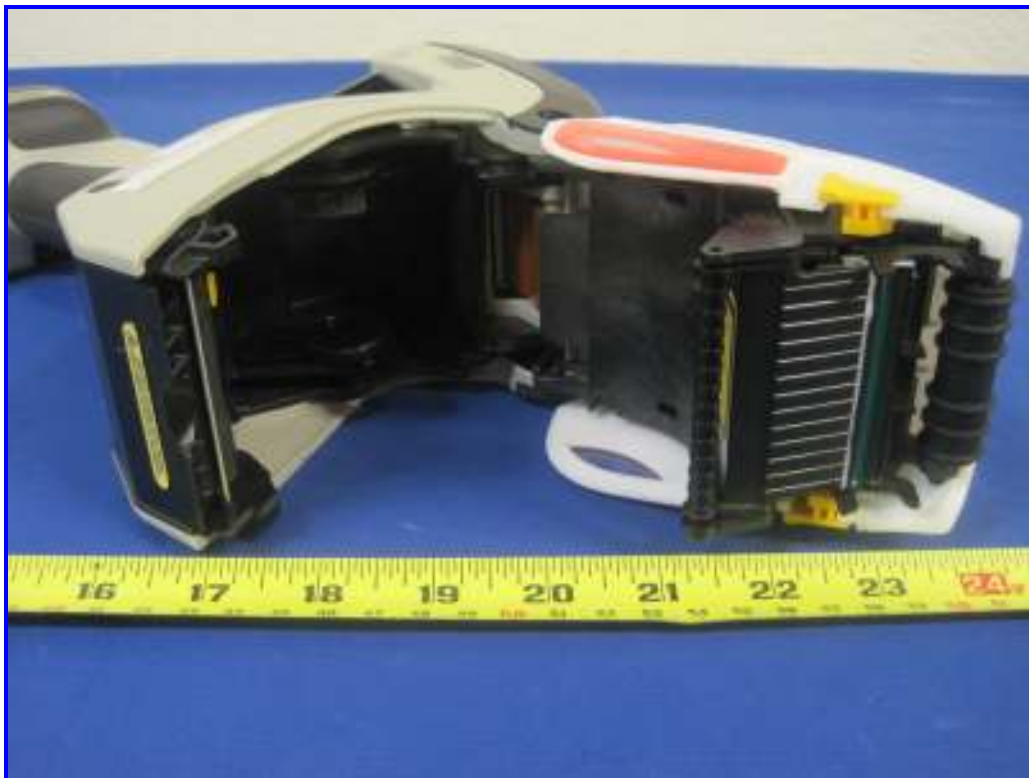

Host Model: 6057 2D Scanner + 802.11bg

HOST – Top View 1

HOST – Top View 2

HOST – Right Side View

HOST – Left Side View

HOST – Port View

HOST – Rear View

HOST – Battery Compartment View

HOST – Loading Supply view