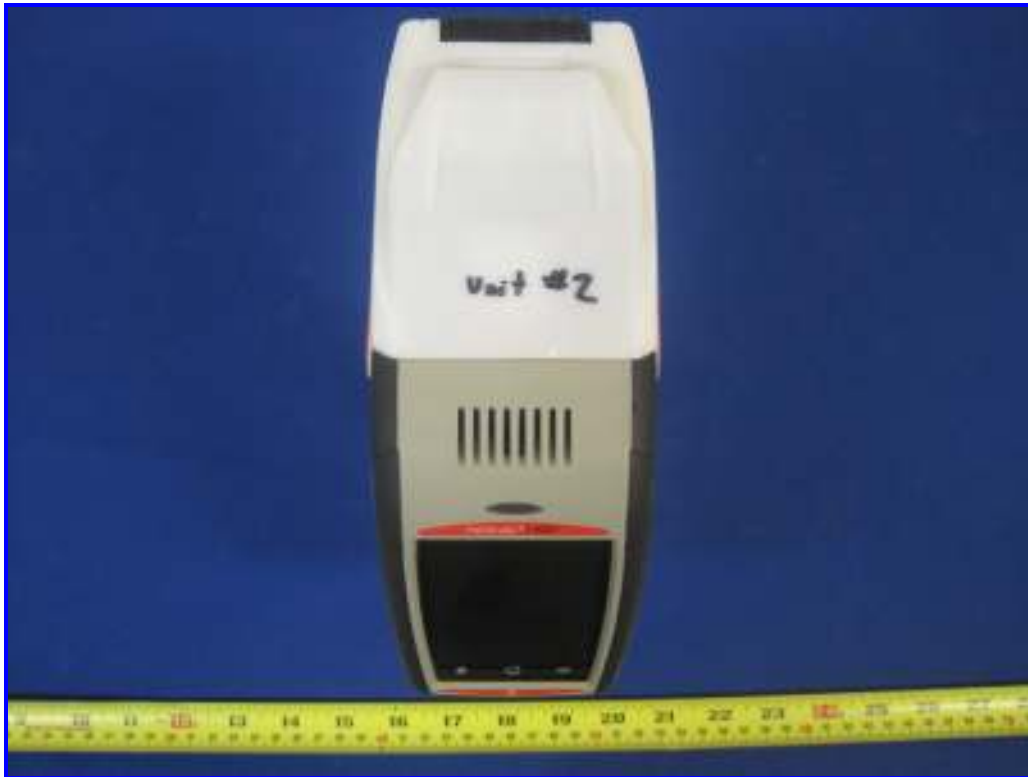

Host Model: 6057 2D Scanner + 802.11bg

HOST – Top View 1

HOST – Top View 2

HOST – Right Side View

HOST – Left Side View

HOST – Port View

HOST – Rear View

HOST – Battery Compartment View

HOST – Loading Supply view