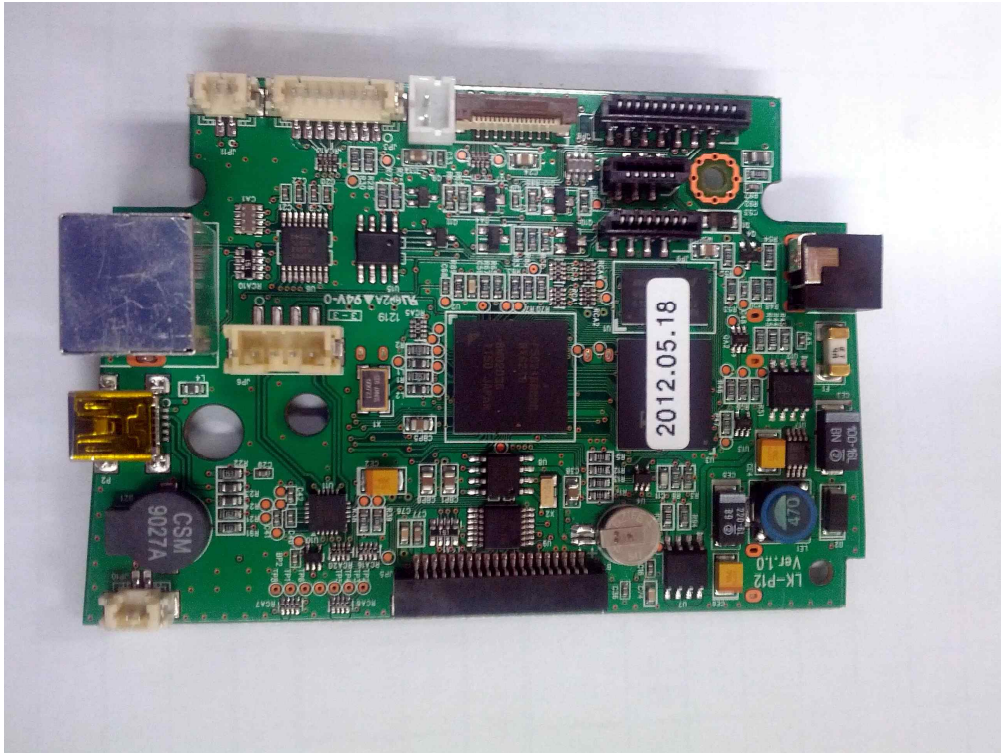

CTK Co., Ltd.

386-1, Ho-dong, Cheoin-gu, Yongin-si, Gyeonggi-do, 449-100, Korea

Tel: +82-31-339-9970 Fax: +82-31-339-9855

www.e-ctk.com

Main Board