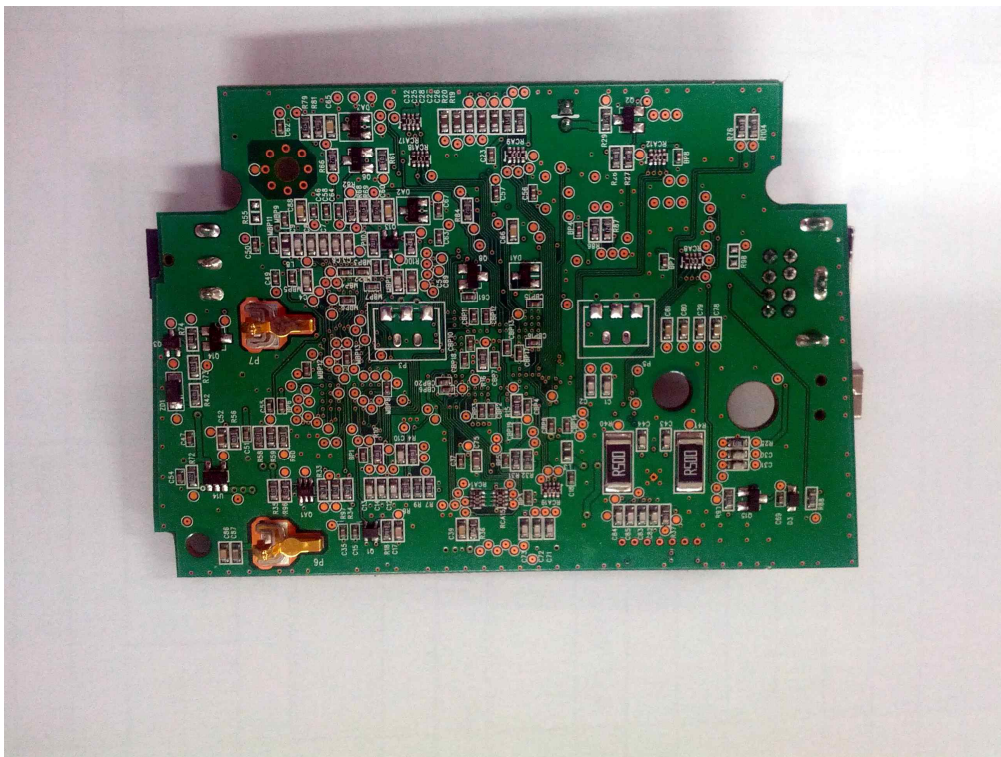

CTK Co., Ltd.

386-1, Ho-dong, Cheoin-gu, Yongin-si, Gyeonggi-do, 449-100, Korea

Tel: +82-31-339-9970 Fax: +82-31-339-9855

www.e-ctk.com

Main Board