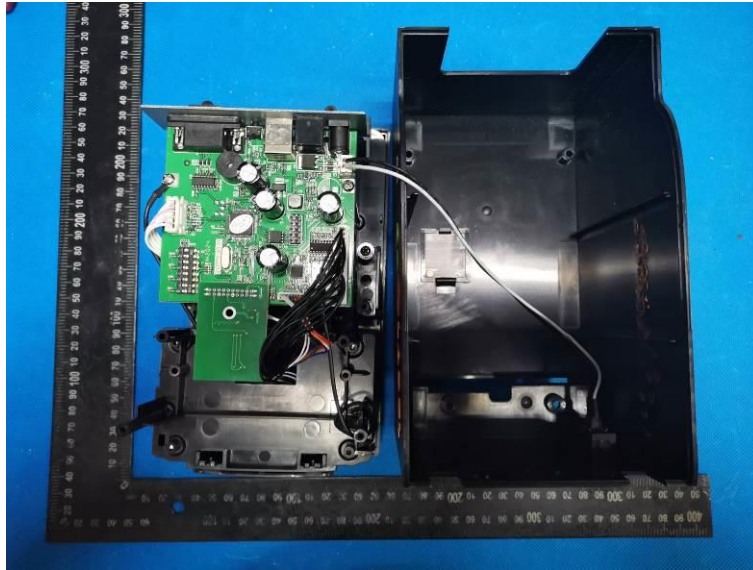

Internal Photos of the EUT

IC: 1502A-GL2120TH
FCC:GU6-GL2120TH