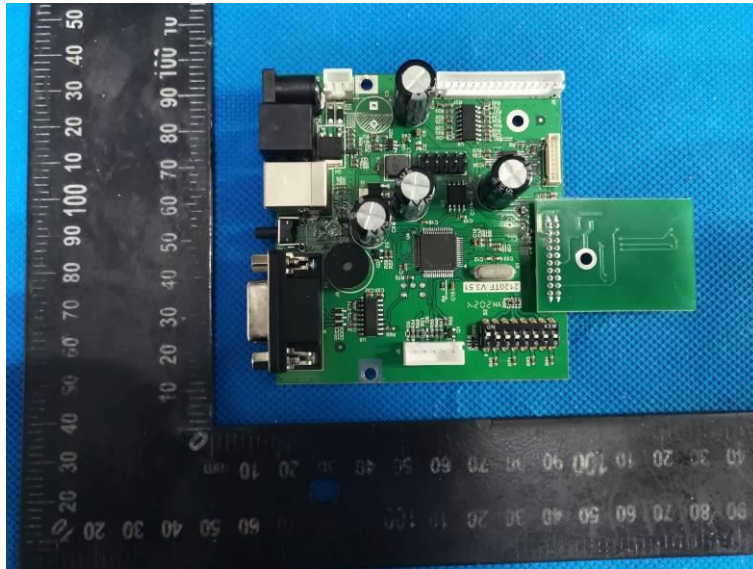

Internal Photos of the EUT

IC: 1502A-GL2120TH
FCC:GU6-GL2120TH