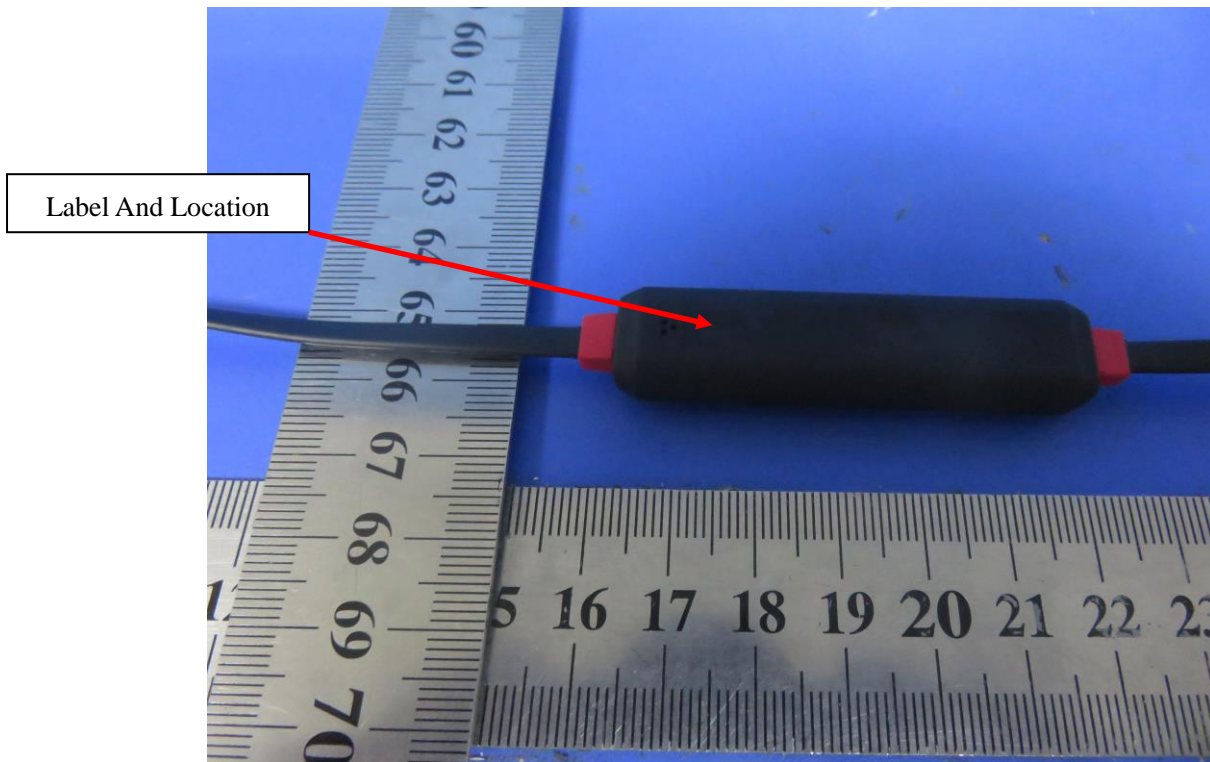

LABEL AND LOCATION

Wireless Earbuds  
Model No.: WMEGA  
FCC ID: GTOMEGA10  
Input: DC 5V/1A

Made in China

Size: L3.0cm\*W2.0cm

Material: Tagboard  
Glue: adhesive sticker  
Font color: Black  
Label color: White