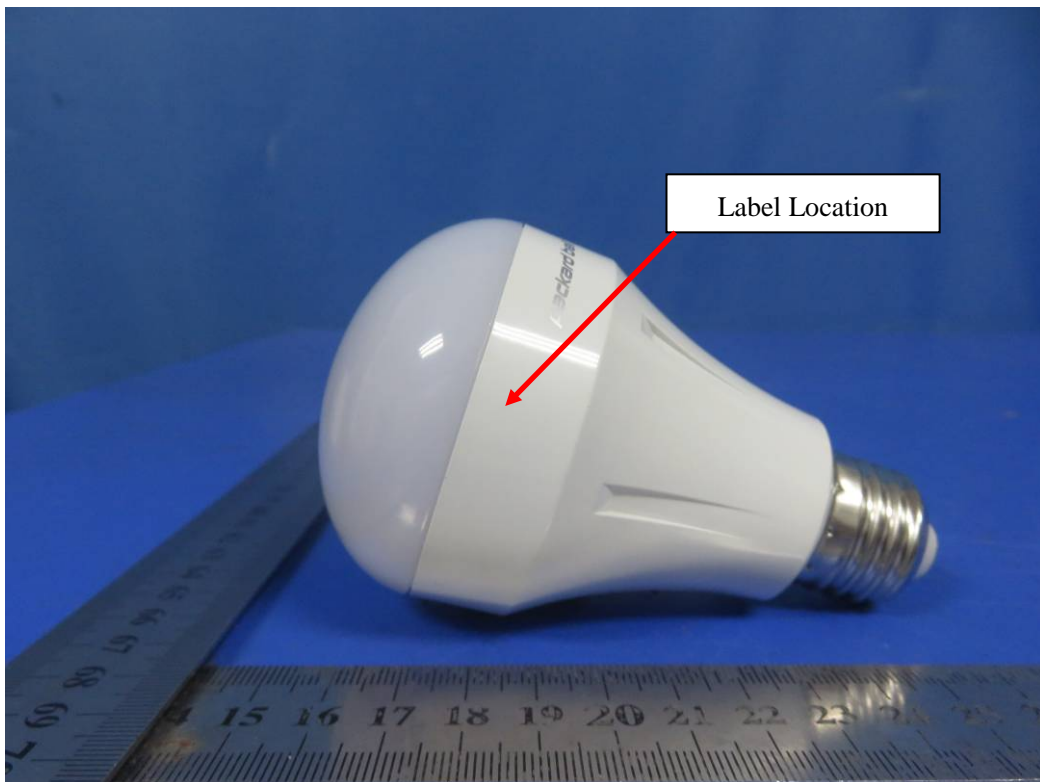

LABEL AND LOCATION

Wifi Smart Bulb

Model No.: SILW1880

FCC ID: GTOLBS81

Size: L2.0cm*W2.0cm

Material: Tagboard

Glue: adhesive sticker

Font color: Black

Label color: White