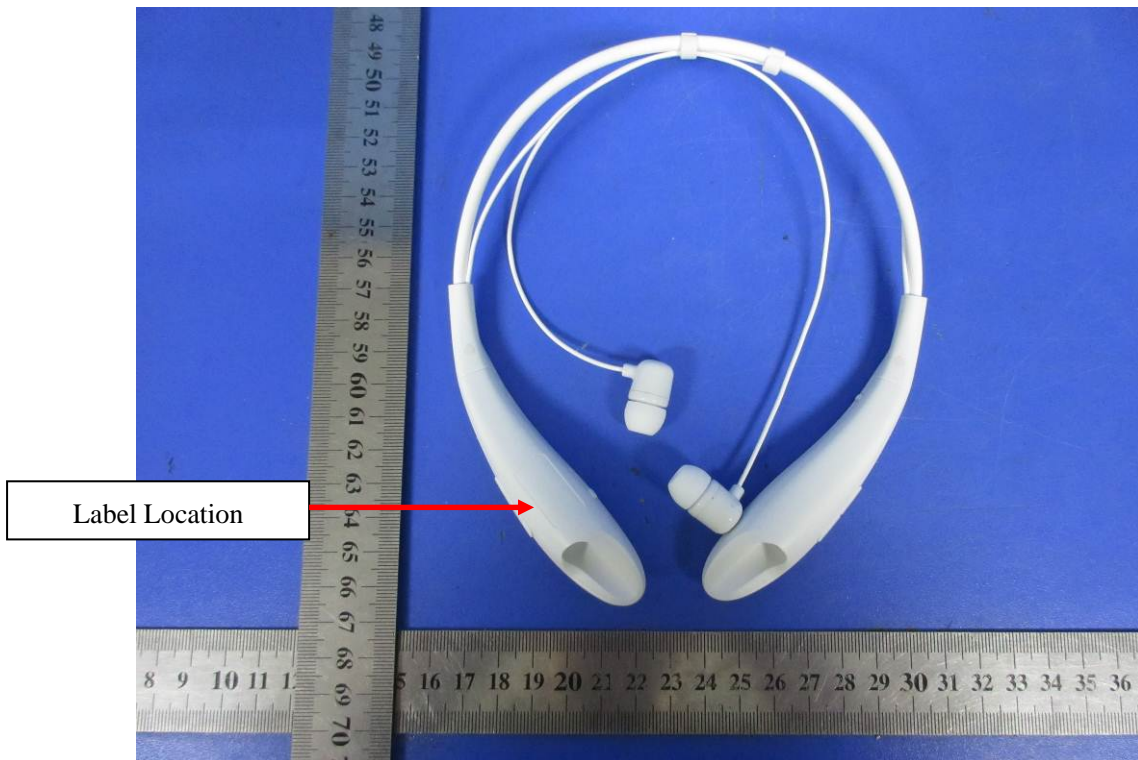

LABEL

Bluetooth Headset  
Model No.: GTOLBS60  
FCC ID: GTOLBS60

Size: L2.0cm\*W1.0cm

Material: Tagboard  
Glue: adhesive sticker  
Font color: Black  
Label color: White