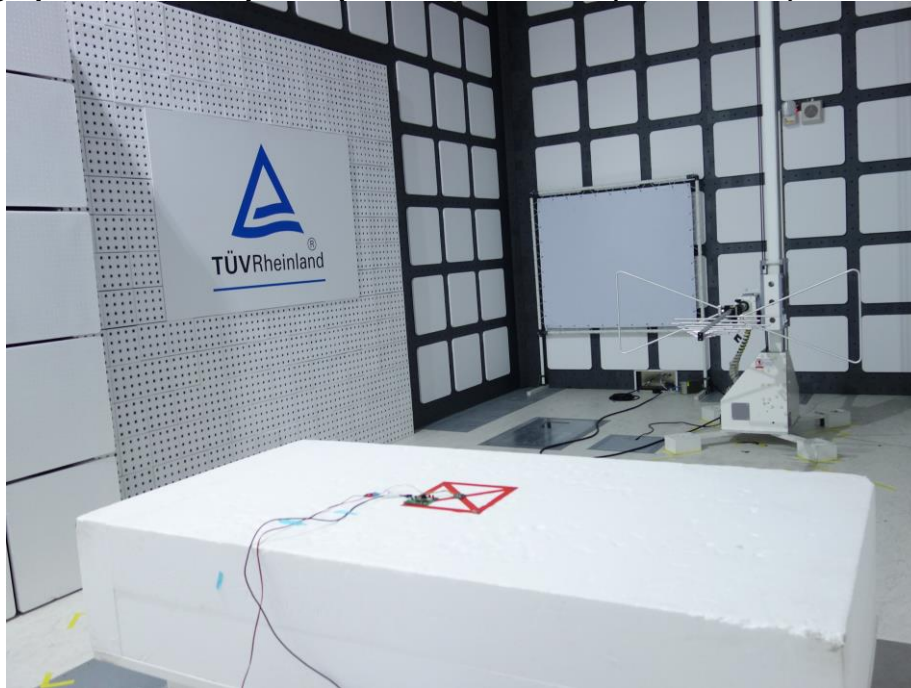

Product: Dual mode Bluetooth Module

Type Identification: BT801

**Photograph 1: Test Setup for Spurious Emissions (Front View 1)**

**Photograph 2: Test Setup for Spurious Emissions (Front View 2)**

Product: Dual mode Bluetooth Module

Type Identification: BT801

**Photograph 3: Test Setup for Spurious Emissions (Back View 1)**

**Photograph 4: Test Setup for Spurious Emissions (Back View 2)**

Product: Dual mode Bluetooth Module

Type Identification: BT801

**Photograph 5: Test Setup for Spurious Emissions (Back View 3)**

**Photograph 6: Test Setup for Spurious Emissions (Back View 4)**

Product: Dual mode Bluetooth Module

Type Identification: BT801

**Photograph 7: Test Setup for Mains Conducted Emissions (Front View)**

**Photograph 8: Test Setup for Mains Conducted Emissions (Back View)**