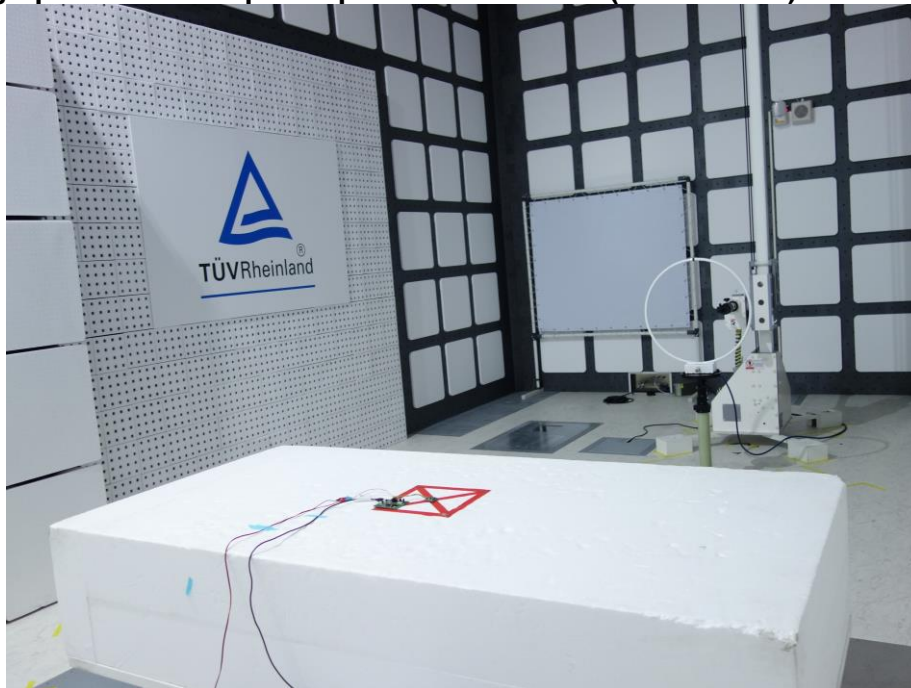

Product: Dual mode Bluetooth Module

Type Identification: BT801

**Photograph 1: Test Setup for Spurious Emissions (Front View 1)**

**Photograph 2: Test Setup for Spurious Emissions (Front View 2)**

Product: Dual mode Bluetooth Module

Type Identification: BT801

**Photograph 3: Test Setup for Spurious Emissions (Back View 1)**

**Photograph 4: Test Setup for Spurious Emissions (Back View 2)**

Product: Dual mode Bluetooth Module

Type Identification: BT801

**Photograph 5: Test Setup for Spurious Emissions (Back View 3)**

**Photograph 6: Test Setup for Spurious Emissions (Back View 4)**

Product: Dual mode Bluetooth Module

Type Identification: BT801

**Photograph 7: Test Setup for Mains Conducted Emissions (Front View)**

**Photograph 8: Test Setup for Mains Conducted Emissions (Back View)**