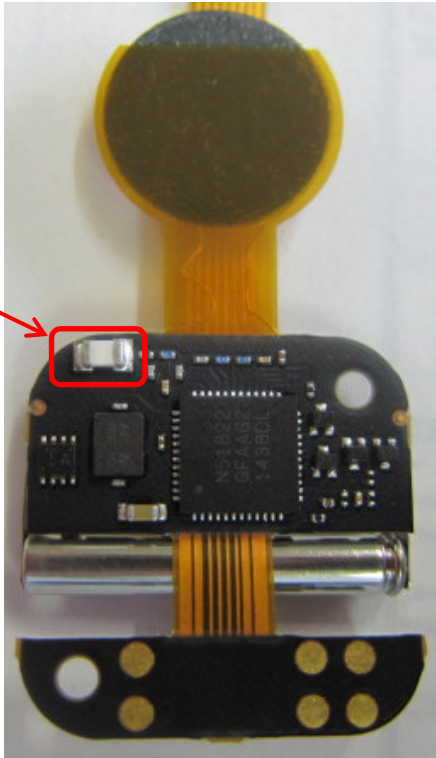

SMK Corporation  
Model : Ring  
FCC ID : GT3FC021  
IC Number : 3683A-FC021

Front

Antenna

Back