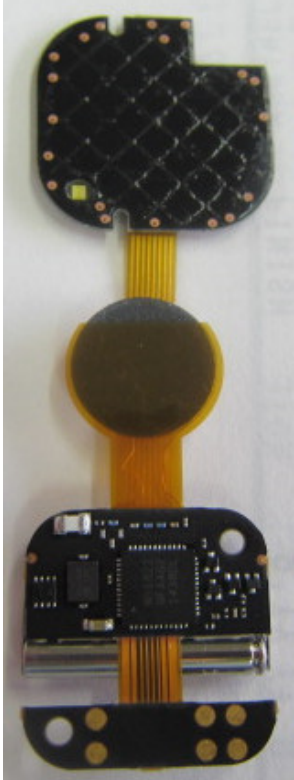

SMK Corporation  
Model : Ring  
FCC ID : GT3FC021  
IC Number : 3683A-FC021

Front

Antenna

Back