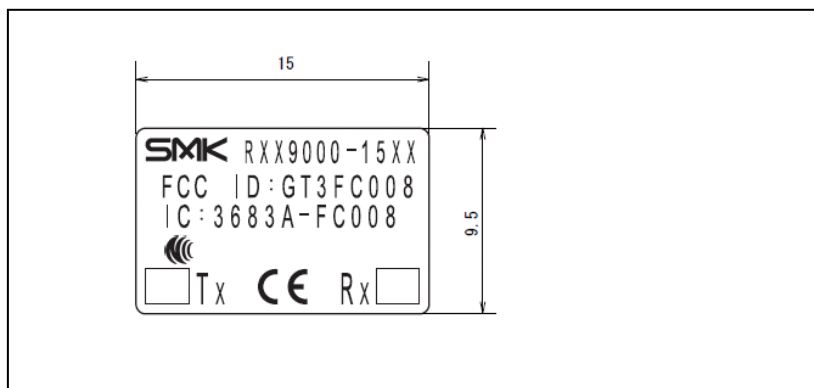

SMK Corporation
Model Name: RXX9000-15XX
Label and Label Location

EUT Back Side