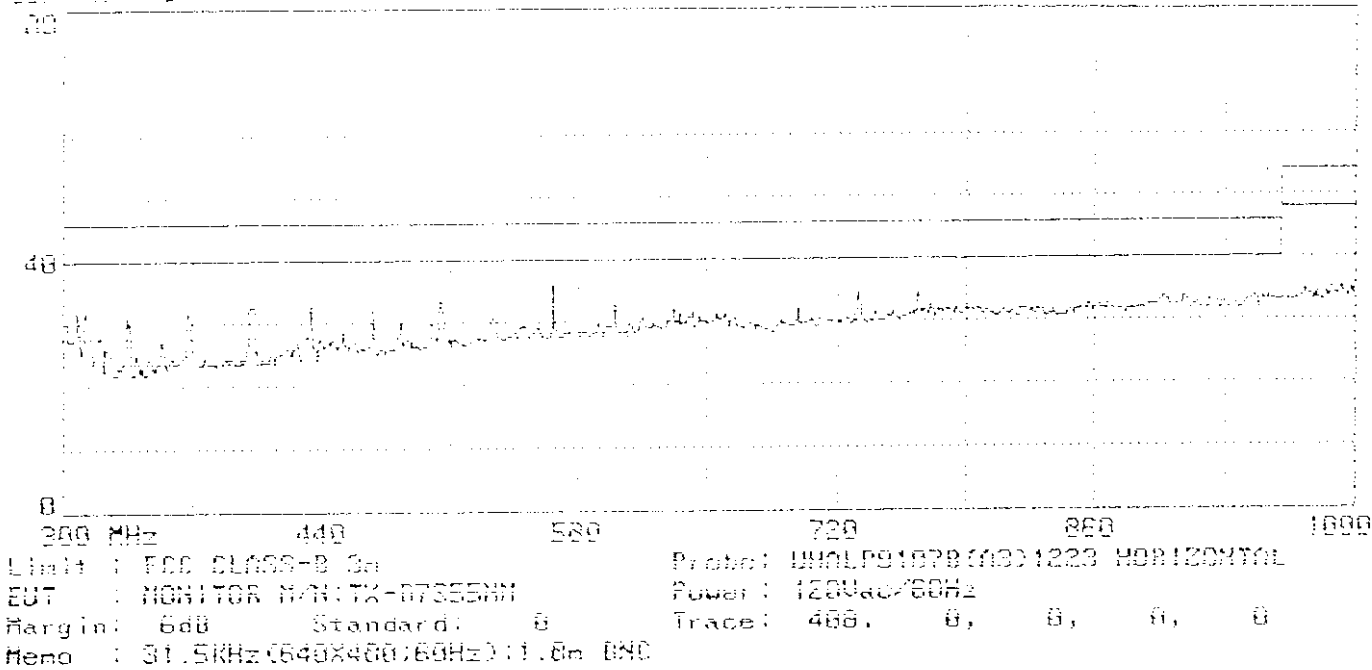

APPENDIX II (Radiated Test Data)

Total page : 12

Limit : FCC CLASS-B 3m Probe: BB091069 (A3)1223 HORIZONTAL
EUT : MONITOR N/N:TX-B7355NM Power : 120Vac/60Hz
Margin: 6dB Standard: 0 Trace: 396, 0, 0, 0, 0
Memo : 31.5KHz(640X480;60Hz);1.5m U-SUB

Limit : FCC CLASS-B 3m Probe: BB091069 (A3)1223 VERTICAL
EUT : MONITOR N/N:TX-B7355NM Power : 120Vac/60Hz
Margin: 6dB Standard: 0 Trace: 397, 0, 0, 0, 0
Memo : 31.5KHz(640X480;60Hz);1.5m U-SUB

Limit : FCC CLASS-B 3m
EUT : MONITOR N/R:TX-07355ND
Margin: 6dB Standard: 0
Memo : 31.5KHz(640X480:60Hz);1.5m 0-SUB
Probe: UH4LP9107B(03)1223 HORIZONTAL
Power: 120Vac/60Hz
Trace: 398, 0, 0, 0, 0

Limit : FCC CLASS-B 3m
EUT : MONITOR N/R:TX-07355ND
Margin: 6dB Standard: 0
Memo : 31.5KHz(640X480:60Hz);1.5m 0-SUB
Probe: UH4LP9107B(03)1223 VERTICAL
Power: 120Vac/60Hz
Trace: 399, 0, 0, 0, 0

Limit : FCC CLASS-B 3m Probe: 89091068 (03)1223 HORIZONTAL
EUT : MONITOR M/N:TX-B7355NM Power: 120Vac/60Hz
Margin: 6dB Standard: 0 Trace: 394, 0, 0, 0, 0
Memo : 31.5KHz (640X480;60Hz);1.8m U-SUB

Limit : FCC CLASS-B 3m Probe: 89091068 (03)1223 VERTICAL
EUT : MONITOR M/N:TX-B7355NM Power: 120Vac/60Hz
Margin: 6dB Standard: 0 Trace: 395, 0, 0, 0, 0
Memo : 31.5KHz (640X480;60Hz);1.8m U-SUB

Limit : FCC CLASS-B 3m Probe: UMALP9107B(A3)1223 HORIZONTAL
EUT : MONITOR M/N:TX-07355NM Power : 120Vac/60Hz
Margin: 6dB Standard: 0 Trace: 400, 0, 0, 0, 0
Memo : 93.7KHz(1600X1200;75Hz);1.5n 0-SUB