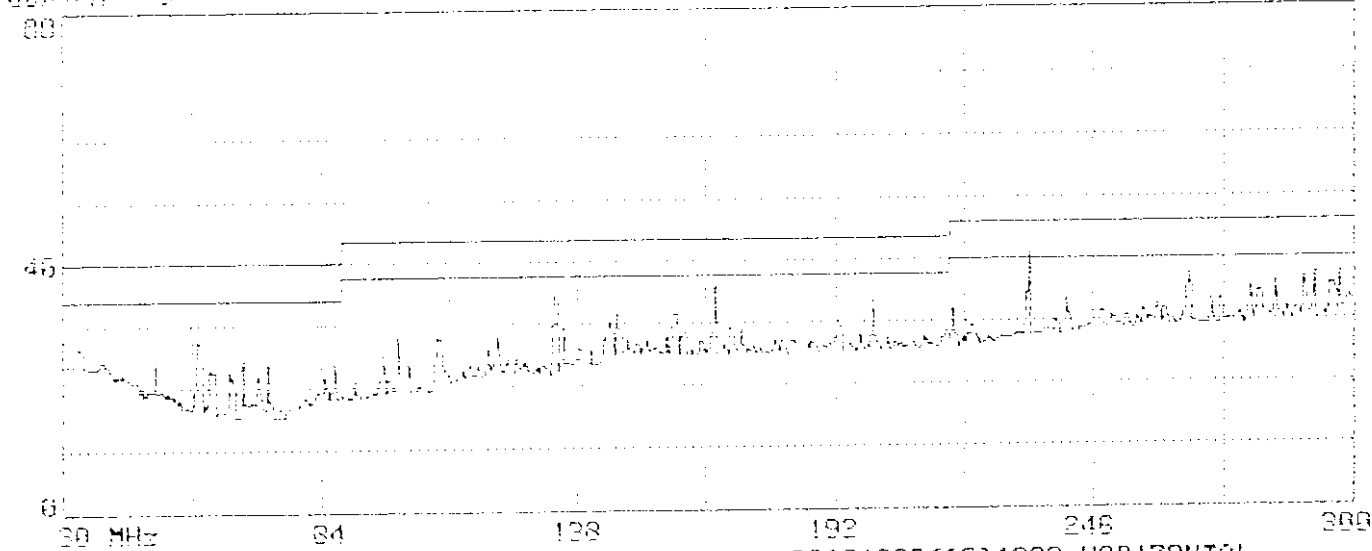

Limit : FCC CLASS-B 3m Probe: 89091068 (03)1223 HORIZONTAL
EUT : MONITOR M/N:TX-B7355NM Power: 120Vac/60Hz
Margin: 6dB Standard: 0 Trace: 394, 0, 0, 0, 0
Memo : 31.5KHz (640X480;60Hz);1.8m U-SUB