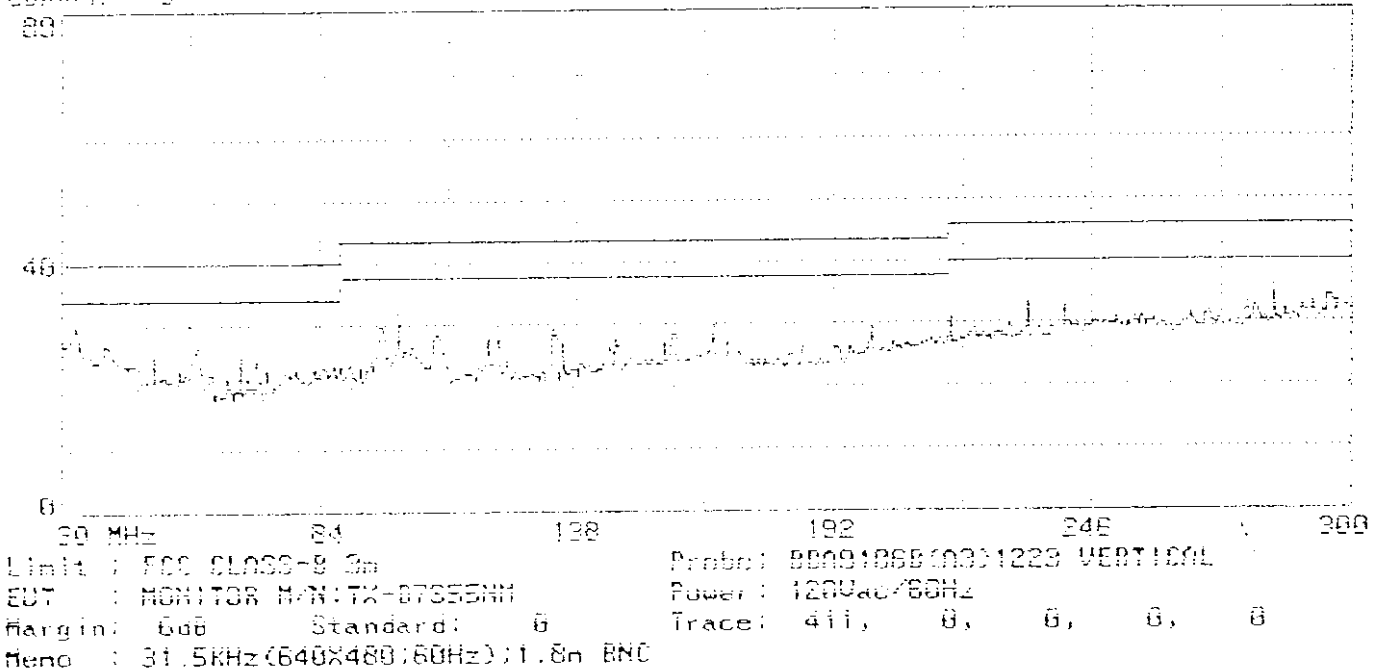

APPENDIX II (Radiated Test Data)

Total page : 12

Limit : FCC CLASS-B 3m Probe: BB091069 (A3)1223 HORIZONTAL
EUT : MONITOR N/N:TX-B7355NM Power : 120Vac/60Hz
Margin: 6dB Standard: 0 Trace: 396, 0, 0, 0, 0
Memo : 31.5KHz(640X480;60Hz);1.5m U-SUB

Limit : FCC CLASS-B 3m Probe: BB091069 (A3)1223 VERTICAL
EUT : MONITOR N/N:TX-B7355NM Power : 120Vac/60Hz
Margin: 6dB Standard: 0 Trace: 397, 0, 0, 0, 0
Memo : 31.5KHz(640X480;60Hz);1.5m U-SUB

Limit : FCC CLASS-B 3m
EUT : MONITOR N/R:TX-07355ND
Margin: 6dB Standard: 0
Memo : 31.5KHz(640X480:60Hz);1.5m 0-SUB
Probe: UH4LP9107B(03)1223 HORIZONTAL
Power: 120Vac/60Hz
Trace: 398, 0, 0, 0, 0

Limit : FCC CLASS-B 3m
EUT : MONITOR N/R:TX-07355ND
Margin: 6dB Standard: 0
Memo : 31.5KHz(640X480:60Hz);1.5m 0-SUB
Probe: UH4LP9107B(03)1223 VERTICAL
Power: 120Vac/60Hz
Trace: 399, 0, 0, 0, 0

Limit : FCC CLASS-B 3m Probe: 89091068 (03)1223 HORIZONTAL
EUT : MONITOR M/N:TX-B7355NM Power: 120Vac/60Hz
Margin: 6dB Standard: 0 Trace: 394, 0, 0, 0, 0
Memo : 31.5KHz (640X480;60Hz);1.8m U-SUB

Limit : FCC CLASS-B 3m Probe: 89091068 (03)1223 VERTICAL
EUT : MONITOR M/N:TX-B7355NM Power: 120Vac/60Hz
Margin: 6dB Standard: 0 Trace: 395, 0, 0, 0, 0
Memo : 31.5KHz (640X480;60Hz);1.8m U-SUB

Limit : FCC CLASS-B 3m Probe: UMALP9107B(A3)1223 HORIZONTAL
EUT : MONITOR M/N:TX-07355NM Power : 120Vac/60Hz
Margin: 6dB Standard: 0 Trace: 400, 0, 0, 0, 0
Memo : 93.7KHz(1600X1200;75Hz);1.5n 0-SUB