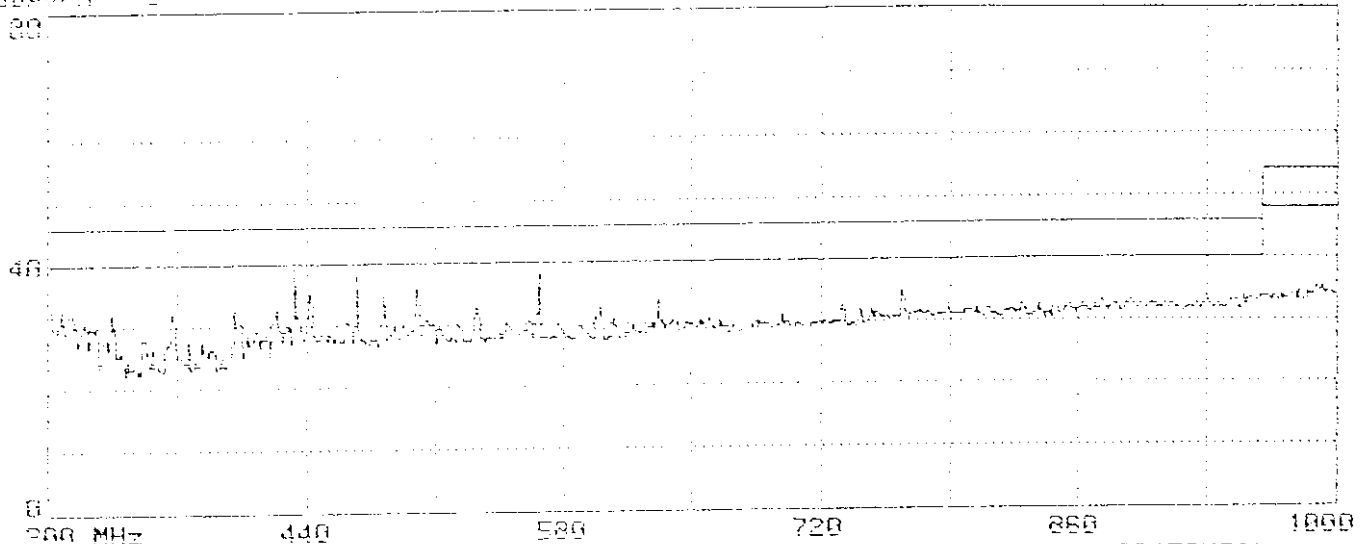

APPENDIX II (Radiated Test Data)

Total page : 12

Limit : FCC CLASS-B 3m Probe: BB091069 (A3)1223 HORIZONTAL
EUT : MONITOR N/N:TX-B7355NM Power : 120Vac/60Hz
Margin: 6dB Standard: 0 Trace: 396, 0, 0, 0, 0
Memo : 31.5KHz(640X480;60Hz);1.5m U-SUB

Limit : FCC CLASS-B 3m Probe: BB091069 (A3)1223 VERTICAL
EUT : MONITOR N/N:TX-B7355NM Power : 120Vac/60Hz
Margin: 6dB Standard: 0 Trace: 397, 0, 0, 0, 0
Memo : 31.5KHz(640X480;60Hz);1.5m U-SUB

Limit : FCC CLASS-B 3m
EUT : MONITOR N/R:TX-07355ND
Margin: 6dB Standard: 0
Memo : 31.5KHz(640X480:60Hz);1.5m 0-SUB
Probe: UH4LP9107B(03)1223 HORIZONTAL
Power: 120Vac/60Hz
Trace: 398, 0, 0, 0, 0