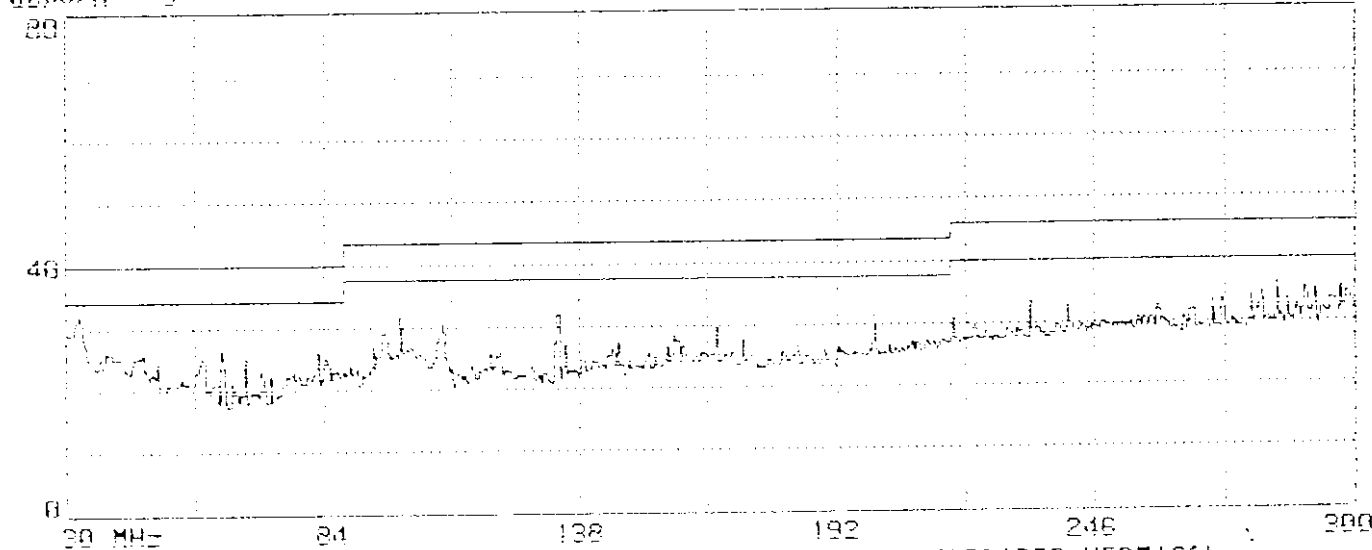

APPENDIX II (Radiated Test Data)

Total page : 12

Limit : FCC CLASS-B 3m Probe: BB091069 (A3)1223 HORIZONTAL
EUT : MONITOR N/N:TX-B7355NM Power : 120Vac/60Hz
Margin: 6dB Standard: 0 Trace: 396, 0, 0, 0, 0
Memo : 31.5KHz(640X480;60Hz);1.5m U-SUB

Limit : FCC CLASS-B 3m Probe: BB091069 (A3)1223 VERTICAL
EUT : MONITOR N/N:TX-B7355NM Power : 120Vac/60Hz
Margin: 6dB Standard: 0 Trace: 397, 0, 0, 0, 0
Memo : 31.5KHz(640X480;60Hz);1.5m U-SUB

Limit : FCC CLASS-B 3m
EUT : MONITOR N/R:TX-07355ND
Margin: 6dB Standard: 0
Memo : 31.5KHz(640X480:60Hz);1.5m 0-SUB
Probe: UH4LP9107B(03)1223 HORIZONTAL
Power: 120Vac/60Hz
Trace: 398, 0, 0, 0, 0

Limit : FCC CLASS-B 3m
EUT : MONITOR N/R:TX-07355ND
Margin: 6dB Standard: 0
Memo : 31.5KHz(640X480:60Hz);1.5m 0-SUB
Probe: UH4LP9107B(03)1223 VERTICAL
Power: 120Vac/60Hz
Trace: 399, 0, 0, 0, 0

Limit : FCC CLASS-B 3m Probe: 89091068 (03)1223 HORIZONTAL
EUT : MONITOR M/N:TX-B7355NM Power: 120Vac/60Hz
Margin: 6dB Standard: 0 Trace: 394, 0, 0, 0, 0
Memo : 31.5KHz (640X480;60Hz);1.8m U-SUB