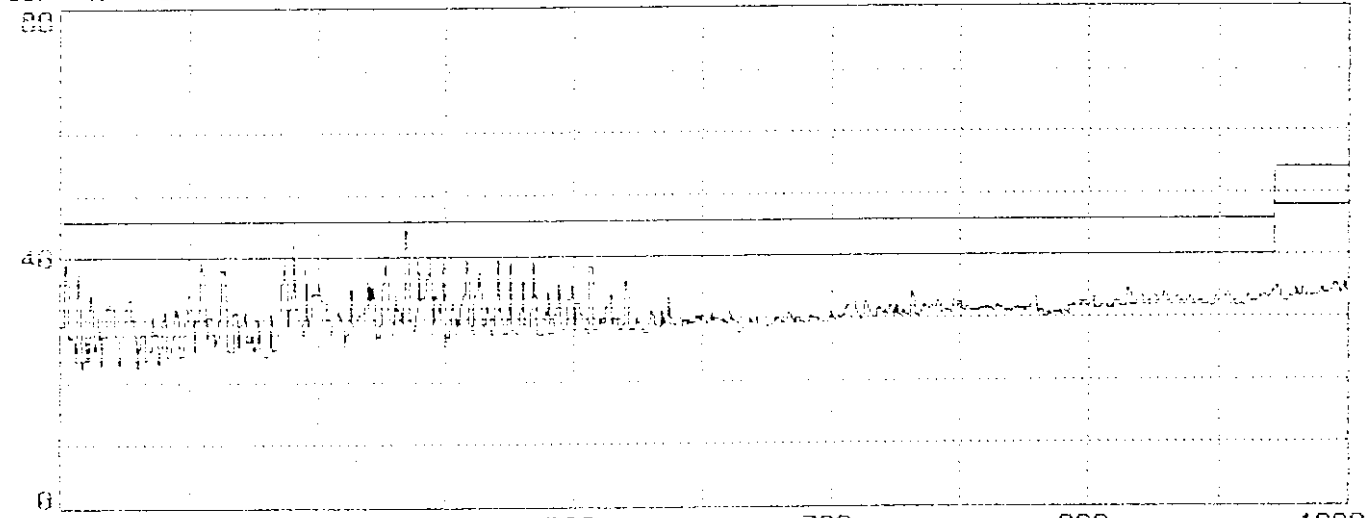

Limit : FCC CLASS-B 3m Probe: 89091068 (03)1223 VERTICAL
EUT : MONITOR M/N:TX-B7355NM Power: 120Vac/60Hz
Margin: 6dB Standard: 0 Trace: 395, 0, 0, 0, 0
Memo : 31.5KHz (640X480;60Hz);1.8m U-SUB

Limit : FCC CLASS-B 3m Probe: UMALP9107B(A3)1223 HORIZONTAL
EUT : MONITOR M/N:TX-07355NM Power : 120Vac/60Hz
Margin: 6dB Standard: 0 Trace: 400, 0, 0, 0, 0
Memo : 93.7KHz(1600X1200;75Hz);1.5n 0-SUB

Limit : FCC CLASS-B 3m Probe: UMALP9107B(A3)1223 VERTICAL
EUT : MONITOR M/N:TX-07355NM Power : 120Vac/60Hz
Margin: 6dB Standard: 0 Trace: 40i, 0, 0, 0, 0
Memo : 93.7KHz(1600X1200;75Hz);1.5n 0-SUB

Limit : FCC CLASS-B 3m
 EUT : MONITOR M/N:TX-87355NM
 Margin: 6dB Standard: 0
 Memo : 93.7KHz (1600x1200;75Hz);1.0m 0-SUB
 Probe: 8009105B(03)1223 HORIZONTAL
 Power: 120Vac/60Hz
 Trace: 388, 0, 0, 0, 0