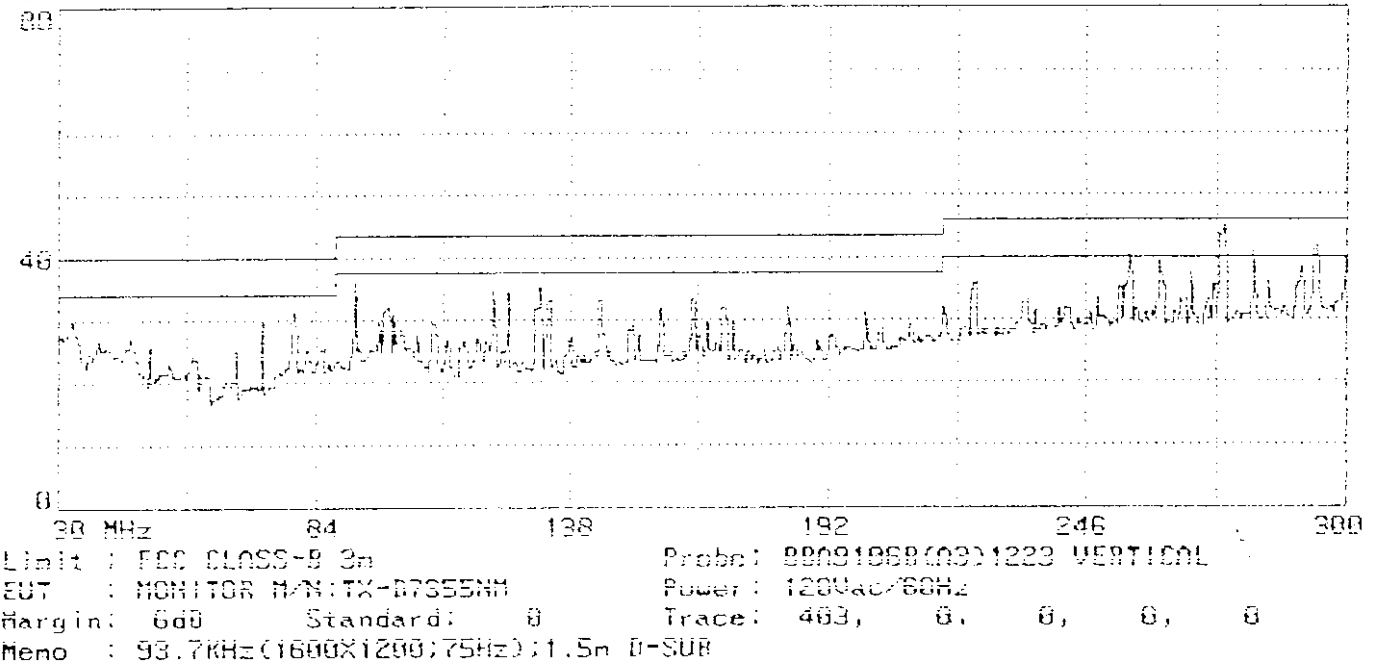

APPENDIX II (Radiated Test Data)

Total page : 12

Limit : FCC CLASS-B 3m Probe: BB091069 (A3)1223 HORIZONTAL
EUT : MONITOR N/N:TX-B7355NM Power : 120Vac/60Hz
Margin: 6dB Standard: 0 Trace: 396, 0, 0, 0, 0
Memo : 31.5KHz(640X480;60Hz);1.5m U-SUB

Limit : FCC CLASS-B 3m Probe: BB091069 (A3)1223 VERTICAL
EUT : MONITOR N/N:TX-B7355NM Power : 120Vac/60Hz
Margin: 6dB Standard: 0 Trace: 397, 0, 0, 0, 0
Memo : 31.5KHz(640X480;60Hz);1.5m U-SUB

Limit : FCC CLASS-B 3m
EUT : MONITOR N/R:TX-07355ND
Margin: 6dB Standard: 0
Memo : 31.5KHz(640X480:60Hz);1.5m 0-SUB
Probe: UH4LP9107B(03)1223 HORIZONTAL
Power: 120Vac/60Hz
Trace: 398, 0, 0, 0, 0

Limit : FCC CLASS-B 3m
EUT : MONITOR N/R:TX-07355ND
Margin: 6dB Standard: 0
Memo : 31.5KHz(640X480:60Hz);1.5m 0-SUB
Probe: UH4LP9107B(03)1223 VERTICAL
Power: 120Vac/60Hz
Trace: 399, 0, 0, 0, 0

Limit : FCC CLASS-B 3m Probe: 89091068 (03)1223 HORIZONTAL
EUT : MONITOR M/N:TX-B7355NM Power: 120Vac/60Hz
Margin: 6dB Standard: 0 Trace: 394, 0, 0, 0, 0
Memo : 31.5KHz (640X480;60Hz);1.8m U-SUB

Limit : FCC CLASS-B 3m Probe: 89091068 (03)1223 VERTICAL
EUT : MONITOR M/N:TX-B7355NM Power: 120Vac/60Hz
Margin: 6dB Standard: 0 Trace: 395, 0, 0, 0, 0
Memo : 31.5KHz (640X480;60Hz);1.8m U-SUB

Limit : FCC CLASS-B 3m Probe: UMALP9107B(A3)1223 HORIZONTAL
EUT : MONITOR M/N:TX-07355NM Power : 120Vac/60Hz
Margin: 6dB Standard: 0 Trace: 400, 0, 0, 0, 0
Memo : 93.7KHz(1600X1200;75Hz);1.5n 0-SUB