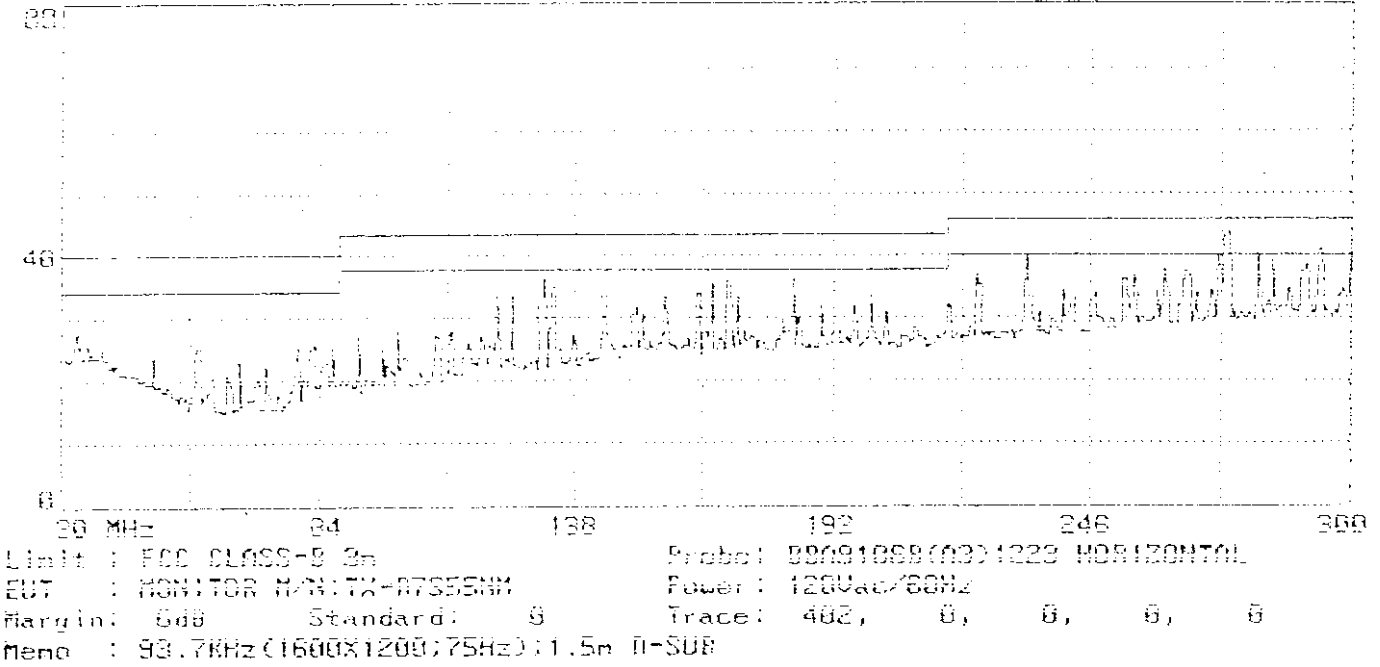

Limit : FCC CLASS-B 3m
EUT : MONITOR N/R:TX-07355ND
Margin: 6dB Standard: 0
Memo : 31.5KHz(640X480:60Hz);1.5m 0-SUB
Probe: UH4LP9107B(03)1223 VERTICAL
Power: 120Vac/60Hz
Trace: 399, 0, 0, 0, 0

Limit : FCC CLASS-B 3m Probe: 89091068 (03)1223 HORIZONTAL
EUT : MONITOR M/N:TX-B7355NM Power: 120Vac/60Hz
Margin: 6dB Standard: 0 Trace: 394, 0, 0, 0, 0
Memo : 31.5KHz (640X480;60Hz);1.8m U-SUB

Limit : FCC CLASS-B 3m Probe: 89091068 (03)1223 VERTICAL
EUT : MONITOR M/N:TX-B7355NM Power: 120Vac/60Hz
Margin: 6dB Standard: 0 Trace: 395, 0, 0, 0, 0
Memo : 31.5KHz (640X480;60Hz);1.8m U-SUB

Limit : FCC CLASS-B 3m Probe: UMALP9107B(A3)1223 HORIZONTAL
EUT : MONITOR M/N:TX-07355NM Power : 120Vac/60Hz
Margin: 6dB Standard: 0 Trace: 400, 0, 0, 0, 0
Memo : 93.7KHz(1600X1200;75Hz);1.5n 0-SUB