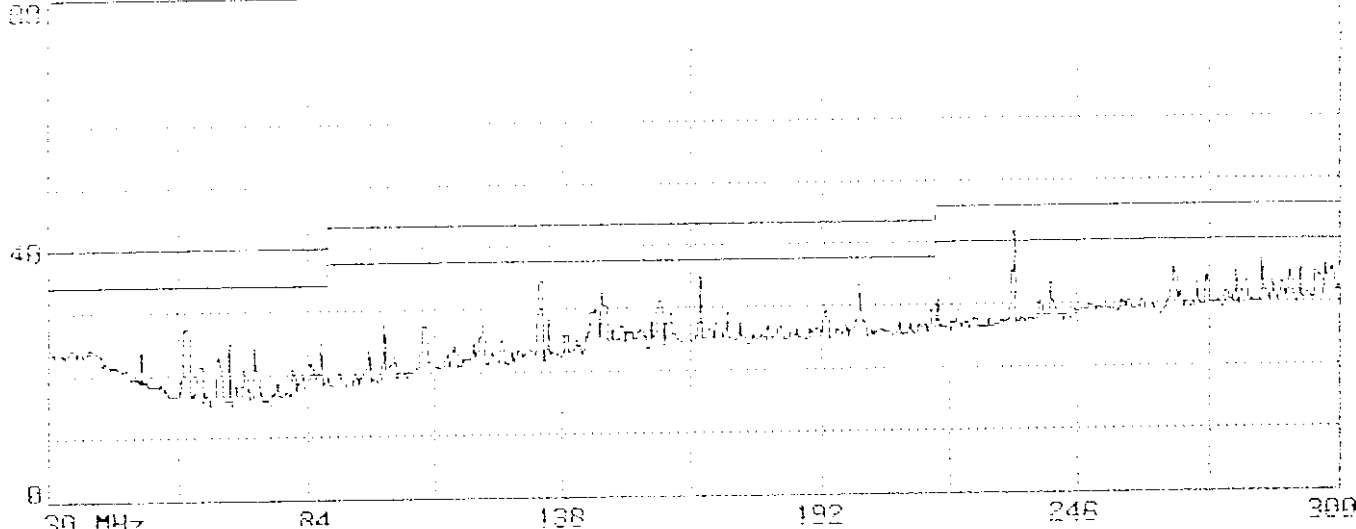

APPENDIX II (Radiated Test Data)

Total page : 12

Limit : FCC CLASS-B 3m Probe: BB091069 (A3)1223 HORIZONTAL
EUT : MONITOR N/N:TX-B7355NM Power : 120Vac/60Hz
Margin: 6dB Standard: 0 Trace: 396, 0, 0, 0, 0
Memo : 31.5KHz(640X480;60Hz);1.5m U-SUB

Limit : FCC CLASS-B 3m Probe: BB091069 (A3)1223 VERTICAL
EUT : MONITOR N/N:TX-B7355NM Power : 120Vac/60Hz
Margin: 6dB Standard: 0 Trace: 397, 0, 0, 0, 0
Memo : 31.5KHz(640X480;60Hz);1.5m U-SUB

Limit : FCC CLASS-B 3m
EUT : MONITOR N/R:TX-07355ND
Margin: 6dB Standard: 0
Memo : 31.5KHz(640X480:60Hz);1.5m 0-SUB
Probe: UH4LP9107B(03)1223 HORIZONTAL
Power: 120Vac/60Hz
Trace: 398, 0, 0, 0, 0

Limit : FCC CLASS-B 3m
EUT : MONITOR N/R:TX-07355ND
Margin: 6dB Standard: 0
Memo : 31.5KHz(640X480:60Hz);1.5m 0-SUB
Probe: UH4LP9107B(03)1223 VERTICAL
Power: 120Vac/60Hz
Trace: 399, 0, 0, 0, 0

Limit : FCC CLASS-B 3m Probe: 89091068 (03)1223 HORIZONTAL
EUT : MONITOR M/N:TX-B7355NM Power: 120Vac/60Hz
Margin: 6dB Standard: 0 Trace: 394, 0, 0, 0, 0
Memo : 31.5KHz (640X480;60Hz);1.8m U-SUB