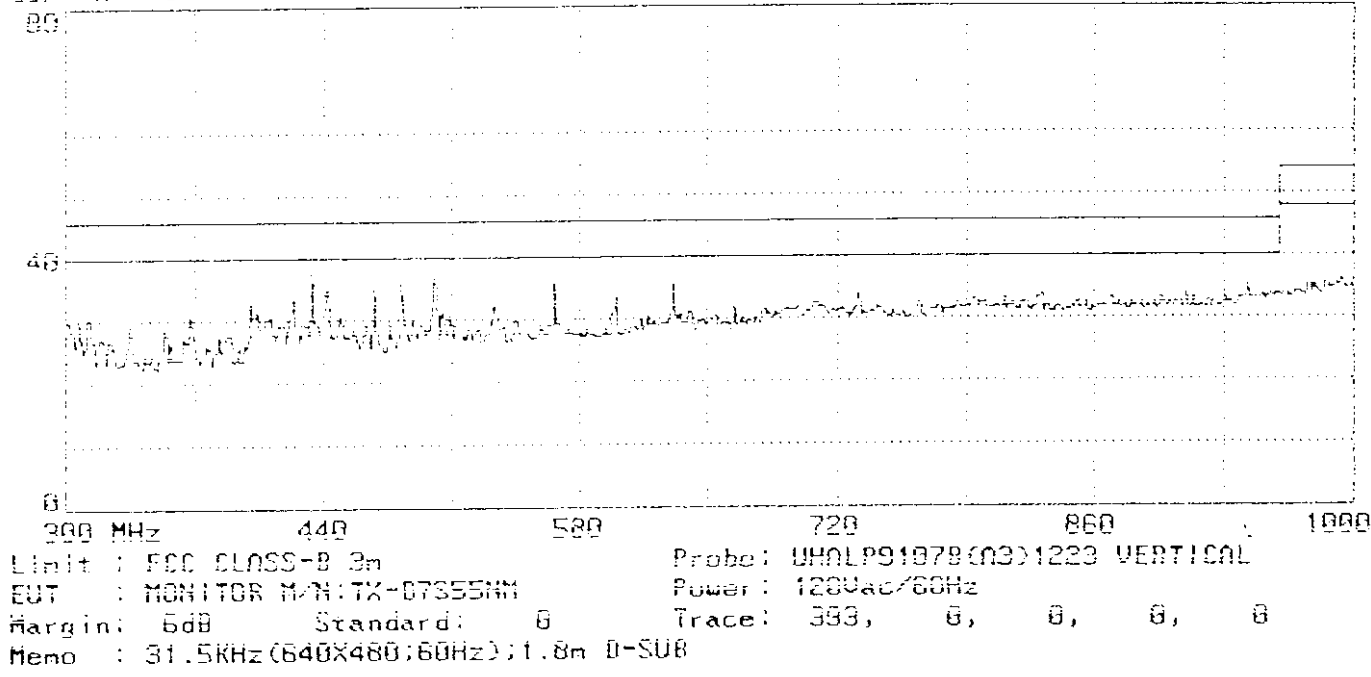

APPENDIX II (Radiated Test Data)

Total page : 12

Limit : FCC CLASS-B 3m Probe: BB091069 (A3)1223 HORIZONTAL
EUT : MONITOR N/N:TX-B7355NM Power : 120Vac/60Hz
Margin: 6dB Standard: 0 Trace: 396, 0, 0, 0, 0
Memo : 31.5KHz(640X480;60Hz);1.5m U-SUB

Limit : FCC CLASS-B 3m Probe: BB091069 (A3)1223 VERTICAL
EUT : MONITOR N/N:TX-B7355NM Power : 120Vac/60Hz
Margin: 6dB Standard: 0 Trace: 397, 0, 0, 0, 0
Memo : 31.5KHz(640X480;60Hz);1.5m U-SUB

Limit : FCC CLASS-B 3m
EUT : MONITOR N/R:TX-07355ND
Margin: 6dB Standard: 0
Memo : 31.5KHz(640X480:60Hz);1.5m 0-SUB
Probe: UH4LP9107B(03)1223 HORIZONTAL
Power: 120Vac/60Hz
Trace: 398, 0, 0, 0, 0

Limit : FCC CLASS-B 3m
EUT : MONITOR N/R:TX-07355ND
Margin: 6dB Standard: 0
Memo : 31.5KHz(640X480:60Hz);1.5m 0-SUB
Probe: UH4LP9107B(03)1223 VERTICAL
Power: 120Vac/60Hz
Trace: 399, 0, 0, 0, 0

Limit : FCC CLASS-B 3m Probe: 89091068 (03)1223 HORIZONTAL
EUT : MONITOR M/N:TX-B7355NM Power: 120Vac/60Hz
Margin: 6dB Standard: 0 Trace: 394, 0, 0, 0, 0
Memo : 31.5KHz (640X480;60Hz);1.8m U-SUB

Limit : FCC CLASS-B 3m Probe: 89091068 (03)1223 VERTICAL
EUT : MONITOR M/N:TX-B7355NM Power: 120Vac/60Hz
Margin: 6dB Standard: 0 Trace: 395, 0, 0, 0, 0
Memo : 31.5KHz (640X480;60Hz);1.8m U-SUB

Limit : FCC CLASS-B 3m Probe: UMALP9107B(A3)1223 HORIZONTAL
EUT : MONITOR M/N:TX-07355NM Power : 120Vac/60Hz
Margin: 6dB Standard: 0 Trace: 400, 0, 0, 0, 0
Memo : 93.7KHz(1600X1200;75Hz);1.5n 0-SUB