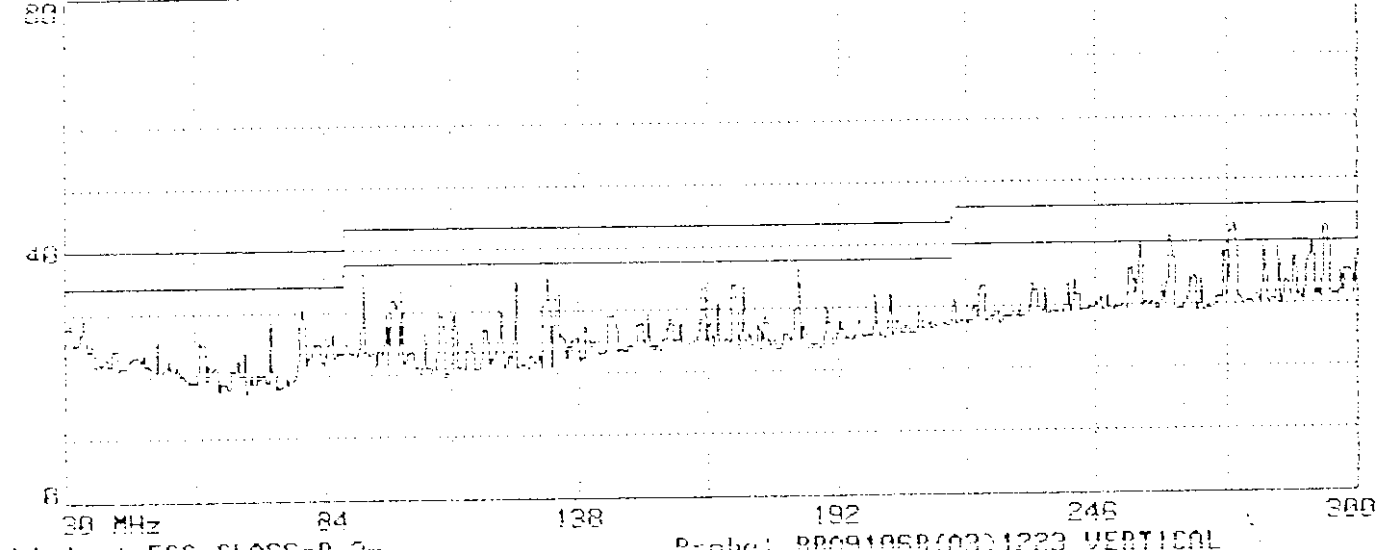

Limit : FCC CLASS-B 3m Probe: 89091068 (03)1223 VERTICAL
EUT : MONITOR M/N:TX-B7355NM Power: 120Vac/60Hz
Margin: 6dB Standard: 0 Trace: 395, 0, 0, 0, 0
Memo : 31.5KHz (640X480;60Hz);1.8m U-SUB

Limit : FCC CLASS-B 3m Probe: UMALP9107B(A3)1223 HORIZONTAL
EUT : MONITOR M/N:TX-07355NM Power : 120Vac/60Hz
Margin: 6dB Standard: 0 Trace: 400, 0, 0, 0, 0
Memo : 93.7KHz(1600X1200;75Hz);1.5n 0-SUB

Limit : FCC CLASS-B 3m Probe: UMALP9107B(A3)1223 VERTICAL
EUT : MONITOR M/N:TX-07355NM Power : 120Vac/60Hz
Margin: 6dB Standard: 0 Trace: 40i, 0, 0, 0, 0
Memo : 93.7KHz(1600X1200;75Hz);1.5n 0-SUB

Limit : FCC CLASS-B 3m
 EUT : MONITOR M/N:TX-87355NM
 Margin: 6dB Standard: 0
 Memo : 93.7KHz (1600x1200;75Hz);1.0m 0-SUB
 Probe: 8009105B(03)1223 HORIZONTAL
 Power: 120Vac/60Hz
 Trace: 388, 0, 0, 0, 0