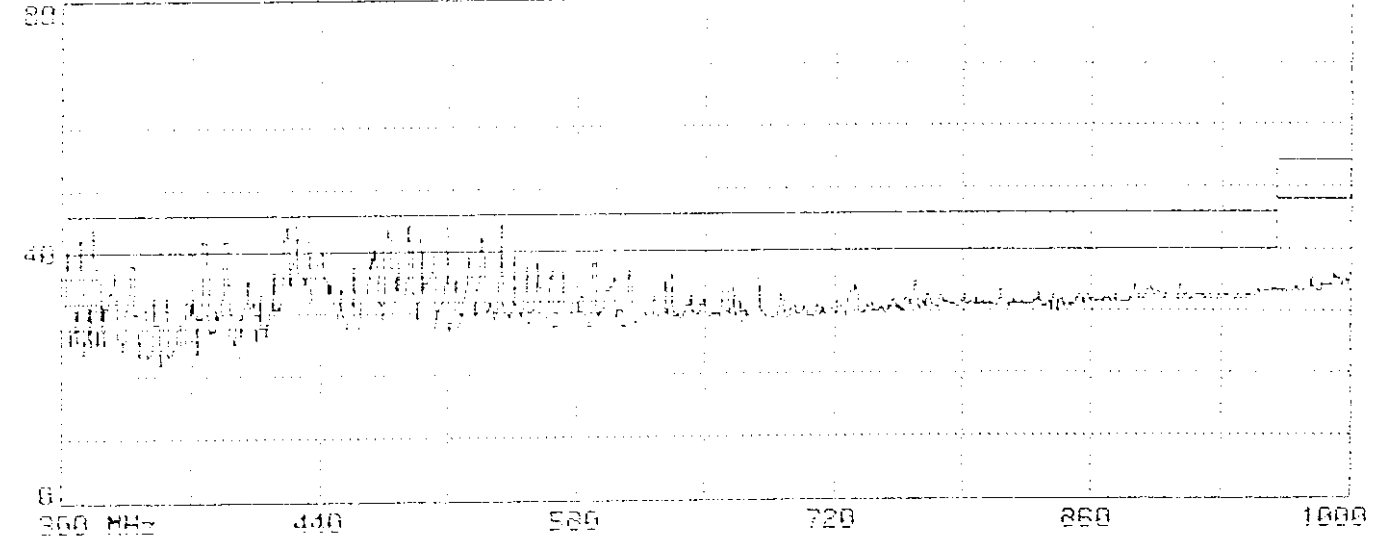

Page#: 390
dBμV/m 9

SP File#: MATSUSHI.E1

Date: 08-06-1998 Time: 19:47:57
TAIWAN TOKIN EMC ENG. CORP.

300 MHz 440 580 720 860 1000
Limit : FCC CLASS-B 2m Probe: UHNP91079 (03) 1223 HORIZONTAL
EUT : MONITOR M/N: TX-07355NM Power : 120Vac/60Hz
Margin: 6dB Standard: 0 Trace: 390, 0, 0, 0, 0
Memo : 93.7KHz(1600X1200;75Hz);1.8m D-SUB

Page#: 391
dBμV/m 9

SP File#: MATSUSHI.E1

Date: 08-06-1998 Time: 19:49:05
TAIWAN TOKIN EMC ENG. CORP.