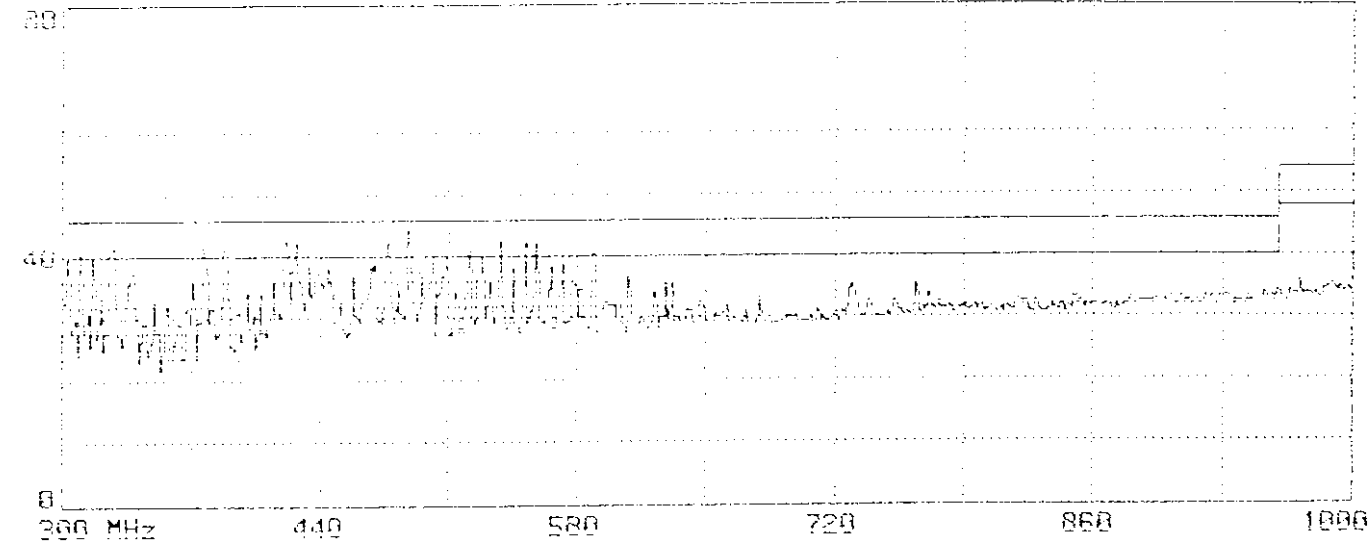

Limit : FCC CLASS-B 3m Probe: UMALP9107B(A3)1223 HORIZONTAL
EUT : MONITOR M/N:TX-07355NM Power : 120Vac/60Hz
Margin: 6dB Standard: 0 Trace: 400, 0, 0, 0, 0
Memo : 93.7KHz(1600X1200;75Hz);1.5n 0-SUB