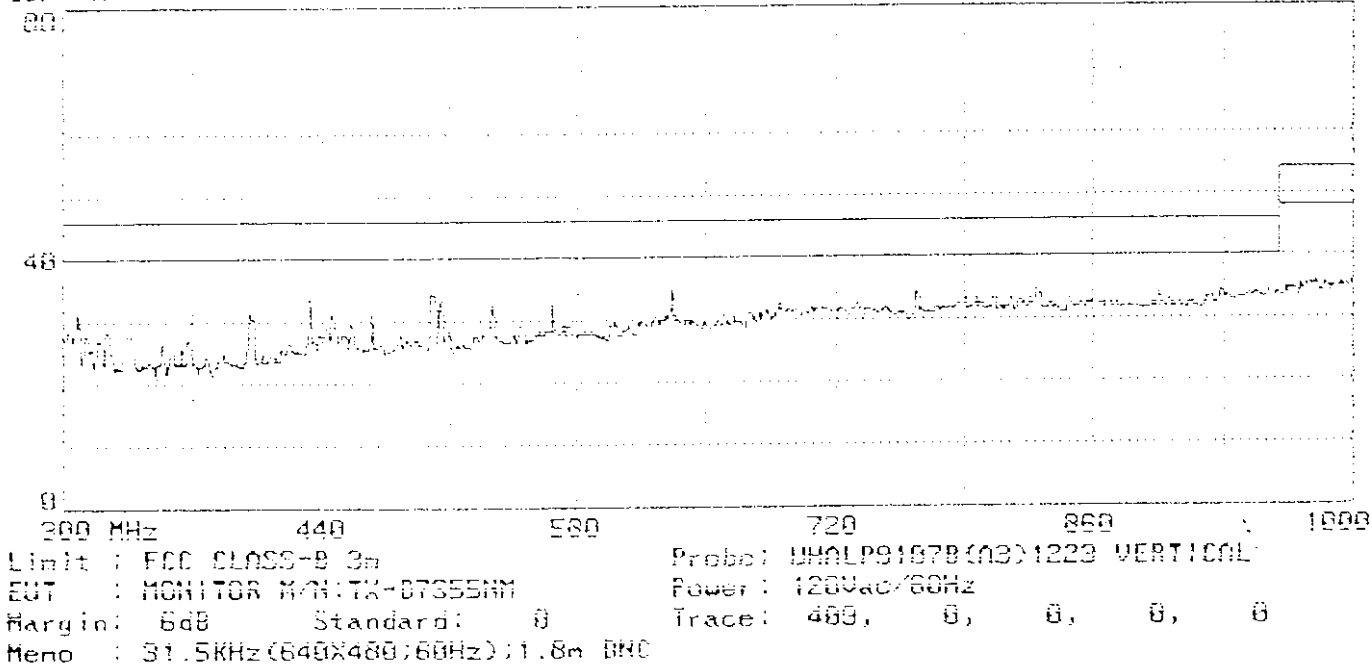

APPENDIX II (Radiated Test Data)

Total page : 12

Limit : FCC CLASS-B 3m Probe: BB091069 (A3)1223 HORIZONTAL
EUT : MONITOR N/N:TX-B7355NM Power : 120Vac/60Hz
Margin: 6dB Standard: 0 Trace: 396, 0, 0, 0, 0
Memo : 31.5KHz(640X480;60Hz);1.5m U-SUB

Limit : FCC CLASS-B 3m Probe: BB091069 (A3)1223 VERTICAL
EUT : MONITOR N/N:TX-B7355NM Power : 120Vac/60Hz
Margin: 6dB Standard: 0 Trace: 397, 0, 0, 0, 0
Memo : 31.5KHz(640X480;60Hz);1.5m U-SUB

Limit : FCC CLASS-B 3m
EUT : MONITOR N/R:TX-07355ND
Margin: 6dB Standard: 0
Memo : 31.5KHz(640X480:60Hz);1.5m 0-SUB
Probe: UH4LP9107B(03)1223 HORIZONTAL
Power: 120Vac/60Hz
Trace: 398, 0, 0, 0, 0

Limit : FCC CLASS-B 3m
EUT : MONITOR N/R:TX-07355ND
Margin: 6dB Standard: 0
Memo : 31.5KHz(640X480:60Hz);1.5m 0-SUB
Probe: UH4LP9107B(03)1223 VERTICAL
Power: 120Vac/60Hz
Trace: 399, 0, 0, 0, 0

Limit : FCC CLASS-B 3m Probe: 89091068 (03)1223 HORIZONTAL
EUT : MONITOR M/N:TX-B7355NM Power: 120Vac/60Hz
Margin: 6dB Standard: 0 Trace: 394, 0, 0, 0, 0
Memo : 31.5KHz (640X480;60Hz);1.8m U-SUB

Limit : FCC CLASS-B 3m Probe: 89091068 (03)1223 VERTICAL
EUT : MONITOR M/N:TX-B7355NM Power: 120Vac/60Hz
Margin: 6dB Standard: 0 Trace: 395, 0, 0, 0, 0
Memo : 31.5KHz (640X480;60Hz);1.8m U-SUB

Limit : FCC CLASS-B 3m Probe: UMALP9107B(A3)1223 HORIZONTAL
EUT : MONITOR M/N:TX-07355NM Power : 120Vac/60Hz
Margin: 6dB Standard: 0 Trace: 400, 0, 0, 0, 0
Memo : 93.7KHz(1600X1200;75Hz);1.5n 0-SUB