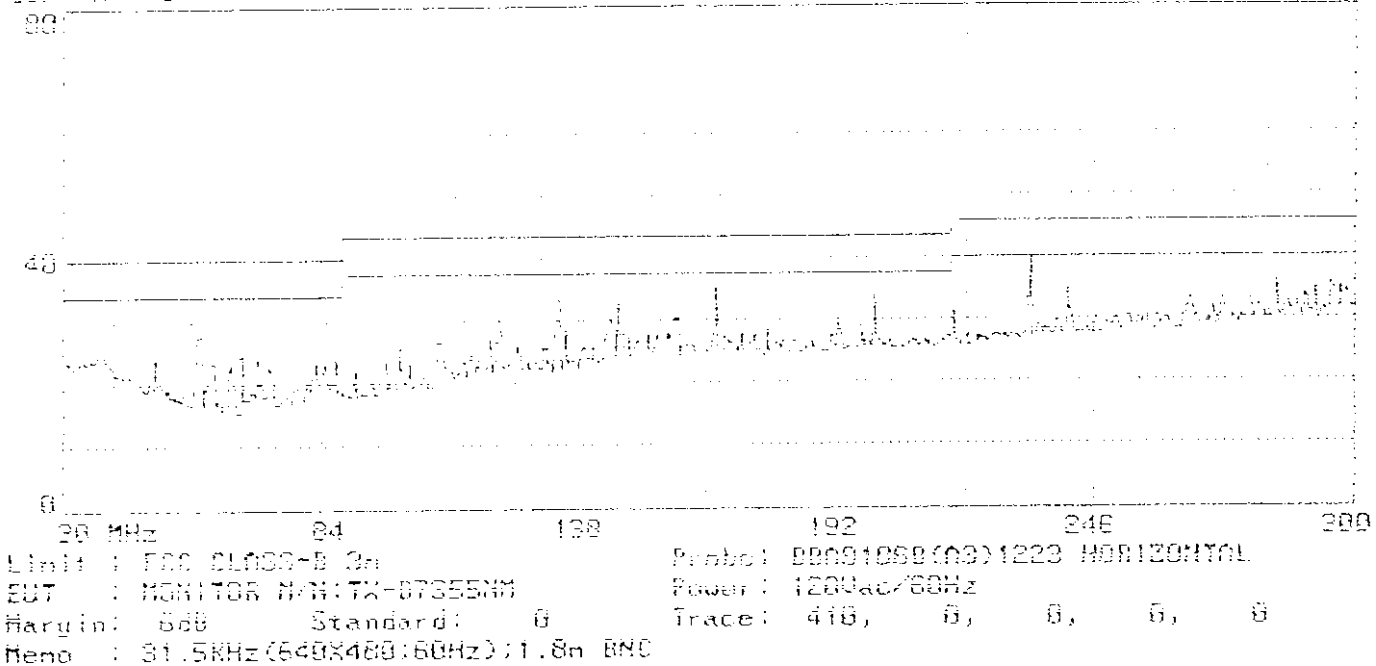

APPENDIX II (Radiated Test Data)

Total page : 12

Limit : FCC CLASS-B 3m Probe: BB091069 (A3)1223 HORIZONTAL
EUT : MONITOR N/N:TX-B7355NM Power : 120Vac/60Hz
Margin: 6dB Standard: 0 Trace: 396, 0, 0, 0, 0
Memo : 31.5KHz(640X480;60Hz);1.5m U-SUB

Limit : FCC CLASS-B 3m Probe: BB091069 (A3)1223 VERTICAL
EUT : MONITOR N/N:TX-B7355NM Power : 120Vac/60Hz
Margin: 6dB Standard: 0 Trace: 397, 0, 0, 0, 0
Memo : 31.5KHz(640X480;60Hz);1.5m U-SUB

Limit : FCC CLASS-B 3m
EUT : MONITOR N/R:TX-07355ND
Margin: 6dB Standard: 0
Memo : 31.5KHz(640X480:60Hz);1.5m 0-SUB
Probe: UH4LP9107B(03)1223 HORIZONTAL
Power: 120Vac/60Hz
Trace: 398, 0, 0, 0, 0

Limit : FCC CLASS-B 3m
EUT : MONITOR N/R:TX-07355ND
Margin: 6dB Standard: 0
Memo : 31.5KHz(640X480:60Hz);1.5m 0-SUB
Probe: UH4LP9107B(03)1223 VERTICAL
Power: 120Vac/60Hz
Trace: 399, 0, 0, 0, 0

Limit : FCC CLASS-B 3m Probe: 89091068 (03)1223 HORIZONTAL
EUT : MONITOR M/N:TX-B7355NM Power: 120Vac/60Hz
Margin: 6dB Standard: 0 Trace: 394, 0, 0, 0, 0
Memo : 31.5KHz (640X480;60Hz);1.8m U-SUB

Limit : FCC CLASS-B 3m Probe: 89091068 (03)1223 VERTICAL
EUT : MONITOR M/N:TX-B7355NM Power: 120Vac/60Hz
Margin: 6dB Standard: 0 Trace: 395, 0, 0, 0, 0
Memo : 31.5KHz (640X480;60Hz);1.8m U-SUB

Limit : FCC CLASS-B 3m Probe: UMALP9107B(A3)1223 HORIZONTAL
EUT : MONITOR M/N:TX-07355NM Power : 120Vac/60Hz
Margin: 6dB Standard: 0 Trace: 400, 0, 0, 0, 0
Memo : 93.7KHz(1600X1200;75Hz);1.5n 0-SUB