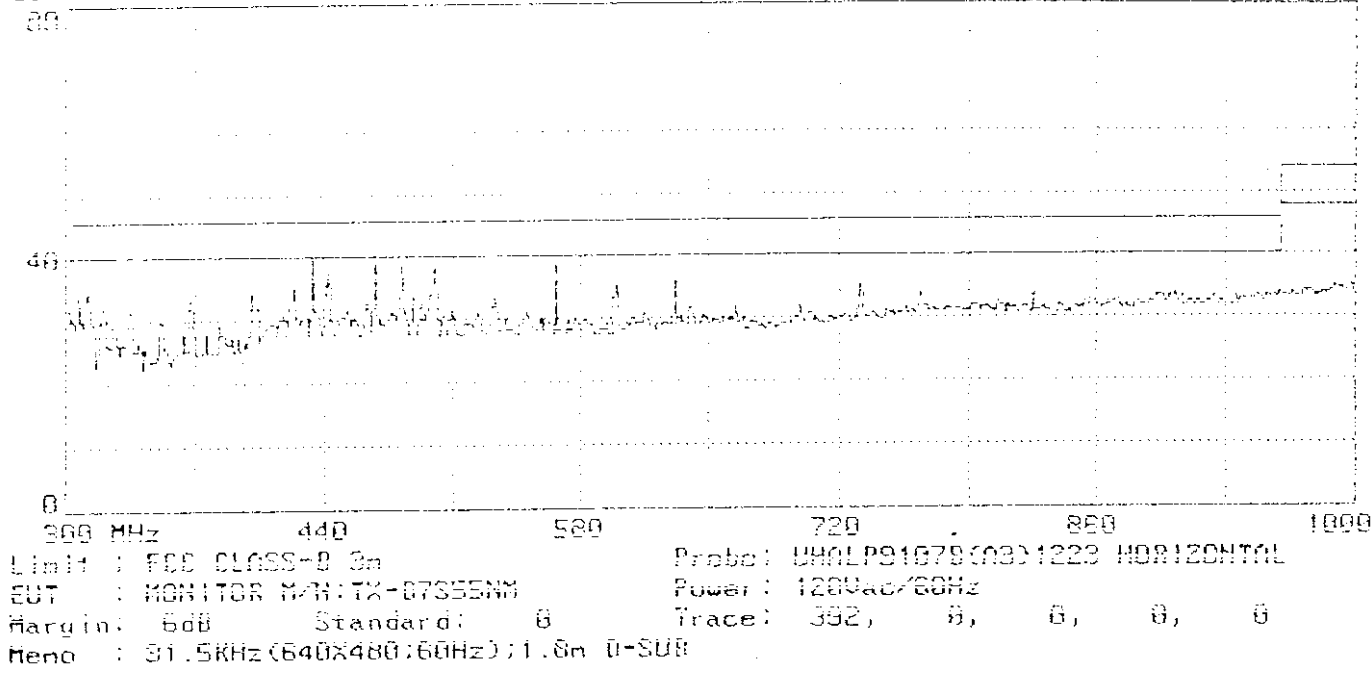

APPENDIX II (Radiated Test Data)

Total page : 12

Limit : FCC CLASS-B 3m Probe: BB091069 (A3)1223 HORIZONTAL
EUT : MONITOR N/N:TX-B7355NM Power : 120Vac/60Hz
Margin: 6dB Standard: 0 Trace: 396, 0, 0, 0, 0
Memo : 31.5KHz(640X480;60Hz);1.5m U-SUB

Limit : FCC CLASS-B 3m Probe: BB091069 (A3)1223 VERTICAL
EUT : MONITOR N/N:TX-B7355NM Power : 120Vac/60Hz
Margin: 6dB Standard: 0 Trace: 397, 0, 0, 0, 0
Memo : 31.5KHz(640X480;60Hz);1.5m U-SUB

Limit : FCC CLASS-B 3m
EUT : MONITOR N/R:TX-07355ND
Margin: 6dB Standard: 0
Memo : 31.5KHz(640X480:60Hz);1.5m 0-SUB
Probe: UH4LP9107B(03)1223 HORIZONTAL
Power: 120Vac/60Hz
Trace: 398, 0, 0, 0, 0

Limit : FCC CLASS-B 3m
EUT : MONITOR N/R:TX-07355ND
Margin: 6dB Standard: 0
Memo : 31.5KHz(640X480:60Hz);1.5m 0-SUB
Probe: UH4LP9107B(03)1223 VERTICAL
Power: 120Vac/60Hz
Trace: 399, 0, 0, 0, 0

Limit : FCC CLASS-B 3m Probe: 89091068 (03)1223 HORIZONTAL
EUT : MONITOR M/N:TX-B7355NM Power: 120Vac/60Hz
Margin: 6dB Standard: 0 Trace: 394, 0, 0, 0, 0
Memo : 31.5KHz (640X480;60Hz);1.8m U-SUB

Limit : FCC CLASS-B 3m Probe: 89091068 (03)1223 VERTICAL
EUT : MONITOR M/N:TX-B7355NM Power: 120Vac/60Hz
Margin: 6dB Standard: 0 Trace: 395, 0, 0, 0, 0
Memo : 31.5KHz (640X480;60Hz);1.8m U-SUB

Limit : FCC CLASS-B 3m Probe: UMALP9107B(A3)1223 HORIZONTAL
EUT : MONITOR M/N:TX-07355NM Power : 120Vac/60Hz
Margin: 6dB Standard: 0 Trace: 400, 0, 0, 0, 0
Memo : 93.7KHz(1600X1200;75Hz);1.5n 0-SUB