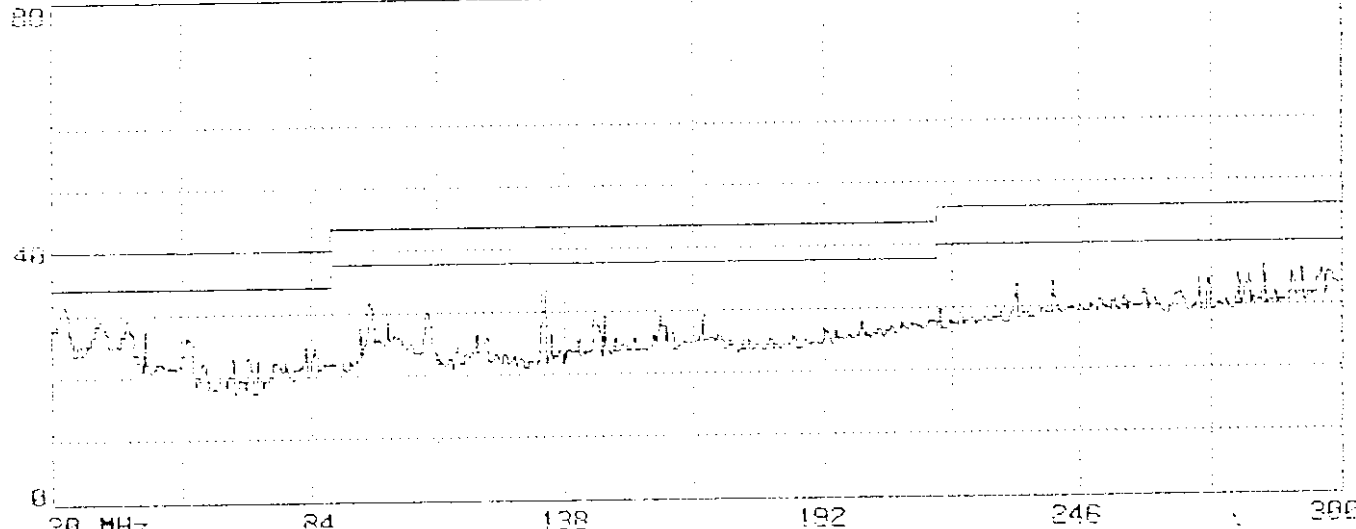

APPENDIX II (Radiated Test Data)

Total page : 12

Limit : FCC CLASS-B 3m Probe: BB091069 (A3)1223 HORIZONTAL
EUT : MONITOR N/N:TX-B7355NM Power : 120Vac/60Hz
Margin: 6dB Standard: 0 Trace: 396, 0, 0, 0, 0
Memo : 31.5KHz(640X480;60Hz);1.5m U-SUB

Limit : FCC CLASS-B 3m Probe: BB091069 (A3)1223 VERTICAL
EUT : MONITOR N/N:TX-B7355NM Power : 120Vac/60Hz
Margin: 6dB Standard: 0 Trace: 397, 0, 0, 0, 0
Memo : 31.5KHz(640X480;60Hz);1.5m U-SUB

Limit : FCC CLASS-B 3m
EUT : MONITOR N/R:TX-07355ND
Margin: 6dB Standard: 0
Memo : 31.5KHz(640X480:60Hz);1.5m 0-SUB
Probe: UH4LP9107B(03)1223 HORIZONTAL
Power: 120Vac/60Hz
Trace: 398, 0, 0, 0, 0

Limit : FCC CLASS-B 3m
EUT : MONITOR N/R:TX-07355ND
Margin: 6dB Standard: 0
Memo : 31.5KHz(640X480:60Hz);1.5m 0-SUB
Probe: UH4LP9107B(03)1223 VERTICAL
Power: 120Vac/60Hz
Trace: 399, 0, 0, 0, 0

Limit : FCC CLASS-B 3m Probe: 89091068 (03)1223 HORIZONTAL
EUT : MONITOR M/N:TX-B7355NM Power: 120Vac/60Hz
Margin: 6dB Standard: 0 Trace: 394, 0, 0, 0, 0
Memo : 31.5KHz (640X480;60Hz);1.8m U-SUB