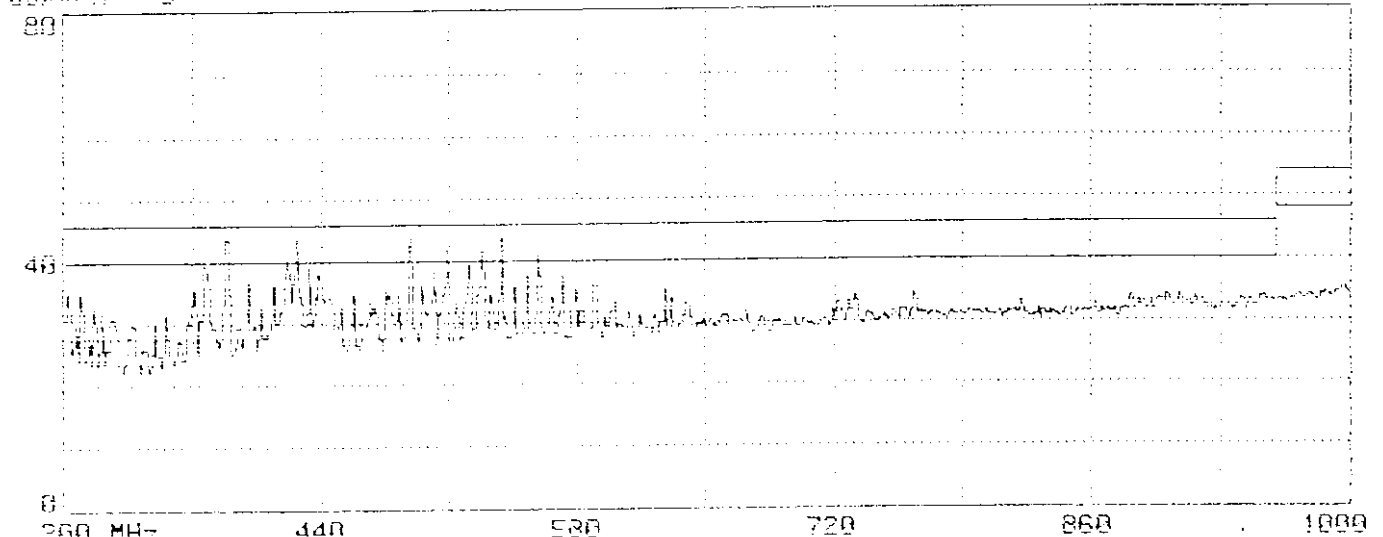

300 MHz 440 580 720 860 1000
Limit : FCC CLASS-B 2m Probe: UHNP91079 (03) 1223 VERTICAL
EUT : MONITOR M/N: TX-07355NM Power : 120Vac/60Hz
Margin: 6dB Standard: 0 Trace: 391, 0, 0, 0, 0
Memo : 93.7KHz(1600X1200;75Hz);1.8m D-SUB