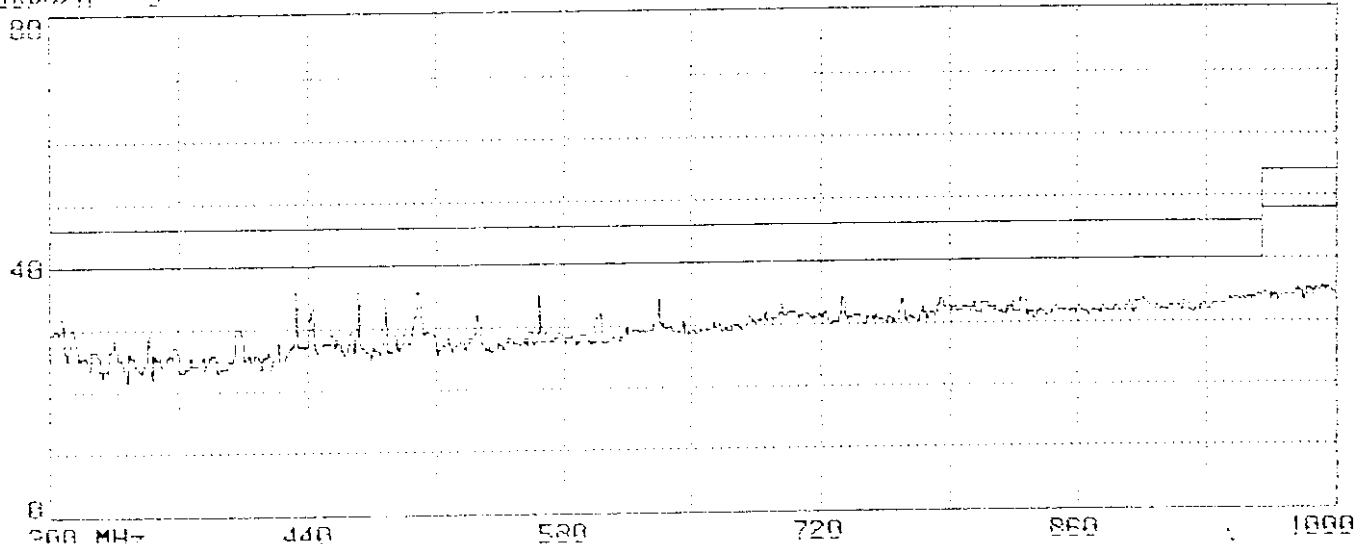

APPENDIX II (Radiated Test Data)

Total page : 12

Limit : FCC CLASS-B 3m Probe: BB091069 (A3)1223 HORIZONTAL
EUT : MONITOR N/N:TX-B7355NM Power : 120Vac/60Hz
Margin: 6dB Standard: 0 Trace: 396, 0, 0, 0, 0
Memo : 31.5KHz(640X480;60Hz);1.5m U-SUB

Limit : FCC CLASS-B 3m Probe: BB091069 (A3)1223 VERTICAL
EUT : MONITOR N/N:TX-B7355NM Power : 120Vac/60Hz
Margin: 6dB Standard: 0 Trace: 397, 0, 0, 0, 0
Memo : 31.5KHz(640X480;60Hz);1.5m U-SUB

Limit : FCC CLASS-B 3m
EUT : MONITOR N/R:TX-07355ND
Margin: 6dB Standard: 0
Memo : 31.5KHz(640X480:60Hz);1.5m 0-SUB
Probe: UH4LP9107B(03)1223 HORIZONTAL
Power: 120Vac/60Hz
Trace: 398, 0, 0, 0, 0