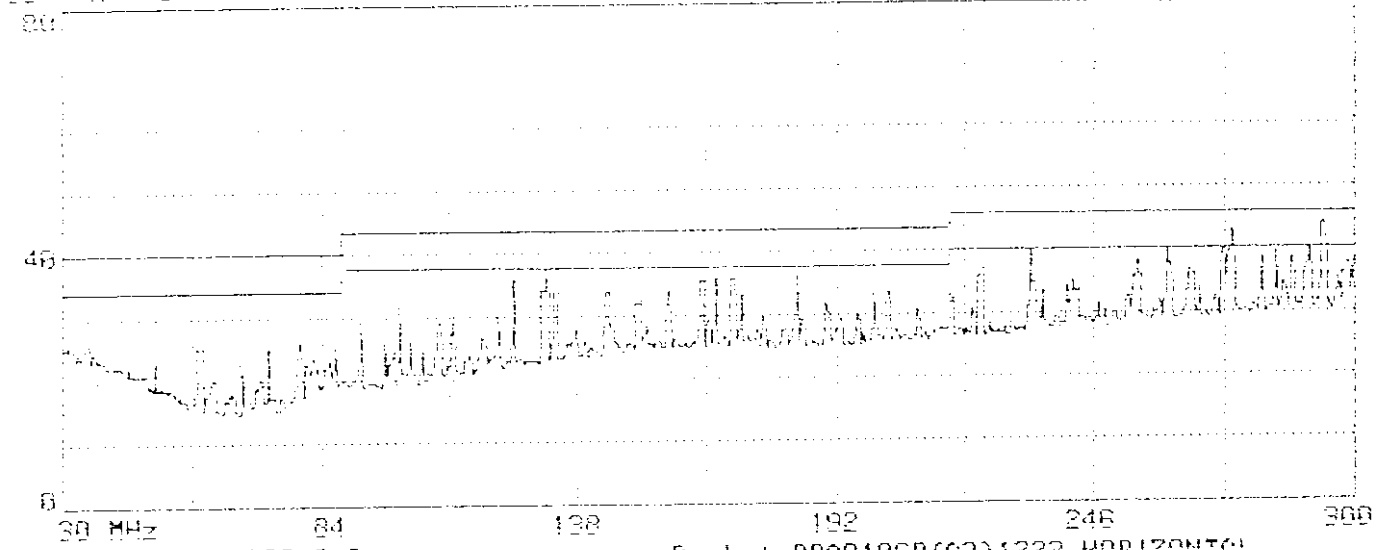

Limit : FCC CLASS-B 3m Probe: 89091068 (03)1223 VERTICAL
EUT : MONITOR M/N:TX-B7355NM Power: 120Vac/60Hz
Margin: 6dB Standard: 0 Trace: 395, 0, 0, 0, 0
Memo : 31.5KHz (640X480;60Hz);1.8m U-SUB

Limit : FCC CLASS-B 3m Probe: UMALP9107B(A3)1223 HORIZONTAL
EUT : MONITOR M/N:TX-07355NM Power : 120Vac/60Hz
Margin: 6dB Standard: 0 Trace: 400, 0, 0, 0, 0
Memo : 93.7KHz(1600X1200;75Hz);1.5n 0-SUB

Limit : FCC CLASS-B 3m Probe: UMALP9107B(A3)1223 VERTICAL
EUT : MONITOR M/N:TX-07355NM Power : 120Vac/60Hz
Margin: 6dB Standard: 0 Trace: 40i, 0, 0, 0, 0
Memo : 93.7KHz(1600X1200;75Hz);1.5n 0-SUB

Limit : FCC CLASS-B 3m
 EUT : MONITOR M/N:TX-87355NM
 Margin: 6dB Standard: 0
 Memo : 93.7KHz (1600x1200;75Hz);1.0m 0-SUB
 Probe: 8009105B(03)1223 HORIZONTAL
 Power: 120Vac/60Hz
 Trace: 388, 0, 0, 0, 0