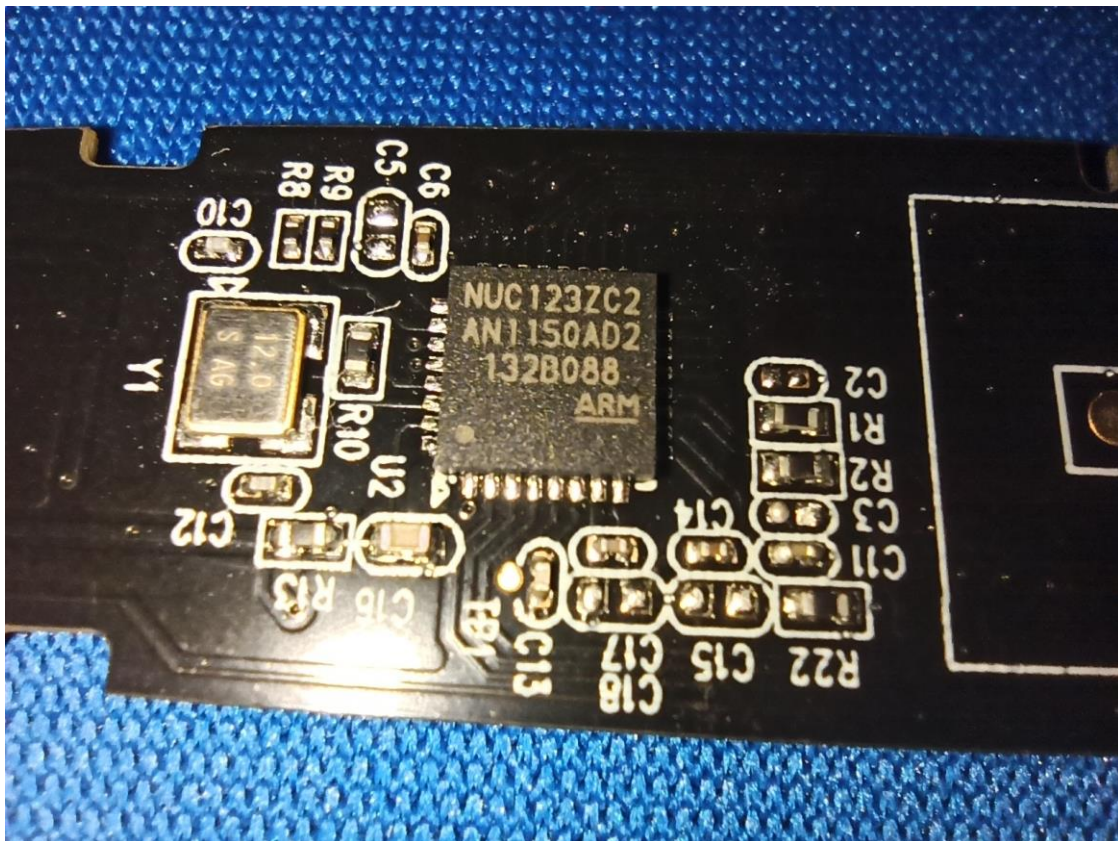

Antenna Position

RF Chip

Battery

Brand: Dongguan AoLi Energy Technology Co., Ltd, Model: 500950