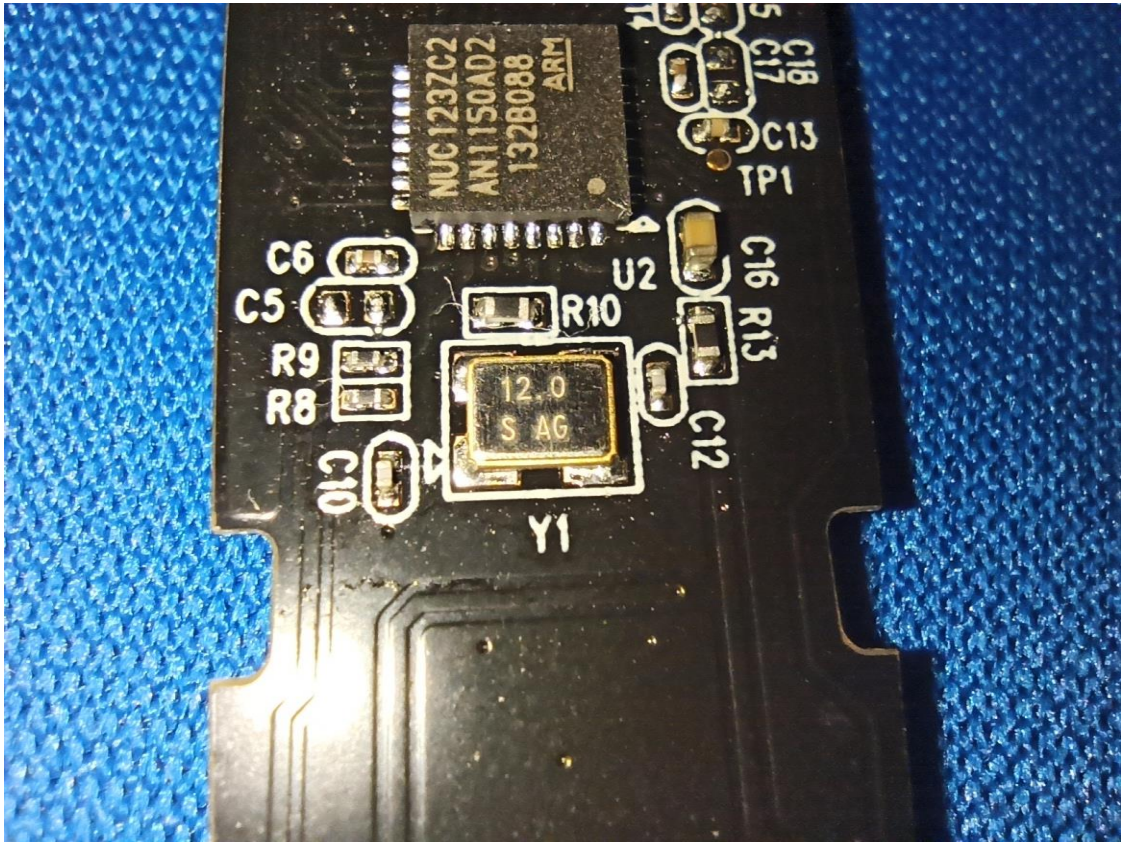

Antenna Position

RF Chip

Battery

Brand: Dongguan AoLi Energy Technology Co., Ltd, Model: 500950