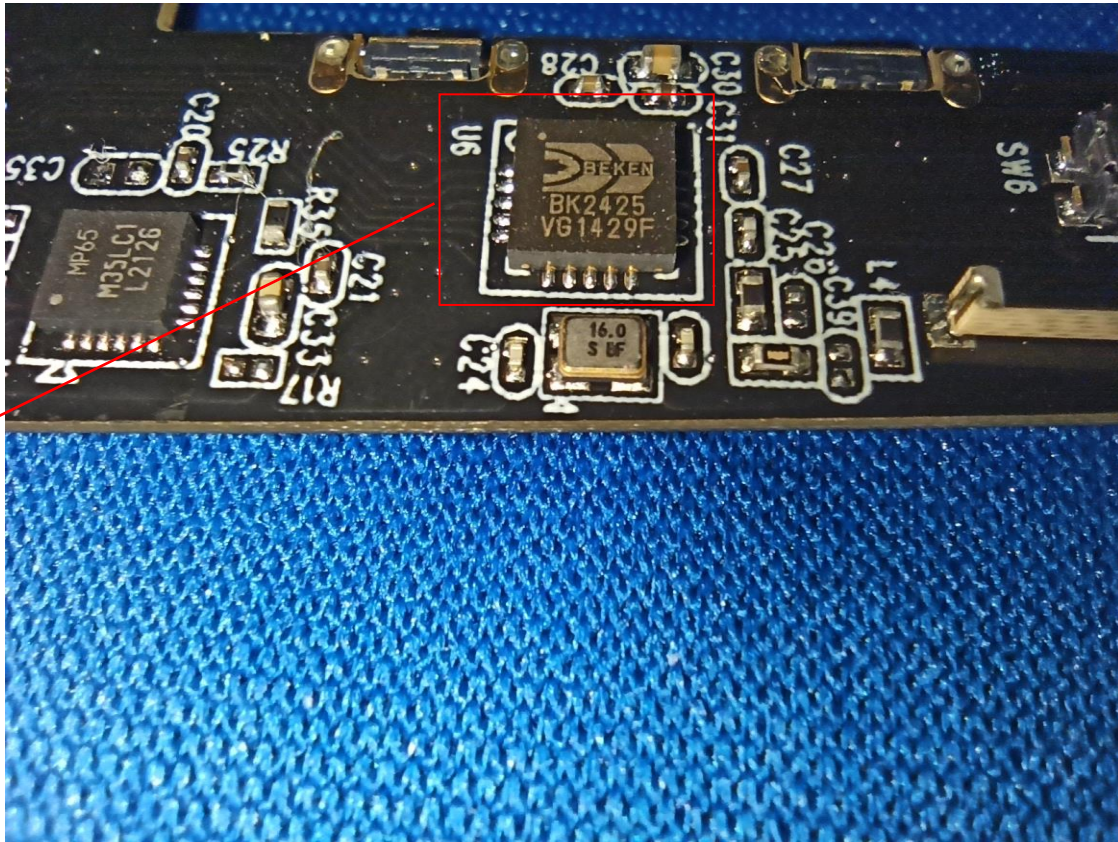

Antenna Position

RF Chip

Battery

Brand: Dongguan AoLi Energy Technology Co., Ltd, Model: 500950