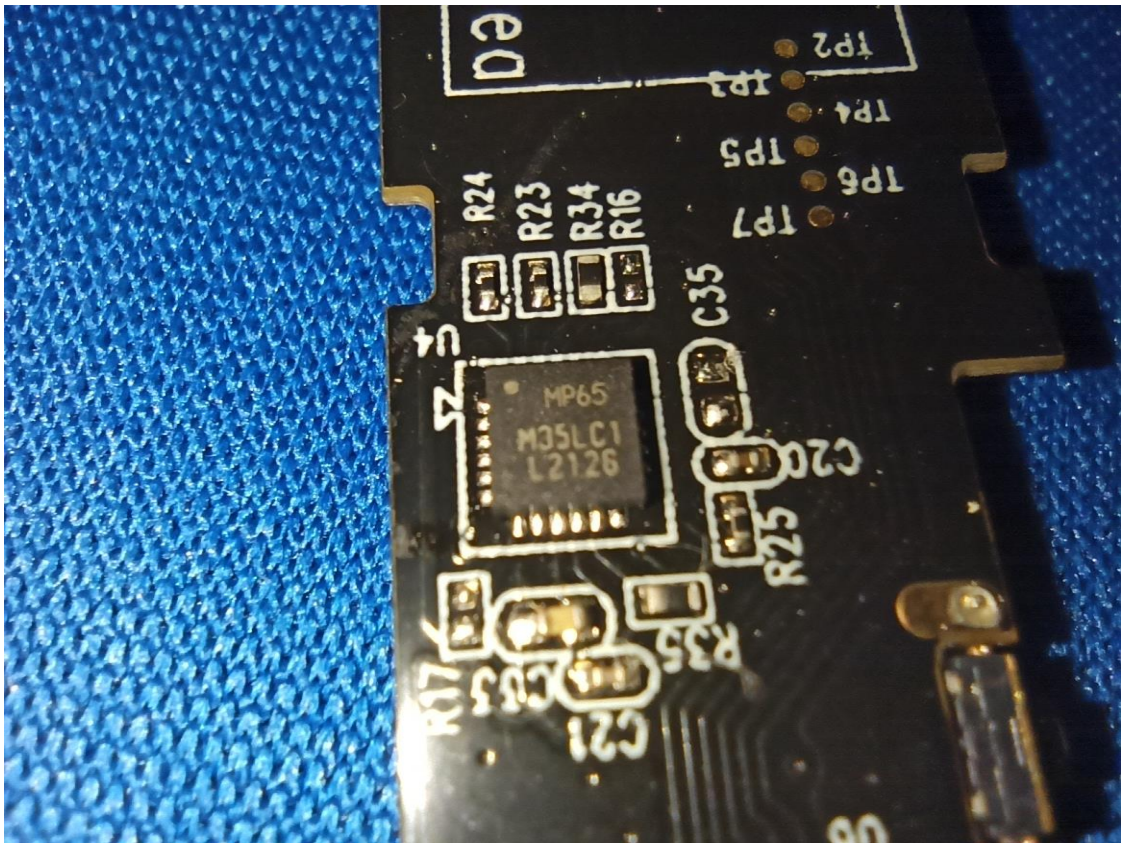

Antenna Position

RF Chip

Battery

Brand: Dongguan AoLi Energy Technology Co., Ltd, Model: 500950