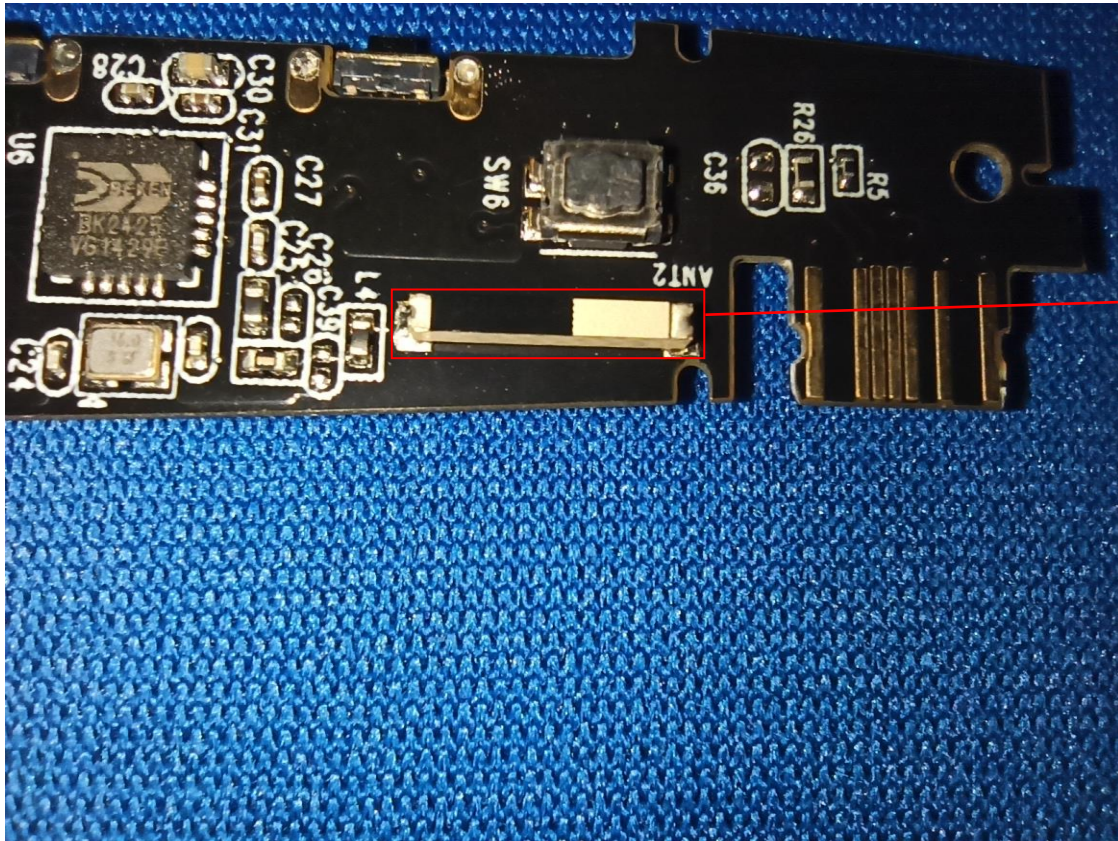

Antenna Position

RF Chip

Battery

Brand: Dongguan AoLi Energy Technology Co., Ltd, Model: 500950