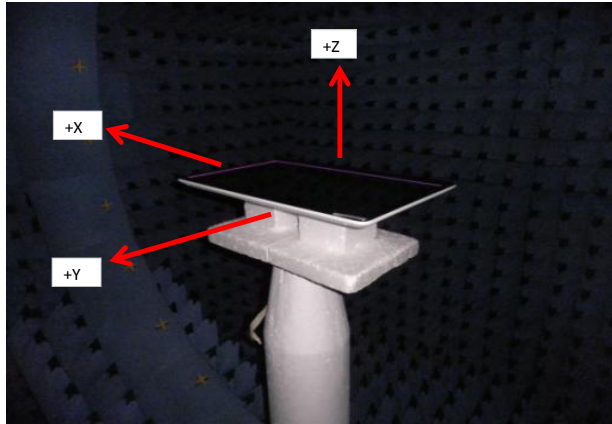

U11

Frequency			PEAK
2400MHz	-3.16	48.30%	-1.76 dB
2450MHz	-2.94	50.77%	-1.55 dB
2500MHz	-2.70	53.66%	-1.37 dB

XZ-plane

2G