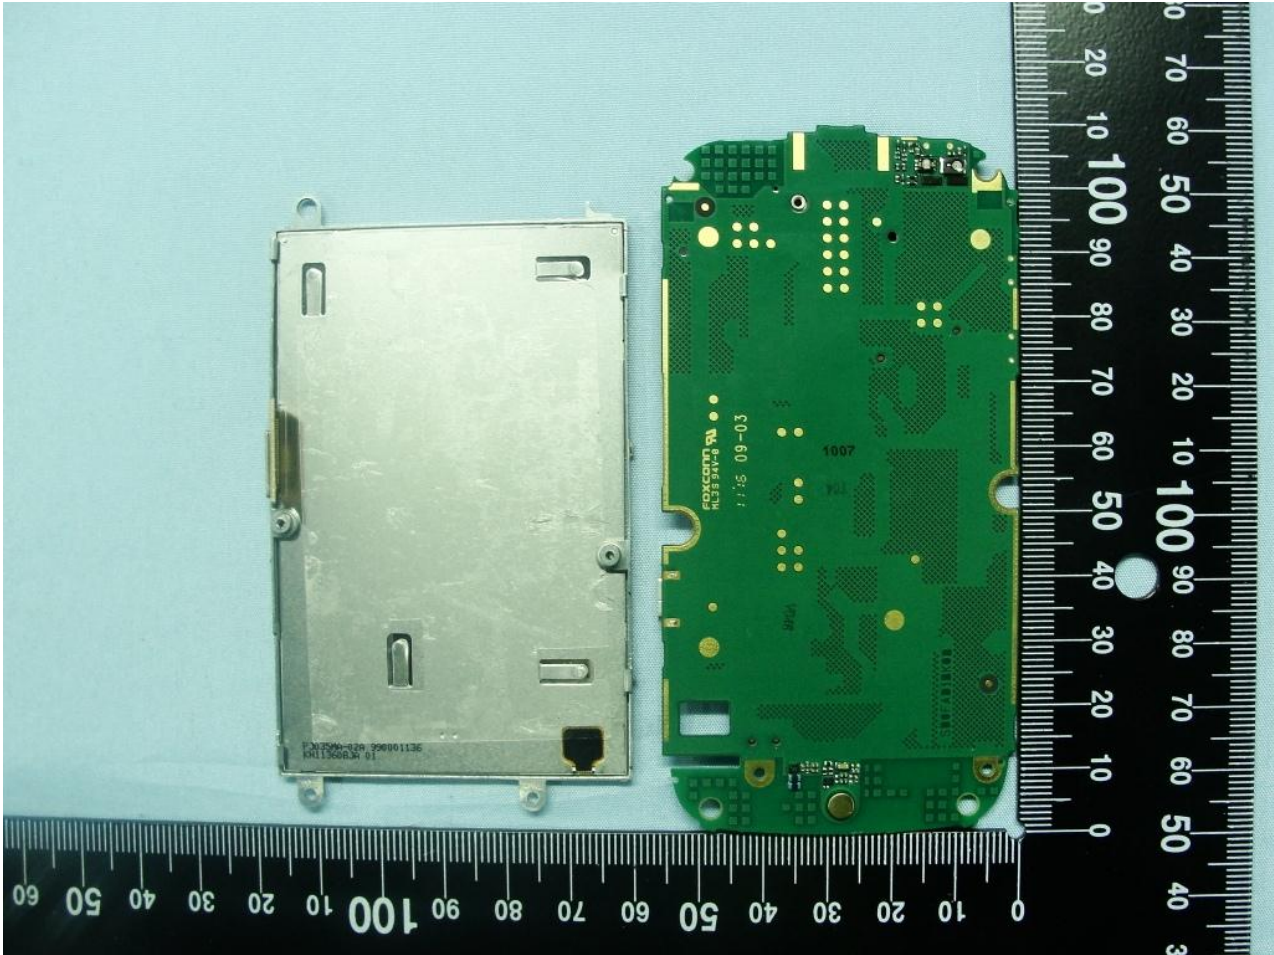

3. Internal Photograph of EUT

Brand Name: ViewSonic / Model Name: VS14032

Brand Name: ViewSonic / Model Name: VS14032

Brand Name: ViewSonic / Model Name: VS14032

Brand Name: ViewSonic / Model Name: VS14032

WWAN Antenna <Tx / Rx>

Brand Name: ViewSonic / Model Name: VS14032

Brand Name: ViewSonic / Model Name: VS14032

Bluetooth & WLAN Antenna <Tx / Rx>

GPS Antenna <Rx>

Brand Name: ViewSonic / Model Name: VS14032