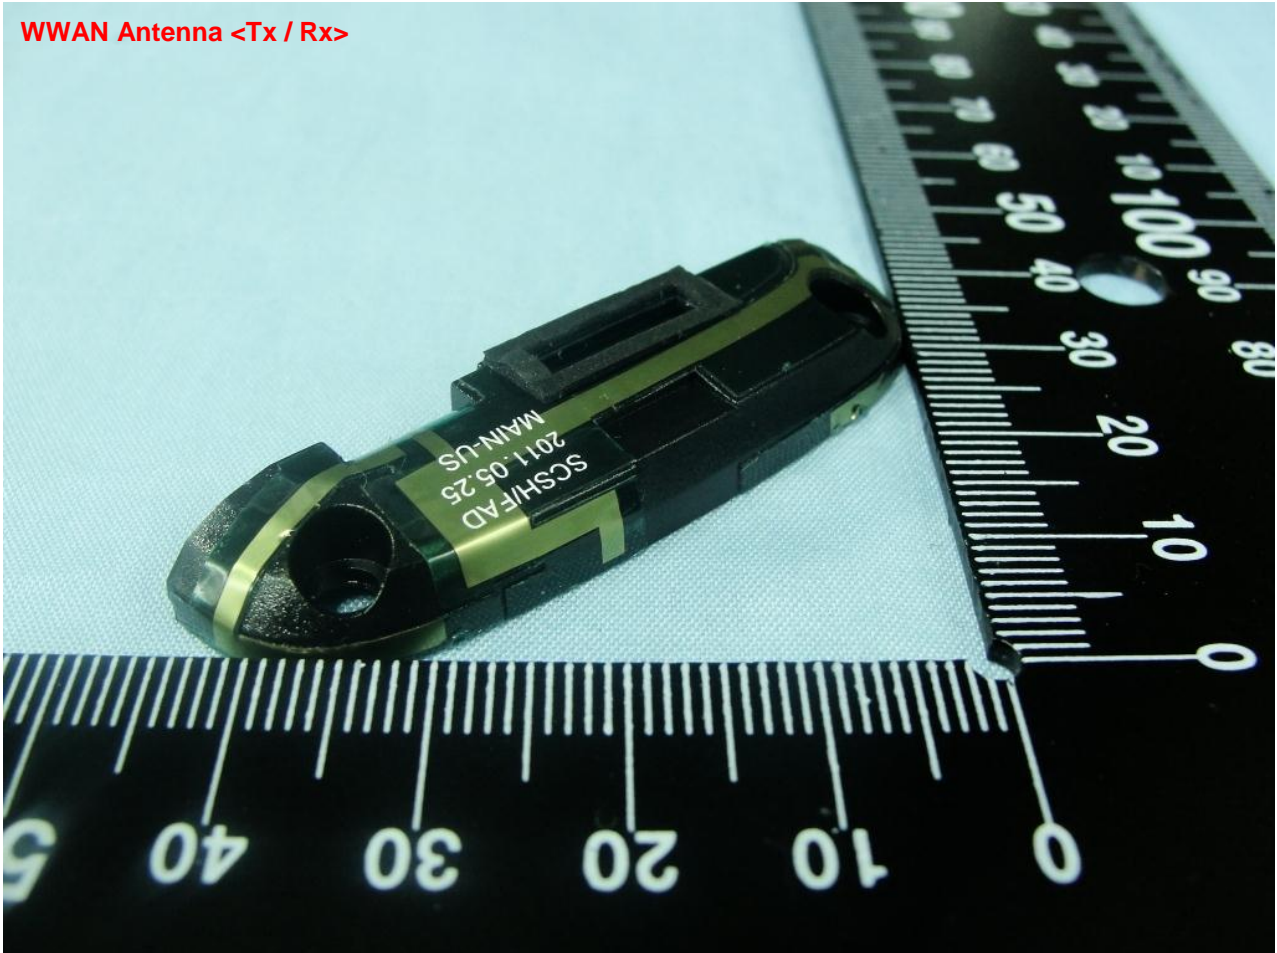

3. Internal Photograph of EUT

Brand Name: ViewSonic / Model Name: VS14032

Brand Name: ViewSonic / Model Name: VS14032

Brand Name: ViewSonic / Model Name: VS14032

Brand Name: ViewSonic / Model Name: VS14032

WWAN Antenna <Tx / Rx>

Brand Name: ViewSonic / Model Name: VS14032

Brand Name: ViewSonic / Model Name: VS14032

Bluetooth & WLAN Antenna <Tx / Rx>

GPS Antenna <Rx>

Brand Name: ViewSonic / Model Name: VS14032