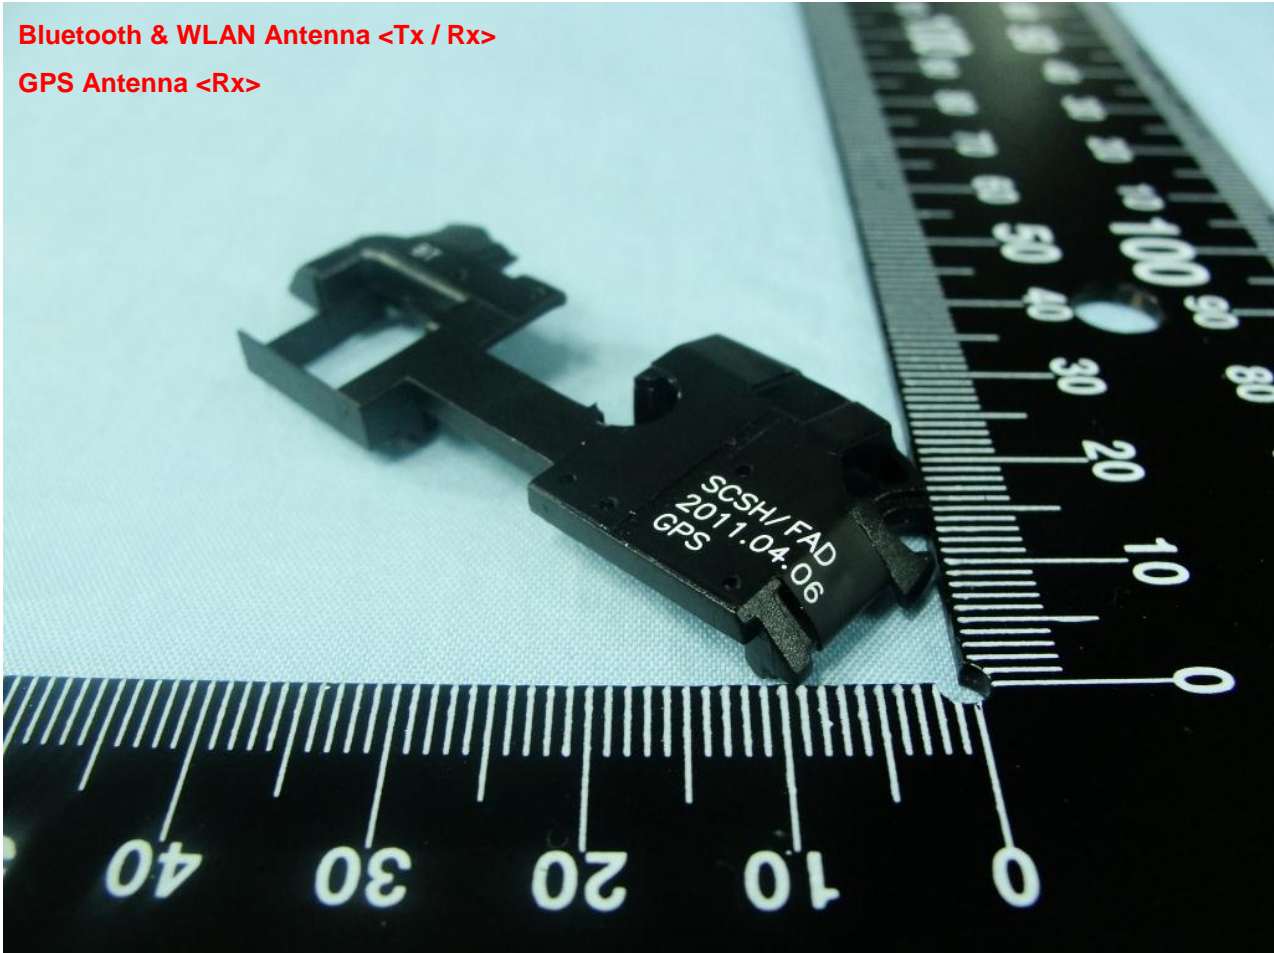

Brand Name: ViewSonic / Model Name: VS14032

Bluetooth & WLAN Antenna <Tx / Rx>

GPS Antenna <Rx>