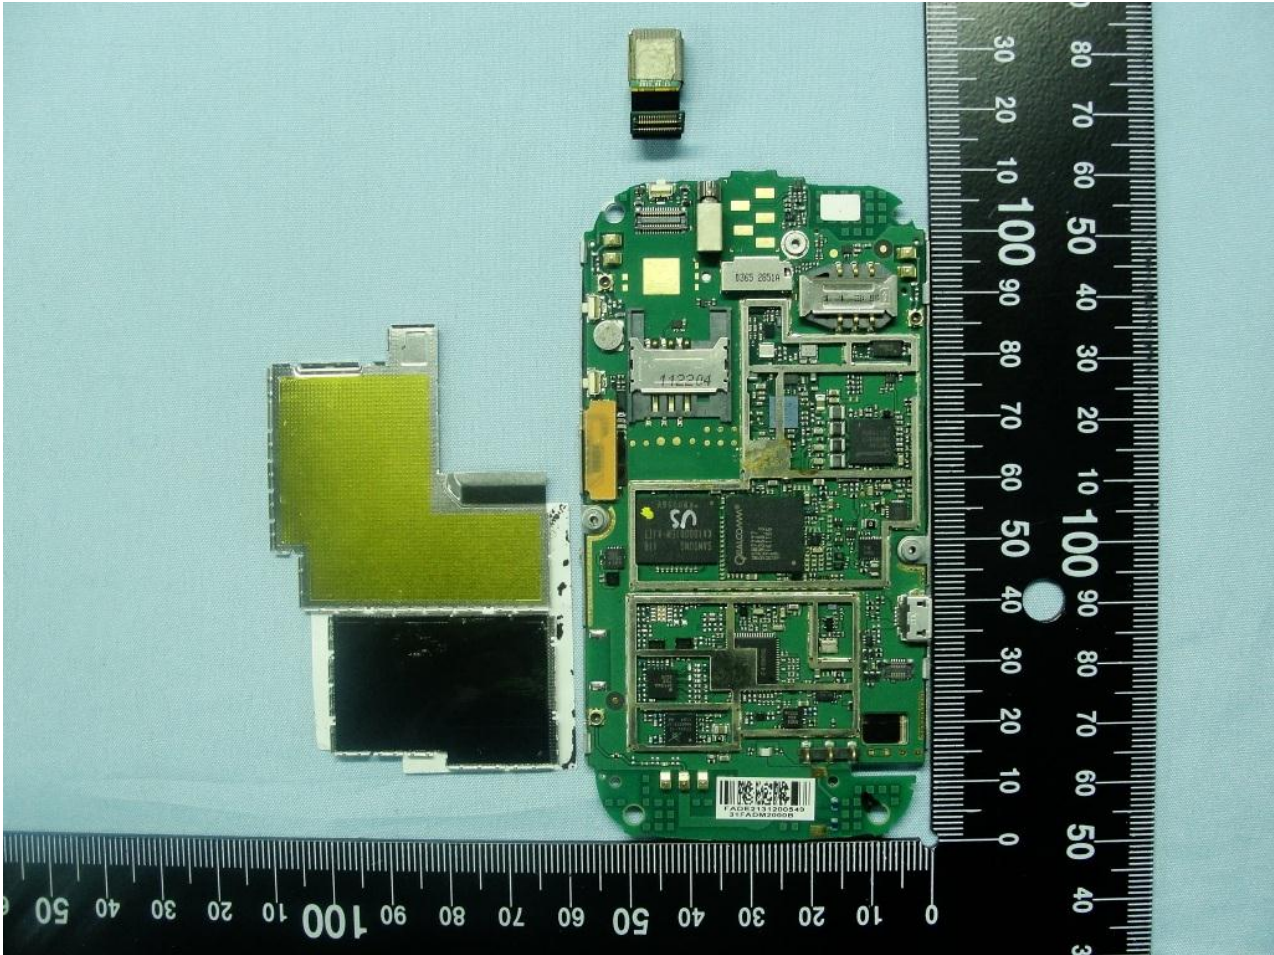

3. Internal Photograph of EUT

Brand Name: ViewSonic / Model Name: VS14032

Brand Name: ViewSonic / Model Name: VS14032

Brand Name: ViewSonic / Model Name: VS14032

Brand Name: ViewSonic / Model Name: VS14032

WWAN Antenna <Tx / Rx>

Brand Name: ViewSonic / Model Name: VS14032

Brand Name: ViewSonic / Model Name: VS14032

Bluetooth & WLAN Antenna <Tx / Rx>

GPS Antenna <Rx>

Brand Name: ViewSonic / Model Name: VS14032