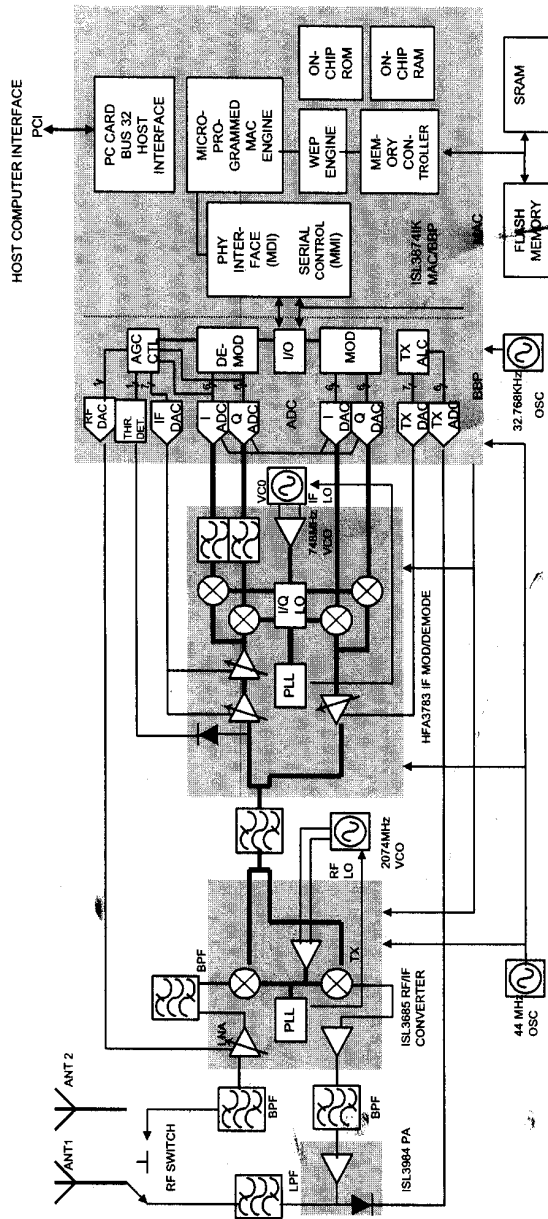

TWV1500 & TWV1040 SYSTEM BLOCK

BroMax

PRISM 2.5 11Mbps MINI-PCI Wireless LAN CARD BLOCK DIAGRAM

Doc ID: 1400
91.10.22
CONFIDENTIAL
DO NOT COPY