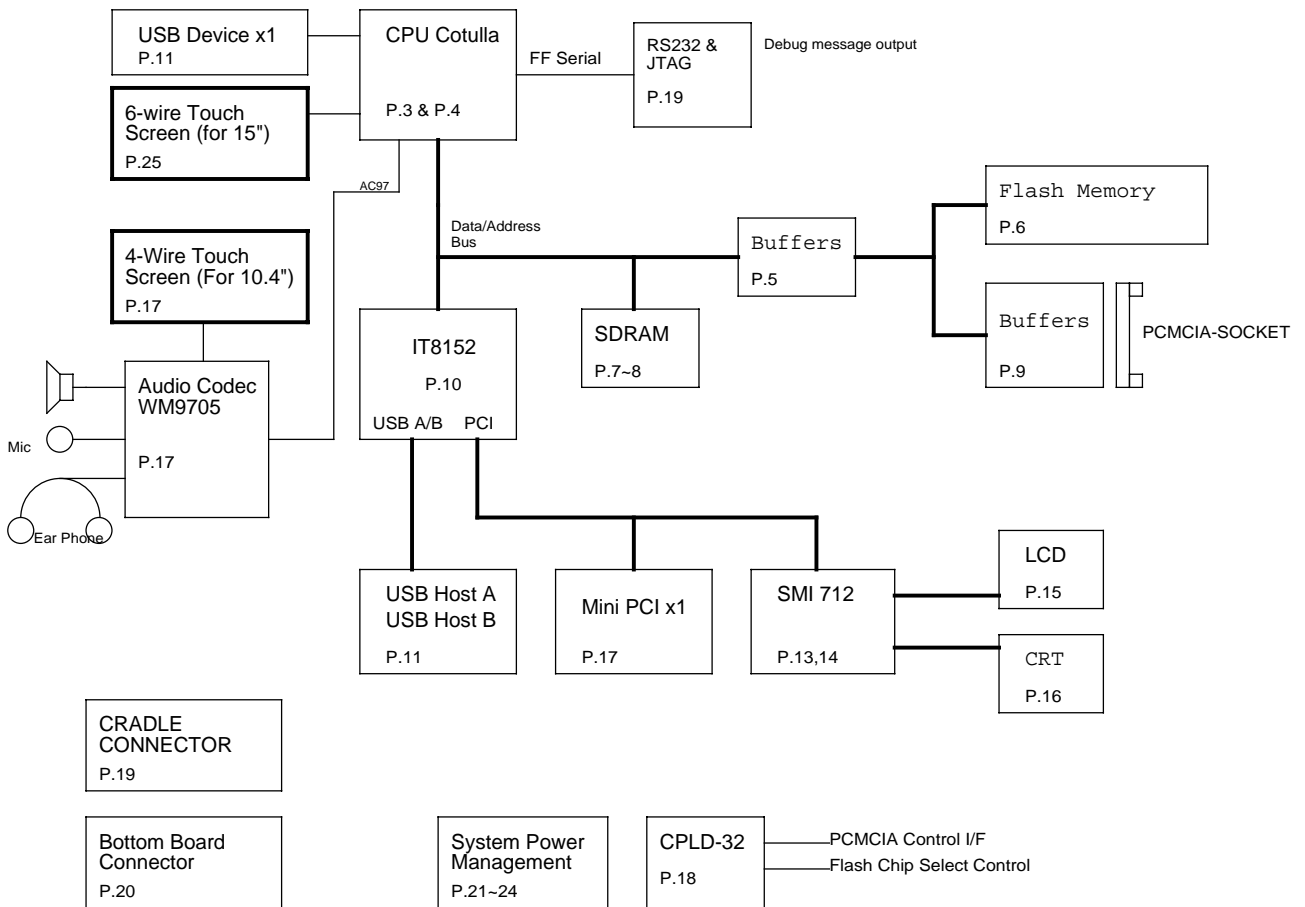

TWV1500 & TWV1040 SYSTEM BLOCK

BroMax

PRISM 2.5 11Mbps MINI-PCI Wireless LAN CARD BLOCK DIAGRAM

Doc ID: 1400
91.10.22
CONFIDENTIAL
DO NOT COPY