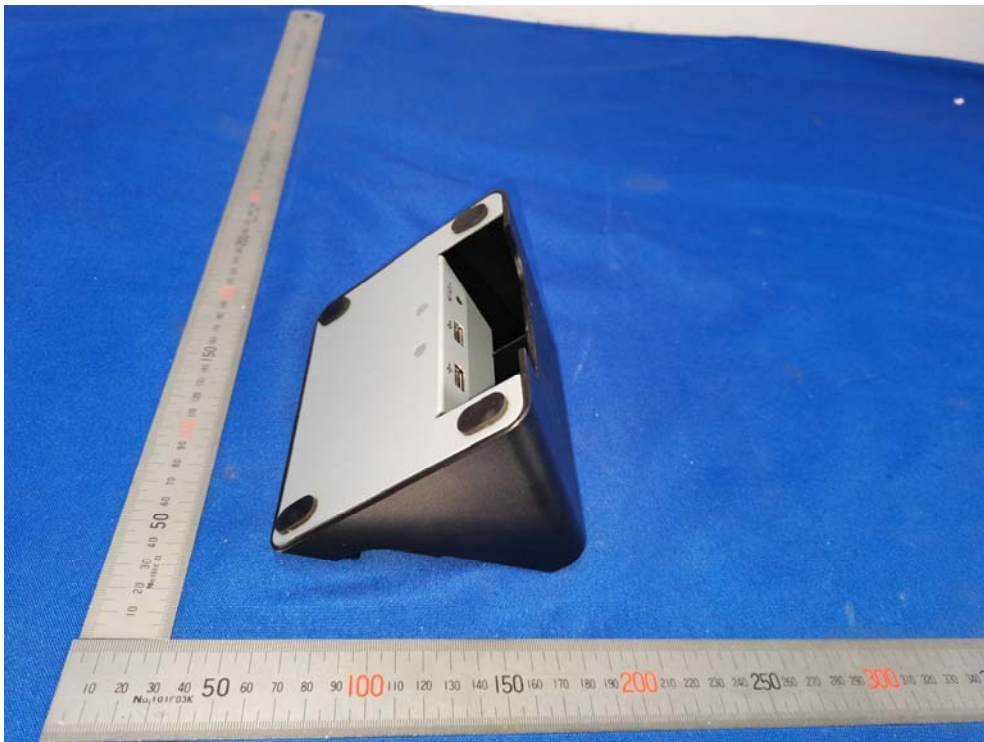

Outside View-Simple Base

The report refers only to the sample tested and does not apply to the bulk.

This report is issued in confidence to the client and it will be strictly treated as such by the SHENZHEN TIMEWAY TESTING LABORATORIES. It may not be reproduced rather in its entirety or in part and it may not be used for advertising. The client to whom the report is issued may, however, show or send it . or a certified copy there of prepared by the SHENZHEN TIMEWAY TESTING LABORATORIES. to his customer. Supplier or others persons directly concerned. SHENZHEN TIMEWAY TESTING LABORATORIES. will not, without the consent of the client enter into any discussion of correspondence with any third party concerning the contents of the report.

In the event of the improper use of the report. The SHENZHEN TIMEWAY TESTING LABORATORIES. reserves the rights to withdraw it and to adopt any other remedies which may be appropriate.