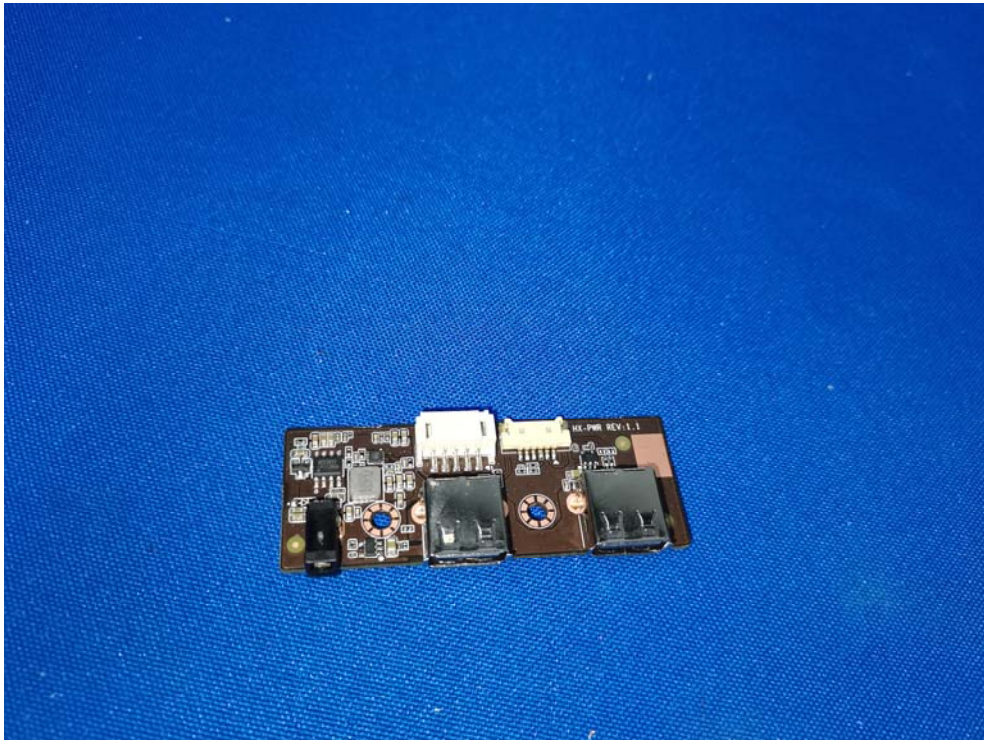

Inside view-Simple Base

The report refers only to the sample tested and does not apply to the bulk.

This report is issued in confidence to the client and it will be strictly treated as such by the SHENZHEN TIMEWAY TESTING LABORATORIES. It may not be reproduced rather in its entirety or in part and it may not be used for advertising. The client to whom the report is issued may, however, show or send it . or a certified copy there of prepared by the SHENZHEN TIMEWAY TESTING LABORATORIES. to his customer. Supplier or others persons directly concerned. SHENZHEN TIMEWAY TESTING LABORATORIES. will not, without the consent of the client enter into any discussion of correspondence with any third party concerning the contents of the report. In the event of the improper use of the report. The SHENZHEN TIMEWAY TESTING LABORATORIES. reserves the rights to withdraw it and to adopt any other remedies which may be appropriate.