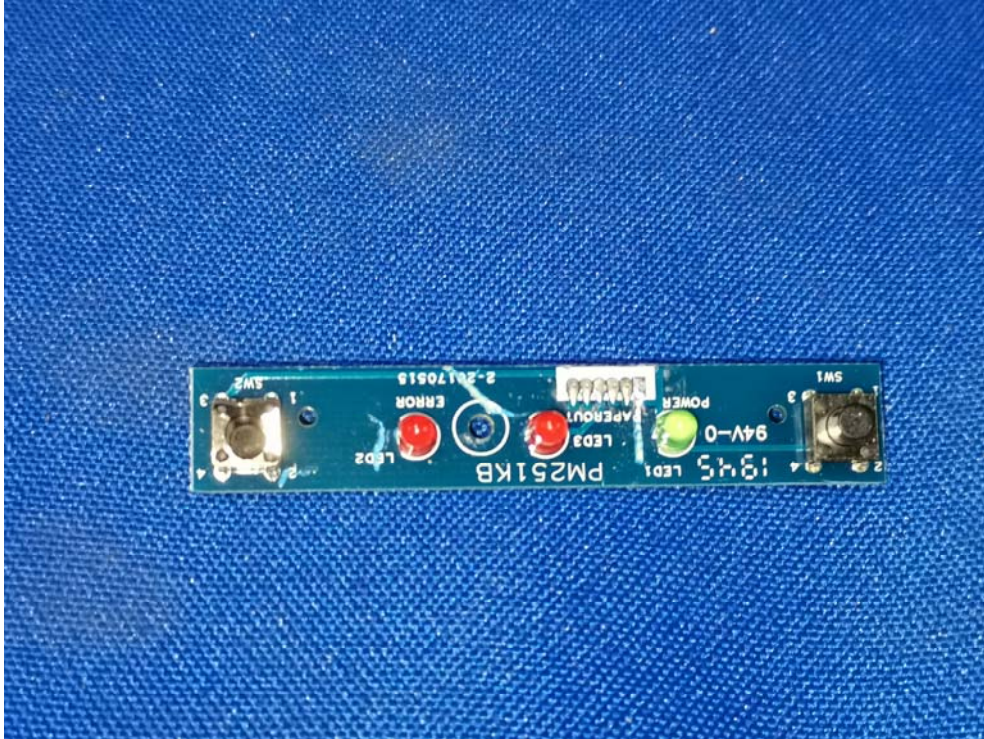

Inside view-Multi-functional Base

End of the report

The report refers only to the sample tested and does not apply to the bulk.

This report is issued in confidence to the client and it will be strictly treated as such by the SHENZHEN TIMEWAY TESTING LABORATORIES. It may not be reproduced rather in its entirety or in part and it may not be used for advertising. The client to whom the report is issued may, however, show or send it . or a certified copy there of prepared by the SHENZHEN TIMEWAY TESTING LABORATORIES. to his customer. Supplier or others persons directly concerned. SHENZHEN TIMEWAY TESTING LABORATORIES. will not, without the consent of the client enter into any discussion of correspondence with any third party concerning the contents of the report.

In the event of the improper use of the report. The SHENZHEN TIMEWAY TESTING LABORATORIES. reserves the rights to withdraw it and to adopt any other remedies which may be appropriate.