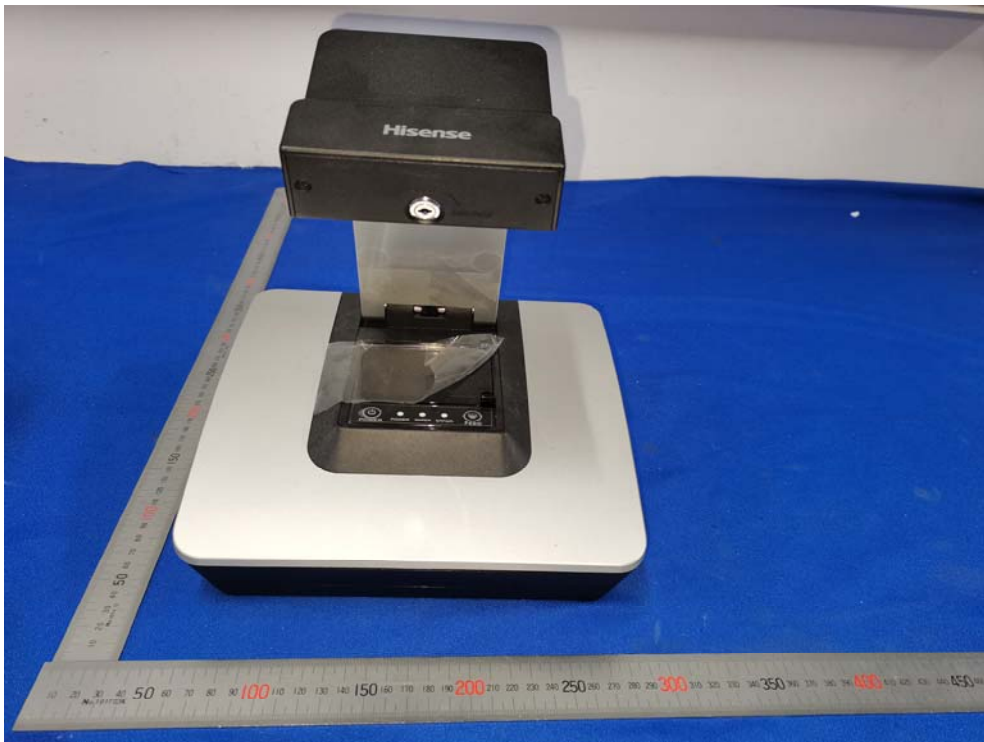

Outside View-Multi-functional Base

The report refers only to the sample tested and does not apply to the bulk.
This report is issued in confidence to the client and it will be strictly treated as such by the SHENZHEN TIMEWAY TESTING LABORATORIES. It may not be reproduced rather in its entirety or in part and it may not be used for advertising. The client to whom the report is issued may, however, show or send it . or a certified copy there of prepared by the SHENZHEN TIMEWAY TESTING LABORATORIES. to his customer. Supplier or others persons directly concerned. SHENZHEN TIMEWAY TESTING LABORATORIES. will not, without the consent of the client enter into any discussion of correspondence with any third party concerning the contents of the report.
In the event of the improper use of the report. The SHENZHEN TIMEWAY TESTING LABORATORIES. reserves the rights to withdraw it and to adopt any other remedies which may be appropriate.