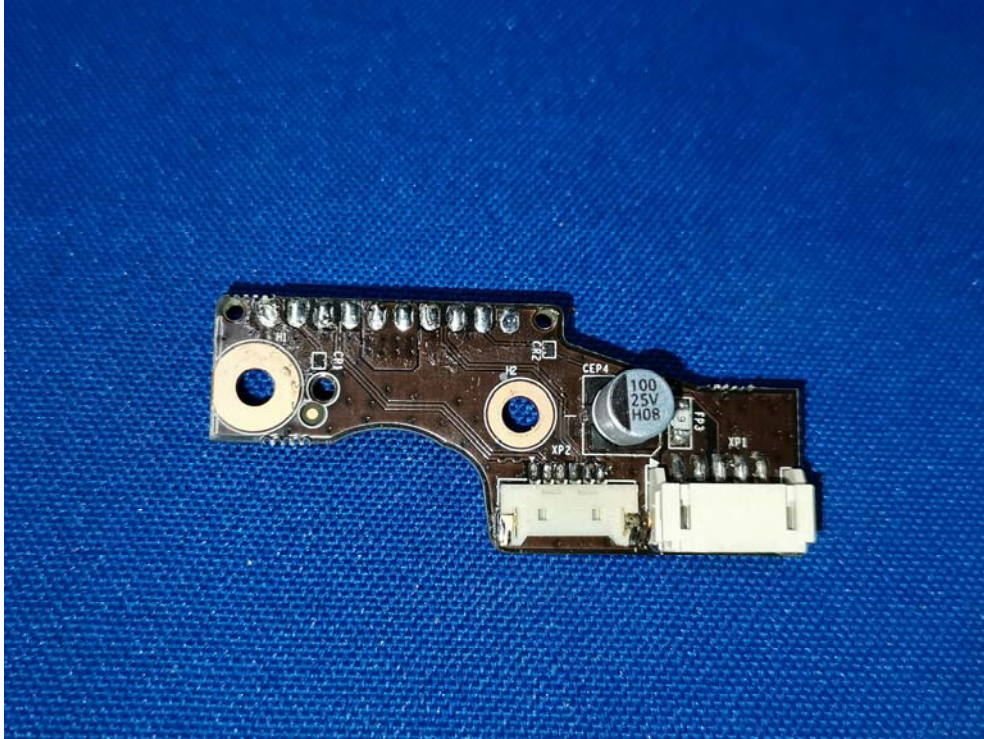

Inside view-Simple Base

The report refers only to the sample tested and does not apply to the bulk.
This report is issued in confidence to the client and it will be strictly treated as such by the SHENZHEN TIMEWAY TESTING LABORATORIES. It may not be reproduced rather in its entirety or in part and it may not be used for advertising. The client to whom the report is issued may, however, show or send it . or a certified copy there of prepared by the SHENZHEN TIMEWAY TESTING LABORATORIES. to his customer. Supplier or others persons directly concerned. SHENZHEN TIMEWAY TESTING LABORATORIES. will not, without the consent of the client enter into any discussion of correspondence with any third party concerning the contents of the report.
In the event of the improper use of the report. The SHENZHEN TIMEWAY TESTING LABORATORIES. reserves the rights to withdraw it and to adopt any other remedies which may be appropriate.