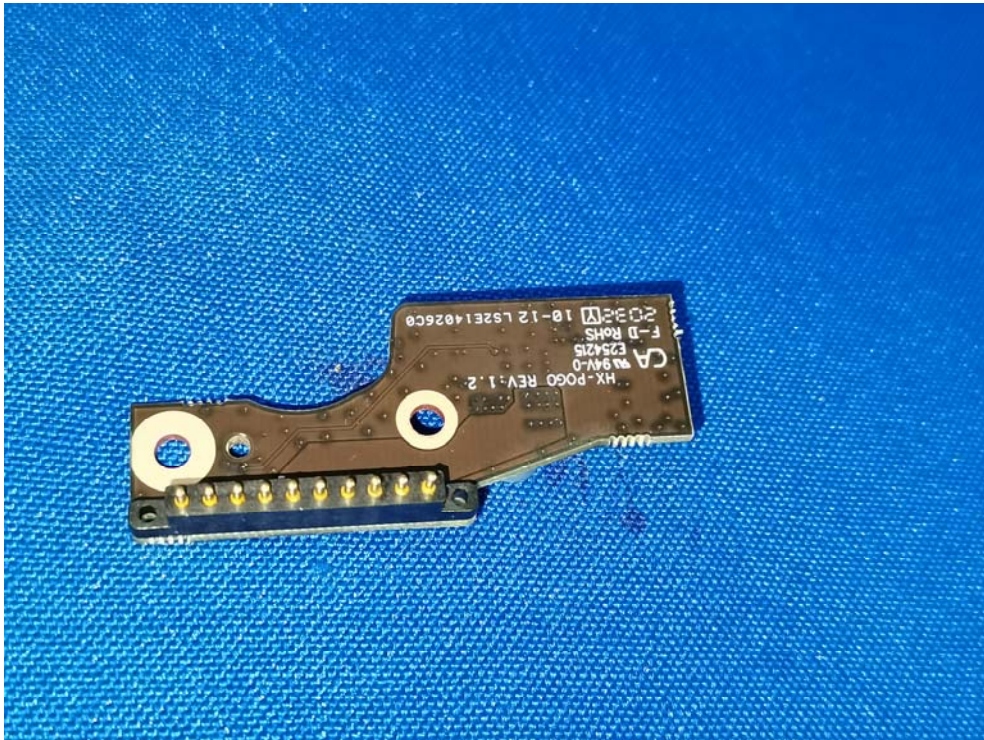

Inside view-Multi-functional Base

The report refers only to the sample tested and does not apply to the bulk.

This report is issued in confidence to the client and it will be strictly treated as such by the SHENZHEN TIMEWAY TESTING LABORATORIES. It may not be reproduced rather in its entirety or in part and it may not be used for advertising. The client to whom the report is issued may, however, show or send it . or a certified copy there of prepared by the SHENZHEN TIMEWAY TESTING LABORATORIES. to his customer. Supplier or others persons directly concerned. SHENZHEN TIMEWAY TESTING LABORATORIES. will not, without the consent of the client enter into any discussion of correspondence with any third party concerning the contents of the report. In the event of the improper use of the report. The SHENZHEN TIMEWAY TESTING LABORATORIES. reserves the rights to withdraw it and to adopt any other remedies which may be appropriate.