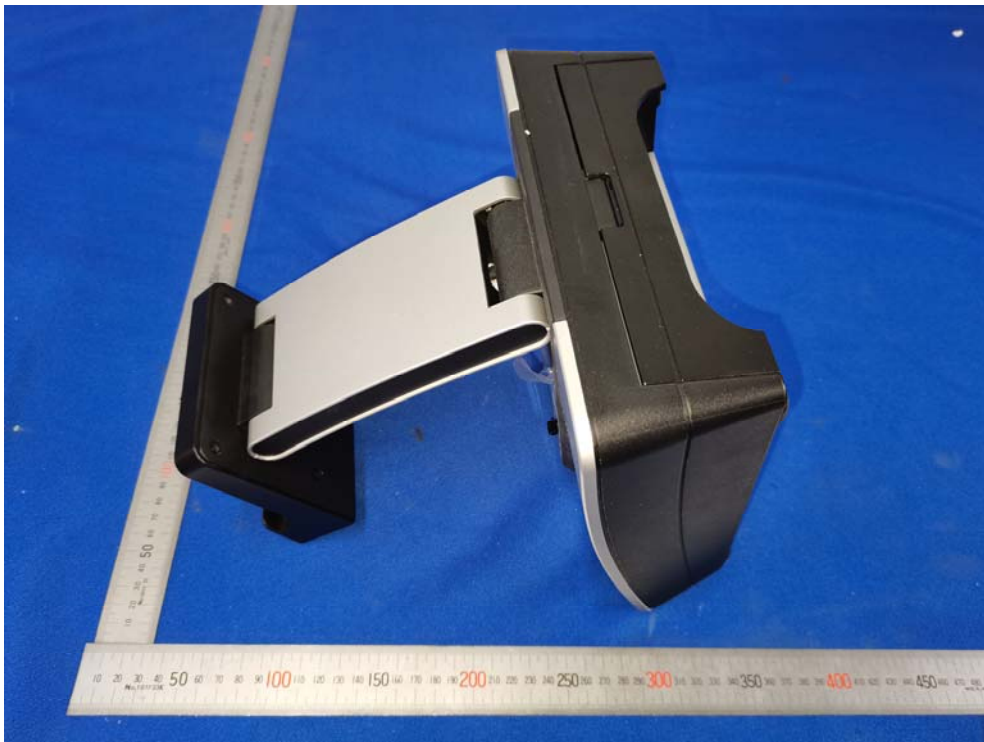

Outside View-Multi-functional Base

The report refers only to the sample tested and does not apply to the bulk.

This report is issued in confidence to the client and it will be strictly treated as such by the SHENZHEN TIMEWAY TESTING LABORATORIES. It may not be reproduced rather in its entirety or in part and it may not be used for advertising. The client to whom the report is issued may, however, show or send it . or a certified copy there of prepared by the SHENZHEN TIMEWAY TESTING LABORATORIES. to his customer. Supplier or others persons directly concerned. SHENZHEN TIMEWAY TESTING LABORATORIES. will not, without the consent of the client enter into any discussion of correspondence with any third party concerning the contents of the report. In the event of the improper use of the report. The SHENZHEN TIMEWAY TESTING LABORATORIES. reserves the rights to withdraw it and to adopt any other remedies which may be appropriate.