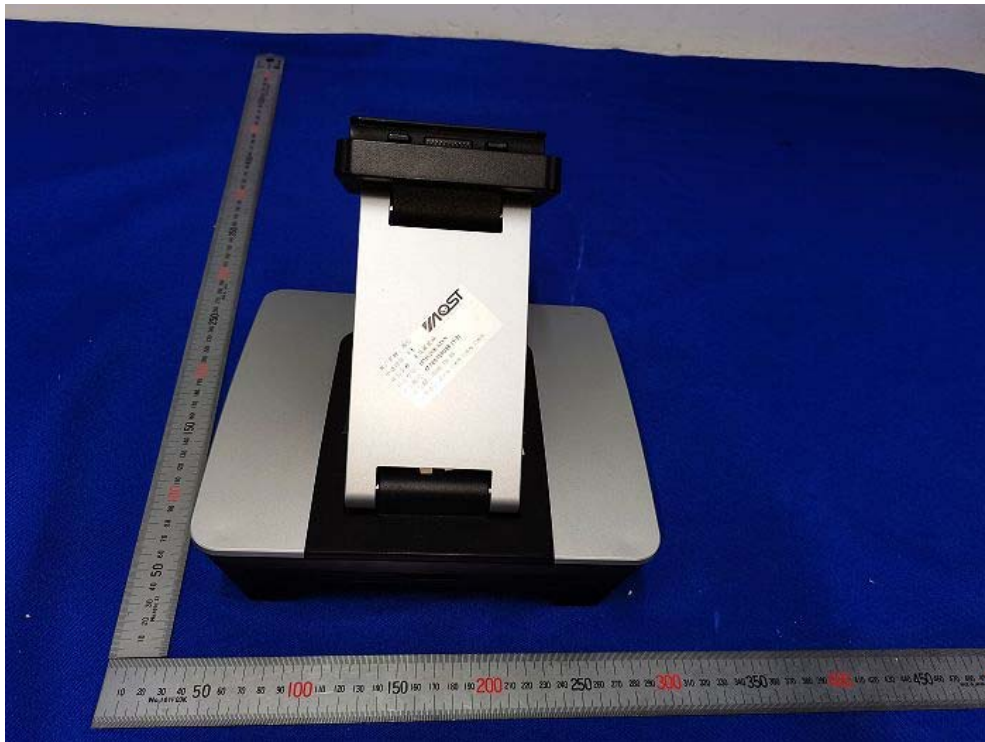

Outside View-Multi-functional Base

The report refers only to the sample tested and does not apply to the bulk.
This report is issued in confidence to the client and it will be strictly treated as such by the SHENZHEN TIMEWAY TESTING LABORATORIES. It may not be reproduced rather in its entirety or in part and it may not be used for adverting. The client to whom the report is issued may, however, show or send it . or a certified copy there of prepared by the SHENZHEN TIMEWAY TESTING LABORATORIES. to his customer. Supplier or others persons directly concerned. SHENZHEN TIMEWAY TESTING LABORATORIES. will not, without the consent of the client enter into any discussion of correspondence with any third party concerning the contents of the report.
In the event of the improper use of the report. The SHENZHEN TIMEWAY TESTING LABORATORIES. reserves the rights to withdraw it and to adopt any other remedies which may be appropriate.