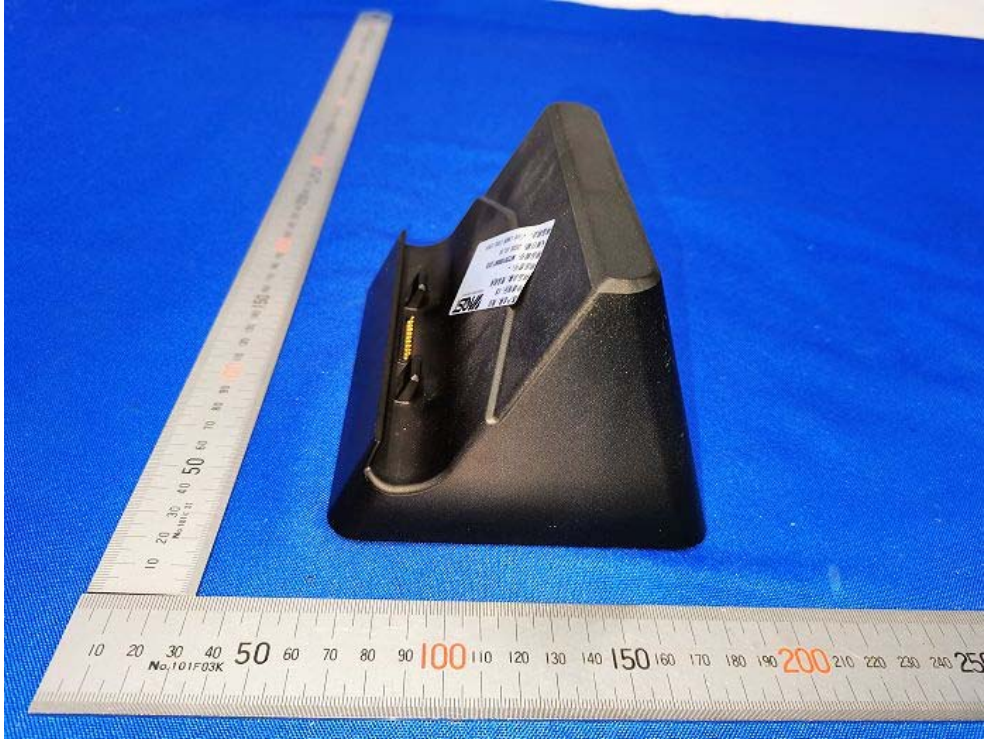

Outside View-Simple Base

The report refers only to the sample tested and does not apply to the bulk.

This report is issued in confidence to the client and it will be strictly treated as such by the SHENZHEN TIMEWAY TESTING LABORATORIES. It may not be reproduced rather in its entirety or in part and it may not be used for advertising. The client to whom the report is issued may, however, show or send it . or a certified copy there of prepared by the SHENZHEN TIMEWAY TESTING LABORATORIES. to his customer. Supplier or others persons directly concerned. SHENZHEN TIMEWAY TESTING LABORATORIES. will not, without the consent of the client enter into any discussion of correspondence with any third party concerning the contents of the report.

In the event of the improper use of the report. The SHENZHEN TIMEWAY TESTING LABORATORIES. reserves the rights to withdraw it and to adopt any other remedies which may be appropriate.