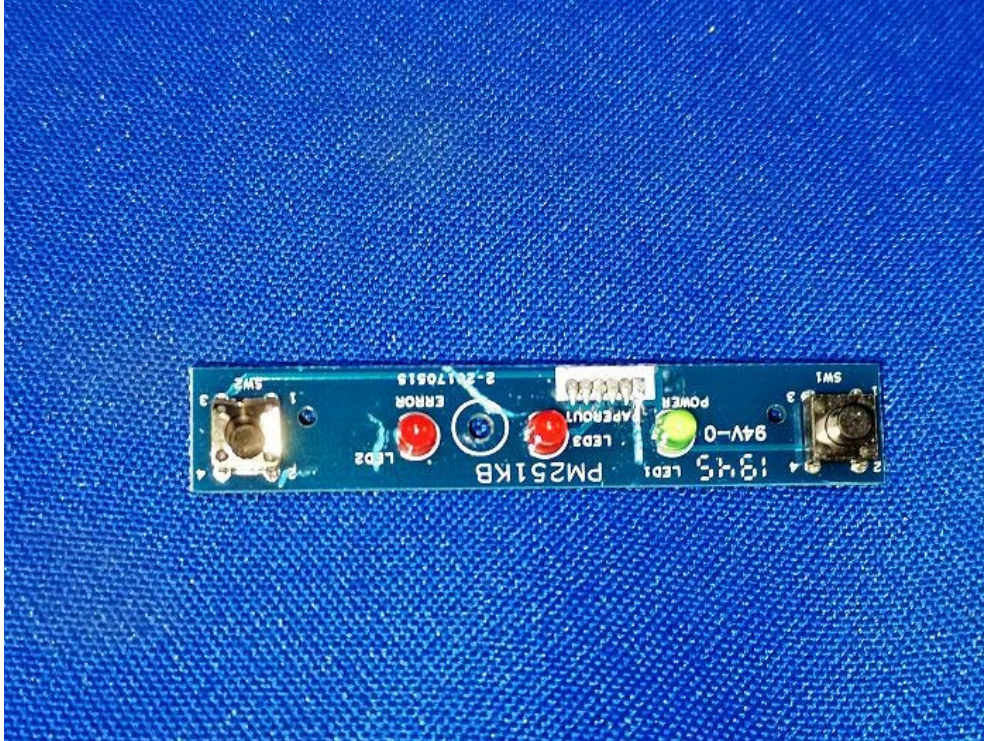

Inside view-Multi-functional Base

End of the report

The report refers only to the sample tested and does not apply to the bulk.

This report is issued in confidence to the client and it will be strictly treated as such by the SHENZHEN TIMEWAY TESTING LABORATORIES. It may not be reproduced rather in its entirety or in part and it may not be used for advertising. The client to whom the report is issued may, however, show or send it . or a certified copy there of prepared by the SHENZHEN TIMEWAY TESTING LABORATORIES. to his customer. Supplier or others persons directly concerned. SHENZHEN TIMEWAY TESTING LABORATORIES. will not, without the consent of the client enter into any discussion of correspondence with any third party concerning the contents of the report. In the event of the improper use of the report. The SHENZHEN TIMEWAY TESTING LABORATORIES. reserves the rights to withdraw it and to adopt any other remedies which may be appropriate.