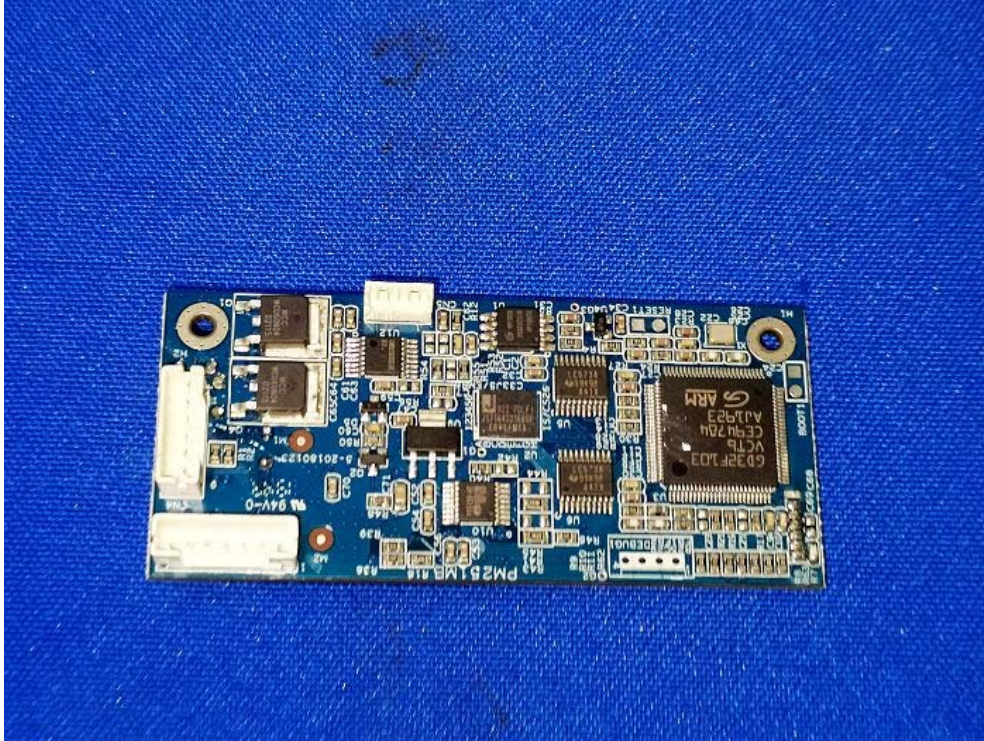

Inside view-Multi-functional Base

The report refers only to the sample tested and does not apply to the bulk.
This report is issued in confidence to the client and it will be strictly treated as such by the SHENZHEN TIMEWAY TESTING LABORATORIES. It may not be reproduced rather in its entirety or in part and it may not be used for advertising. The client to whom the report is issued may, however, show or send it . or a certified copy there of prepared by the SHENZHEN TIMEWAY TESTING LABORATORIES. to his customer. Supplier or others persons directly concerned. SHENZHEN TIMEWAY TESTING LABORATORIES. will not, without the consent of the client enter into any discussion of correspondence with any third party concerning the contents of the report.
In the event of the improper use of the report. The SHENZHEN TIMEWAY TESTING LABORATORIES. reserves the rights to withdraw it and to adopt any other remedies which may be appropriate.