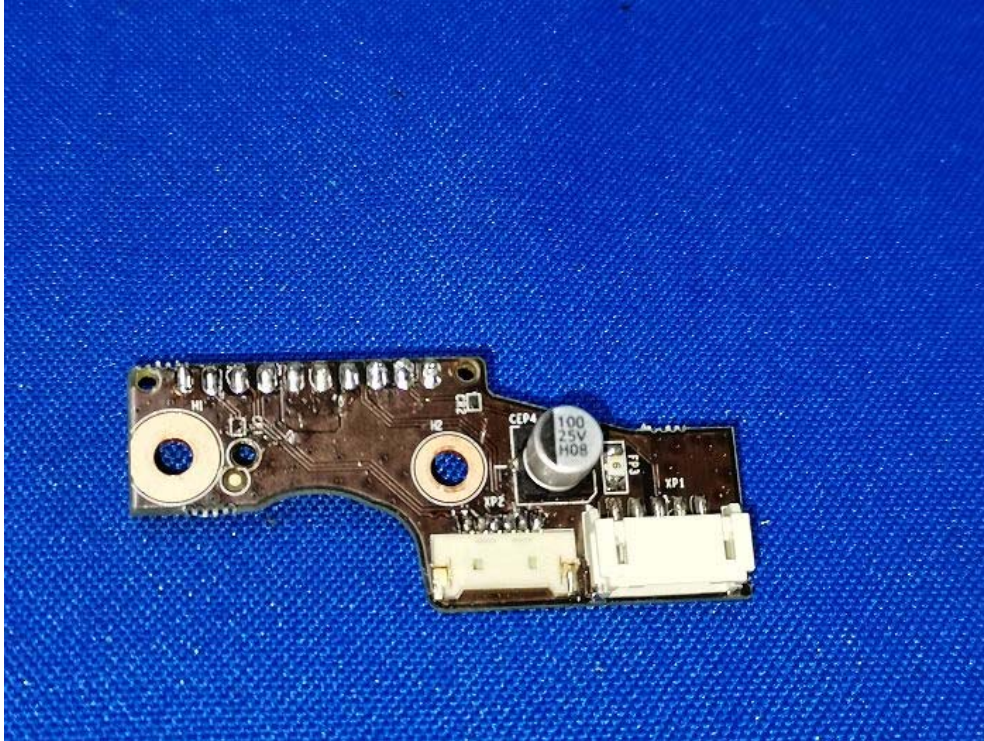

Inside view-Simple Base

The report refers only to the sample tested and does not apply to the bulk.
This report is issued in confidence to the client and it will be strictly treated as such by the SHENZHEN TIMEWAY TESTING LABORATORIES. It may not be reproduced rather in its entirety or in part and it may not be used for advertising. The client to whom the report is issued may, however, show or send it . or a certified copy there of prepared by the SHENZHEN TIMEWAY TESTING LABORATORIES. to his customer. Supplier or others persons directly concerned. SHENZHEN TIMEWAY TESTING LABORATORIES. will not, without the consent of the client enter into any discussion of correspondence with any third party concerning the contents of the report.
In the event of the improper use of the report. The SHENZHEN TIMEWAY TESTING LABORATORIES. reserves the rights to withdraw it and to adopt any other remedies which may be appropriate.