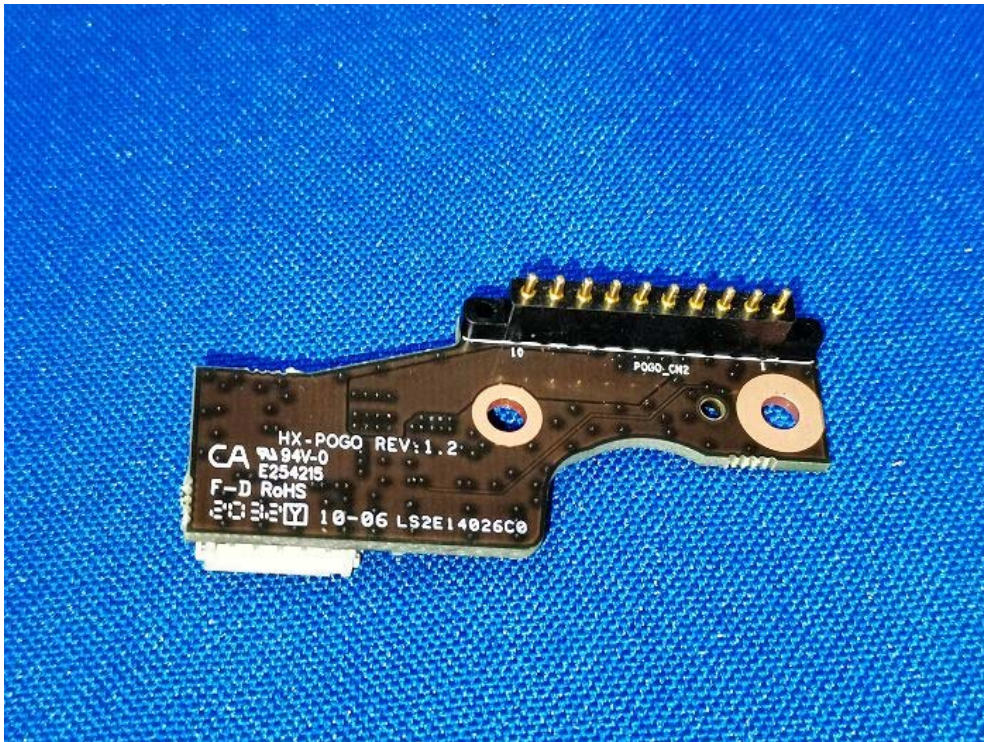

Inside view-Simple Base

The report refers only to the sample tested and does not apply to the bulk.
This report is issued in confidence to the client and it will be strictly treated as such by the SHENZHEN TIMEWAY TESTING LABORATORIES. It may not be reproduced rather in its entirety or in part and it may not be used for advertising. The client to whom the report is issued may, however, show or send it . or a certified copy there of prepared by the SHENZHEN TIMEWAY TESTING LABORATORIES. to his customer. Supplier or others persons directly concerned. SHENZHEN TIMEWAY TESTING LABORATORIES. will not, without the consent of the client enter into any discussion of correspondence with any third party concerning the contents of the report.
In the event of the improper use of the report. The SHENZHEN TIMEWAY TESTING LABORATORIES. reserves the rights to withdraw it and to adopt any other remedies which may be appropriate.