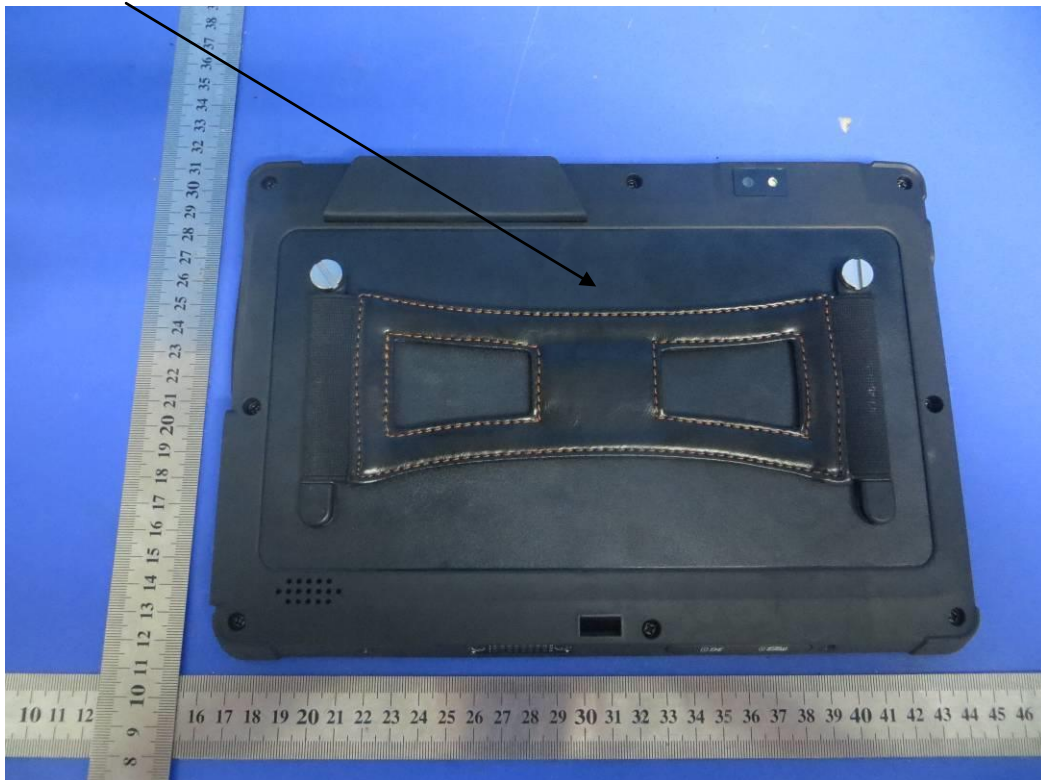

LABEL AND LOCATION

Size: 7.0cm(L) x 7.0cm(W)

Label Location

- Material: Tagboard
- Glue: adhesive sticker
- Font color: Black
- Label color: White