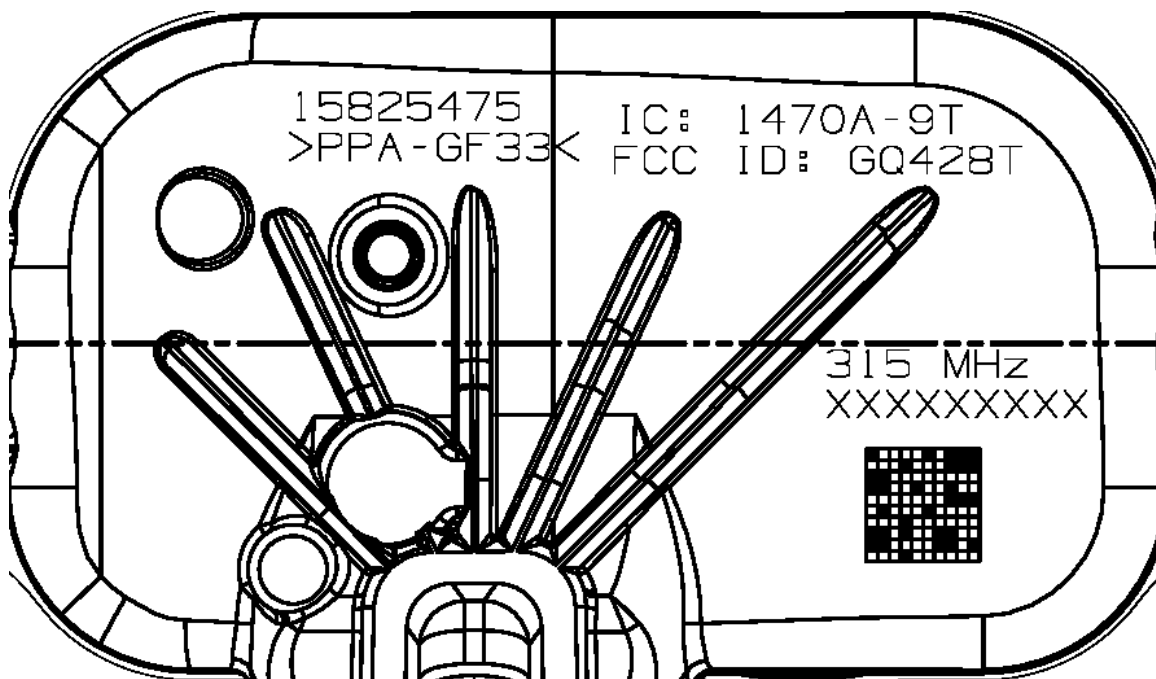

TRW Automotive
24175 Research Drive
Farmington Hills, MI 48335
Tel: 248.478.7210
Fax: 248.478.7241

Certification for TRW TPM '07 Sensor
Model # 15825475
FCC ID: "FCC ID: GQ428T"
Canadian IC: "IC: 1470A-9T"

TPMS HOUSING LABELING (Laser Etch)

CANADIAN IC ID: "IC: 1470A-9T"
FCC ID: "FCC ID: GQ428T"