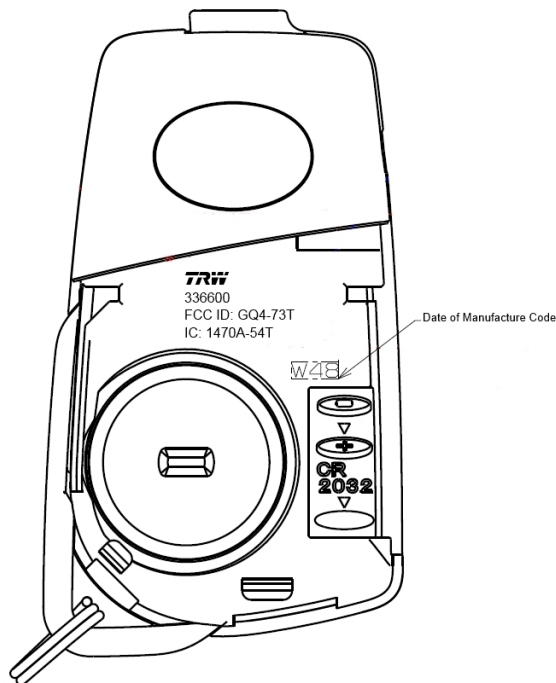

Subject line: Certification for Toyota 320B 312.10/314.35MHz RKE Transmitter
Models #: 336600
FCC ID: GQ4-73T
Canada IC: 1470A-54T

FCC/IC IDENTIFIER AND MODEL NUMBER

Please see Figure 1 for the FCC/IC Identifier Location.