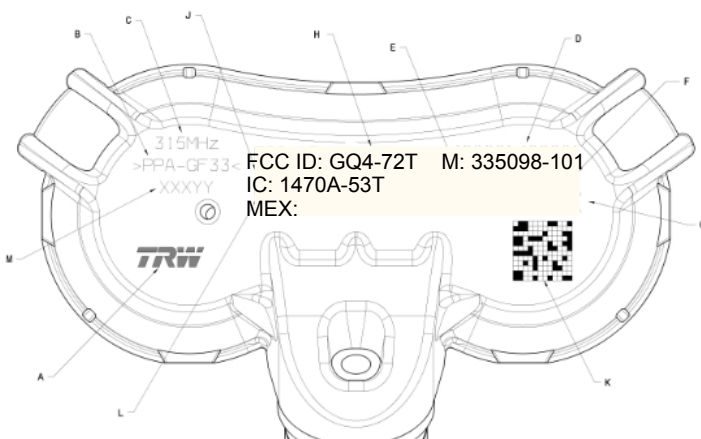

Certification for Toyota MY18 305B FSK 315 MHz TPM Sensor
 FCC ID: **GQ4-72T**
 Canada IC: **1470A-53T**
 Model #: 335098-101, 335098-102

FCC/IC IDENTIFIER AND MODEL NUMBER

40 deg stem

20 deg stem