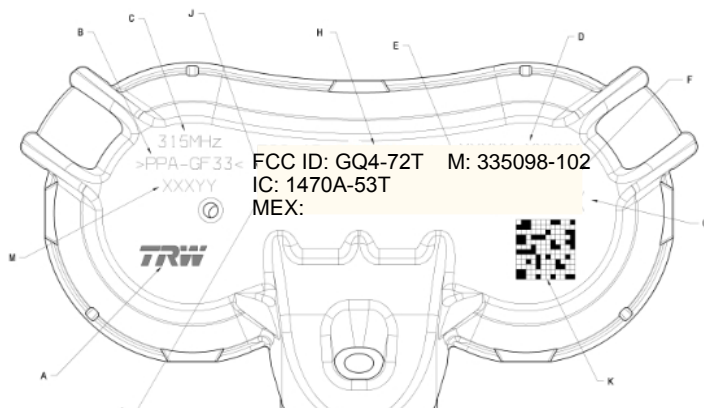

Certification for Toyota MY18 305B FSK 315 MHz TPM Sensor
 FCC ID: **GQ4-72T**
 Canada IC: **1470A-53T**
 Model #: 335098-101, 335098-102

FCC/IC IDENTIFIER AND MODEL NUMBER

40 deg stem

20 deg stem