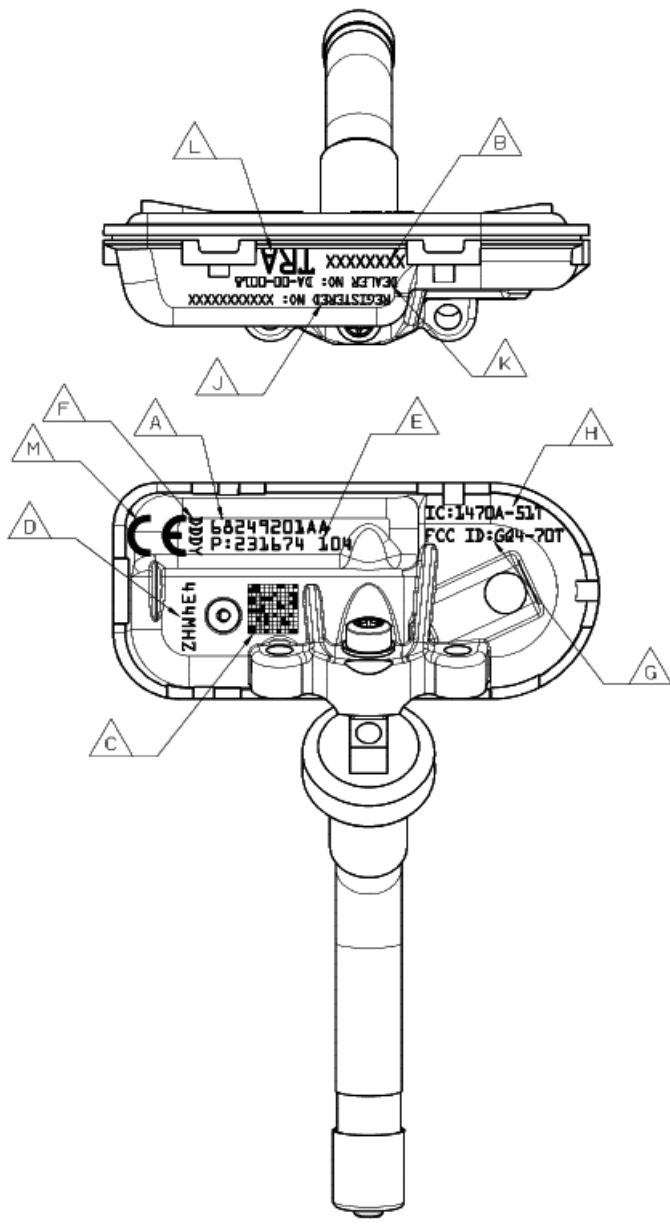

February 3, 2014

GE  
24175 Research Dr.  
Farmington Hills, MI 48335-2642  
Tel 248.478.7210  
Fax 248.699.4241

RE: Certification for Chrysler MY2014 KL/DS Sensor  
FCC ID: GQ4-70T  
Canada IC: 1470A-51T  
Model #: 231008, 231674

**FCC/IC IDENTIFIER AND MODEL NUMBER**

Please see Figure 1 for the FCC/IC Identifier location.

**Figure 1: Identifier Location For Each Model**