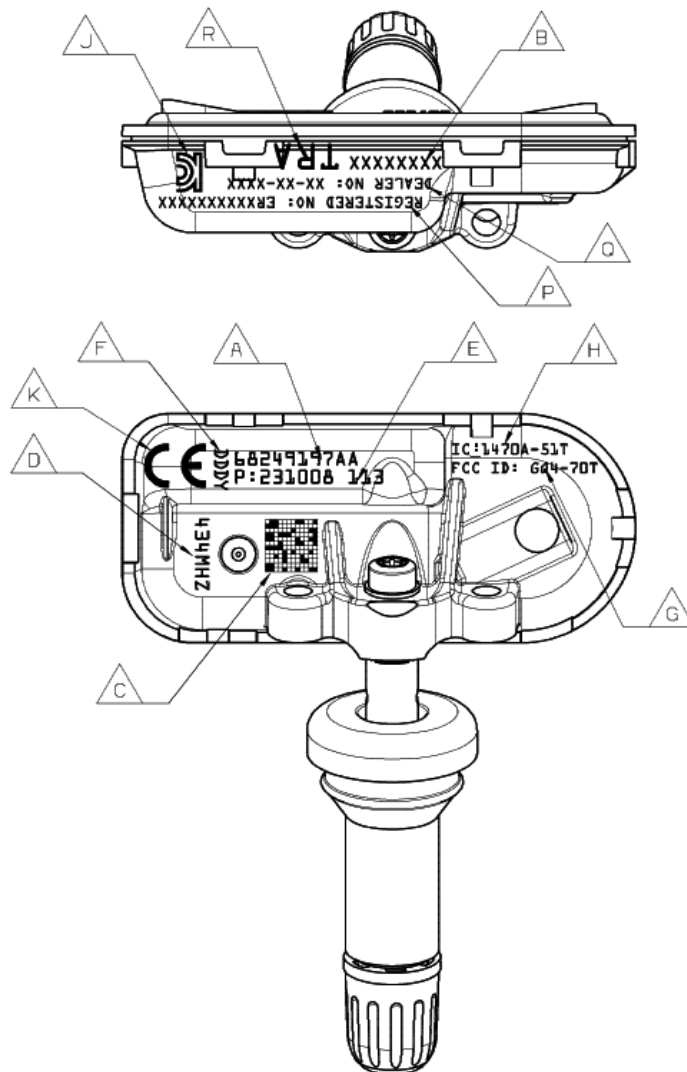

February 3, 2014

GE  
24175 Research Dr.  
Farmington Hills, MI 48335-2642  
Tel 248.478.7210  
Fax 248.699.4241

RE: Certification for Chrysler MY2014 KL/DS Sensor  
FCC ID: GQ4-70T  
Canada IC: 1470A-51T  
Model #: 231008, 231674

**FCC/IC IDENTIFIER AND MODEL NUMBER**

Please see Figure 1 for the FCC/IC Identifier location.

**Figure 1: Identifier Location For Each Model**