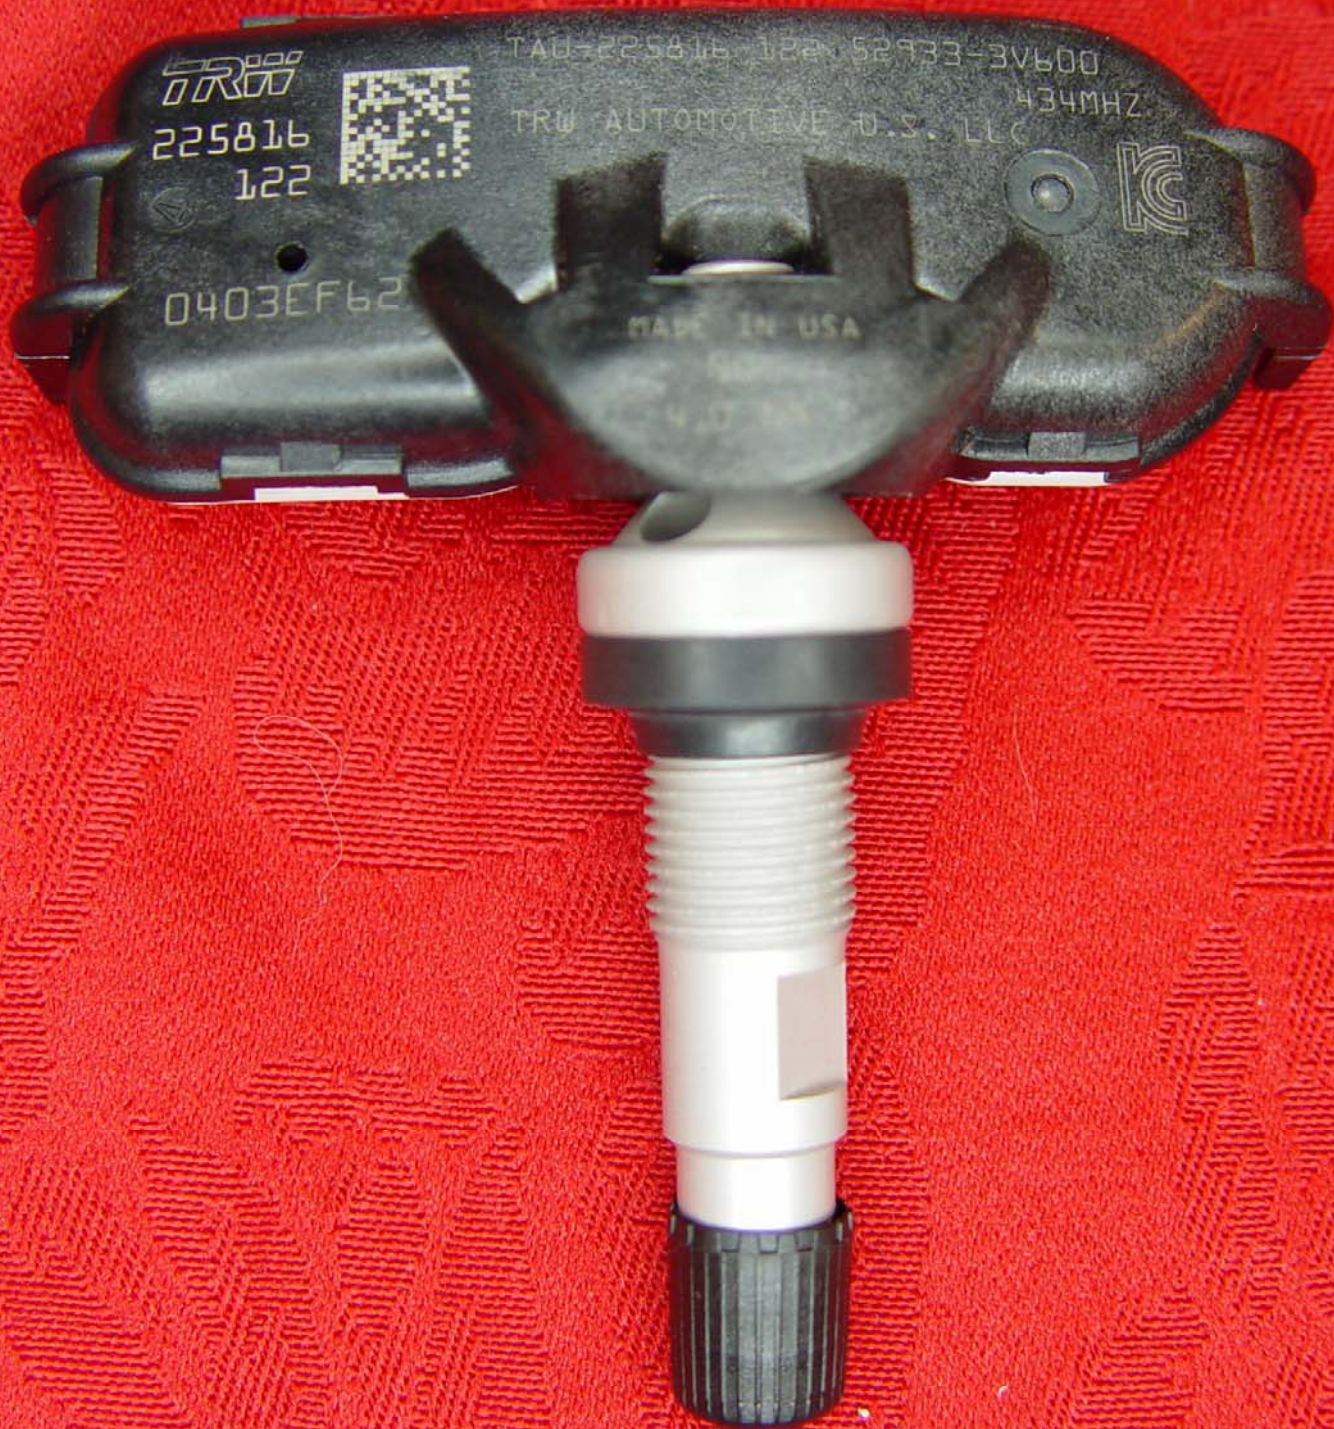

TRW
225816
122

TAU-225816-122 52933-3V600
TRW AUTOMOTIVE U.S. LLC

434MHz

0403F15E

MADE IN USA
NUT
4.0 NM

TRW

225816

122