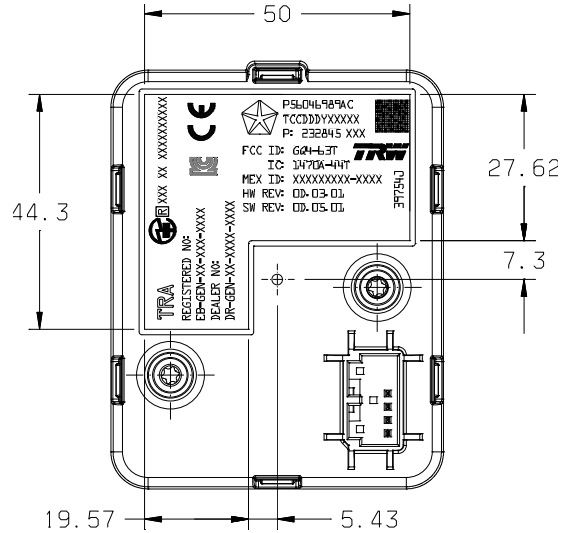

March 6, 2013

TRW Automotive
24175 Research Drive
Farmington Hills, MI 48335-2642
Tel 248.478.7210
Fax 248.699.4241

RE: Certification for Chrysler Ignition Node Module

Model #: 232845 and 232890
FCC ID: GQ4-63T
IC ID: 1470A-44T

The part markings for this module are laser-etched onto the plastic housing instead of applying a printed label.

Model: 232890

Model: 232845