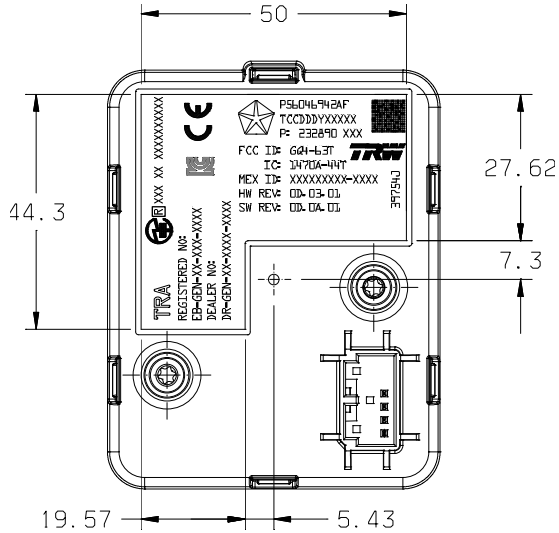

March 6, 2013

TRW Automotive
24175 Research Drive
Farmington Hills, MI 48335-2642
Tel 248.478.7210
Fax 248.699.4241

RE: Certification for Chrysler Ignition Node Module

Model #: 232845 and 232890
FCC ID: GQ4-63T
IC ID: 1470A-44T

The part markings for this module are laser-etched onto the plastic housing instead of applying a printed label.

Model: 232890

Model: 232845