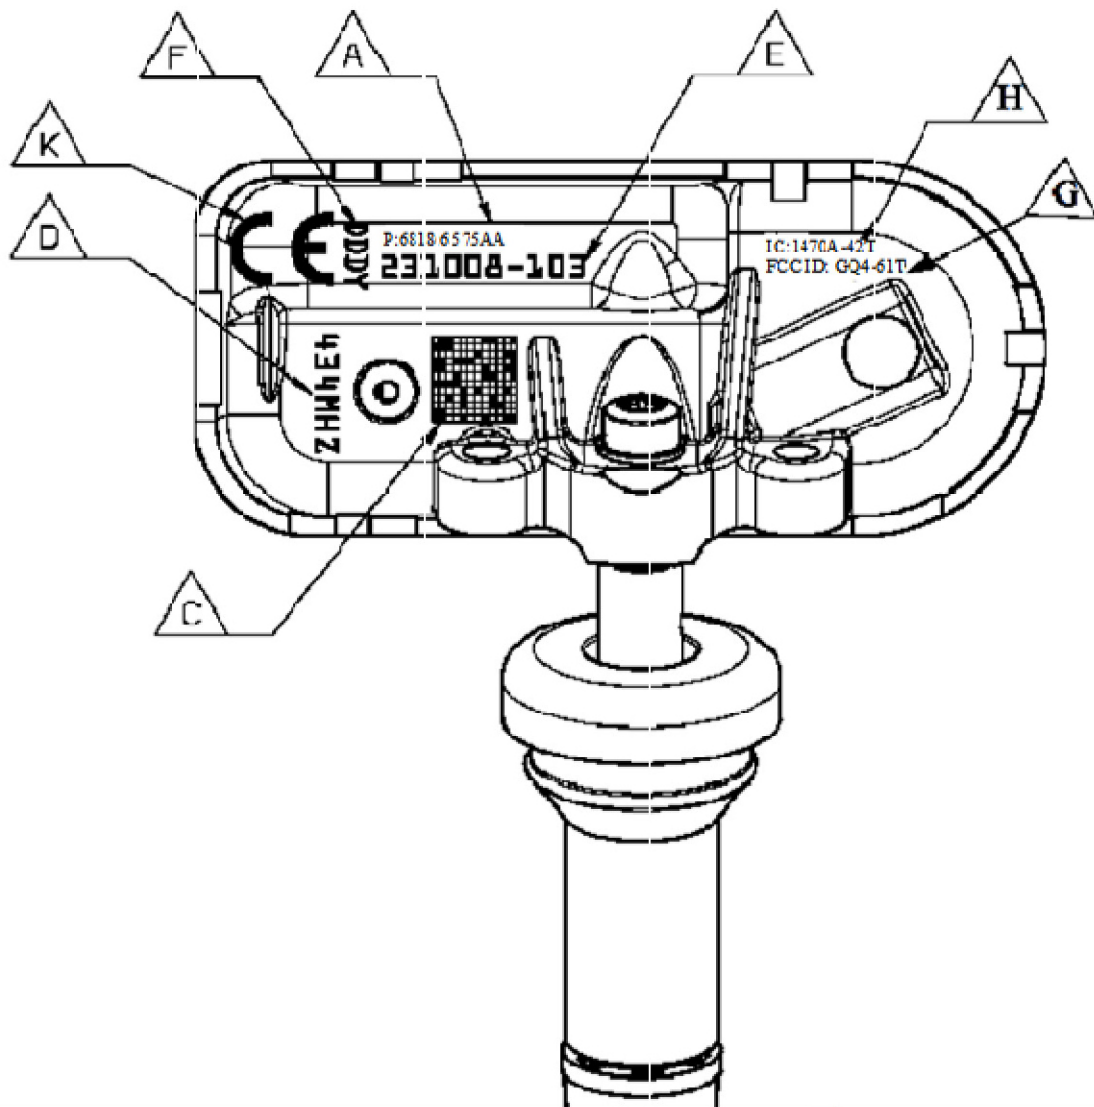

February 21, 2013

TEE
24175 Research Dr.
Farmington Hills, MI 48335-2642
Tel 248.478.7210
Fax 248.699.4241

RE: Certification for Chrysler MY2014 KL/DS Sensor
FCC ID: GQ4-61T
Canada IC: 1470A-42T
Model #: 68157568AA, 68186572AA, 68186575AA

FCC/IC IDENTIFIER AND MODEL NUMBER

Please see Figure 1 for the FCC/IC Identifier location.

Figure 1: Identifier Location For Each Model