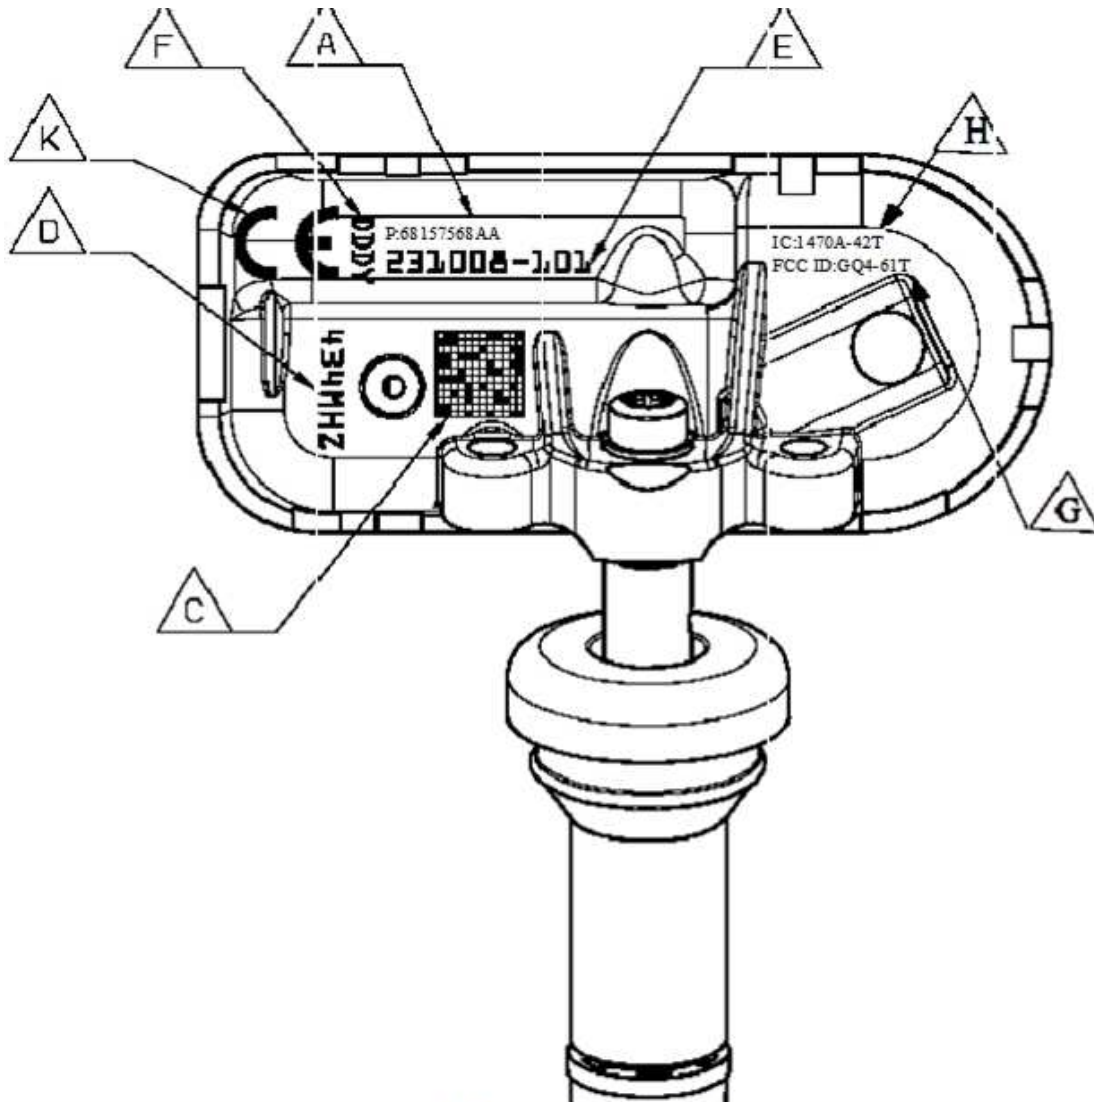

February 21, 2013

TEE
24175 Research Dr.
Farmington Hills, MI 48335-2642
Tel 248.478.7210
Fax 248.699.4241

RE: Certification for Chrysler MY2014 KL/DS Sensor
FCC ID: GQ4-61T
Canada IC: 1470A-42T
Model #: 68157568AA, 68186572AA, 68186575AA

FCC/IC IDENTIFIER AND MODEL NUMBER

Please see Figure 1 for the FCC/IC Identifier location.

Figure 1: Identifier Location For Each Model