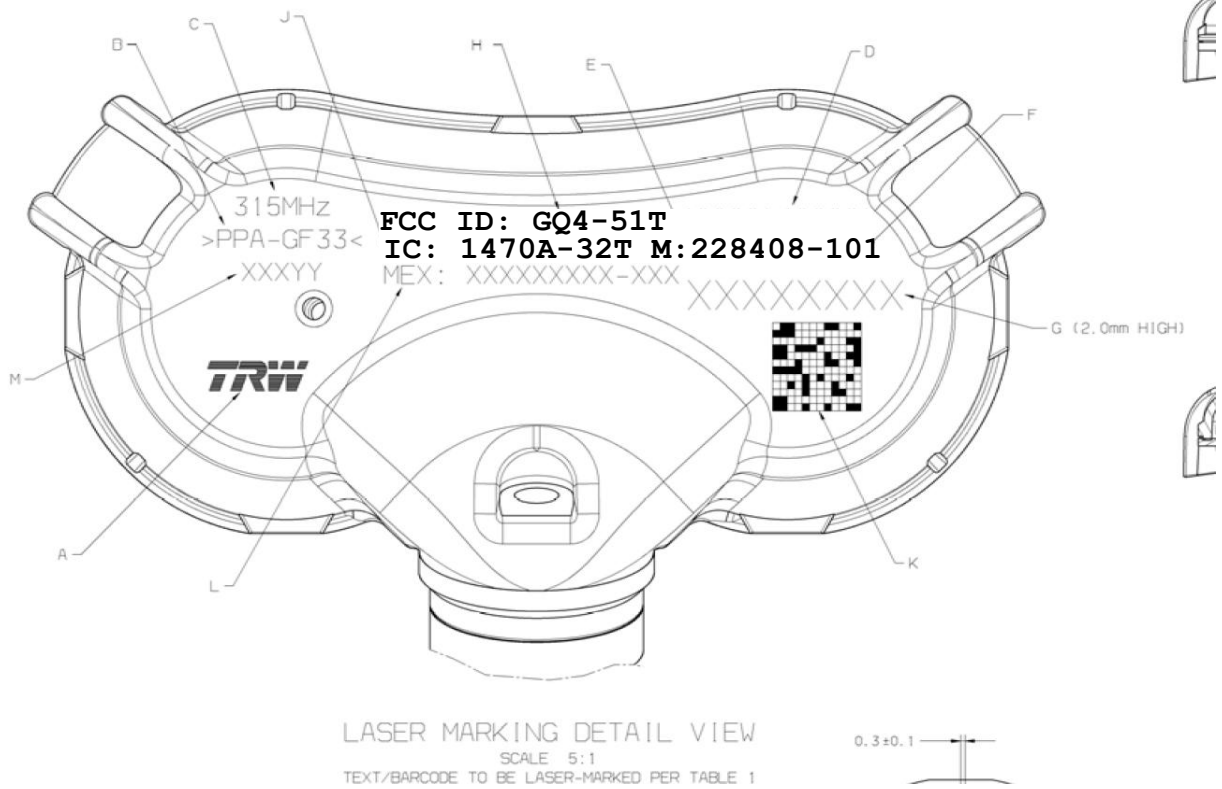

October 20, 2011

TEE
24175 Research Dr.
Farmington Hills, MI 48335-2642
Tel 248.478.7210
Fax 248.699.4241

RE: Certification for Toyota MY13 420A FSK 315 MHz TPM Sensor
FCC ID: GQ4-51T
Canada IC: 1470A-32T
Model #: 228408-101

FCC/IC IDENTIFIER AND MODEL NUMBER

See Figure 1.

Figure 1: Identifier Location

Laser Etching Identification

- E = IC Model Number
- H = FCC ID
- J = Canadian IC ID

Legal name here