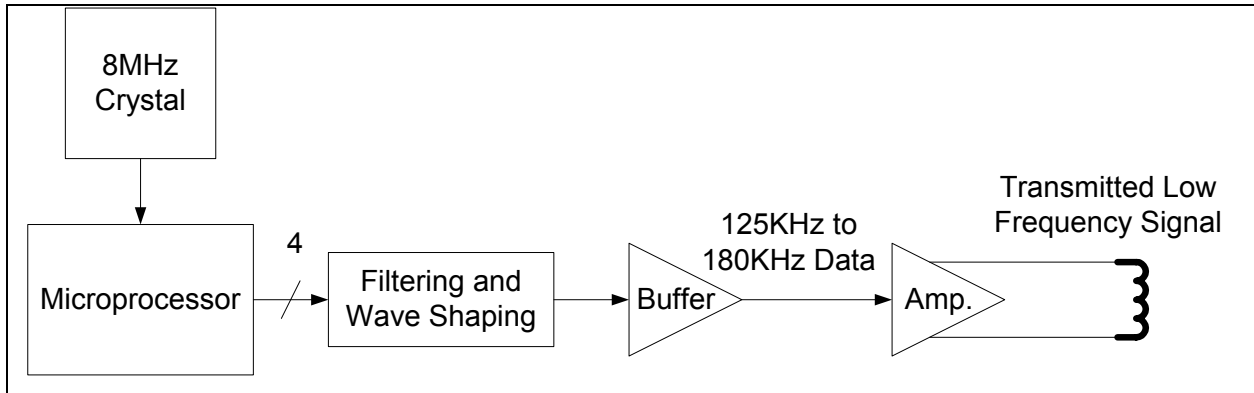

RE: Certification for TRW TPM '05 Highline Receiver
with Initiator

Highline Receiver Model #: 95800-26000
Initiator Model #: 95800-3E300
FCC ID: GQ4-39R
Canada IC: 1470A-11R

Figure 3b. TPM Highline Receiver Block Diagram