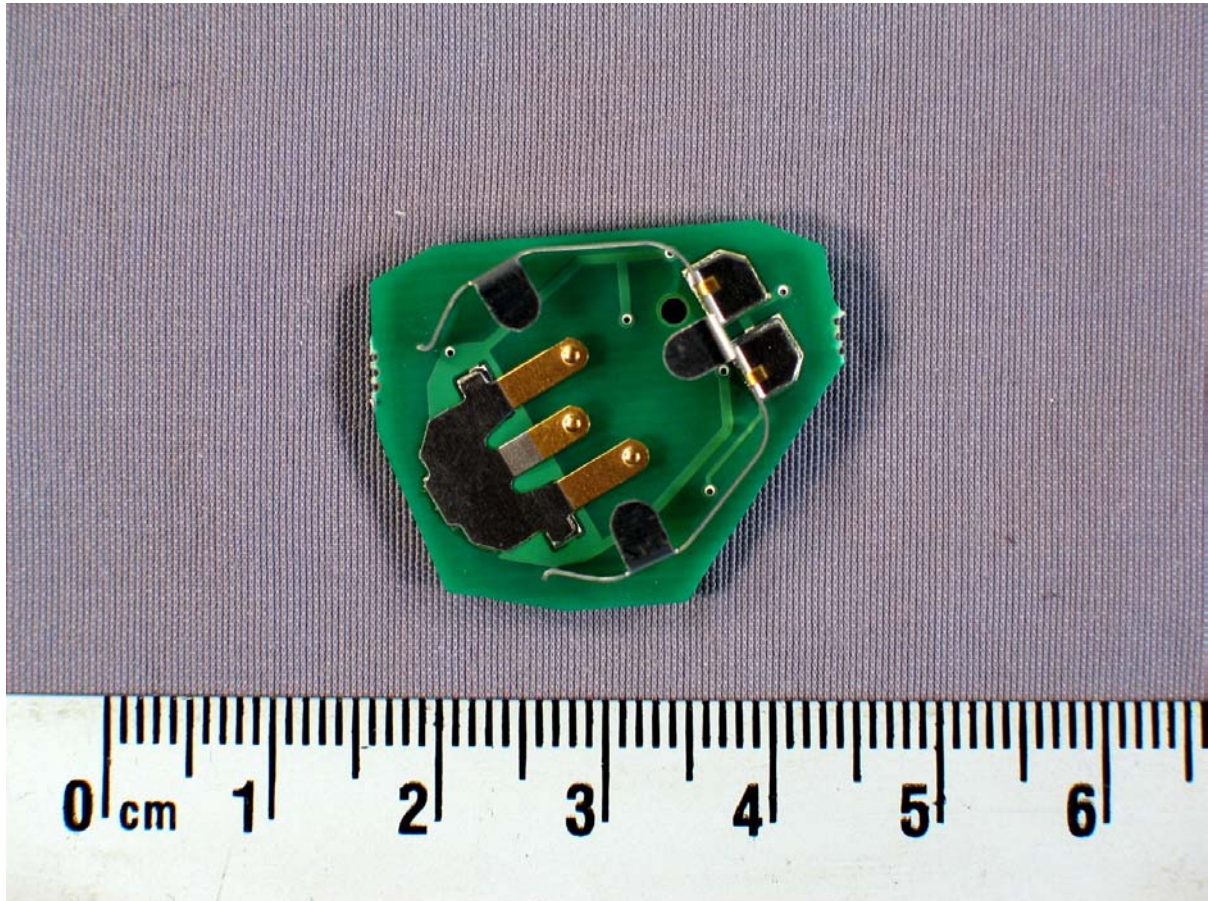

Description of EUT: Transmitter for a Remote Keyless Entry System
Manufacturer: TRW Automotive
Brand mark: TRW
Model: 38T (19T)

1.3 Interior view 3 of transmitter 38T (19T)

Photo 3: Interior view 3.

1.4 PCB side 1 of transmitter 38T (19T)

Photo 4: PCB side 1

Description of EUT: Transmitter for a Remote Keyless Entry System
Manufacturer: TRW Automotive
Brand mark: TRW
Model: 38T (19T)

1.5 PCB side 2 of transmitter 38T (19T)

Photo 5: PCB side 2