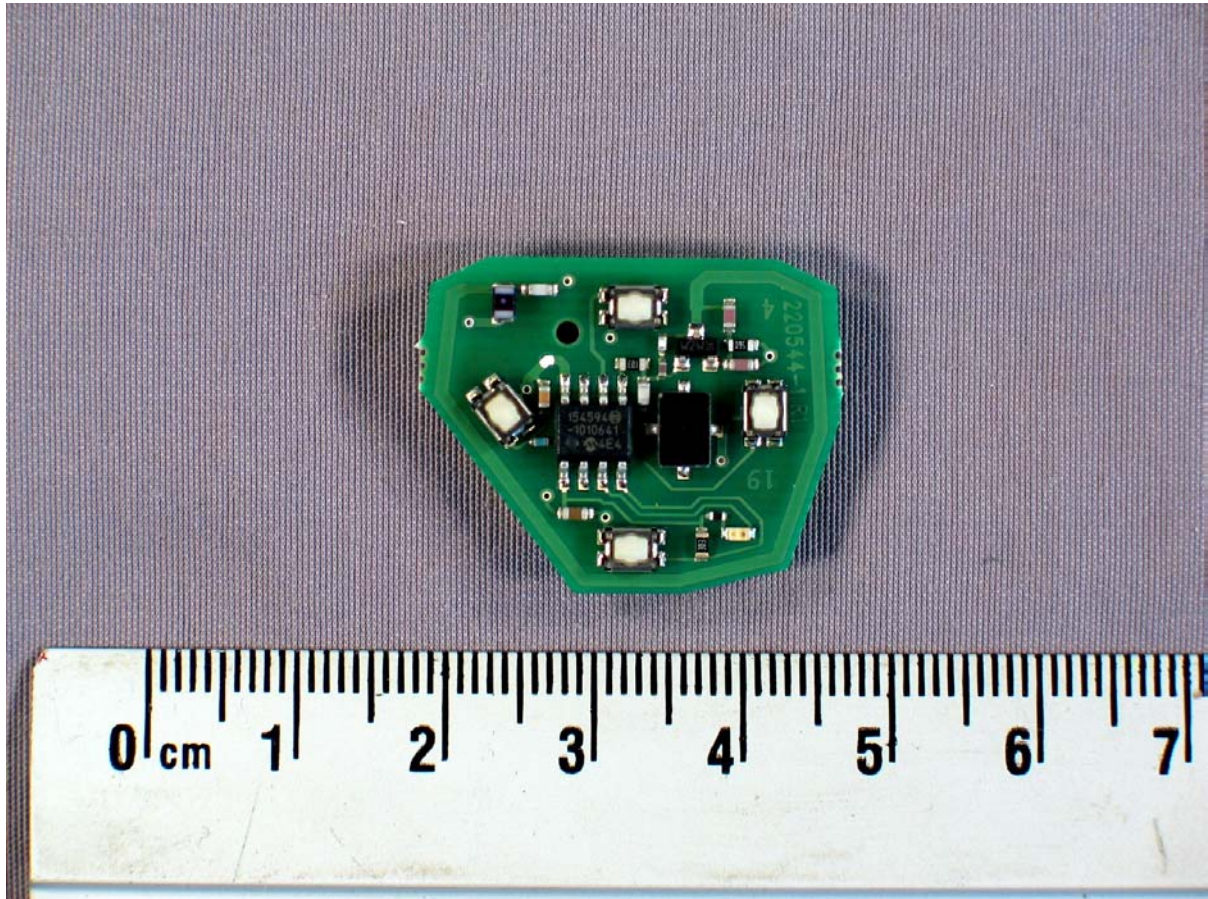

Photo 1: Interior view 1

Description of EUT: Transmitter for a Remote Keyless Entry System
Manufacturer: TRW Automotive
Brand mark: TRW
Model: 38T (19T)

1.2 Interior view 2 of transmitter 38T (19T)

Photo 2: Interior view 2.

Description of EUT: Transmitter for a Remote Keyless Entry System
Manufacturer: TRW Automotive
Brand mark: TRW
Model: 38T (19T)

1.3 Interior view 3 of transmitter 38T (19T)

Photo 3: Interior view 3.

1.4 PCB side 1 of transmitter 38T (19T)

Photo 4: PCB side 1

Description of EUT: Transmitter for a Remote Keyless Entry System
Manufacturer: TRW Automotive
Brand mark: TRW
Model: 38T (19T)

1.5 PCB side 2 of transmitter 38T (19T)

Photo 5: PCB side 2