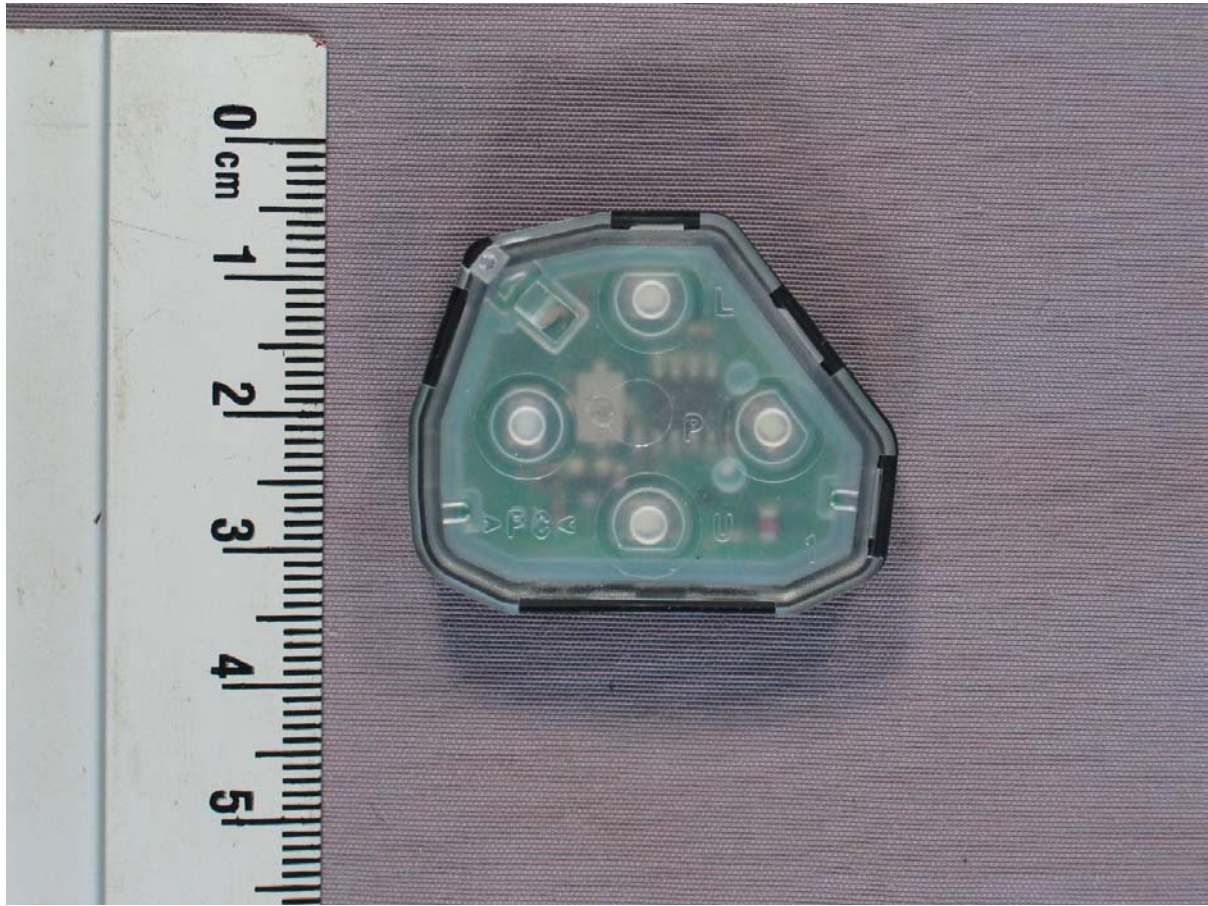

Photo 1: Interior view 1

Description of EUT: Transmitter for a Remote Keyless Entry System
Manufacturer: TRW Automotive
Brand mark: TRW
Model: 38T (19T)

1.2 Interior view 2 of transmitter 38T (19T)

Photo 2: Interior view 2.