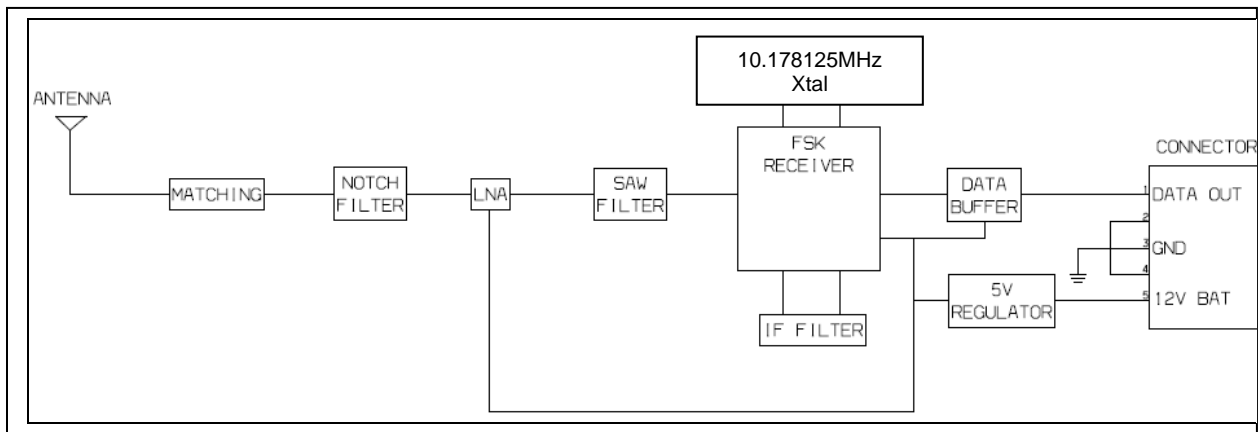

RE: Certification for TRW TPM '07 Receiver
Model #: 89760-0C010
89760-0C020
FCC ID: GQ4-37R
Canada IC: 1470A-9R

BLOCK DIAGRAM

Figure 2. TPM Receiver Block Diagram