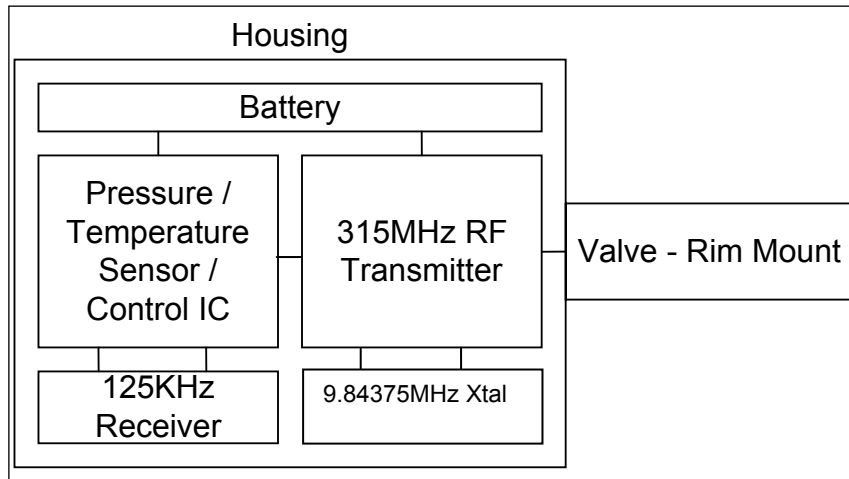

RE: Certification for TRW TPM '07 Sensor

FCC ID: GQ4-32T  
Canada IC: 1470A-13T

**BLOCK DIAGRAM**

**Figure 2. TPM Sensor Block Diagram**