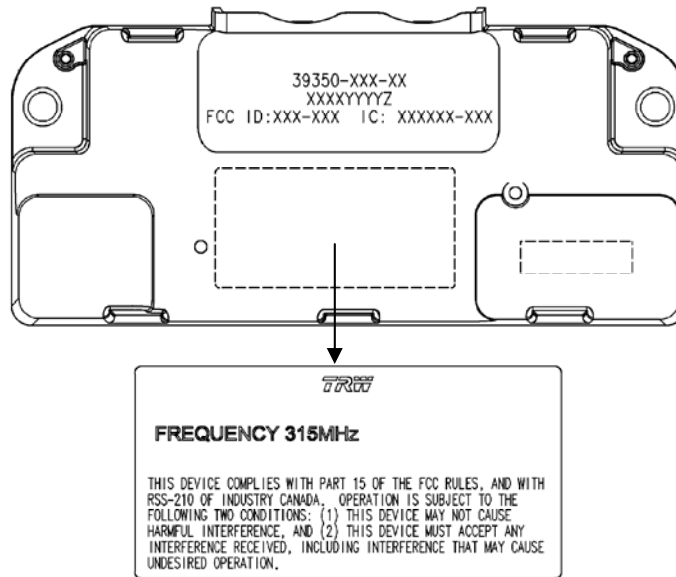

**RE: Certification for TRW TPM '05 Receiver**  
TRW Model #: 213373  
FCC ID: TBD  
Canada IC: TBD

**FCC/IC IDENTIFIER AND MODEL NUMBER**

Please see Figure 1 for the FCC/IC identifier location and Figure 2 for the model number location.

**Figure 1. FCC/IC Identifier Model Number Location**

The Honda model number for the receiver is: .....39350-SHJ-A6  
39350-SJA-A0  
39350-SJC-A0  
39350-S9V-A0  
39350-SDA-A0  
39350-SDB-A0  
39350-SDR-A0  
39350-SEP-A0

The FCC ID for the receiver is: .....GQ4-32R  
The Canada IC number for the receiver is:.....1470A-4R