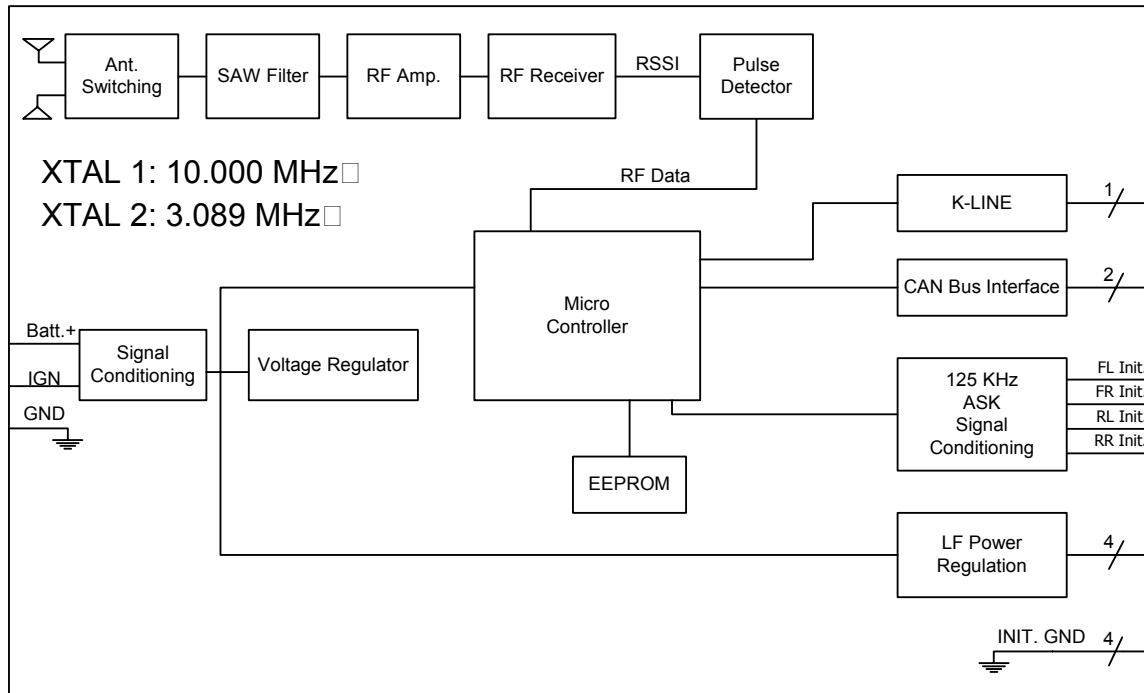

RE: Certification for TRW TPM '05 Receiver
TRW Model #: 213373
FCC ID: TBD
Canada IC: TBD

BLOCK DIAGRAM

Figure 2. TPM Receiver Block Diagram