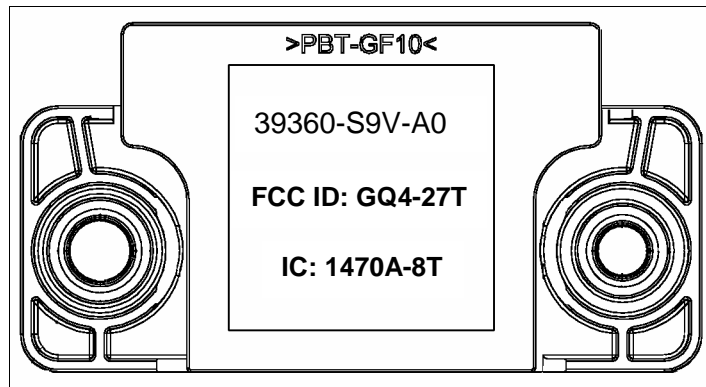

RE: Certification for TRW TPM '05 Initiator

Model #: 39360-S9V-A0
FCC ID: GQ4-27T
Canada IC: 1470A-8T

FCC/IC IDENTIFIER AND MODEL NUMBER

The figure shown below in Figure 1 will be embossed on the outside bottom side of the plastic case of the initiator.

Figure 1 TPM Initiator FCC/IC Identifier

The model number for the initiator is: **39360-S9V-A0**
The FCC ID for the initiator is: **GQ4-27T**
The Canada IC number for the initiator is: **1470A-8T**