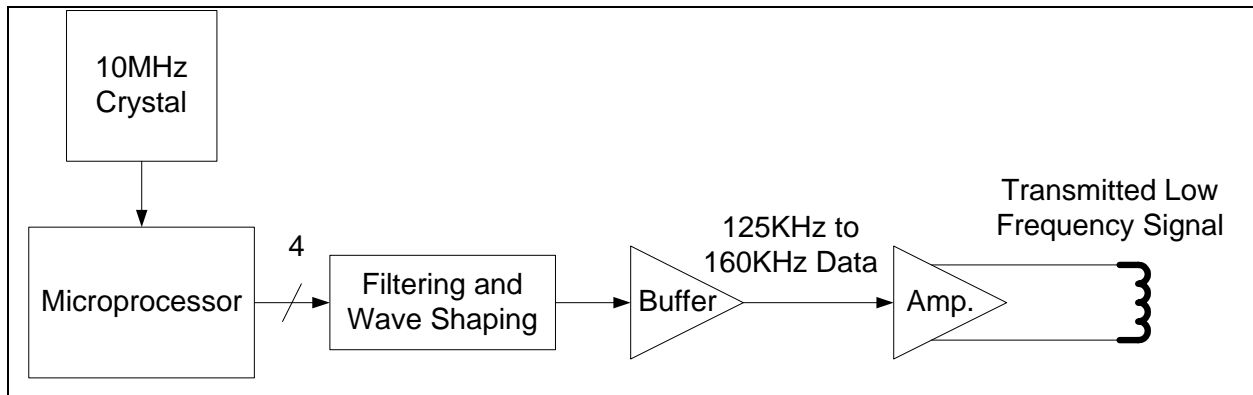

RE: Certification for TRW TPM '05 Initiator

Model #: 39360-S9V-A0
FCC ID: GQ4-27T
Canada IC: 1470A-8T

BLOCK DIAGRAM

Figure 2 TPM Initiator Block Diagram