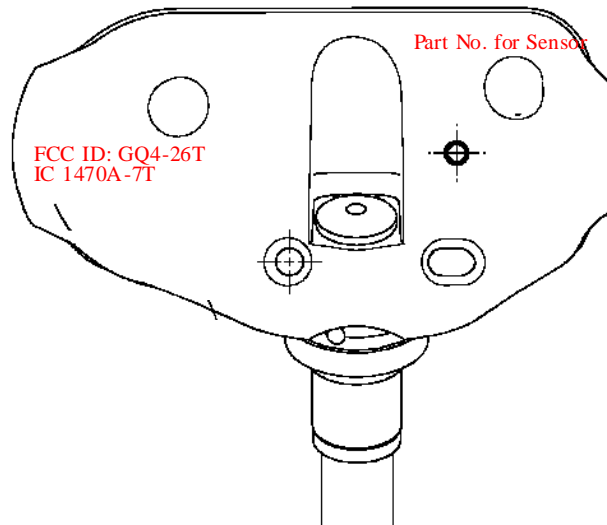

FCC/IC IDENTIFIER AND MODEL NUMBER

Please see Figure 1 for the FCC/IC identifier location and model number location.

Figure 1. FCC/IC Identifier and Model Number

The part number for the sensor is: **42753-SDAY-A710-M1 (Honda application) and 52933-1F000 (Hyundai application)**
The FCC ID for the sensor is: **GQ4-26T**
The Canada IC number for the sensor is: **1470A-7T**