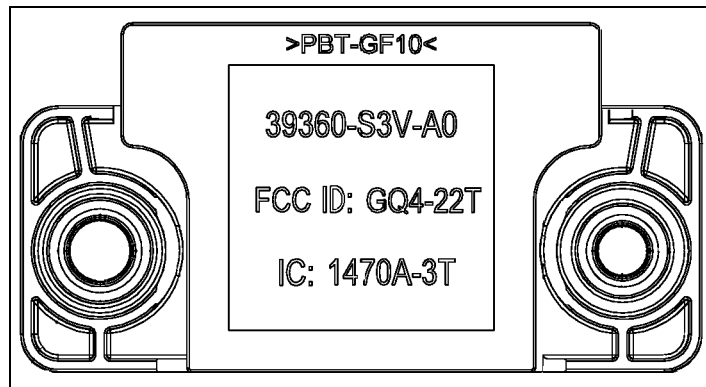

RE: Certification for TRW TPM '04 Initiator

Model #: 39360-S3V-A0
FCC ID: GQ4-22T
Canada IC: 1470A-3T

FCC/IC IDENTIFIER AND MODEL NUMBER

The figure shown below in Figure 1 will be embossed on the outside bottom side of the plastic case of the initiator.

Figure 1 TPM Initiator FCC/IC Identifier

The model number for the initiator is: **39360-S3V-A0**
The FCC ID for the initiator is: **GQ4-22T**
The Canada IC number for the initiator is: **1470A-3T**