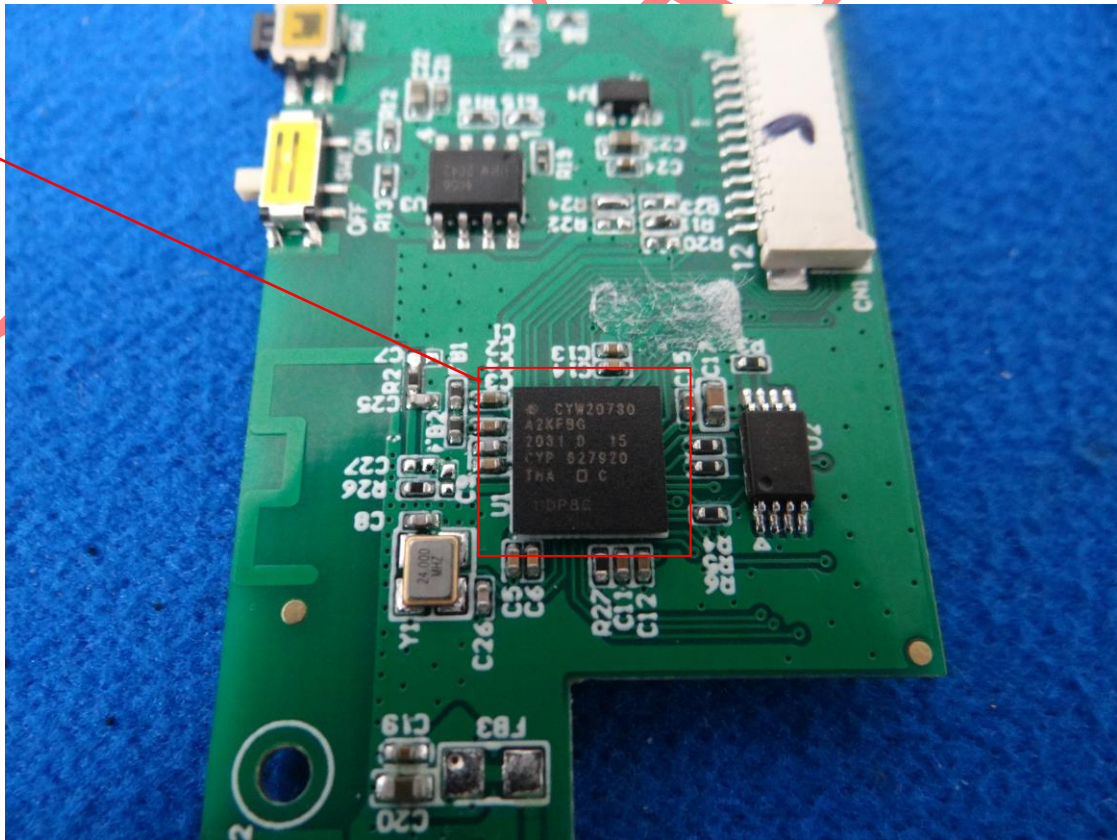

Antenna position

RF Chip

Battery  
Brand: JHY, Model: JHY 402025