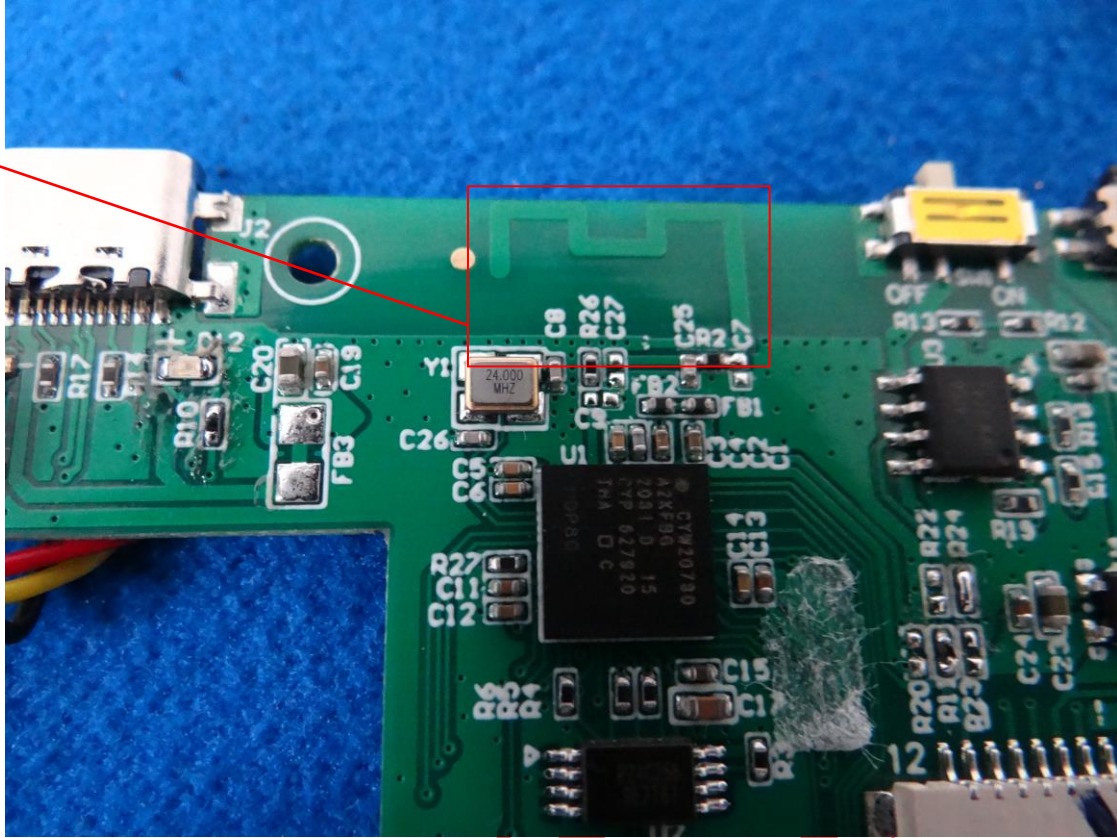

Antenna position

RF Chip

Battery  
Brand: JHY, Model: JHY 402025