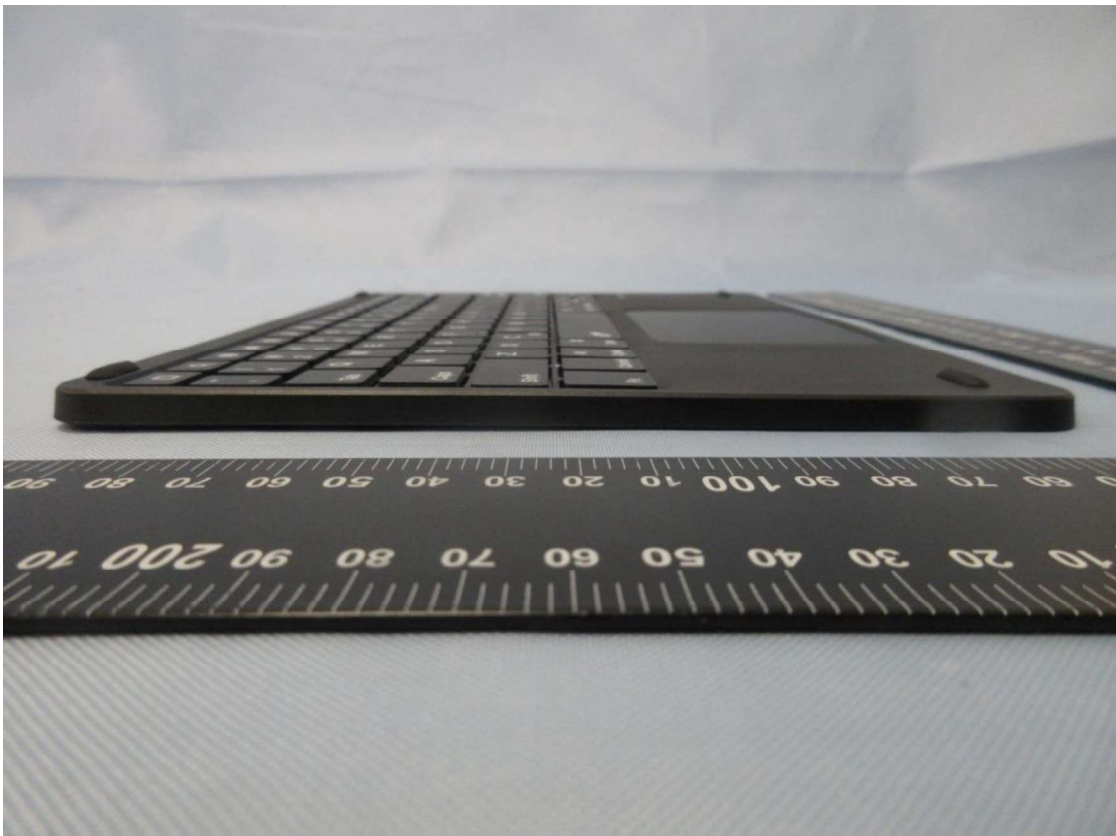

Product: Bluetooth Keyboard
Type Identification: WKB-850, WKB-850 PRO

Product: Bluetooth Keyboard

Type Identification: WKB-850, WKB-850 PRO

Product: Bluetooth Keyboard

Type Identification: WKB-850, WKB-850 PRO