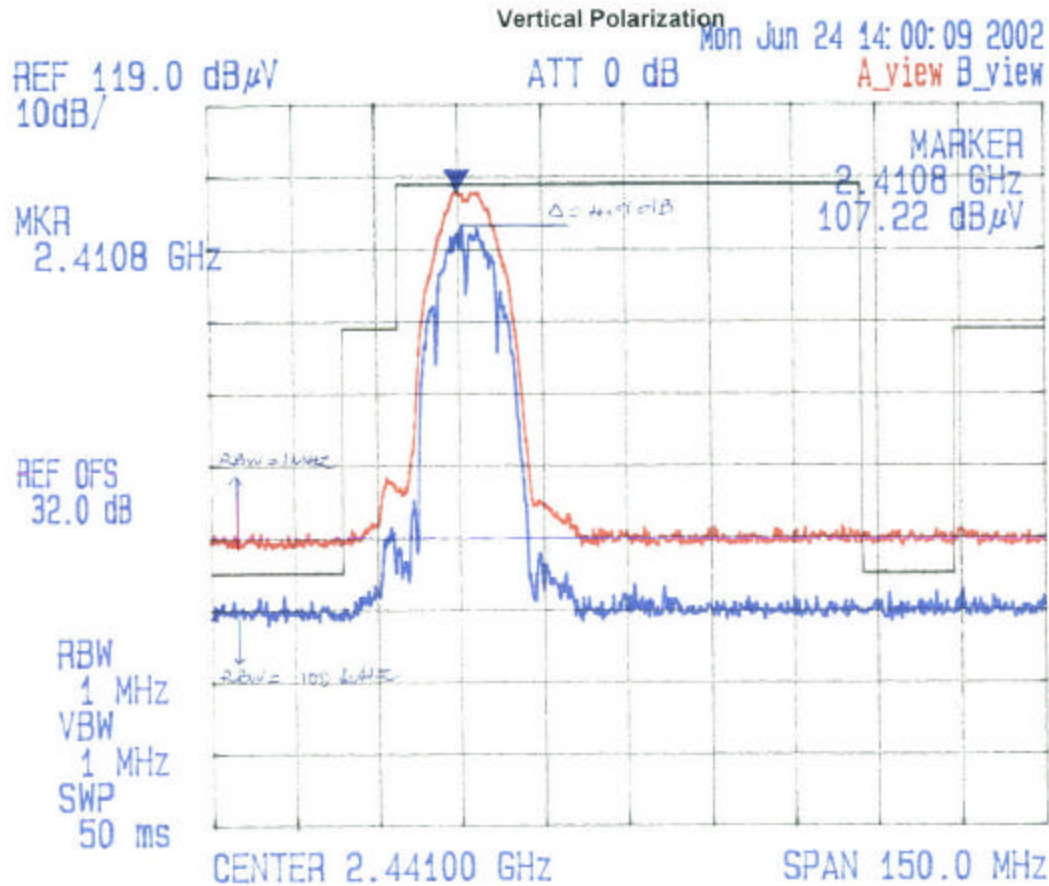

ANNEX 1 - PLOTS OF MEASUREMENTS - Radiated Band-Edge Emissions

NETPAD + TRX7431 (DSSS Modular Transceiver), Model NETPAD RLAN

PLOT # 29

FCC ID: GM3WLPC24HN

PSION TEKLOGIX INC.
NETPAD WITH TRX7431
2.4 GHz DSSS Radio, Data Rate: 11 Mb/s
Channel: 1 Tx Frequency: 2.412 MHz
RADIATED EMISSIONS @ 3 METERS

Date: June 24 2002
Tested by: Hung Trinh

PLOT # 29

ANNEX 1 - PLOTS OF MEASUREMENTS - Radiated Band-Edge Emissions

NETPAD + TRX7431 (DSSS Modular Transceiver), Model NETPAD RLAN

PLOT # 30

FCC ID: GM3WLPC24HN

PSION TEKLOGIX INC.
NETPAD WITH TRX7431
2.4 GHz DSSS Radio, Data Rate: 11 Mb/s
Channel: 1 Tx Frequency: 2.413 MHz
RADIATED EMISSIONS @ 3 METERS

Date: June 24 2002
Tested by: Hung Trinh

PLOT# 30

Horizontal Polarization

ANNEX 1 - PLOTS OF MEASUREMENTS - Radiated Band-Edge Emissions

NETPAD + TRX7431 (DSSS Modular Transceiver), Model NETPAD RLAN

PLOT # 31

FCC ID: GM3WLPC24HN

PSION TEKLOGIX INC.
NETPAD WITH TRX7431
2.4 GHz DSSS Radio, Data Rate: 11 Mb/s
Channel: 6 Tx Frequency: 2437 MHz
RADIATED EMISSIONS @ 3 METERS