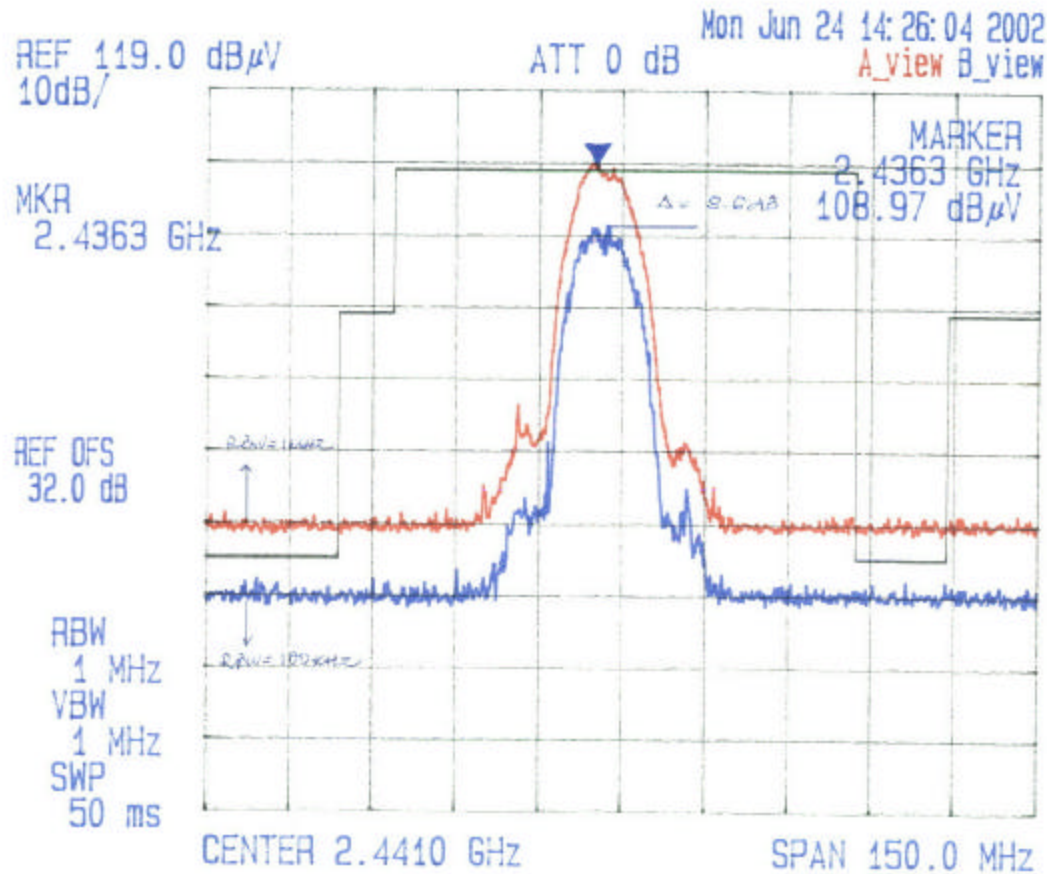

ANNEX 1 - PLOTS OF MEASUREMENTS - Radiated Band-Edge Emissions

NETPAD + TRX7431 (DSSS Modular Transceiver), Model NETPAD RLAN

PLOT # 29

FCC ID: GM3WLPC24HN

PSION TEKLOGIX INC.
NETPAD WITH TRX7431
2.4 GHz DSSS Radio, Data Rate: 11 Mb/s
Channel: 1 Tx Frequency: 2.412 MHz
RADIATED EMISSIONS @ 3 METERS

FCC ID: GM3WLPC24HN

PSION TEKLOGIX INC.
NETPAD WITH TRX7431
2.4 GHz DSSS Radio, Data Rate: 11 Mb/s
Channel: 6 Tx Frequency: 2437 MHz
RADIATED EMISSIONS @ 3 METERS

Date: June 24 2002
Tested by: Hung Trinh

PLOT # 32

Horizontal Polarization

ANNEX 1 - PLOTS OF MEASUREMENTS - Radiated Band-Edge Emissions

NETPAD + TRX7431 (DSSS Modular Transceiver), Model NETPAD RLAN

PLOT # 33

FCC ID: GM3WLPC24HN

PSION TEKLOGIX INC.
NETPAD WITH TRX7431
2.4 GHz DSSS Radio, Data Rate: 11 Mb/s
Channel: 11 Tx Frequency: 2462 MHz
RADIATED EMISSIONS @ 3 METERS