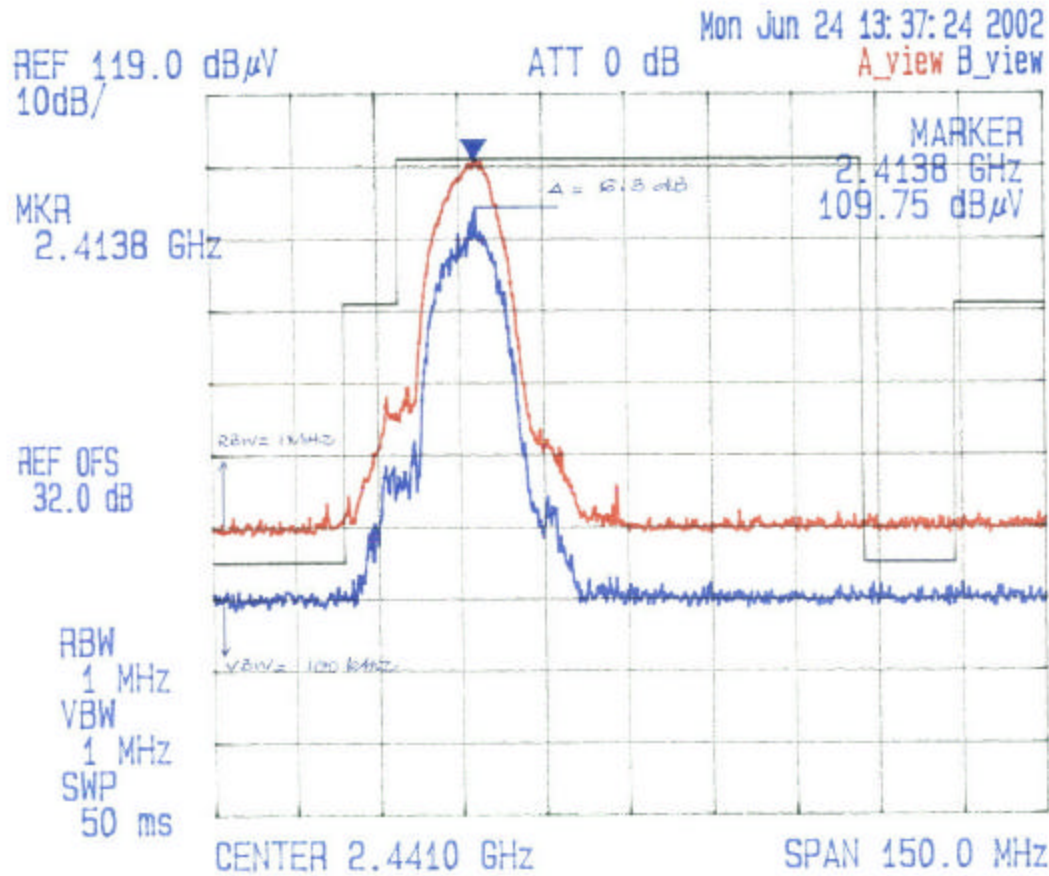

ANNEX 1 - PLOTS OF MEASUREMENTS - Radiated Band-Edge Emissions

NETPAD + TRX7431 (DSSS Modular Transceiver), Model NETPAD RLAN

PLOT # 29

FCC ID: GM3WLPC24HN

PSION TEKLOGIX INC.
NETPAD WITH TRX7431
2.4 GHz DSSS Radio, Data Rate: 11 Mb/s
Channel: 1 Tx Frequency: 2.412 MHz
RADIATED EMISSIONS @ 3 METERS

Date: June 24 2002
Tested by: Hung Trinh

PLOT # 29

ANNEX 1 - PLOTS OF MEASUREMENTS - Radiated Band-Edge Emissions

NETPAD + TRX7431 (DSSS Modular Transceiver), Model NETPAD RLAN

PLOT # 30

FCC ID: GM3WLPC24HN

PSION TEKLOGIX INC.
NETPAD WITH TRX7431
2.4 GHz DSSS Radio, Data Rate: 11 Mb/s
Channel: 1 Tx Frequency: 2.413 MHz
RADIATED EMISSIONS @ 3 METERS

Date: June 24 2002
Tested by: Hung Trinh

PLOT# 30

Horizontal Polarization

ANNEX 1 - PLOTS OF MEASUREMENTS - Radiated Band-Edge Emissions

NETPAD + TRX7431 (DSSS Modular Transceiver), Model NETPAD RLAN

PLOT # 31

FCC ID: GM3WLPC24HN

PSION TEKLOGIX INC.
NETPAD WITH TRX7431
2.4 GHz DSSS Radio, Data Rate: 11 Mb/s
Channel: 6 Tx Frequency: 2437 MHz
RADIATED EMISSIONS @ 3 METERS