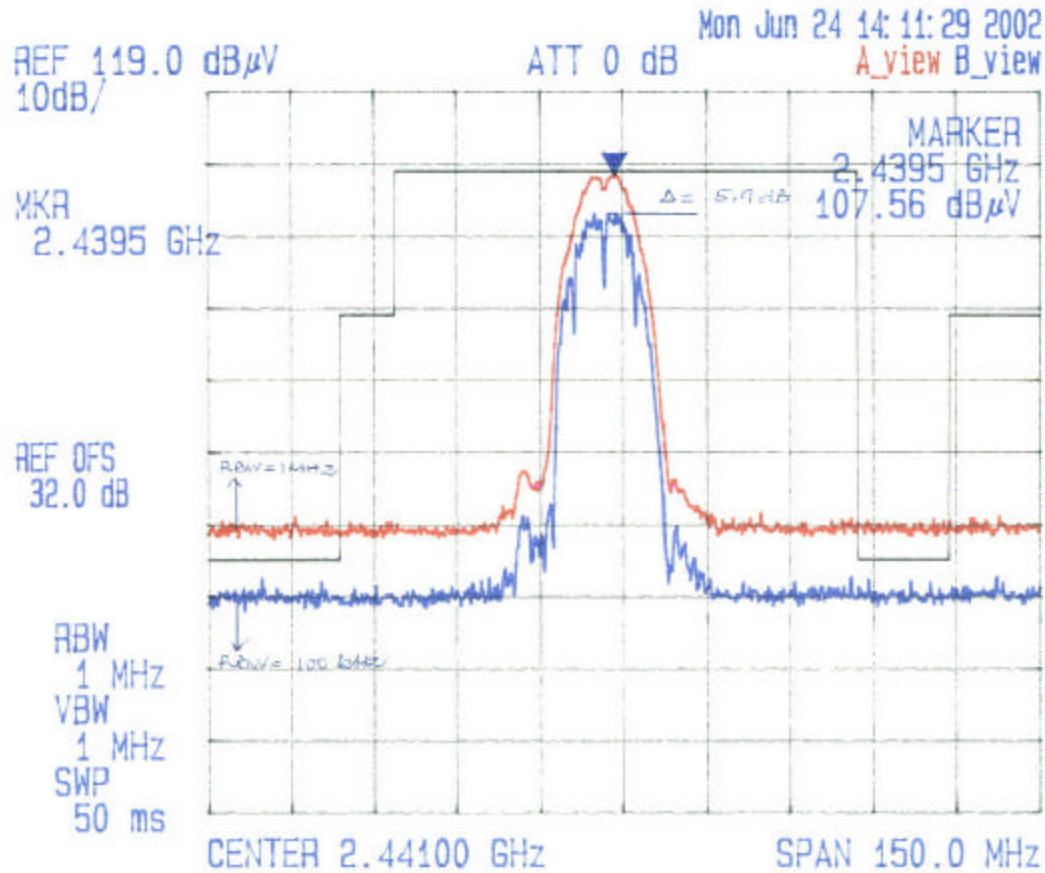

ANNEX 1 - PLOTS OF MEASUREMENTS - Radiated Band-Edge Emissions

NETPAD + TRX7431 (DSSS Modular Transceiver), Model NETPAD RLAN

PLOT # 29

FCC ID: GM3WLPC24HN

PSION TEKLOGIX INC.
NETPAD WITH TRX7431
2.4 GHz DSSS Radio, Data Rate: 11 Mb/s
Channel: 1 Tx Frequency: 2.412 MHz
RADIATED EMISSIONS @ 3 METERS

ANNEX 1 - PLOTS OF MEASUREMENTS - Radiated Band-Edge Emissions

NETPAD + TRX7431 (DSSS Modular Transceiver), Model NETPAD RLAN

PLOT # 31

FCC ID: GM3WLPC24HN

PSION TEKLOGIX INC.
NETPAD WITH TRX7431
2.4 GHz DSSS Radio, Data Rate: 11 Mb/s
Channel: 6 Tx Frequency: 2437 MHz
RADIATED EMISSIONS @ 3 METERS

Date: June 24 2002
Tested by: Hurig Trinh

PLOT # 31

Vertical Polarization

ANNEX 1 - PLOTS OF MEASUREMENTS - Radiated Band-Edge Emissions

NETPAD + TRX7431 (DSSS Modular Transceiver), Model NETPAD RLAN

PLOT # 32

FCC ID: GM3WLPC24HN

PSION TEKLOGIX INC.
NETPAD WITH TRX7431
2.4 GHz DSSS Radio, Data Rate: 11 Mb/s
Channel: 6 Tx Frequency: 2437 MHz
RADIATED EMISSIONS @ 3 METERS

Date: June 24 2002
Tested by: Hung Trinh