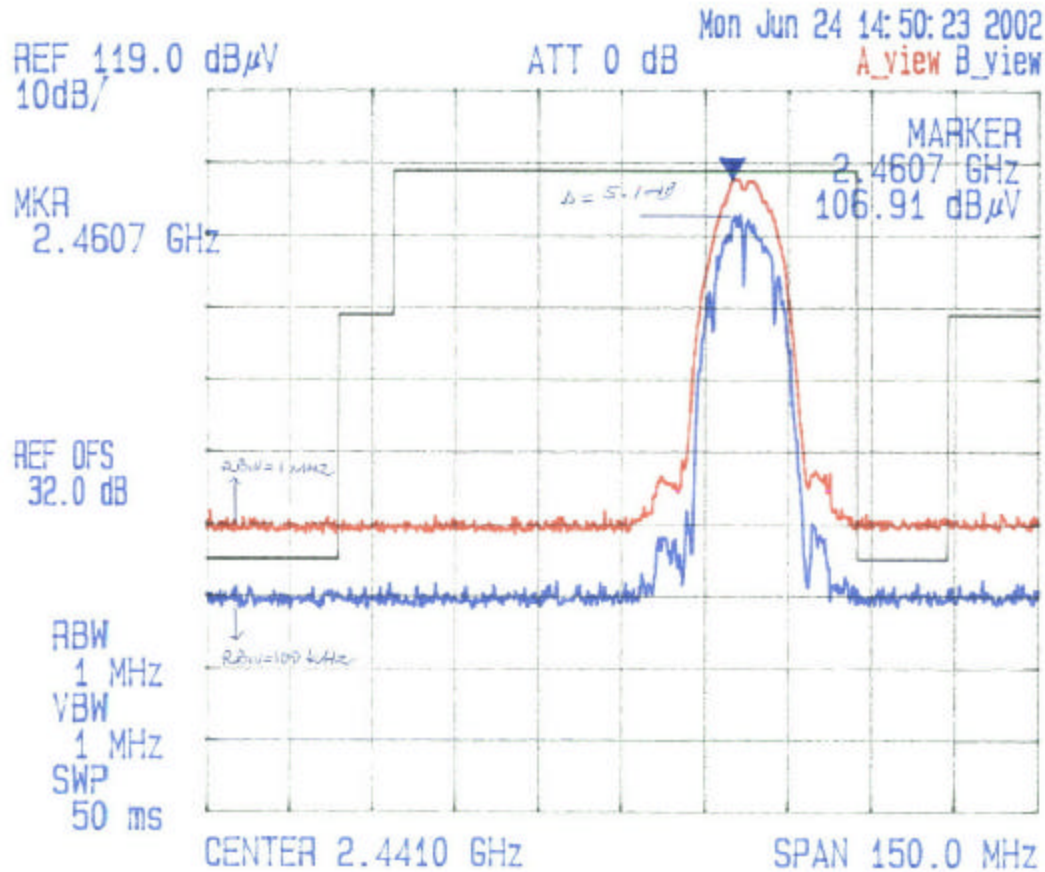

ANNEX 1 - PLOTS OF MEASUREMENTS - Radiated Band-Edge Emissions

NETPAD + TRX7431 (DSSS Modular Transceiver), Model NETPAD RLAN

PLOT # 29

FCC ID: GM3WLPC24HN

PSION TEKLOGIX INC.
NETPAD WITH TRX7431
2.4 GHz DSSS Radio, Data Rate: 11 Mb/s
Channel: 1 Tx Frequency: 2.412 MHz
RADIATED EMISSIONS @ 3 METERS

PLOT # 32

Horizontal Polarization

ANNEX 1 - PLOTS OF MEASUREMENTS - Radiated Band-Edge Emissions

NETPAD + TRX7431 (DSSS Modular Transceiver), Model NETPAD RLAN

PLOT # 33

FCC ID: GM3WLPC24HN

PSION TEKLOGIX INC.
NETPAD WITH TRX7431
2.4 GHz DSSS Radio, Data Rate: 11 Mb/s
Channel: 11 Tx Frequency: 2462 MHz
RADIATED EMISSIONS @ 3 METERS

Date: June 24, 2002
Tested by: Hung Trinh

PLOT # 33

Vertical Polarization

ANNEX 1 - PLOTS OF MEASUREMENTS - Radiated Band-Edge Emissions

NETPAD + TRX7431 (DSSS Modular Transceiver), Model NETPAD RLAN

PLOT # 34