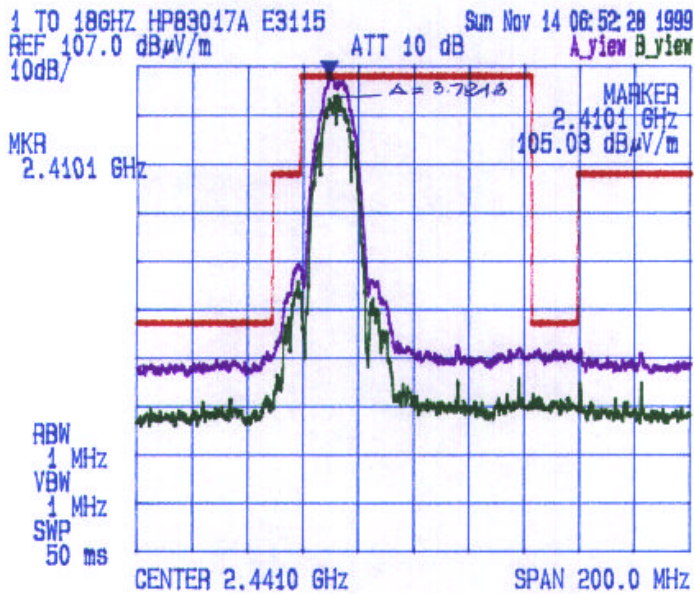

Test Configuration #5: Teklogix TRX7431 Radio with Teklogix 9150 Channel: 1, Transmitter Frequency: 2412 MHz

Date: Nov: 14, 1999
Tested by: Hung Trinh

TEKLOGIX INC.
TEKLOGIX 9150 with TRX7430 Lucent WaveLAN / IEEE 2.4 GHz Radio (11 Mb/s)
DIRECT SEQUENCE SPREAD SPECTRUM
Channel#: 1, Tx Frequency: 2412 MHz

Radiated Emissions Measurements @ 3 Meters

VERTICAL

HORIZONTAL

Test Configuration #5: Teklogix TRX7431 Radio with Teklogix 9150 Channel: 6, Transmitter Frequency: 2437 MHz

Date: Nov: 14 1999
Tested by: Hung Trinh

TEKLOGIX INC.

TEKLOGIX 9150 with TRX7430 Lucent WaveLAN / IEEE 2.4 GHz Radio (11 Mb/s)
DIRECT SEQUENCE SPREAD SPECTRUM

Channel#: 6, Tx Frequency: 2437 MHz

Radiated Emissions Measurements @ 3 Meters

VERTICAL

HORIZONTAL

**Test Configuration #5: Teklogix TRX7431 Radio with Teklogix 9150
Channel: 11, Transmitter Frequency: 2462 MHz**

Date: Nov.: 1999
Tested by: Hung Trinh

TEKLOGIX INC.
TEKLOGIX 9150 with TRX7430 Lucent WaveLAN / IEEE 2.4 GHz Radio (11 Mb/s)
DIRECT SEQUENCE SPREAD SPECTRUM
Channel#: 11, Tx Frequency: 2462 MHz