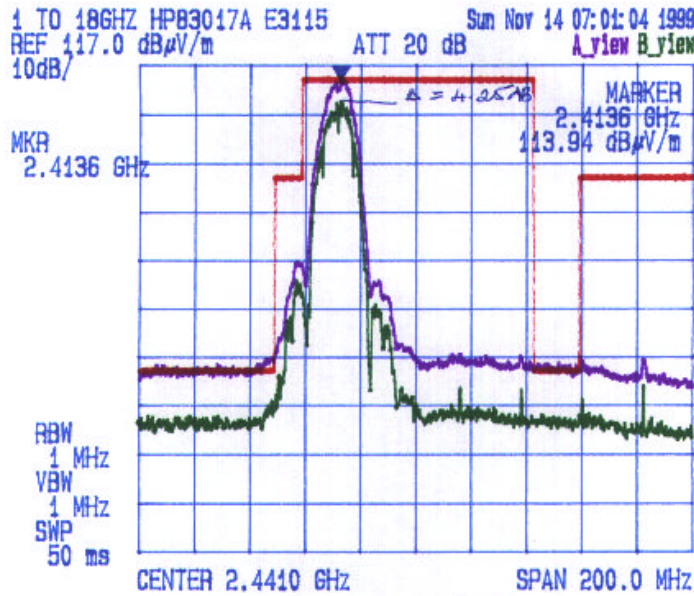

Test Configuration #5: Teklogix TRX7431 Radio with Teklogix 9150 Channel: 1, Transmitter Frequency: 2412 MHz

Date: Nov: 14, 1999
Tested by: Hung Trinh

TEKLOGIX INC.
TEKLOGIX 9150 with TRX7430 Lucent WaveLAN / IEEE 2.4 GHz Radio (11 Mb/s)
DIRECT SEQUENCE SPREAD SPECTRUM
Channel#: 1, Tx Frequency: 2412 MHz

Radiated Emissions Measurements @ 3 Meters

VERTICAL

HORIZONTAL

Test Configuration #5: Teklogix TRX7431 Radio with Teklogix 9150 Channel: 6, Transmitter Frequency: 2437 MHz

Date: Nov: 14 1999
Tested by: Hung Trinh

TEKLOGIX INC.

TEKLOGIX 9150 with TRX7430 Lucent WaveLAN / IEEE 2.4 GHz Radio (11 Mb/s)
DIRECT SEQUENCE SPREAD SPECTRUM

Channel#: 6, Tx Frequency: 2437 MHz

Radiated Emissions Measurements @ 3 Meters

VERTICAL

HORIZONTAL

**Test Configuration #5: Teklogix TRX7431 Radio with Teklogix 9150
Channel: 11, Transmitter Frequency: 2462 MHz**

Date: Nov.: 1999
Tested by: Hung Trinh

TEKLOGIX INC.
TEKLOGIX 9150 with TRX7430 Lucent WaveLAN / IEEE 2.4 GHz Radio (11 Mb/s)
DIRECT SEQUENCE SPREAD SPECTRUM
Channel#: 11, Tx Frequency: 2462 MHz