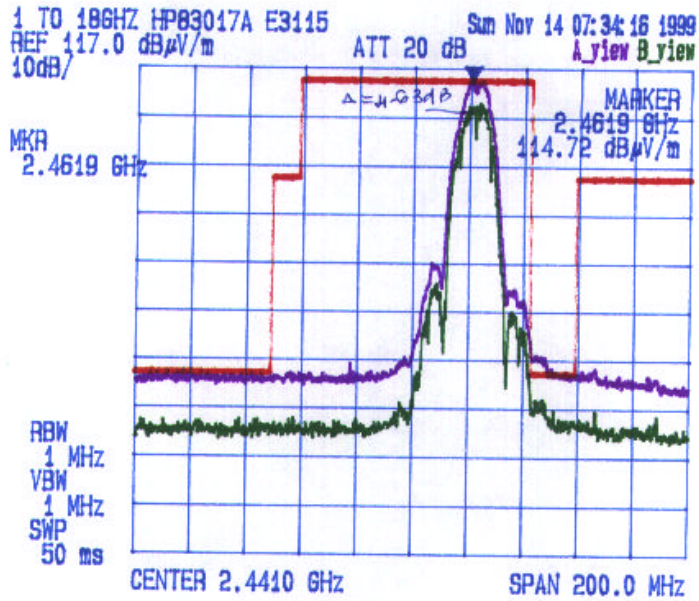

**Test Configuration #5: Teklogix TRX7431 Radio with Teklogix 9150
Channel: 11, Transmitter Frequency: 2462 MHz**

Date: Nov.: 1999
Tested by: Hung Trinh

TEKLOGIX INC.
TEKLOGIX 9150 with TRX7430 Lucent WaveLAN / IEEE 2.4 GHz Radio (11 Mb/s)
DIRECT SEQUENCE SPREAD SPECTRUM
Channel#: 11, Tx Frequency: 2462 MHz

Radiated Emissions Measurements @ 3 Meters

VERTICAL