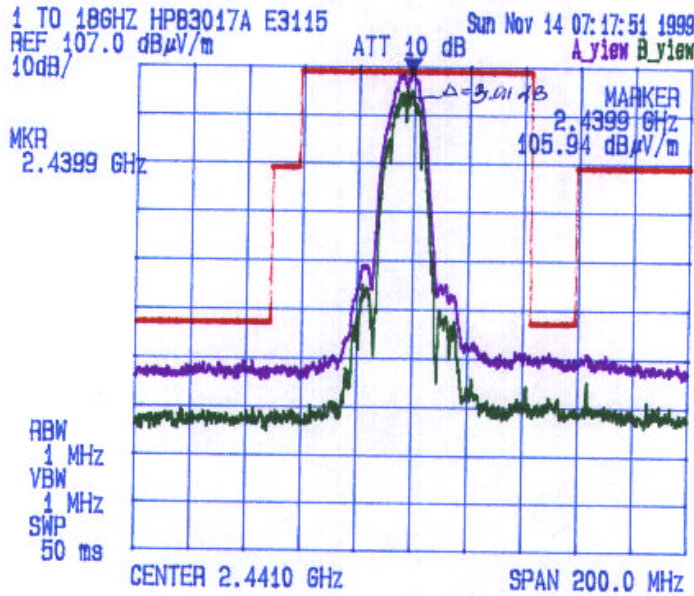

Radiated Emissions Measurements @ 3 Meters

VERTICAL

HORIZONTAL

Test Configuration #5: Teklogix TRX7431 Radio with Teklogix 9150 Channel: 6, Transmitter Frequency: 2437 MHz

Date: Nov: 14 1999
Tested by: Hung Trinh

TEKLOGIX INC.

TEKLOGIX 9150 with TRX7430 Lucent WaveLAN / IEEE 2.4 GHz Radio (11 Mb/s)
DIRECT SEQUENCE SPREAD SPECTRUM

Channel#: 6, Tx Frequency: 2437 MHz

Radiated Emissions Measurements @ 3 Meters

VERTICAL

HORIZONTAL

**Test Configuration #5: Teklogix TRX7431 Radio with Teklogix 9150
Channel: 11, Transmitter Frequency: 2462 MHz**

Date: Nov.: 1999
Tested by: Hung Trinh

TEKLOGIX INC.
TEKLOGIX 9150 with TRX7430 Lucent WaveLAN / IEEE 2.4 GHz Radio (11 Mb/s)
DIRECT SEQUENCE SPREAD SPECTRUM
Channel#: 11, Tx Frequency: 2462 MHz