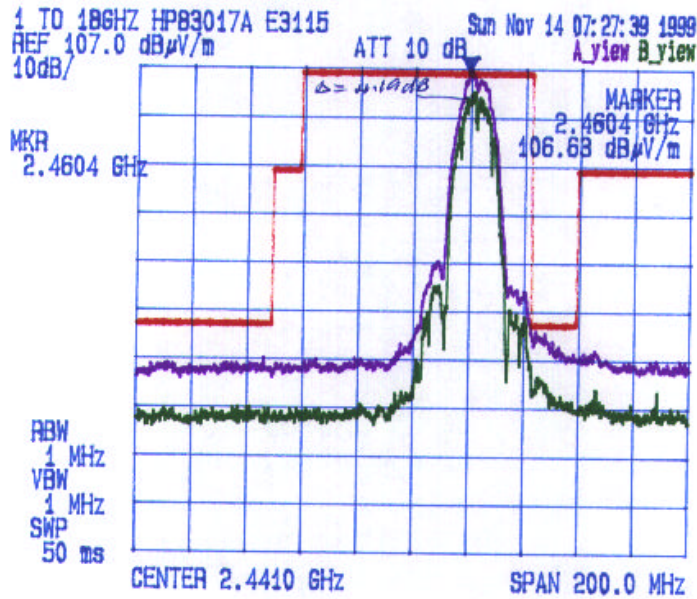

TEKLOGIX INC.

TEKLOGIX 9150 with TRX7430 Lucent WaveLAN / IEEE 2.4 GHz Radio (11 Mb/s)
DIRECT SEQUENCE SPREAD SPECTRUM

Channel#: 6, Tx Frequency: 2437 MHz

Radiated Emissions Measurements @ 3 Meters

VERTICAL

HORIZONTAL

**Test Configuration #5: Teklogix TRX7431 Radio with Teklogix 9150
Channel: 11, Transmitter Frequency: 2462 MHz**

Date: Nov.: 1999
Tested by: Hung Trinh

TEKLOGIX INC.
TEKLOGIX 9150 with TRX7430 Lucent WaveLAN / IEEE 2.4 GHz Radio (11 Mb/s)
DIRECT SEQUENCE SPREAD SPECTRUM
Channel#: 11, Tx Frequency: 2462 MHz

Radiated Emissions Measurements @ 3 Meters

VERTICAL

HORIZONTAL