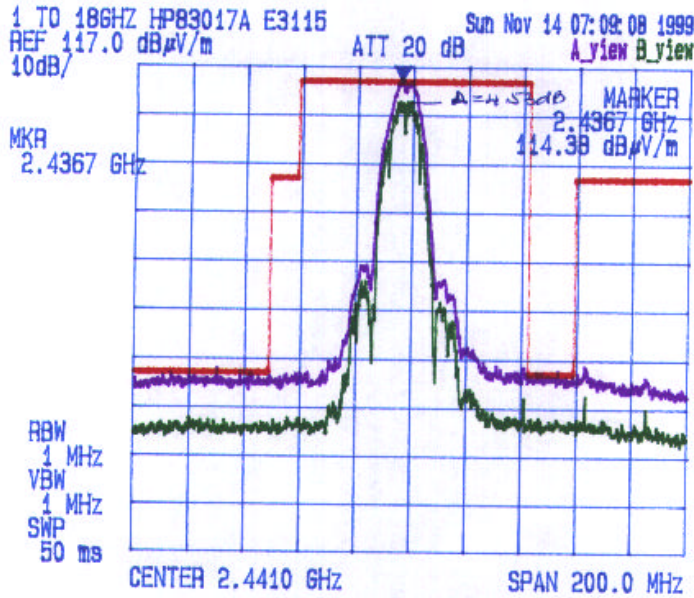

Test Configuration #5: Teklogix TRX7431 Radio with Teklogix 9150 Channel: 1, Transmitter Frequency: 2412 MHz

Date: Nov: 14, 1999
Tested by: Hung Trinh

TEKLOGIX INC.
TEKLOGIX 9150 with TRX7430 Lucent WaveLAN / IEEE 2.4 GHz Radio (11 Mb/s)
DIRECT SEQUENCE SPREAD SPECTRUM
Channel#: 1, Tx Frequency: 2412 MHz

Radiated Emissions Measurements @ 3 Meters

VERTICAL

HORIZONTAL

Test Configuration #5: Teklogix TRX7431 Radio with Teklogix 9150 Channel: 6, Transmitter Frequency: 2437 MHz

Date: Nov: 14 1999
Tested by: Hung Trinh

TEKLOGIX INC.

TEKLOGIX 9150 with TRX7430 Lucent WaveLAN / IEEE 2.4 GHz Radio (11 Mb/s)
DIRECT SEQUENCE SPREAD SPECTRUM

Channel#: 6, Tx Frequency: 2437 MHz

Radiated Emissions Measurements @ 3 Meters

VERTICAL

HORIZONTAL

**Test Configuration #5: Teklogix TRX7431 Radio with Teklogix 9150
Channel: 11, Transmitter Frequency: 2462 MHz**

Date: Nov.: 1999
Tested by: Hung Trinh

TEKLOGIX INC.
TEKLOGIX 9150 with TRX7430 Lucent WaveLAN / IEEE 2.4 GHz Radio (11 Mb/s)
DIRECT SEQUENCE SPREAD SPECTRUM
Channel#: 11, Tx Frequency: 2462 MHz