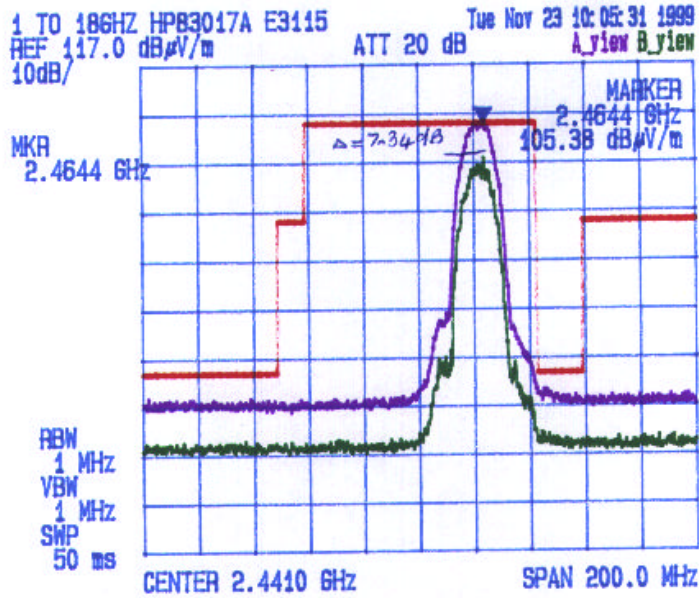

# Test Configuration #4: Teklogix TRX7431 Radio with Teklogix 8260 Channel: 6, Transmitter Frequency: 2437 MHz

Date: Nov: 23 1999  
Tested by: Hung Trinh

TEKLOGIX INC.

TEKLOGIX 8260 with TRX7431 Lucent WaveLAN / IEEE 2.4 GHz Radio ( 11 Mb/s )  
DIRECT SEQUENCE SPREAD SPECTRUM  
Channel#: 6, Tx Frequency: 2437 MHz

Radiated Emissions Measurements @ 3 Meters

VERTICAL

HORIZONTAL

**Test Configuration #4: Teklogix TRX7431 Radio with Teklogix 8260  
Channel: 11, Transmitter Frequency: 2462 MHz**

Date: Nov: 23, 1999  
Tested by: Hung Trinh

**TEKLOGIX INC.**

TEKLOGIX 8260 with TRX7431 Lucent WaveLAN / IEEE 2.4 GHz Radio ( 11 Mb/s )  
DIRECT SEQUENCE SPREAD SPECTRUM  
Channel#: 11, Tx Frequency: 2462 MHz

Radiated Emissions Measurements @ 3 Meters

**VERTICAL**

**HORIZONTAL**