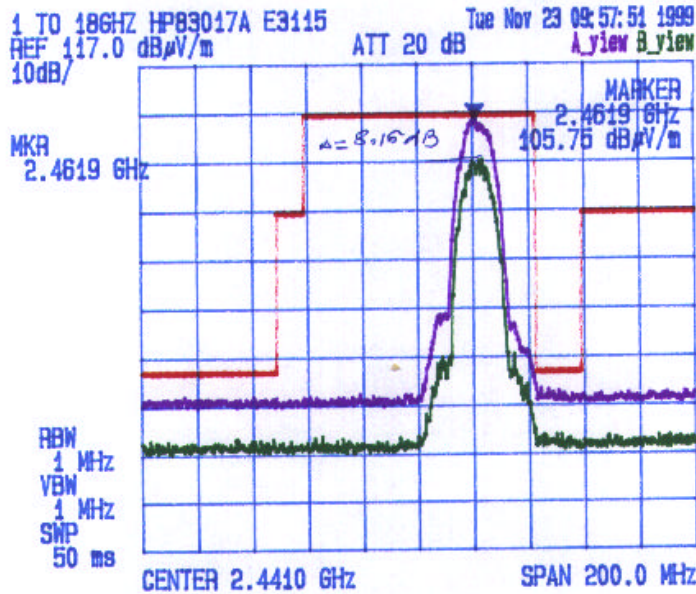

HORIZONTAL