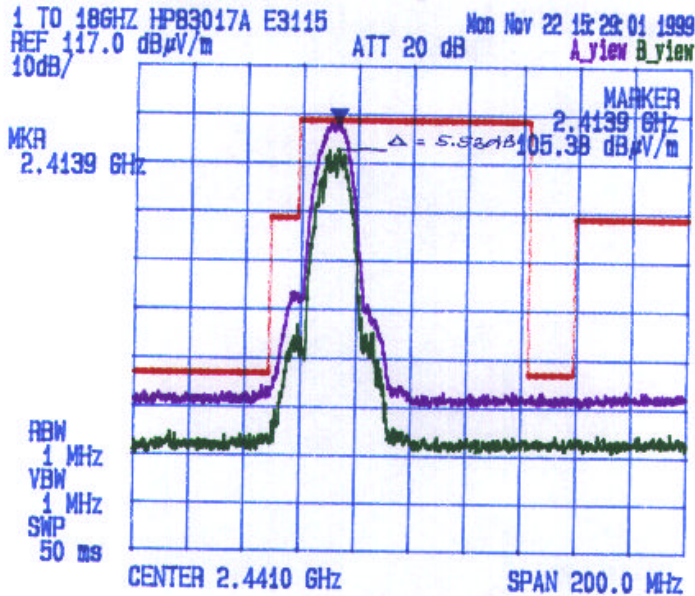

# Test Configuration #4: Teklogix TRX7431 Radio with Teklogix 8260 Channel: 1, Transmitter Frequency: 2412 MHz

Date: Nov. 22, 1999  
Tested by: Hung Trinh

**TEKLOGIX INC.**

TEKLOGIX 8260 with TRX7431 Lucent WaveLAN / IEEE 2.4 GHz Radio ( 11 Mb/s )  
DIRECT SEQUENCE SPREAD SPECTRUM

Channel#: 1, Tx Frequency: 2412 MHz

Radiated Emissions Measurements @ 3 Meters

VERTICAL

HORIZONTAL

# Test Configuration #4: Teklogix TRX7431 Radio with Teklogix 8260 Channel: 6, Transmitter Frequency: 2437 MHz

Date: Nov: 23 1999  
Tested by: Hung Trinh

TEKLOGIX INC.

TEKLOGIX 8260 with TRX7431 Lucent WaveLAN / IEEE 2.4 GHz Radio ( 11 Mb/s )  
DIRECT SEQUENCE SPREAD SPECTRUM  
Channel#: 6, Tx Frequency: 2437 MHz

Radiated Emissions Measurements @ 3 Meters

VERTICAL

HORIZONTAL

**Test Configuration #4: Teklogix TRX7431 Radio with Teklogix 8260  
Channel: 11, Transmitter Frequency: 2462 MHz**

Date: Nov: 23, 1999  
Tested by: Hung Trinh