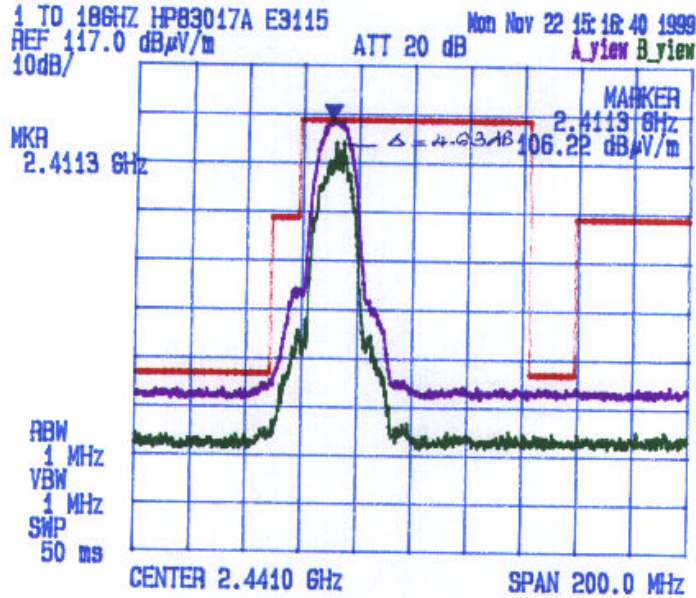

# Test Configuration #4: Teklogix TRX7431 Radio with Teklogix 8260 Channel: 1, Transmitter Frequency: 2412 MHz

Date: Nov. 22, 1999  
Tested by: Hung Trinh

**TEKLOGIX INC.**

TEKLOGIX 8260 with TRX7431 Lucent WaveLAN / IEEE 2.4 GHz Radio ( 11 Mb/s )  
DIRECT SEQUENCE SPREAD SPECTRUM

Channel#: 1, Tx Frequency: 2412 MHz

Radiated Emissions Measurements @ 3 Meters

VERTICAL

HORIZONTAL

# Test Configuration #4: Teklogix TRX7431 Radio with Teklogix 8260 Channel: 6, Transmitter Frequency: 2437 MHz

Date: Nov: 23 1999  
Tested by: Hung Trinh

TEKLOGIX INC.

TEKLOGIX 8260 with TRX7431 Lucent WaveLAN / IEEE 2.4 GHz Radio ( 11 Mb/s )  
DIRECT SEQUENCE SPREAD SPECTRUM  
Channel#: 6, Tx Frequency: 2437 MHz

Radiated Emissions Measurements @ 3 Meters

VERTICAL

HORIZONTAL

**Test Configuration #4: Teklogix TRX7431 Radio with Teklogix 8260  
Channel: 11, Transmitter Frequency: 2462 MHz**

Date: Nov: 23, 1999  
Tested by: Hung Trinh