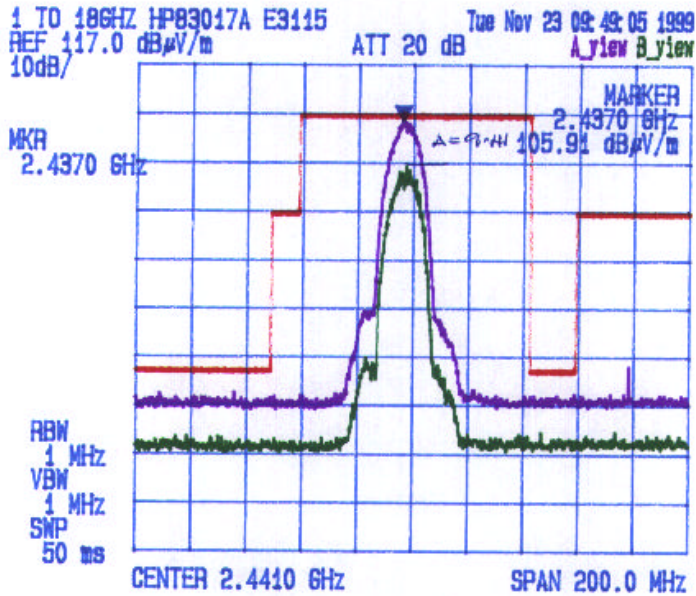

Channel#: 1, Tx Frequency: 2412 MHz

Radiated Emissions Measurements @ 3 Meters

VERTICAL

HORIZONTAL

# Test Configuration #4: Teklogix TRX7431 Radio with Teklogix 8260 Channel: 6, Transmitter Frequency: 2437 MHz

Date: Nov: 23 1999  
Tested by: Hung Trinh

TEKLOGIX INC.

TEKLOGIX 8260 with TRX7431 Lucent WaveLAN / IEEE 2.4 GHz Radio ( 11 Mb/s )  
DIRECT SEQUENCE SPREAD SPECTRUM  
Channel#: 6, Tx Frequency: 2437 MHz

Radiated Emissions Measurements @ 3 Meters

VERTICAL

HORIZONTAL

**Test Configuration #4: Teklogix TRX7431 Radio with Teklogix 8260  
Channel: 11, Transmitter Frequency: 2462 MHz**

Date: Nov: 23, 1999  
Tested by: Hung Trinh

**TEKLOGIX INC.**

TEKLOGIX 8260 with TRX7431 Lucent WaveLAN / IEEE 2.4 GHz Radio ( 11 Mb/s )  
DIRECT SEQUENCE SPREAD SPECTRUM  
Channel#: 11, Tx Frequency: 2462 MHz

Radiated Emissions Measurements @ 3 Meters