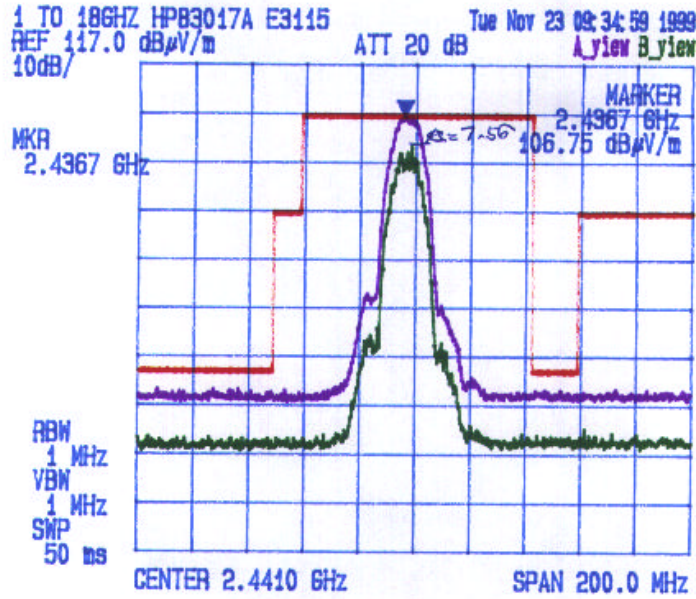

# Test Configuration #4: Teklogix TRX7431 Radio with Teklogix 8260 Channel: 1, Transmitter Frequency: 2412 MHz

Date: Nov. 22, 1999  
Tested by: Hung Trinh

**TEKLOGIX INC.**

TEKLOGIX 8260 with TRX7431 Lucent WaveLAN / IEEE 2.4 GHz Radio ( 11 Mb/s )  
DIRECT SEQUENCE SPREAD SPECTRUM

Channel#: 1, Tx Frequency: 2412 MHz

Radiated Emissions Measurements @ 3 Meters

VERTICAL

HORIZONTAL

# Test Configuration #4: Teklogix TRX7431 Radio with Teklogix 8260 Channel: 6, Transmitter Frequency: 2437 MHz

Date: Nov: 23 1999  
Tested by: Hung Trinh

TEKLOGIX INC.

TEKLOGIX 8260 with TRX7431 Lucent WaveLAN / IEEE 2.4 GHz Radio ( 11 Mb/s )  
DIRECT SEQUENCE SPREAD SPECTRUM  
Channel#: 6, Tx Frequency: 2437 MHz

Radiated Emissions Measurements @ 3 Meters

VERTICAL

HORIZONTAL

**Test Configuration #4: Teklogix TRX7431 Radio with Teklogix 8260  
Channel: 11, Transmitter Frequency: 2462 MHz**

Date: Nov: 23, 1999  
Tested by: Hung Trinh