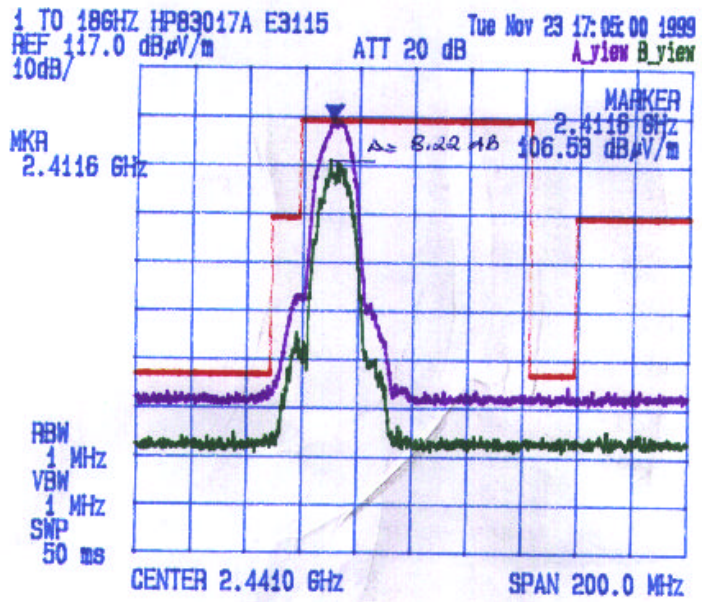

# Test Configuration #3: Teklogix TRX7431 Radio with Teklogix 8255 Channel: 1, Transmitter Frequency: 2412 MHz

Date: Nov. 23 1999  
Tested by: Hung Trinh

**TEKLOGIX INC.**  
TEKLOGIX 8255 with TRX7430 Lucent WaveLAN / IEEE 2.4 GHz Radio ( 11 Mb/s )  
DIRECT SEQUENCE SPREAD SPECTRUM  
Channel#: / , Tx Frequency: 2412 MHz

Radiated Emissions Measurements @ 3 Meters

VERTICAL

HORIZONTAL

**Test Configuration #3: Teklogix TRX7431 Radio with Teklogix 8255  
Channel: 6, Transmitter Frequency: 2437 MHz**

Date: Nov.: 24, 1999  
Tested by: Hung Trinh

**TEKLOGIX INC.**

TEKLOGIX 8255 with TRX7431 Lucent WaveLAN / IEEE 2.4 GHz Radio ( 11 Mb/s )  
DIRECT SEQUENCE SPREAD SPECTRUM  
Channel#: 6, Tx Frequency: 2437 MHz

Radiated Emissions Measurements @ 3 Meters

**VERTICAL**

**HORIZONTAL**

**Test Configuration #3: Teklogix TRX7431 Radio with Teklogix 8255  
Channel: 11, Transmitter Frequency: 2462 MHz**

Date: Nov: 1999  
Tested by: Hung Trinh

**TEKLOGIX INC.**

TEKLOGIX 8255 with TRX7431 Lucent WaveLAN / IEEE 2.4 GHz Radio ( 11 Mb/s )  
DIRECT SEQUENCE SPREAD SPECTRUM  
Channel#: 11, Tx Frequency: 2462 MHz