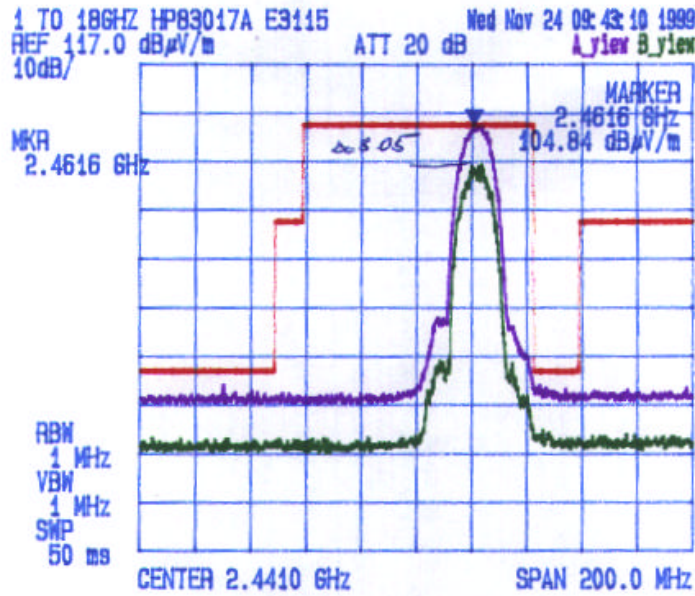

**TEKLOGIX INC.**

TEKLOGIX 8255 with TRX7431 Lucent WaveLAN / IEEE 2.4 GHz Radio ( 11 Mb/s )  
DIRECT SEQUENCE SPREAD SPECTRUM  
Channel#: 6, Tx Frequency: 2437 MHz

Radiated Emissions Measurements @ 3 Meters

**VERTICAL**

**HORIZONTAL**

**Test Configuration #3: Teklogix TRX7431 Radio with Teklogix 8255  
Channel: 11, Transmitter Frequency: 2462 MHz**

Date: Nov: 1999  
Tested by: Hung Trinh

**TEKLOGIX INC.**

TEKLOGIX 8255 with TRX7431 Lucent WaveLAN / IEEE 2.4 GHz Radio ( 11 Mb/s )  
DIRECT SEQUENCE SPREAD SPECTRUM  
Channel#: 11, Tx Frequency: 2462 MHz

**Radiated Emissions Measurements @ 3 Meters**

**VERTICAL**

**HORIZONTAL**