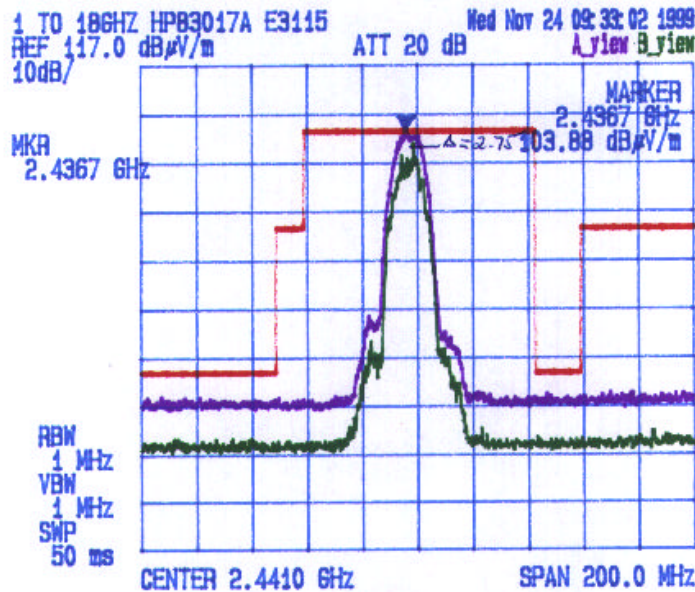

Radiated Emissions Measurements @ 3 Meters

VERTICAL

HORIZONTAL

**Test Configuration #3: Teklogix TRX7431 Radio with Teklogix 8255  
Channel: 6, Transmitter Frequency: 2437 MHz**

Date: Nov.: 24, 1999  
Tested by: Hung Trinh

**TEKLOGIX INC.**

TEKLOGIX 8255 with TRX7431 Lucent WaveLAN / IEEE 2.4 GHz Radio ( 11 Mb/s )  
DIRECT SEQUENCE SPREAD SPECTRUM  
Channel#: 6, Tx Frequency: 2437 MHz

Radiated Emissions Measurements @ 3 Meters

**VERTICAL**

**HORIZONTAL**

**Test Configuration #3: Teklogix TRX7431 Radio with Teklogix 8255  
Channel: 11, Transmitter Frequency: 2462 MHz**

Date: Nov: 1999  
Tested by: Hung Trinh

**TEKLOGIX INC.**

TEKLOGIX 8255 with TRX7431 Lucent WaveLAN / IEEE 2.4 GHz Radio ( 11 Mb/s )  
DIRECT SEQUENCE SPREAD SPECTRUM  
Channel#: 11, Tx Frequency: 2462 MHz