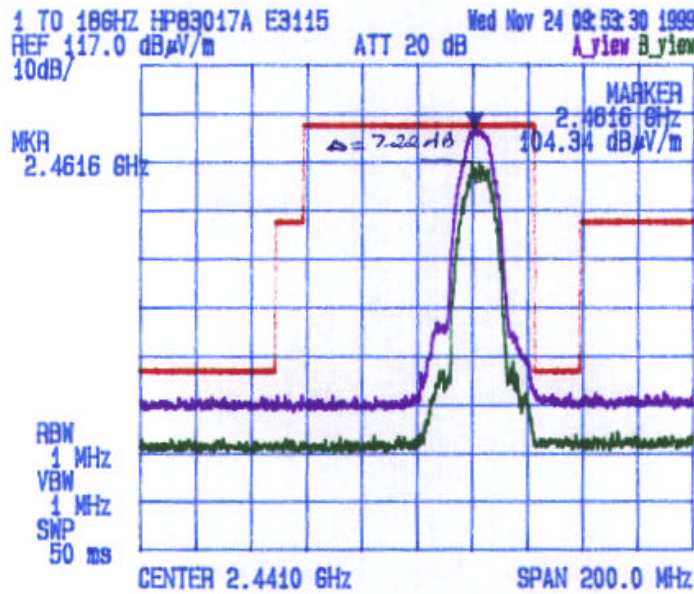

**TEKLOGIX INC.**

TEKLOGIX 8255 with TRX7431 Lucent WaveLAN / IEEE 2.4 GHz Radio ( 11 Mb/s )  
DIRECT SEQUENCE SPREAD SPECTRUM  
Channel#: 6, Tx Frequency: 2437 MHz

Radiated Emissions Measurements @ 3 Meters

**VERTICAL**

**HORIZONTAL**

**Test Configuration #3: Teklogix TRX7431 Radio with Teklogix 8255  
Channel: 11, Transmitter Frequency: 2462 MHz**

Date: Nov: 1999  
Tested by: Hung Trinh

**TEKLOGIX INC.**

TEKLOGIX 8255 with TRX7431 Lucent WaveLAN / IEEE 2.4 GHz Radio ( 11 Mb/s )  
DIRECT SEQUENCE SPREAD SPECTRUM  
Channel#: 11, Tx Frequency: 2462 MHz

**Radiated Emissions Measurements @ 3 Meters**

**VERTICAL**

**HORIZONTAL**