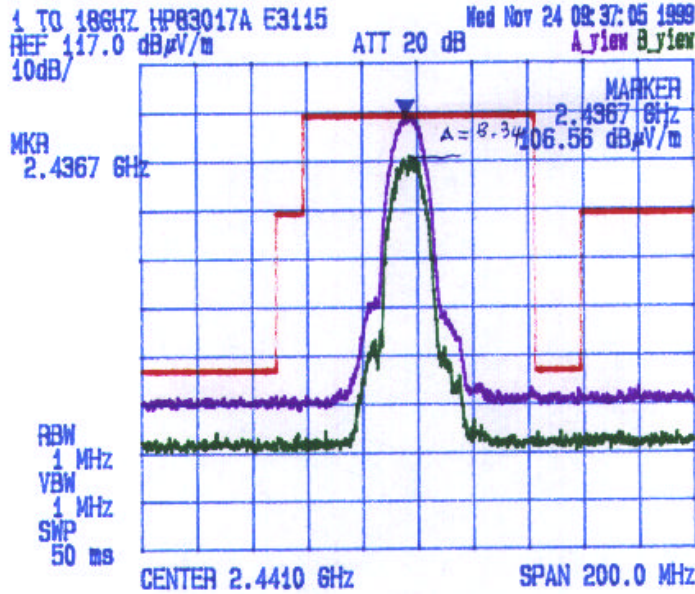

# Test Configuration #3: Teklogix TRX7431 Radio with Teklogix 8255 Channel: 1, Transmitter Frequency: 2412 MHz

Date: Nov. 23 1999  
Tested by: Hung Trinh

**TEKLOGIX INC.**  
TEKLOGIX 8255 with TRX7430 Lucent WaveLAN / IEEE 2.4 GHz Radio ( 11 Mb/s )  
DIRECT SEQUENCE SPREAD SPECTRUM  
Channel#: / , Tx Frequency: 2412 MHz

Radiated Emissions Measurements @ 3 Meters

VERTICAL

HORIZONTAL

**Test Configuration #3: Teklogix TRX7431 Radio with Teklogix 8255  
Channel: 6, Transmitter Frequency: 2437 MHz**

Date: Nov.: 24, 1999  
Tested by: Hung Trinh

**TEKLOGIX INC.**

TEKLOGIX 8255 with TRX7431 Lucent WaveLAN / IEEE 2.4 GHz Radio ( 11 Mb/s )  
DIRECT SEQUENCE SPREAD SPECTRUM  
Channel#: 6, Tx Frequency: 2437 MHz

Radiated Emissions Measurements @ 3 Meters

**VERTICAL**

**HORIZONTAL**

**Test Configuration #3: Teklogix TRX7431 Radio with Teklogix 8255  
Channel: 11, Transmitter Frequency: 2462 MHz**

Date: Nov: 1999  
Tested by: Hung Trinh

**TEKLOGIX INC.**

TEKLOGIX 8255 with TRX7431 Lucent WaveLAN / IEEE 2.4 GHz Radio ( 11 Mb/s )  
DIRECT SEQUENCE SPREAD SPECTRUM  
Channel#: 11, Tx Frequency: 2462 MHz