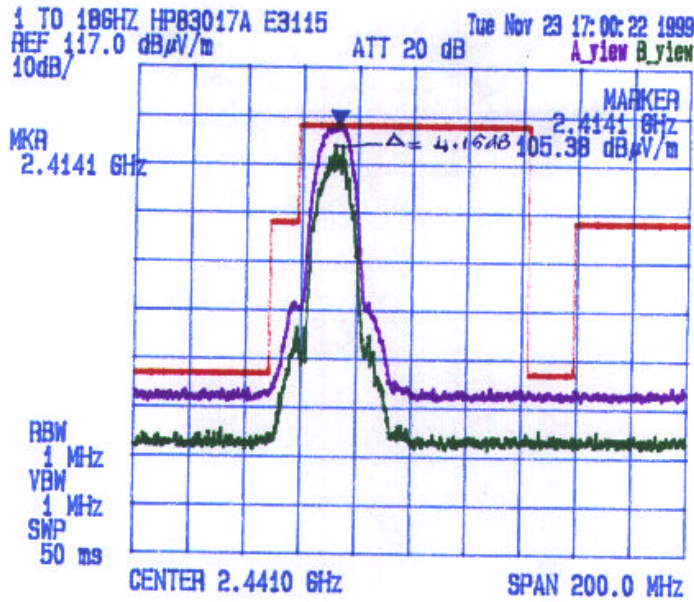

# Test Configuration #3: Teklogix TRX7431 Radio with Teklogix 8255 Channel: 1, Transmitter Frequency: 2412 MHz

Date: Nov. 23 1999  
Tested by: Hung Trinh

**TEKLOGIX INC.**  
TEKLOGIX 8255 with TRX7430 Lucent WaveLAN / IEEE 2.4 GHz Radio ( 11 Mb/s )  
DIRECT SEQUENCE SPREAD SPECTRUM  
Channel#: / , Tx Frequency: 2412 MHz

Radiated Emissions Measurements @ 3 Meters

VERTICAL

HORIZONTAL

**Test Configuration #3: Teklogix TRX7431 Radio with Teklogix 8255  
Channel: 6, Transmitter Frequency: 2437 MHz**

Date: Nov.: 24, 1999  
Tested by: Hung Trinh

**TEKLOGIX INC.**

TEKLOGIX 8255 with TRX7431 Lucent WaveLAN / IEEE 2.4 GHz Radio ( 11 Mb/s )  
DIRECT SEQUENCE SPREAD SPECTRUM  
Channel#: 6, Tx Frequency: 2437 MHz

Radiated Emissions Measurements @ 3 Meters