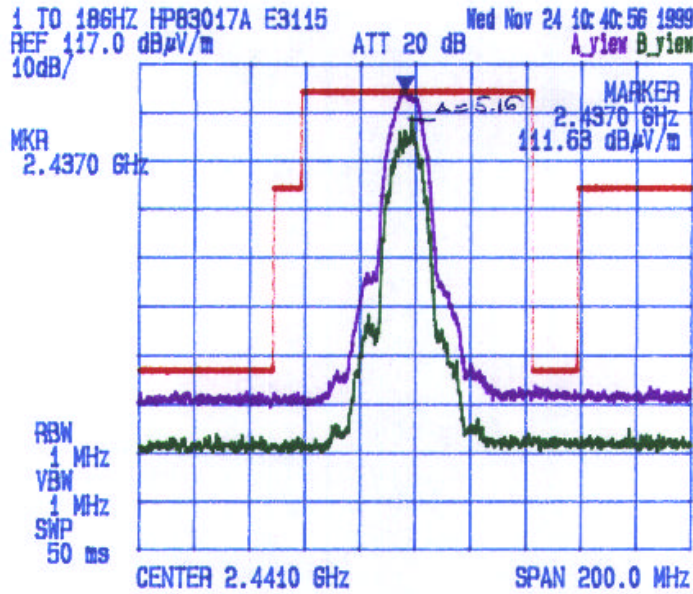

**Test Configuration #2: Teklogix TRX7431 Radio with Teklogix 7035
Channel: 1, Transmitter Frequency: 2412 MHz**

Date: Nov. 24, 1999
Tested by: Hung Trinh

TEKLOGIX INC.
TEKLOGIX 7035 with TRX7431 Lucent WaveLAN / IEEE 2.4 GHz Radio (11 Mb/s)
DIRECT SEQUENCE SPREAD SPECTRUM
Channel#: 1, Tx Frequency: 2412 MHz

Radiated Emissions Measurements @ 3 Meters

VERTICAL

HORIZONTAL

Test Configuration #2: Teklogix TRX7431 Radio with Teklogix 7035 Channel: 6, Transmitter Frequency: 2437 MHz

Date: Nov.: 24, 1999
Tested by: Hung Trinh

TEKLOGIX INC.

TEKLOGIX 7035 with TRX7430 Lucent WaveLAN / IEEE 2.4 GHz Radio (11 Mb/s)
DIRECT SEQUENCE SPREAD SPECTRUM
Channel#: 6, Tx Frequency: 2437 MHz

Radiated Emissions Measurements @ 3 Meters

VERTICAL

HORIZONTAL

**Test Configuration #2: Teklogix TRX7431 Radio with Teklogix 7035
Channel: 11, Transmitter Frequency: 2462 MHz**

TEKLOGIX INC.

TEKLOGIX 7035 with TRX7431 Lucent WaveLAN / IEEE
DIRECT SEQUENCE SPREAD SPECTRUM
Channel#: 11, Tx Frequency: 2462 MHz