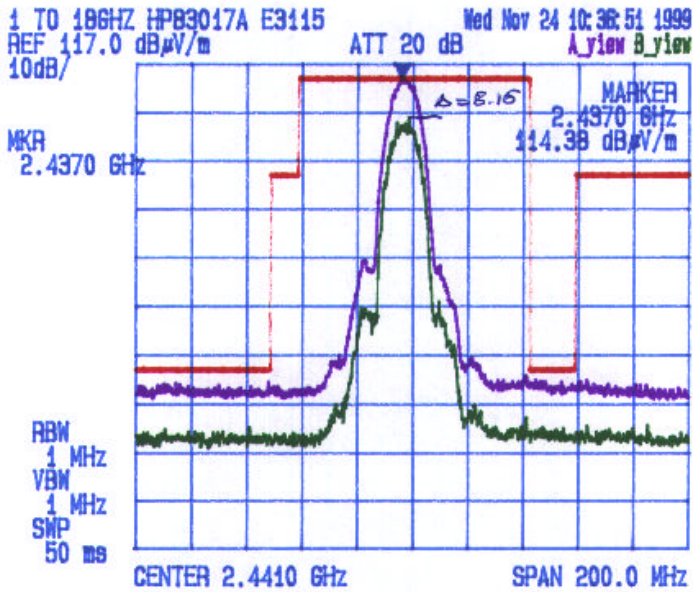

**Test Configuration #2: Teklogix TRX7431 Radio with Teklogix 7035
Channel: 1, Transmitter Frequency: 2412 MHz**

Date: Nov. 24, 1999
Tested by: Hung Trinh

TEKLOGIX INC.
TEKLOGIX 7035 with TRX7431 Lucent WaveLAN / IEEE 2.4 GHz Radio (11 Mb/s)
DIRECT SEQUENCE SPREAD SPECTRUM
Channel#: 1, Tx Frequency: 2412 MHz

Radiated Emissions Measurements @ 3 Meters

VERTICAL

HORIZONTAL

Test Configuration #2: Teklogix TRX7431 Radio with Teklogix 7035 Channel: 6, Transmitter Frequency: 2437 MHz

Date: Nov.: 24, 1999
Tested by: Hung Trinh

TEKLOGIX INC.

TEKLOGIX 7035 with TRX7430 Lucent WaveLAN / IEEE 2.4 GHz Radio (11 Mb/s)
DIRECT SEQUENCE SPREAD SPECTRUM
Channel#: 6, Tx Frequency: 2437 MHz

Radiated Emissions Measurements @ 3 Meters

VERTICAL

HORIZONTAL

**Test Configuration #2: Teklogix TRX7431 Radio with Teklogix 7035
Channel: 11, Transmitter Frequency: 2462 MHz**

TEKLOGIX INC.

TEKLOGIX 7035 with TRX7431 Lucent WaveLAN / IEEE
DIRECT SEQUENCE SPREAD SPECTRUM
Channel#: 11, Tx Frequency: 2462 MHz