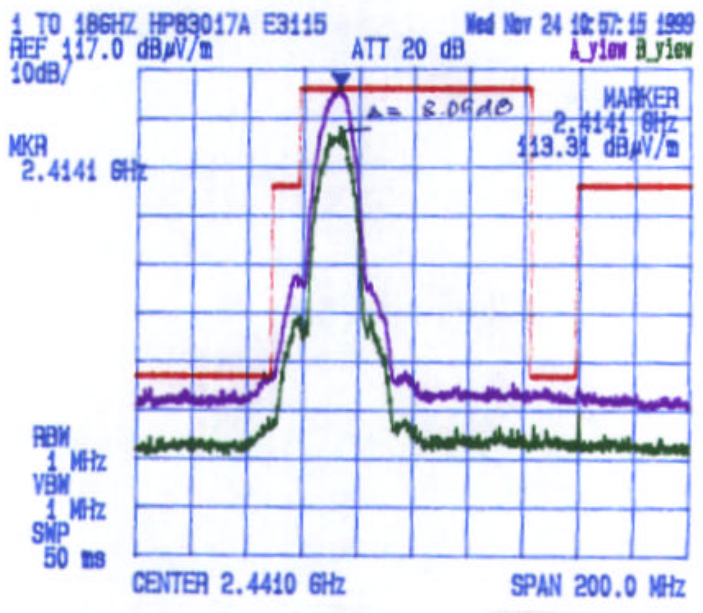

**Test Configuration #2: Teklogix TRX7431 Radio with Teklogix 7035
Channel: 1, Transmitter Frequency: 2412 MHz**

Date: Nov. 24, 1999
Tested by: Hung Trinh

TEKLOGIX INC.
TEKLOGIX 7035 with TRX7431 Lucent WaveLAN / IEEE 2.4 GHz Radio (11 Mb/s)
DIRECT SEQUENCE SPREAD SPECTRUM
Channel#: 1, Tx Frequency: 2412 MHz

Radiated Emissions Measurements @ 3 Meters

VERTICAL

HORIZONTAL

Test Configuration #2: Teklogix TRX7431 Radio with Teklogix 7035 Channel: 6, Transmitter Frequency: 2437 MHz

Date: Nov.: 24, 1999
Tested by: Hung Trinh

TEKLOGIX INC.

TEKLOGIX 7035 with TRX7430 Lucent WaveLAN / IEEE 2.4 GHz Radio (11 Mb/s)
DIRECT SEQUENCE SPREAD SPECTRUM
Channel#: 6, Tx Frequency: 2437 MHz

Radiated Emissions Measurements @ 3 Meters

VERTICAL