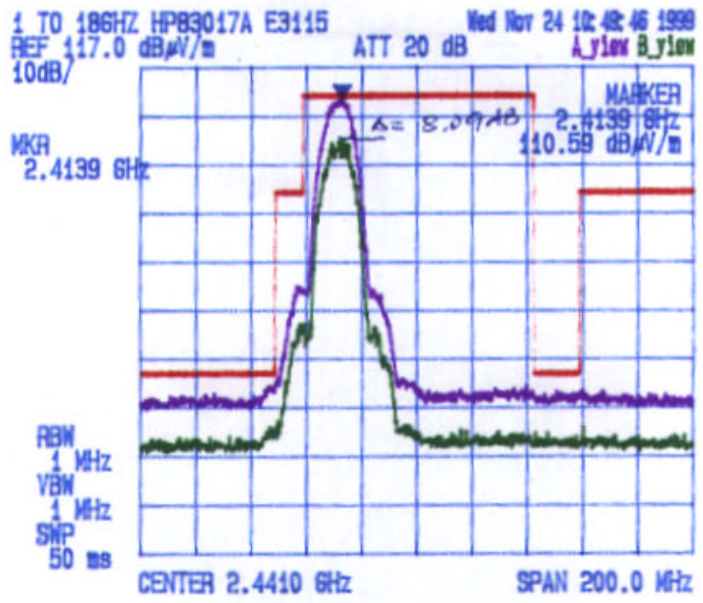

**Test Configuration #2: Teklogix TRX7431 Radio with Teklogix 7035
Channel: 1, Transmitter Frequency: 2412 MHz**

Date: Nov. 24, 1999
Tested by: Hung Trinh

TEKLOGIX INC.
TEKLOGIX 7035 with TRX7431 Lucent WaveLAN / IEEE 2.4 GHz Radio (11 Mb/s)
DIRECT SEQUENCE SPREAD SPECTRUM
Channel#: 1, Tx Frequency: 2412 MHz

Radiated Emissions Measurements @ 3 Meters

VERTICAL

HORIZONTAL

Test Configuration #2: Teklogix TRX7431 Radio with Teklogix 7035 Channel: 6, Transmitter Frequency: 2437 MHz

Date: Nov.: 24, 1999
Tested by: Hung Trinh

TEKLOGIX INC.

TEKLOGIX 7035 with TRX7430 Lucent WaveLAN / IEEE 2.4 GHz Radio (11 Mb/s)
DIRECT SEQUENCE SPREAD SPECTRUM
Channel#: 6, Tx Frequency: 2437 MHz

Radiated Emissions Measurements @ 3 Meters

VERTICAL