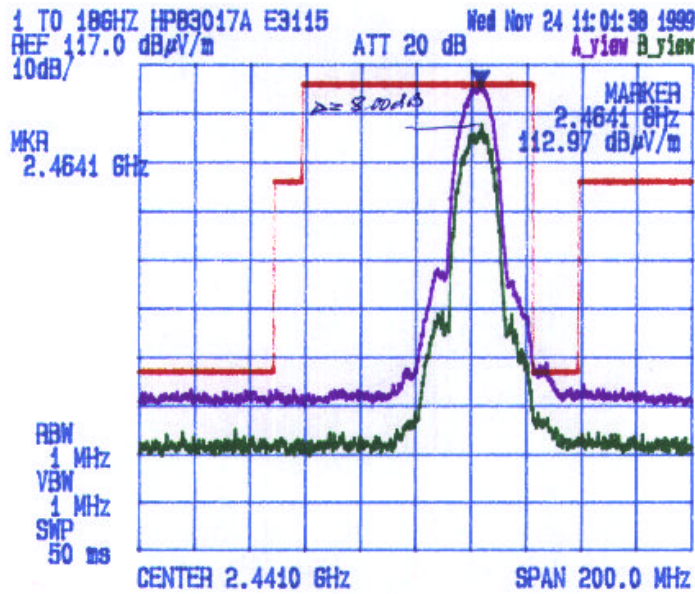

Radiated Emissions Measurements @ 3 Meters

VERTICAL

HORIZONTAL

Test Configuration #2: Teklogix TRX7431 Radio with Teklogix 7035 Channel: 6, Transmitter Frequency: 2437 MHz

Date: Nov.: 24, 1999
Tested by: Hung Trinh

TEKLOGIX INC.

TEKLOGIX 7035 with TRX7430 Lucent WaveLAN / IEEE 2.4 GHz Radio (11 Mb/s)
DIRECT SEQUENCE SPREAD SPECTRUM
Channel#: 6, Tx Frequency: 2437 MHz

Radiated Emissions Measurements @ 3 Meters

VERTICAL

HORIZONTAL

**Test Configuration #2: Teklogix TRX7431 Radio with Teklogix 7035
Channel: 11, Transmitter Frequency: 2462 MHz**

TEKLOGIX INC.

TEKLOGIX 7035 with TRX7431 Lucent WaveLAN / IEEE
DIRECT SEQUENCE SPREAD SPECTRUM
Channel#: 11, Tx Frequency: 2462 MHz

Radiated Emissions Measurements @ 3000 ft

VERTICAL

HORIZONTAL