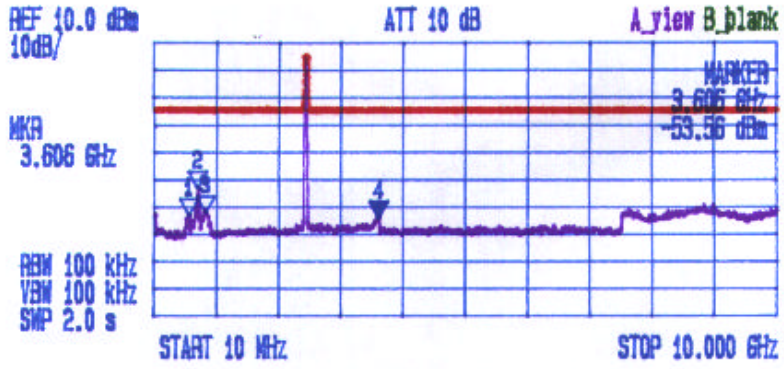

TRANSMITTER ANTENNA POWER CONDUCTED EMISSIONS

PLOT#12

Mon Nov 15 09:17:07 1999

REF 10.0 dBm
10dB/

ATT 10 dB

A_view B_blank

MKR
2.4393 GHz

MARKER
2.4393 GHz
5.41 dBm

REF OFS
20.0 dB

RBW
100 kHz
VBW
100 kHz
SWP
50 ms

CENTER 2.4410 GHz

SPAN 200.0 MHz

Date: Nov. 15 1999
 Tested by: Hung Trinh

TEKLOGIX INC.

TRX7431 Lucent WaveLAN / IEEE 2.4 GHz Radio (11 Mb/s)
 DIRECT SEQUENCE SPREAD SPECTRUM
 Channel#: 6, Tx Frequency: 2437 MHz

TRANSMITTER ANTENNA POWER CONDUCTED EMISSIONS

PLOT #13

*** Multi Marker List ***

No.	Freq	Level	Unit
No. 1:	552 MHz	-52.88	dBm
No. 2:	695 MHz	-42.75	dBm
No. 3:	823 MHz	-51.53	dBm
No. 4:	3.606 GHz	-53.56	dBm