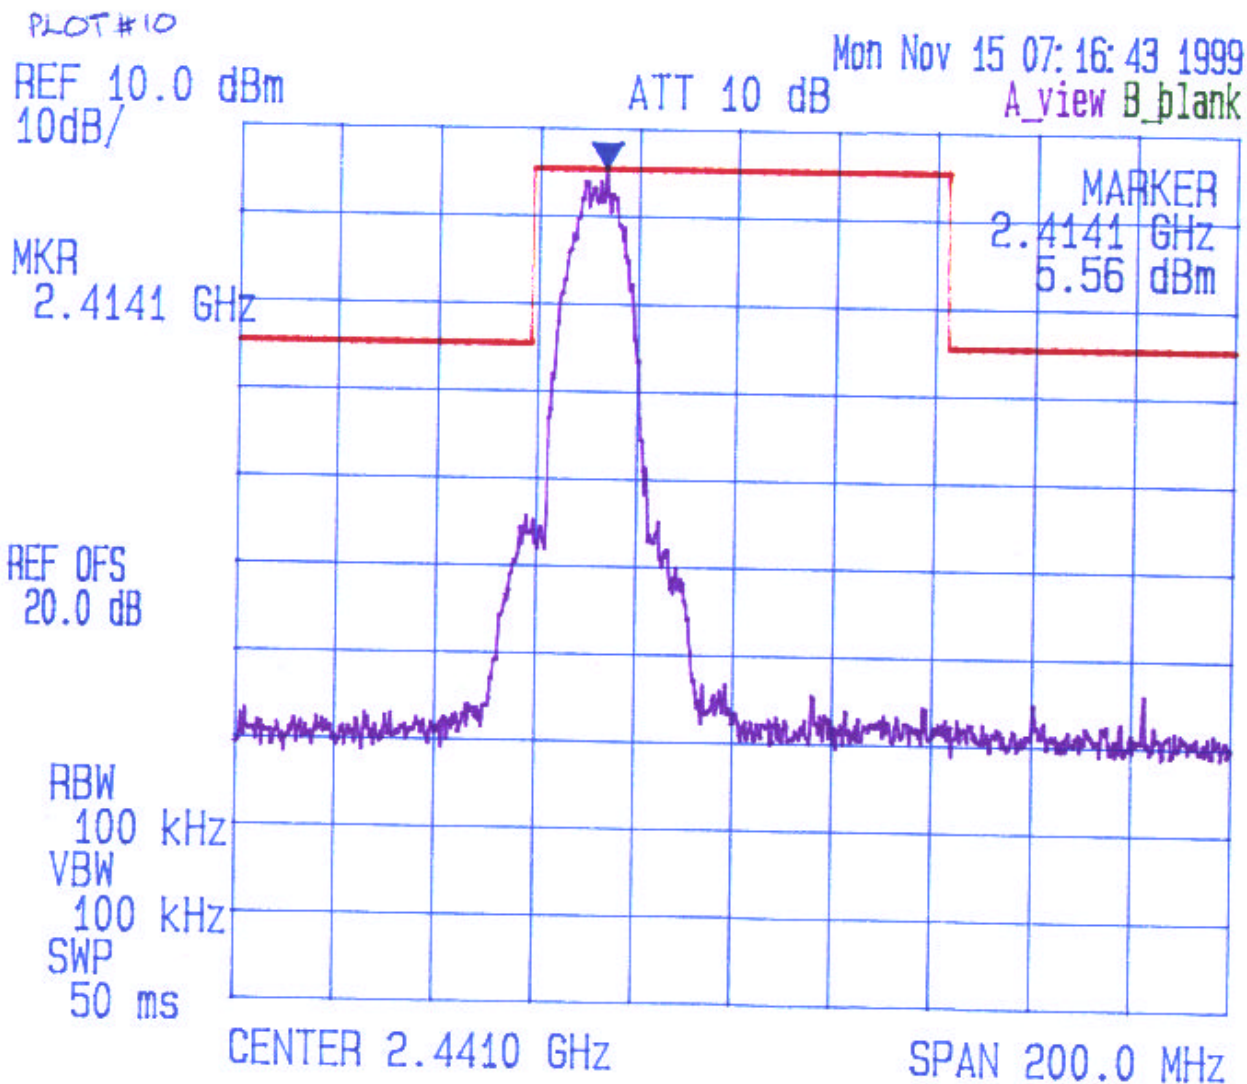

UltraTech
Engineering Labs Inc.

TEKLOGIX INC.

TRX7431 Lucent WaveLAN / IEEE 2.4 GHz Radio (11 Mb/s)
DIRECT SEQUENCE SPREAD SPECTRUM
Channel#: 1, Tx Frequency: 2412 MHz

Date: Nov.: 15 1999
Tested by: Hung Trinh

TRANSMITTER ANTENNA POWER CONDUCTED EMISSIONS

Date: Nov: 15 1999
 Tested by: Hung Trinh

TEKLOGIX INC.
 TRX7431 Lucent WavelAN / IEEE 2.4 GHz Radio (11 Mb/s)
 DIRECT SEQUENCE SPREAD SPECTRUM
 Channel#: / , Tx Frequency: 2412 MHz

TRANSMITTER ANTENNA POWER CONDUCTED EMISSIONS

PLOT# 11

*** Multi Marker List ***

No. 1:	552 MHz	-50.09 dBm	A
No. 2:	695 MHz	-42.47 dBm	A
No. 3:	2.807 GHz	-55.66 dBm	A
No. 4:	3.592 GHz	-55.59 dBm	A
No. 5:			
No. 6:			
No. 7:			
No. 8:			
A:			

UltraTech
Engineering Labs Inc.

TEKLOGIX INC.

TRX743 Lucent WaveLAN / IEEE 2.4 GHz Radio (11 Mb/s)
DIRECT SEQUENCE SPREAD SPECTRUM
Channel#: 6, Tx Frequency: 2437 MHz

Date: Nov: 15 1999
Tested by: Hung Trinh