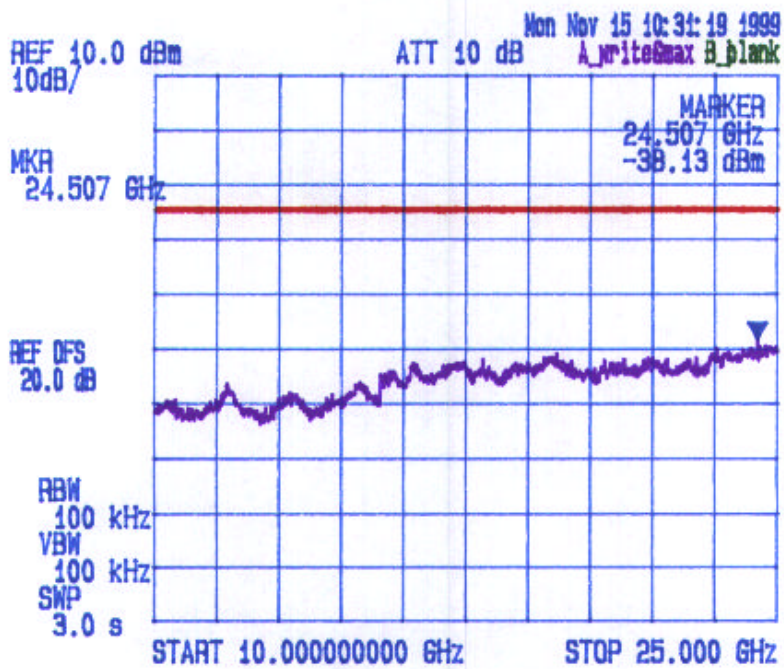

TRANSMITTER ANTENNA POWER CONDUCTED EMISSIONS

PLOT#12

Mon Nov 15 09:17:07 1999

REF 10.0 dBm
10dB/

ATT 10 dB

A_view B_blank

MKR
2.4393 GHz

MARKER
2.4393 GHz
5.41 dBm

UltraTech
Engineering Labs Inc.

TEKLOGIX INC.

TRX743 / Lucent WaveLAN / IEEE 2.4 GHz Radio (11 Mb/s)
DIRECT SEQUENCE SPREAD SPECTRUM
Channel#: 11 , Tx Frequency: 2462 MHz

Date: Nov.: 15 1999
Tested by: Hung Trinh

TRANSMITTER ANTENNA POWER CONDUCTED EMISSIONS

Date: Nov.: 15 1999
 Tested by: Hung Trinh

TEKLOGIX INC.

TRX743/ Lucent WaveLAN / IEEE 2.4 GHz Radio (11 Mb/s)
 DIRECT SEQUENCE SPREAD SPECTRUM
 Channel#: 11, Tx Frequency: 2468 MHz

TRANSMITTER ANTENNA POWER CONDUCTED EMISSIONS

PLOT #14

*** Multi Marker List ***

No.	Freq	Power	Label
No. 1:	552 MHz	-52.53 dBm	A
No. 2:	695 MHz	-42.25 dBm	A
No. 3:	838 MHz	-50.72 dBm	A
No. 4:	3.606 GHz	-53.97 dBm	A