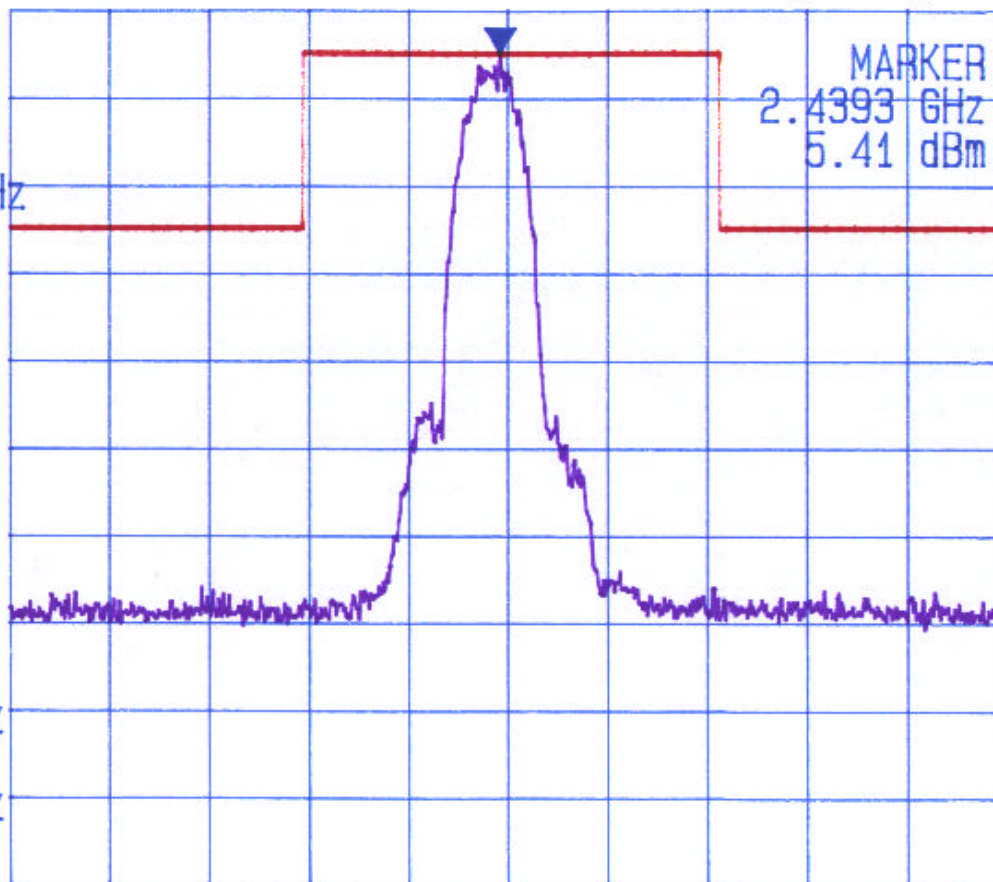

TRANSMITTER ANTENNA POWER CONDUCTED EMISSIONS

PLOT# 11

*** Multi Marker List ***

No. 1:	552 MHz	-50.09 dBm	A
No. 2:	695 MHz	-42.47 dBm	A
No. 3:	2.807 GHz	-55.66 dBm	A
No. 4:	3.592 GHz	-55.59 dBm	A
No. 5:			
No. 6:			
No. 7:			
No. 8:			
A:			

TRANSMITTER ANTENNA POWER CONDUCTED EMISSIONS

PLOT#12

Mon Nov 15 09:17:07 1999

REF 10.0 dBm
10dB/

ATT 10 dB

A_view B_blank

MKR
2.4393 GHz

MARKER
2.4393 GHz
5.41 dBm

REF OFS
20.0 dB

RBW
100 kHz
VBW
100 kHz
SWP
50 ms

CENTER 2.4410 GHz

SPAN 200.0 MHz

Date: Nov. 15 1999
 Tested by: Hung Trinh

TEKLOGIX INC.

TRX7431 Lucent WaveLAN / IEEE 2.4 GHz Radio (11 Mb/s)
 DIRECT SEQUENCE SPREAD SPECTRUM
 Channel#: 6, Tx Frequency: 2437 MHz