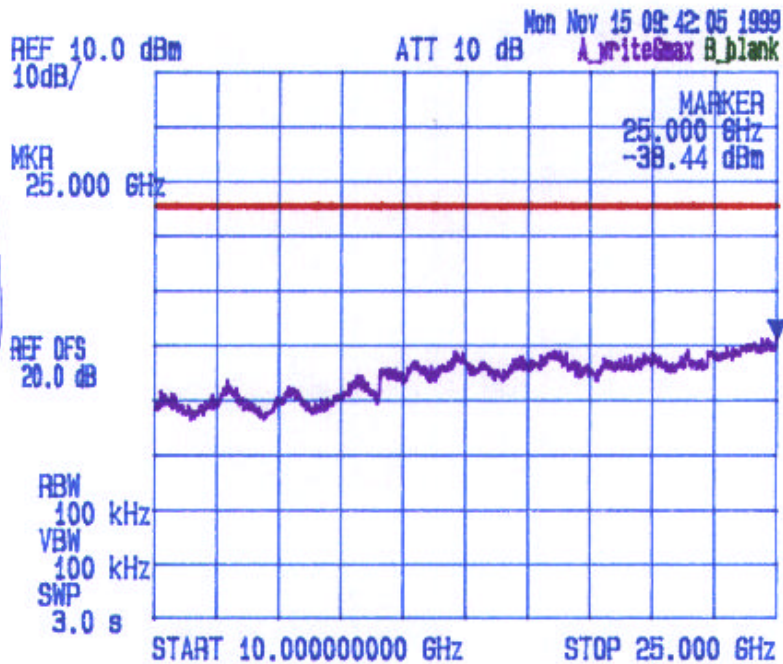

TRANSMITTER ANTENNA POWER CONDUCTED EMISSIONS

PLOT# 11

*** Multi Marker List ***

No. 1:	552 MHz	-50.09 dBm	A
No. 2:	695 MHz	-42.47 dBm	A
No. 3:	2.807 GHz	-55.66 dBm	A
No. 4:	3.592 GHz	-55.59 dBm	A
No. 5:			
No. 6:			
No. 7:			
No. 8:			
A:			

TRANSMITTER ANTENNA POWER CONDUCTED EMISSIONS

PLOT#12

Mon Nov 15 09:17:07 1999

REF 10.0 dBm
10dB/

ATT 10 dB

A_view B_blank

MKR
2.4393 GHz

MARKER
2.4393 GHz
5.41 dBm

REF OFS
20.0 dB

RBW
100 kHz
VBW
100 kHz
SWP
50 ms

CENTER 2.4410 GHz

SPAN 200.0 MHz

Date: Nov. 15 1999
 Tested by: Hung Trinh

TEKLOGIX INC.

TRX7431 Lucent WaveLAN / IEEE 2.4 GHz Radio (11 Mb/s)
 DIRECT SEQUENCE SPREAD SPECTRUM
 Channel#: 6, Tx Frequency: 2437 MHz

TRANSMITTER ANTENNA POWER CONDUCTED EMISSIONS

PLOT #13

*** Multi Marker List ***

No.	Freq	Level	Unit
No. 1:	552 MHz	-52.88	dBm
No. 2:	695 MHz	-42.75	dBm
No. 3:	823 MHz	-51.53	dBm
No. 4:	3.606 GHz	-53.56	dBm