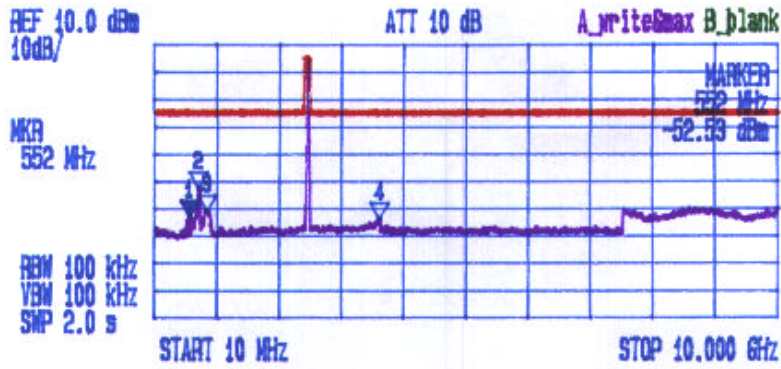

TRANSMITTER ANTENNA POWER CONDUCTED EMISSIONS

Date: Nov.: 15 1999
 Tested by: Hung Trinh

TEKLOGIX INC.

TRX743/ Lucent WaveLAN / IEEE 2.4 GHz Radio (11 Mb/s)
 DIRECT SEQUENCE SPREAD SPECTRUM
 Channel#: 11, Tx Frequency: 2468 MHz

TRANSMITTER ANTENNA POWER CONDUCTED EMISSIONS

PLOT #14

*** Multi Marker List ***

No.	Freq	Power	Label
No. 1:	552 MHz	-52.53 dBm	A
No. 2:	695 MHz	-42.25 dBm	A
No. 3:	838 MHz	-50.72 dBm	A
No. 4:	3.606 GHz	-53.97 dBm	A