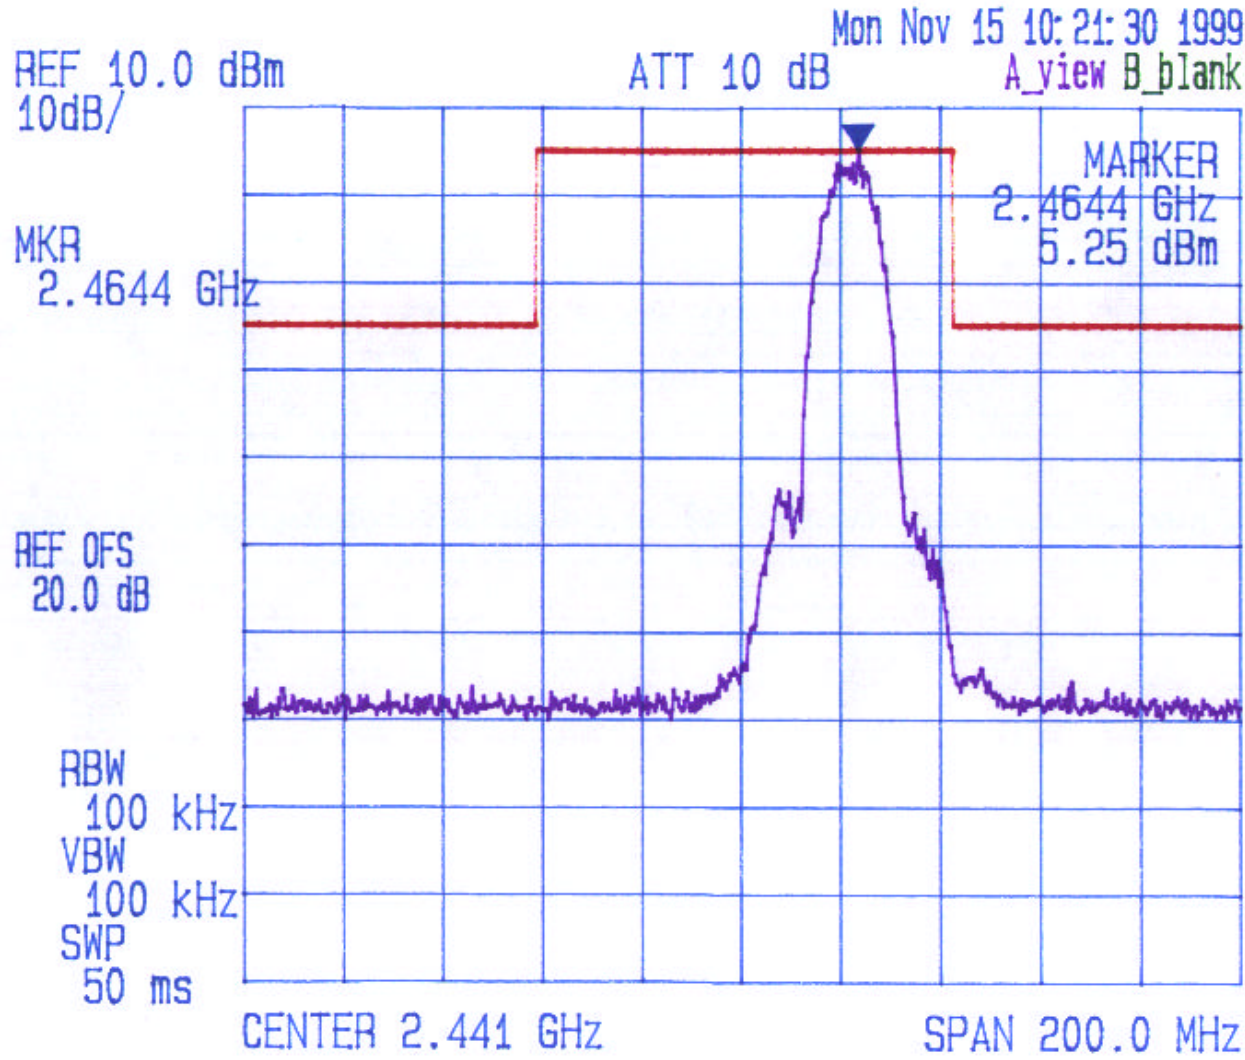

UltraTech
Engineering Labs Inc.

TEKLOGIX INC.

TRX743 / Lucent WaveLAN / IEEE 2.4 GHz Radio (11 Mb/s)
DIRECT SEQUENCE SPREAD SPECTRUM
Channel#: 11 , Tx Frequency: 2462 MHz

Date: Nov.: 15 1999
Tested by: Hung Trinh

TRANSMITTER ANTENNA POWER CONDUCTED EMISSIONS