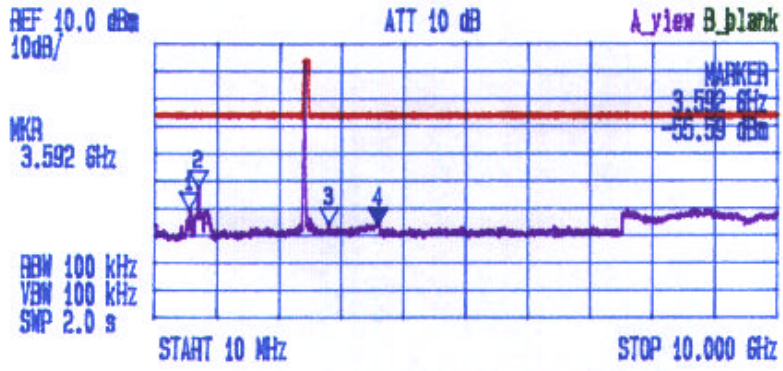

TRANSMITTER ANTENNA POWER CONDUCTED EMISSIONS

Date: Nov: 15 1999
 Tested by: Hung Trinh

TEKLOGIX INC.
 TRX7431 Lucent WavelAN / IEEE 2.4 GHz Radio (11 Mb/s)
 DIRECT SEQUENCE SPREAD SPECTRUM
 Channel#: / , Tx Frequency: 2412 MHz

TRANSMITTER ANTENNA POWER CONDUCTED EMISSIONS

PLOT# 11

*** Multi Marker List ***

No. 1:	552 MHz	-50.09 dBm	A
No. 2:	695 MHz	-42.47 dBm	A
No. 3:	2.807 GHz	-55.66 dBm	A
No. 4:	3.592 GHz	-55.59 dBm	A
No. 5:			
No. 6:			
No. 7:			
No. 8:			
A:			