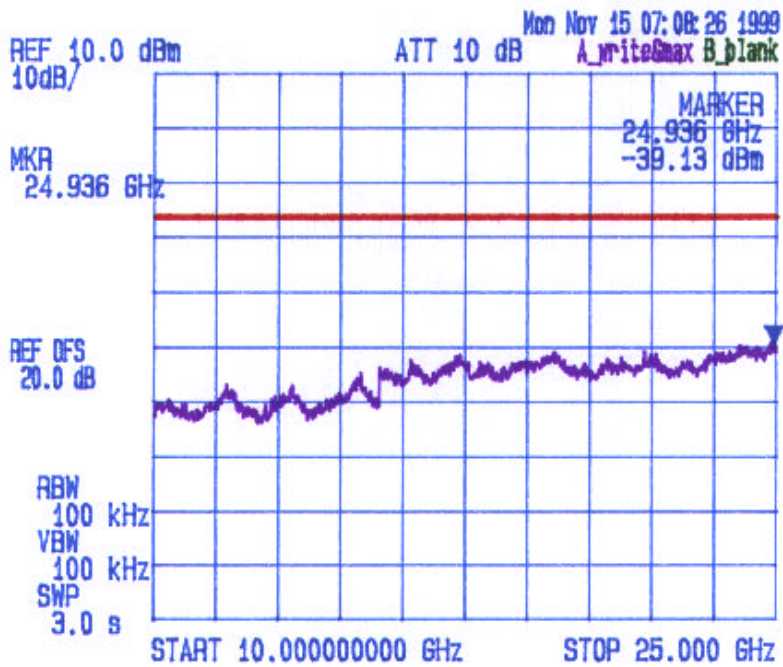

UltraTech
Engineering Labs Inc.

TEKLOGIX INC.

TRX7431 Lucent WaveLAN / IEEE 2.4 GHz Radio (11 Mb/s)
DIRECT SEQUENCE SPREAD SPECTRUM
Channel#: 1, Tx Frequency: 2412 MHz

Date: Nov.: 15 1999
Tested by: Hung Trinh

TRANSMITTER ANTENNA POWER CONDUCTED EMISSIONS

Date: Nov: 15 1999
 Tested by: Hung Trinh

TEKLOGIX INC.
 TRX7431 Lucent WavelAN / IEEE 2.4 GHz Radio (11 Mb/s)
 DIRECT SEQUENCE SPREAD SPECTRUM
 Channel#: / , Tx Frequency: 2412 MHz

TRANSMITTER ANTENNA POWER CONDUCTED EMISSIONS

PLOT# 11

*** Multi Marker List ***

No. 1:	552 MHz	-50.09 dBm	A
No. 2:	695 MHz	-42.47 dBm	A
No. 3:	2.807 GHz	-55.66 dBm	A
No. 4:	3.592 GHz	-55.59 dBm	A
No. 5:			
No. 6:			
No. 7:			
No. 8:			
A:			

UltraTech
Engineering Labs Inc.

TEKLOGIX INC.

TRX743 Lucent WaveLAN / IEEE 2.4 GHz Radio (11 Mb/s)
DIRECT SEQUENCE SPREAD SPECTRUM
Channel#: 6, Tx Frequency: 2437 MHz

Date: Nov: 15 1999
Tested by: Hung Trinh