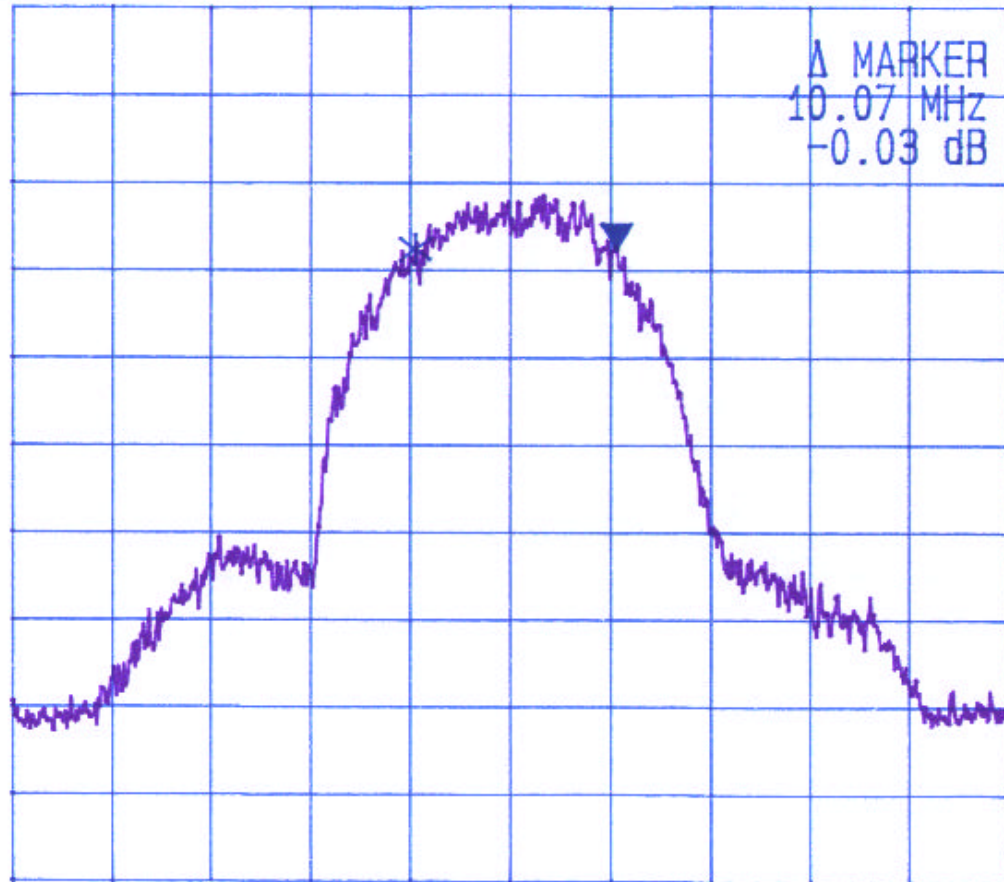

REF OFS
20.0 dB

RBW
30 kHz
VBW
30 kHz
SWP
120 ms

CENTER 2.43700 GHz

SPAN 50.0 MHz

UltraTech
Engineering Labs Inc.

TEKLOGIX INC.

TRX743 Lucent WaveLAN / IEEE 2.4 GHz Radio (11 Mb/s)
DIRECT SEQUENCE SPREAD SPECTRUM
Channel#: 11 , Tx Frequency: 2462 MHz