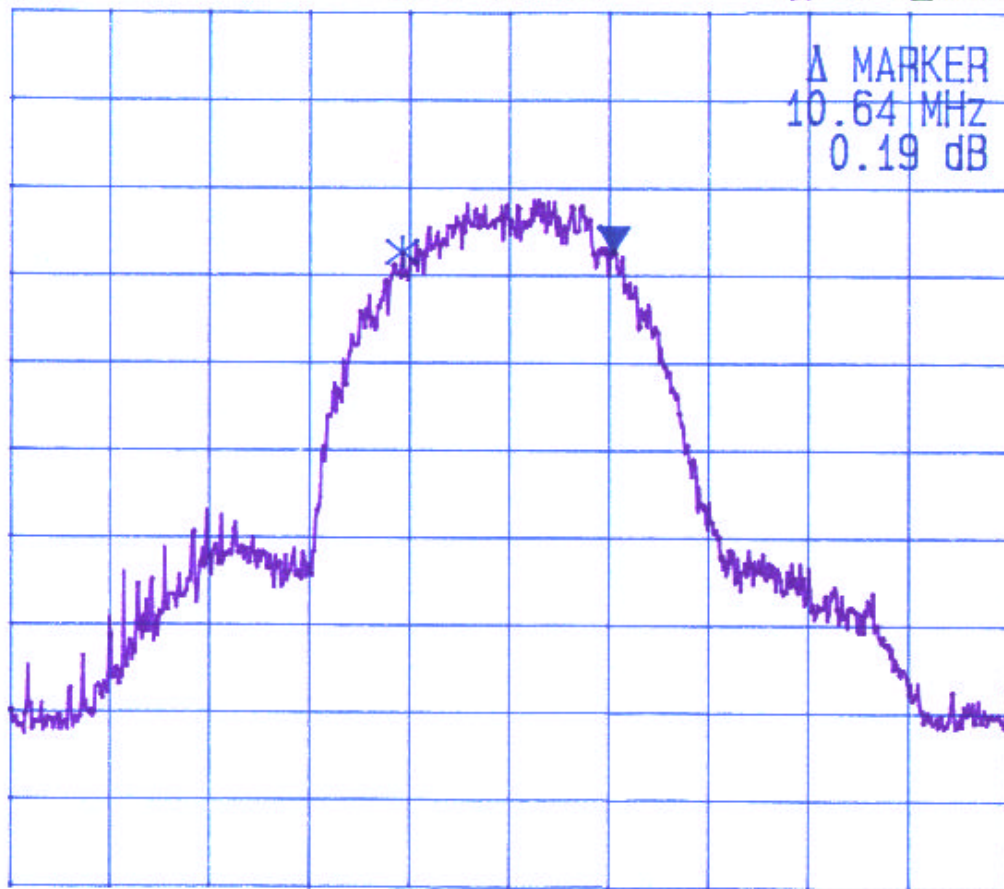

PLOT #7

Mon Nov 15 11:14:23 1999

REF 20.0 dBm
10dB/

ATT 10 dB

A_view B_plank

X dB DOWN
6.0 dB

Δ MARKER
10.64 MHz
0.19 dB

REF OFS
20.0 dB

RBW
30 kHz
VBW
30 kHz
SWP
120 ms

CENTER 2.41200 GHz

SPAN 50.0 MHz

UltraTech
Engineering Labs Inc.

TEKLOGIX INC.

TRX743 Lucent WaveLAN / IEEE 2.4 GHz Radio (11 Mb/s)
DIRECT SEQUENCE SPREAD SPECTRUM
Channel#: 6, Tx Frequency: 2437 MHz