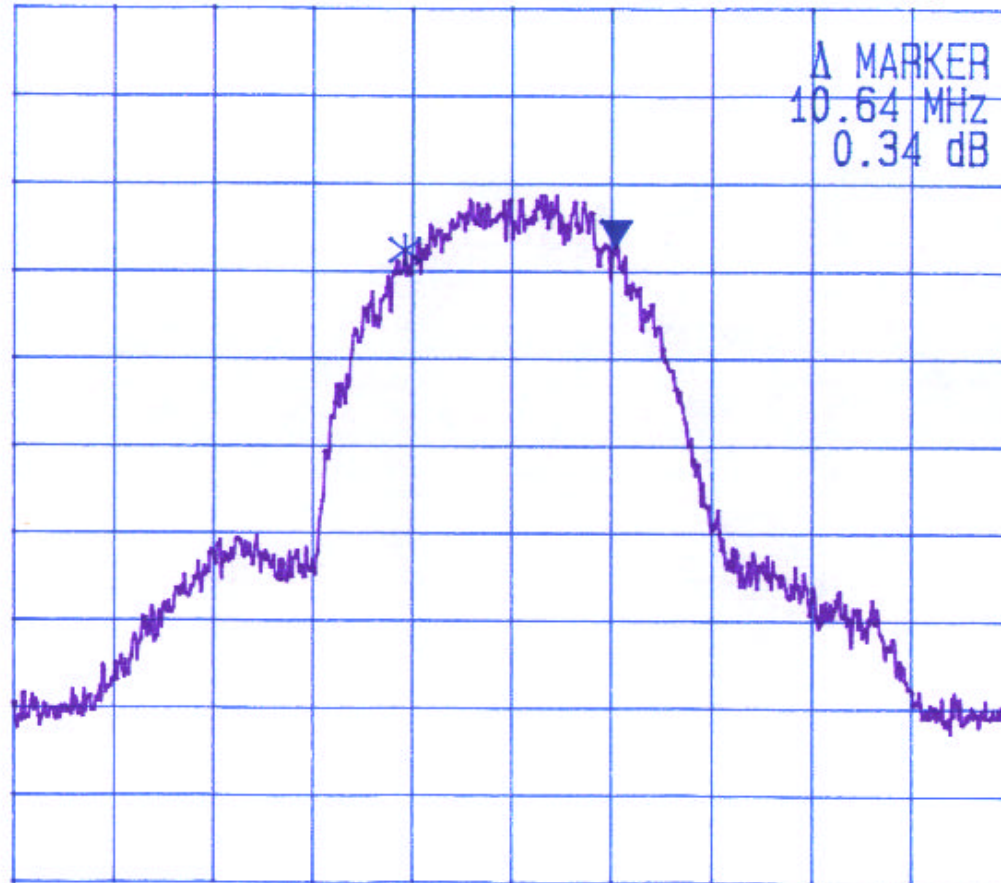

REF OFS
20.0 dB

RBW
30 kHz
VBW
30 kHz
SWP
120 ms

CENTER 2.43700 GHz

SPAN 50.0 MHz

UltraTech
Engineering Labs Inc.

TEKLOGIX INC.

TRX743 Lucent WaveLAN / IEEE 2.4 GHz Radio (11 Mb/s)
DIRECT SEQUENCE SPREAD SPECTRUM
Channel#: 11 , Tx Frequency: 2462 MHz

Date: Nov.: 15 1999
Tested by: Hung Trinh

PLOT #9

Mon Nov 15 11:03:19 1999

REF 20.0 dBm
10dB/

ATT 10 dB

A_view B_blank

X dB DOWN
6.0 dB

Δ MARKER
10.64 MHz
0.34 dB

REF OFS
20.0 dB

RBW
30 kHz
VBW
30 kHz
SWP
120 ms

CENTER 2.46200 GHz

SPAN 50.0 MHz