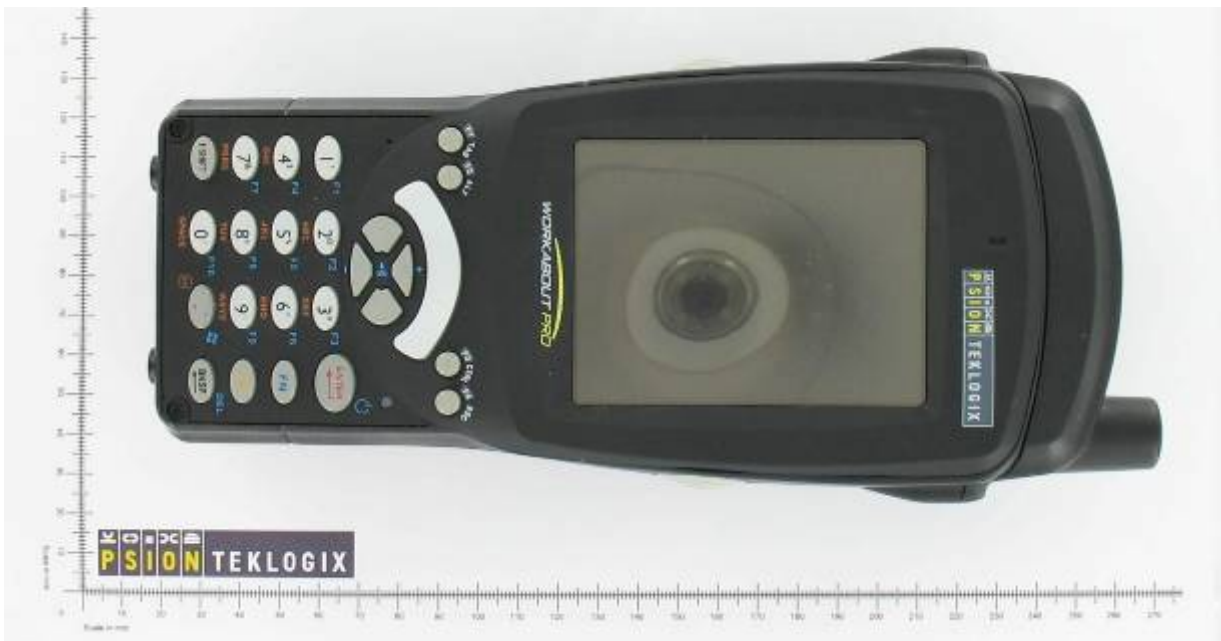

WAP C G2 BT + RFID MODULE UHF-CA3-AC5-GPRS + GPRS RA3030-G2 + WIFI RA2041

RFID Module

Bluetooth
on the
Main logic board
(native on the WAP)

WIFI RA2041
on the CF-card slot

interface
board

WAP S G2 BT + RFID MODULE UHF-CA3-AC5-GPRS + GPRS RA3030-G2 + WIFI RA2041

RFID Module Bluetooth on the Main logic board (native on the WAP) WIFI RA2041 on the CF-card slot interface board