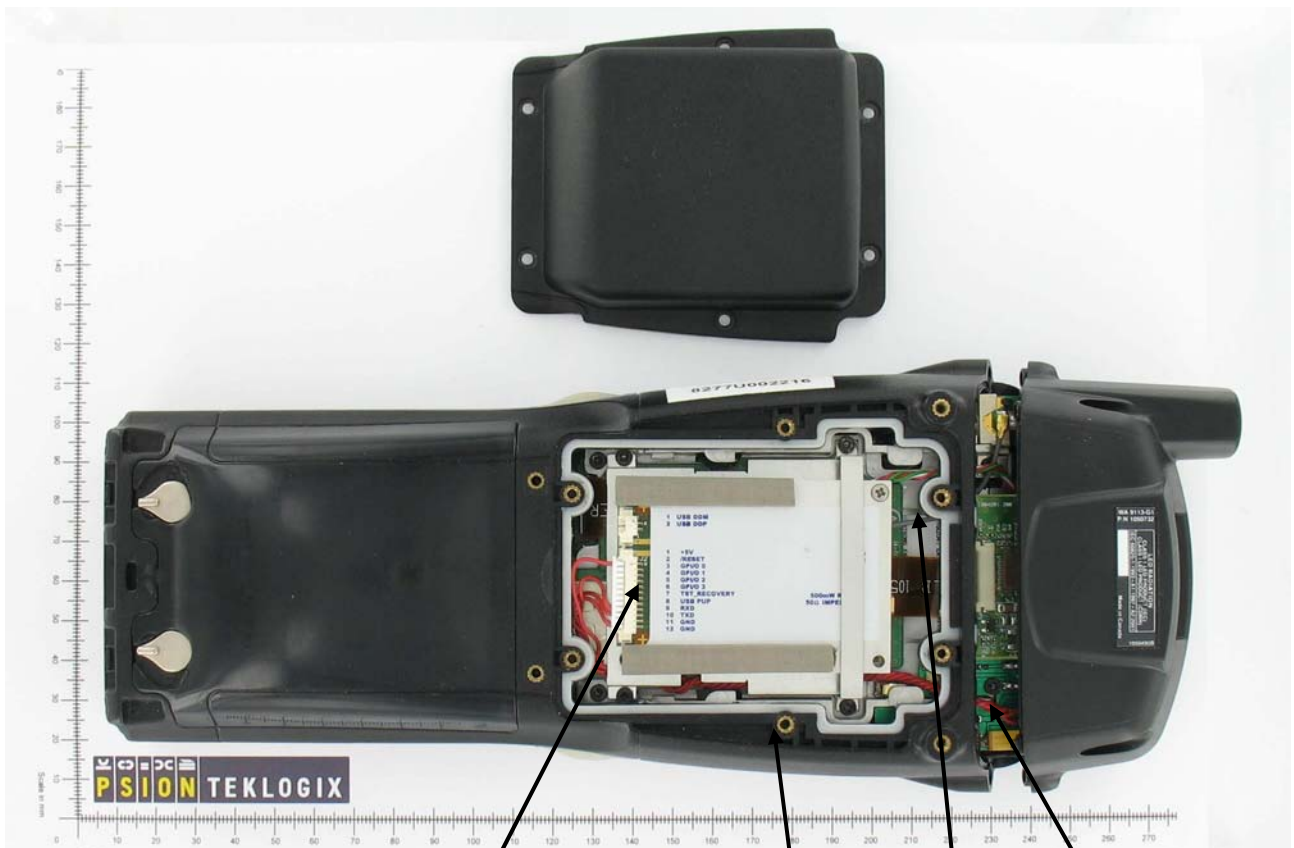

WAP C G2 BT + RFID MODULE UHF-CA3-AC5-GPRS + GPRS RA3030-G2 + WIFI RA2041

RFID Module

Bluetooth
on the
Main logic board
(native on the WAP)

WIFI RA2041
on the CF-card slot

interface
board

WAP S G2 BT + RFID MODULE UHF-CA3-AC5-GPRS + GPRS RA3030-G2 + WIFI RA2041

RFID Module Bluetooth on the Main logic board (native on the WAP) WIFI RA2041 on the CF-card slot interface board