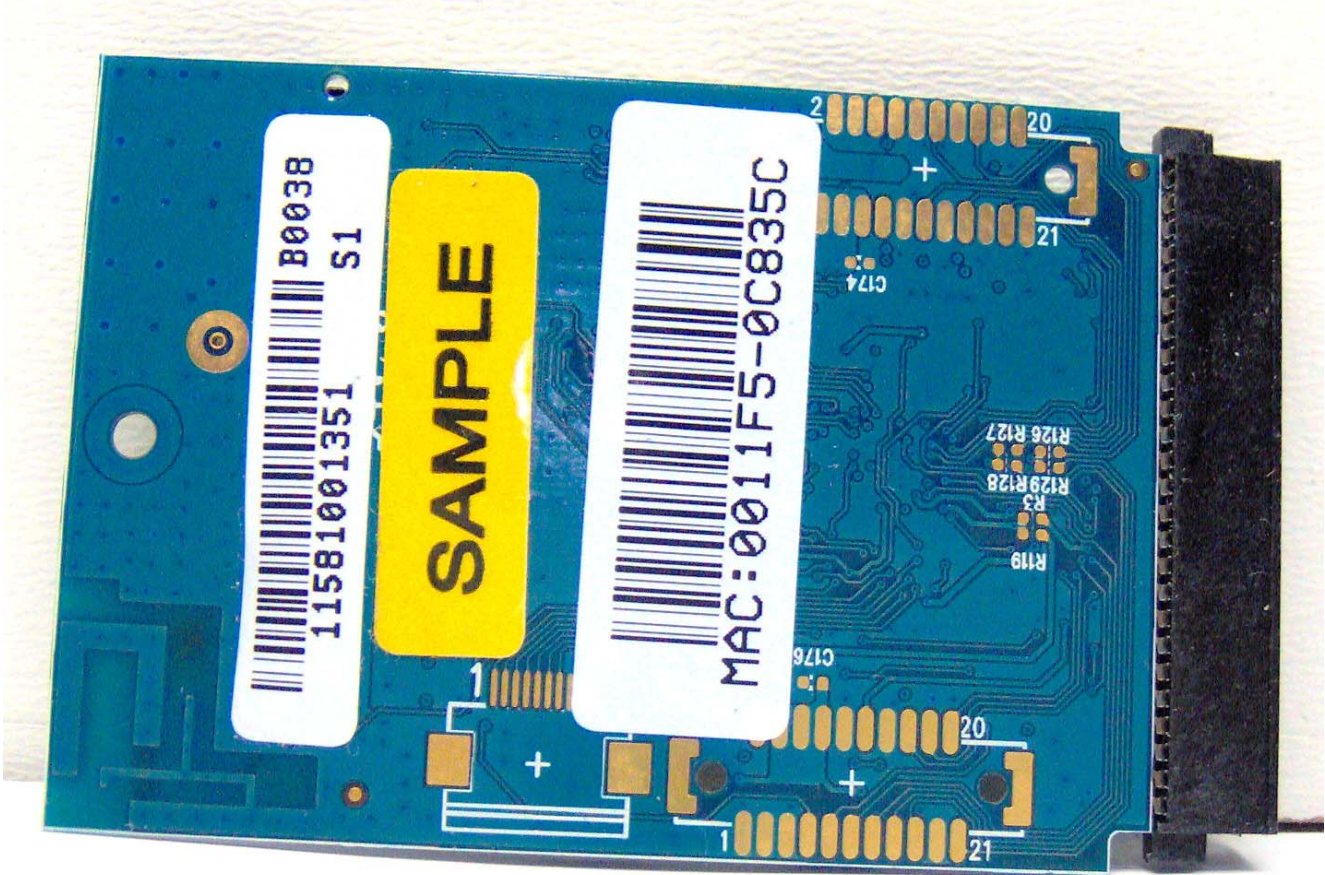

ANNEX 3 – INTERNAL EUT PHOTOS

Psion Teklogix, Inc.
Psion Teklogix “g” Radio, Model RA2040
FCC ID: GM3RA2040
IC: 2739D-RA2040