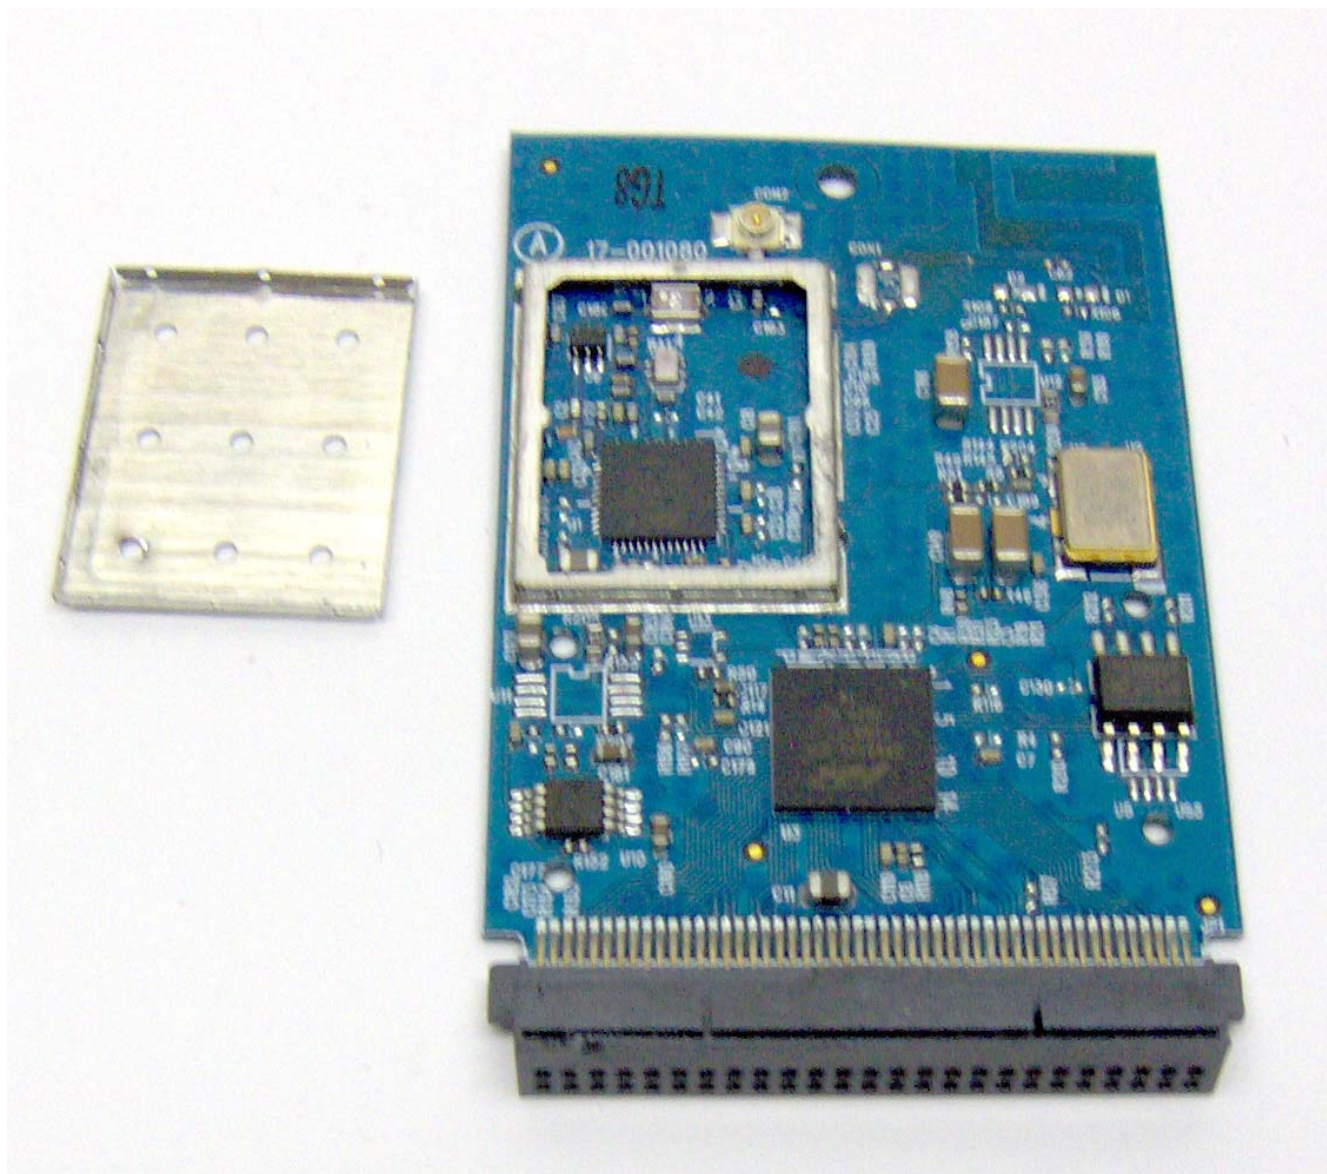

ANNEX 3 – INTERNAL EUT PHOTOS

Psion Teklogix, Inc.
Psion Teklogix "g" Radio, Model RA2040
FCC ID: GM3RA2040
IC: 2739D-RA2040

ANNEX 3 – INTERNAL EUT PHOTOS

**Psion Teklogix, Inc.
Psion Teklogix "g" Radio, Model RA2040
FCC ID: GM3RA2040
IC: 2739D-RA2040**

ANNEX 3 – INTERNAL EUT PHOTOS

Psion Teklogix, Inc.
Psion Teklogix “g” Radio, Model RA2040
FCC ID: GM3RA2040
IC: 2739D-RA2040