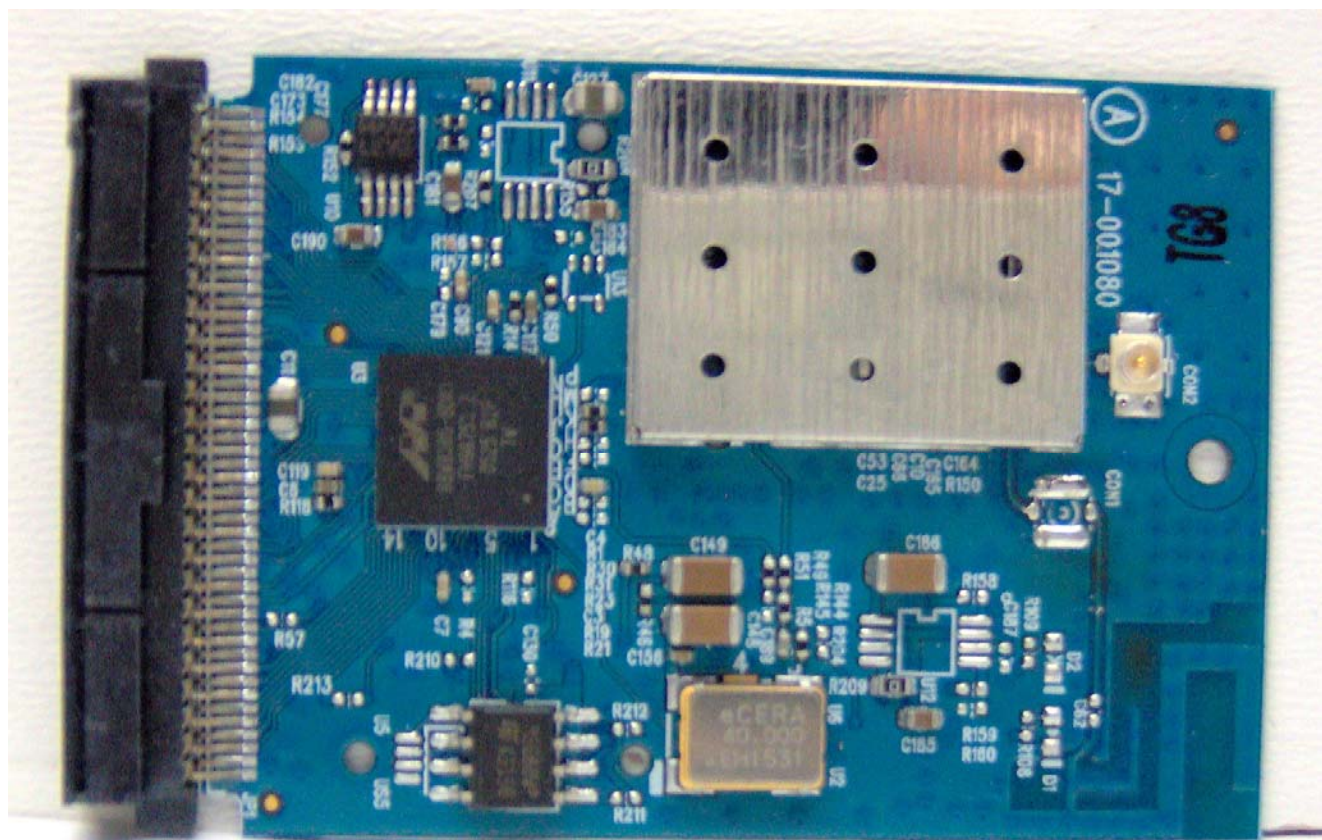

ANNEX 3 – INTERNAL EUT PHOTOS

Psion Teklogix, Inc.
Psion Teklogix "g" Radio, Model RA2040
FCC ID: GM3RA2040
IC: 2739D-RA2040

ANNEX 3 – INTERNAL EUT PHOTOS

**Psion Teklogix, Inc.
Psion Teklogix "g" Radio, Model RA2040
FCC ID: GM3RA2040
IC: 2739D-RA2040**

ANNEX 3 – INTERNAL EUT PHOTOS

Psion Teklogix, Inc.
Psion Teklogix “g” Radio, Model RA2040
FCC ID: GM3RA2040
IC: 2739D-RA2040