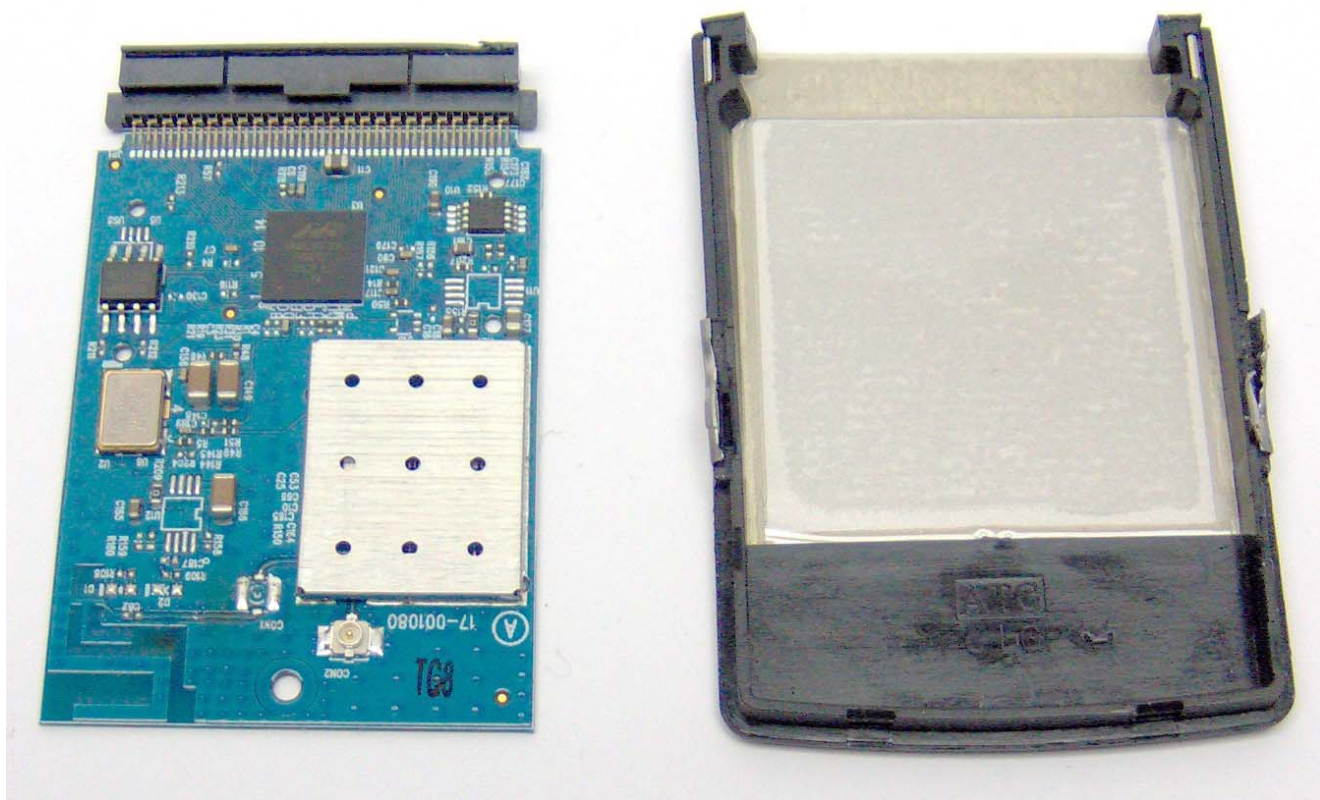

ANNEX 3 – INTERNAL EUT PHOTOS

Psion Teklogix, Inc.
Psion Teklogix "g" Radio, Model RA2040
FCC ID: GM3RA2040
IC: 2739D-RA2040

ANNEX 3 – INTERNAL EUT PHOTOS

**Psion Teklogix, Inc.
Psion Teklogix "g" Radio, Model RA2040
FCC ID: GM3RA2040
IC: 2739D-RA2040**