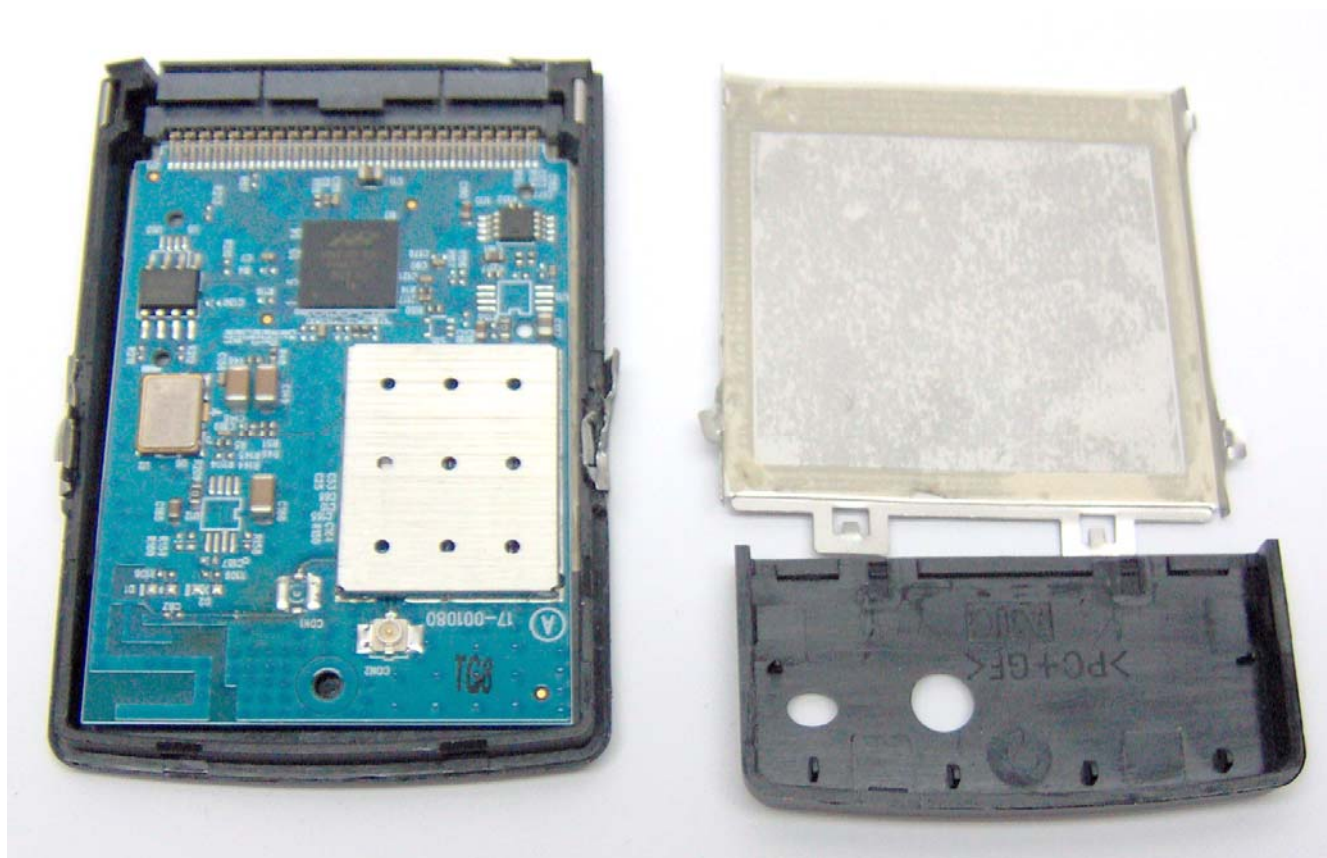

ANNEX 3 – INTERNAL EUT PHOTOS

Psion Teklogix, Inc.
Psion Teklogix "g" Radio, Model RA2040
FCC ID: GM3RA2040
IC: 2739D-RA2040

ANNEX 3 – INTERNAL EUT PHOTOS

**Psion Teklogix, Inc.
Psion Teklogix "g" Radio, Model RA2040
FCC ID: GM3RA2040
IC: 2739D-RA2040**

ANNEX 3 – INTERNAL EUT PHOTOS

Psion Teklogix, Inc.
Psion Teklogix “g” Radio, Model RA2040
FCC ID: GM3RA2040
IC: 2739D-RA2040