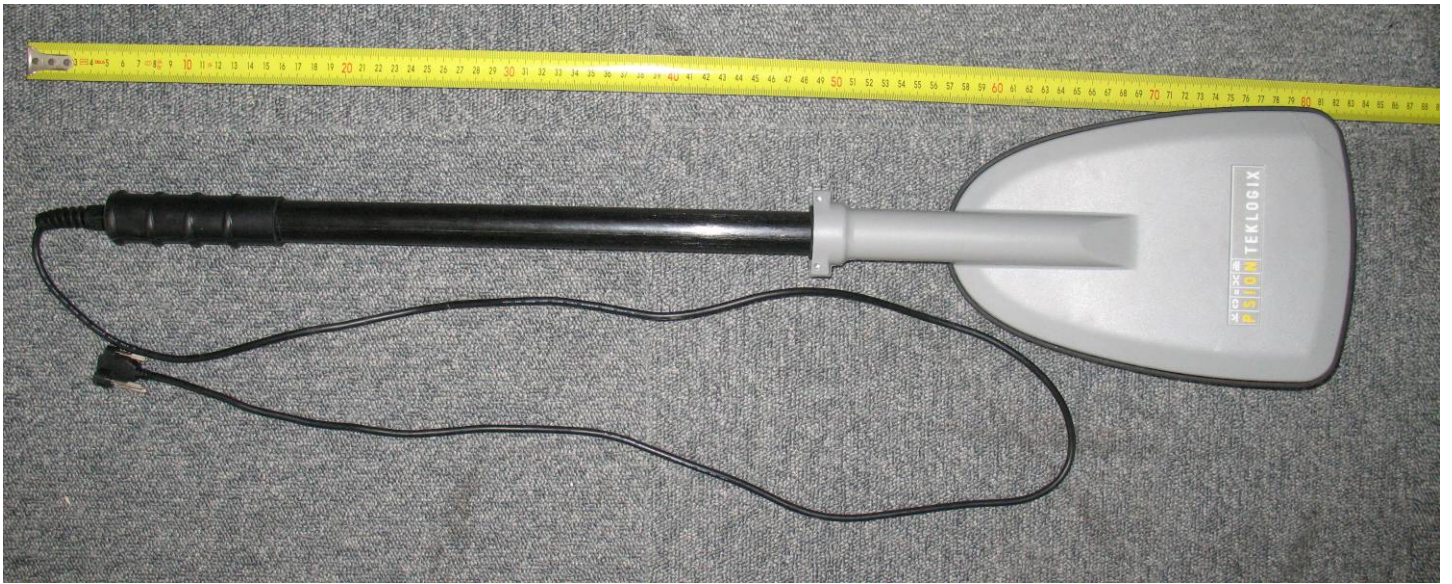

RFID Paddle HF-T2-A3 with WAP G2 tether connector

RFID Paddle HF-T2-A3 with 7535 G2 tether connector

RFID Paddle HF-T2-A3 with PC DB9 connector