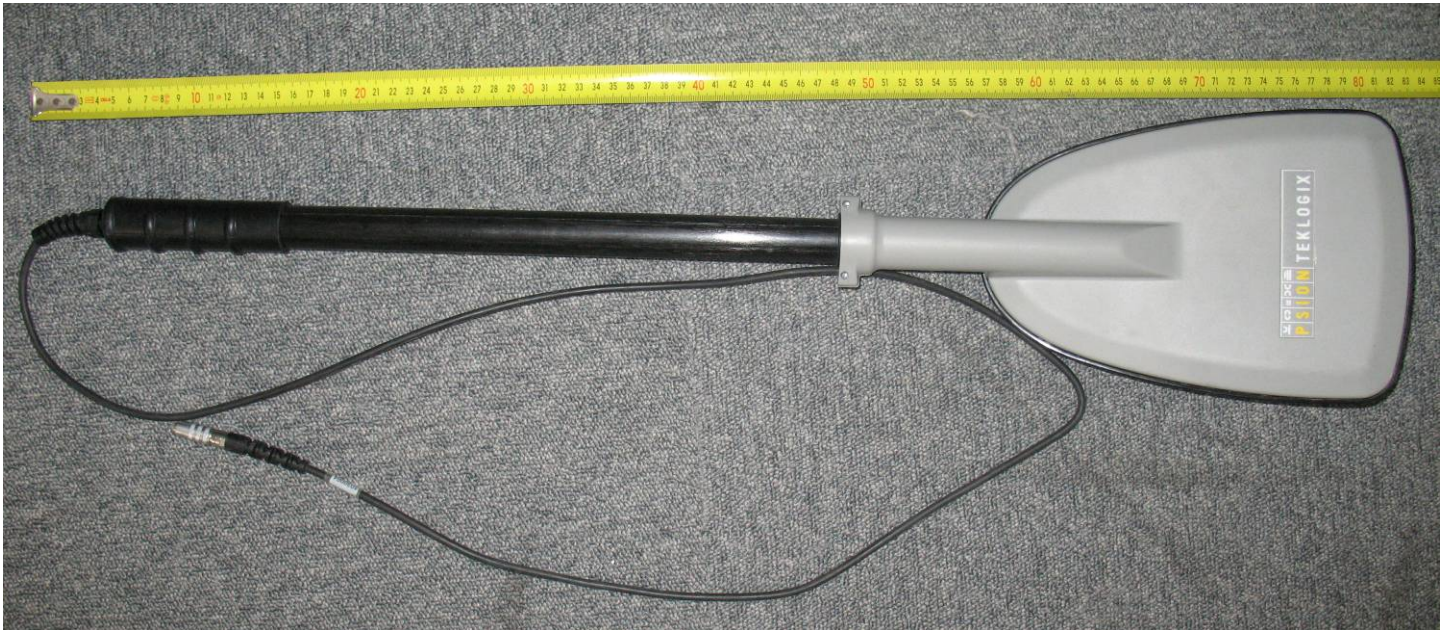

RFID Paddle HF-T2-A3 with WAP G2 tether connector

RFID Paddle HF-T2-A3 with 7535 G2 tether connector

RFID Paddle HF-T2-A3 with PC DB9 connector