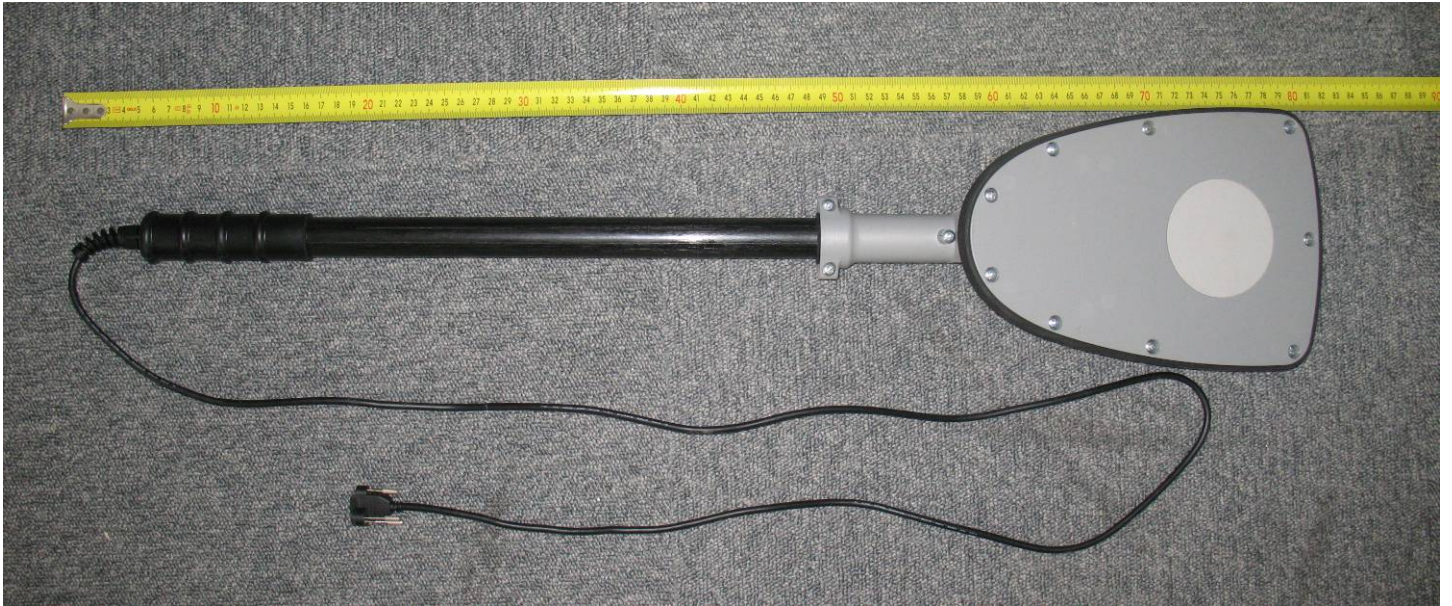

RFID Paddle HF-T2-A3 with WAP G2 tether connector

RFID Paddle HF-T2-A3 with 7535 G2 tether connector

RFID Paddle HF-T2-A3 with PC DB9 connector