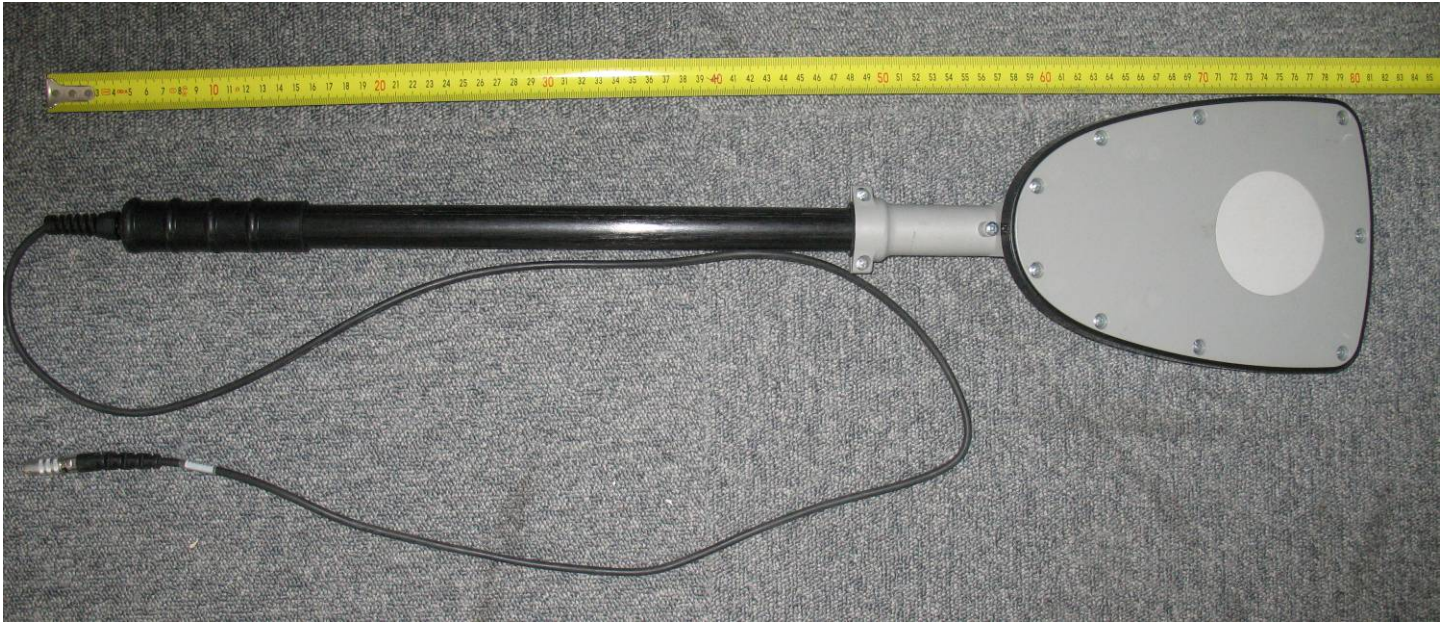

RFID Paddle HF-T2-A3 with WAP G2 tether connector

RFID Paddle HF-T2-A3 with 7535 G2 tether connector

RFID Paddle HF-T2-A3 with PC DB9 connector