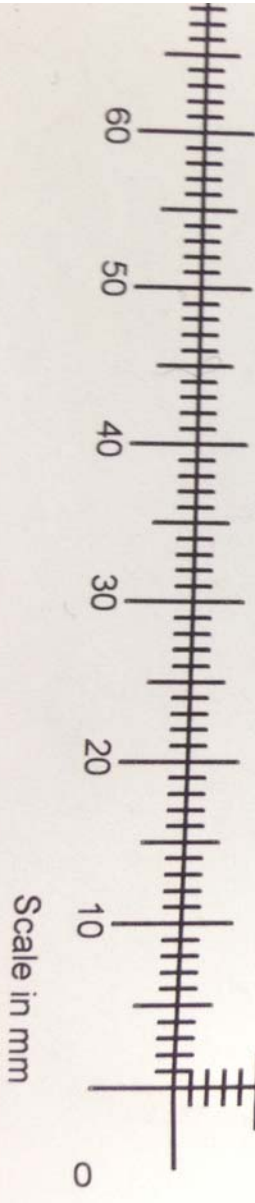

RFID Module EP10 HF-KR1-2S

P510N

Scale in mm

Scale in mm

ASION

Scale in mm

Scale in mm

CAUTION!

This product contains an imager that uses an LED light source.
LED RADIATION: Class 1 LED Product (IEC)
Class 1 LED Product (CDRH)
IEC60825-1:2007 (2nd Edition)

PSION

Scale in mm

Scale in mm