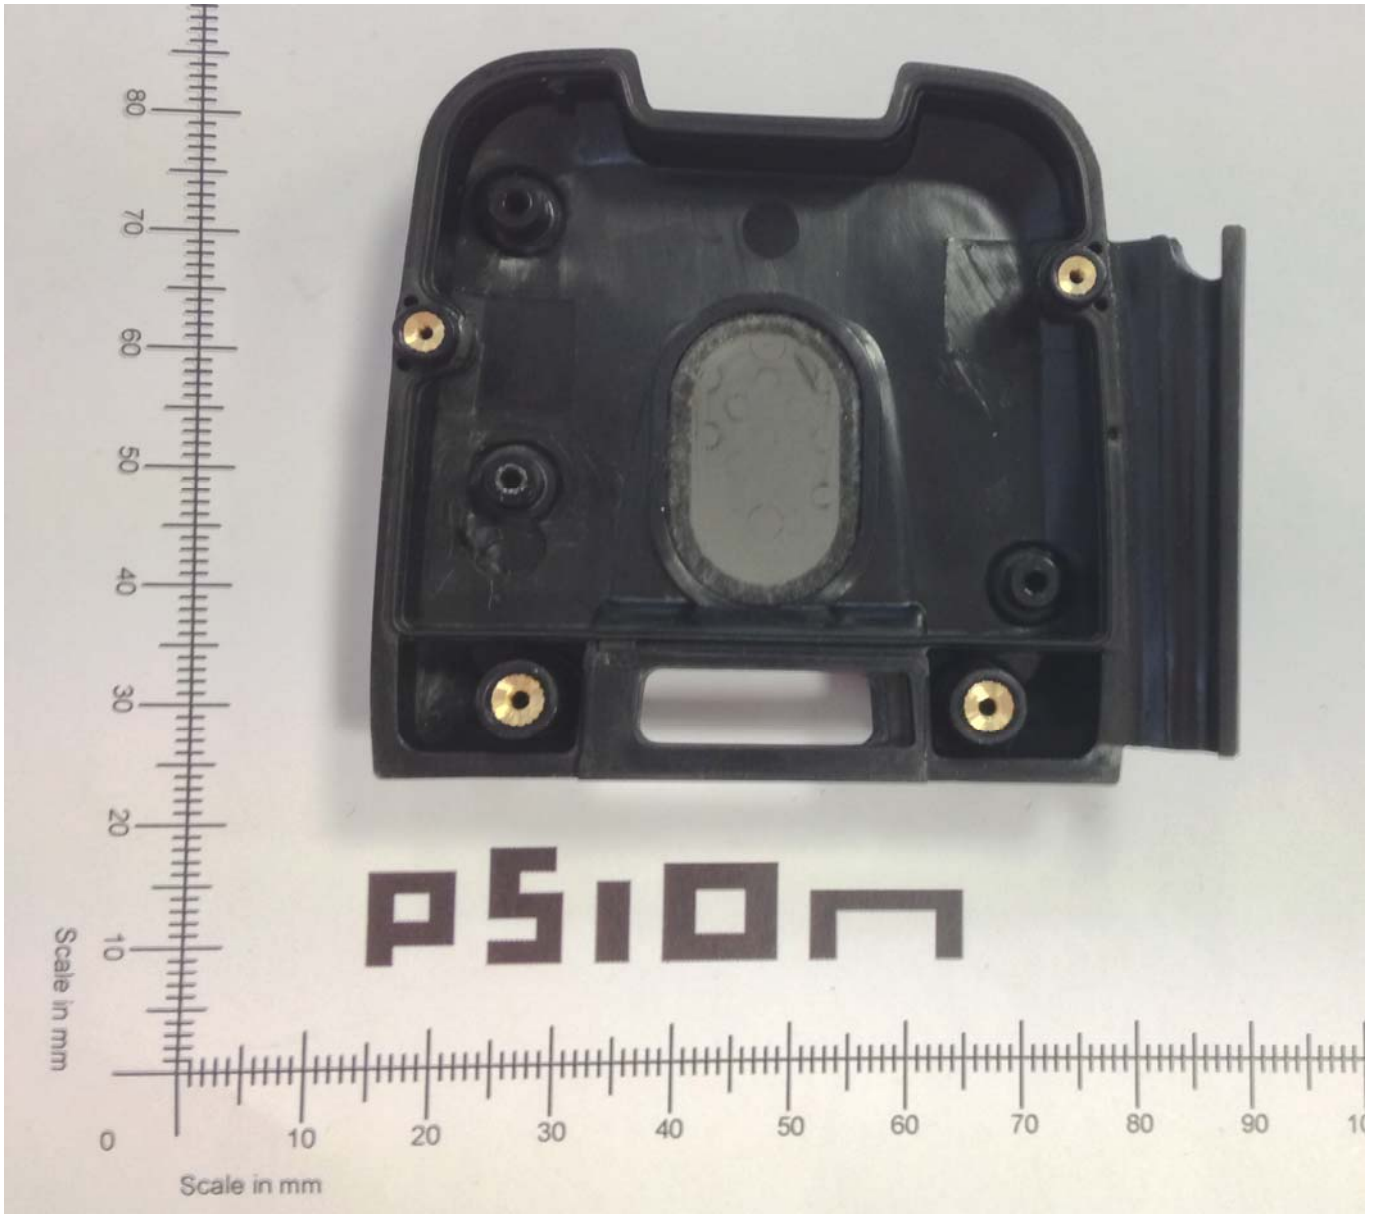

RFID Module EP10 HF-KR1-2S

P510N

Scale in mm

Scale in mm

ASION

Scale in mm

Scale in mm

CAUTION!

This product contains an imager that uses an LED light source.
LED RADIATION: Class 1 LED Product (IEC)
Class 1 LED Product (CDRH)
IEC60825-1:2007 (2nd Edition)

PSION

Scale in mm

Scale in mm