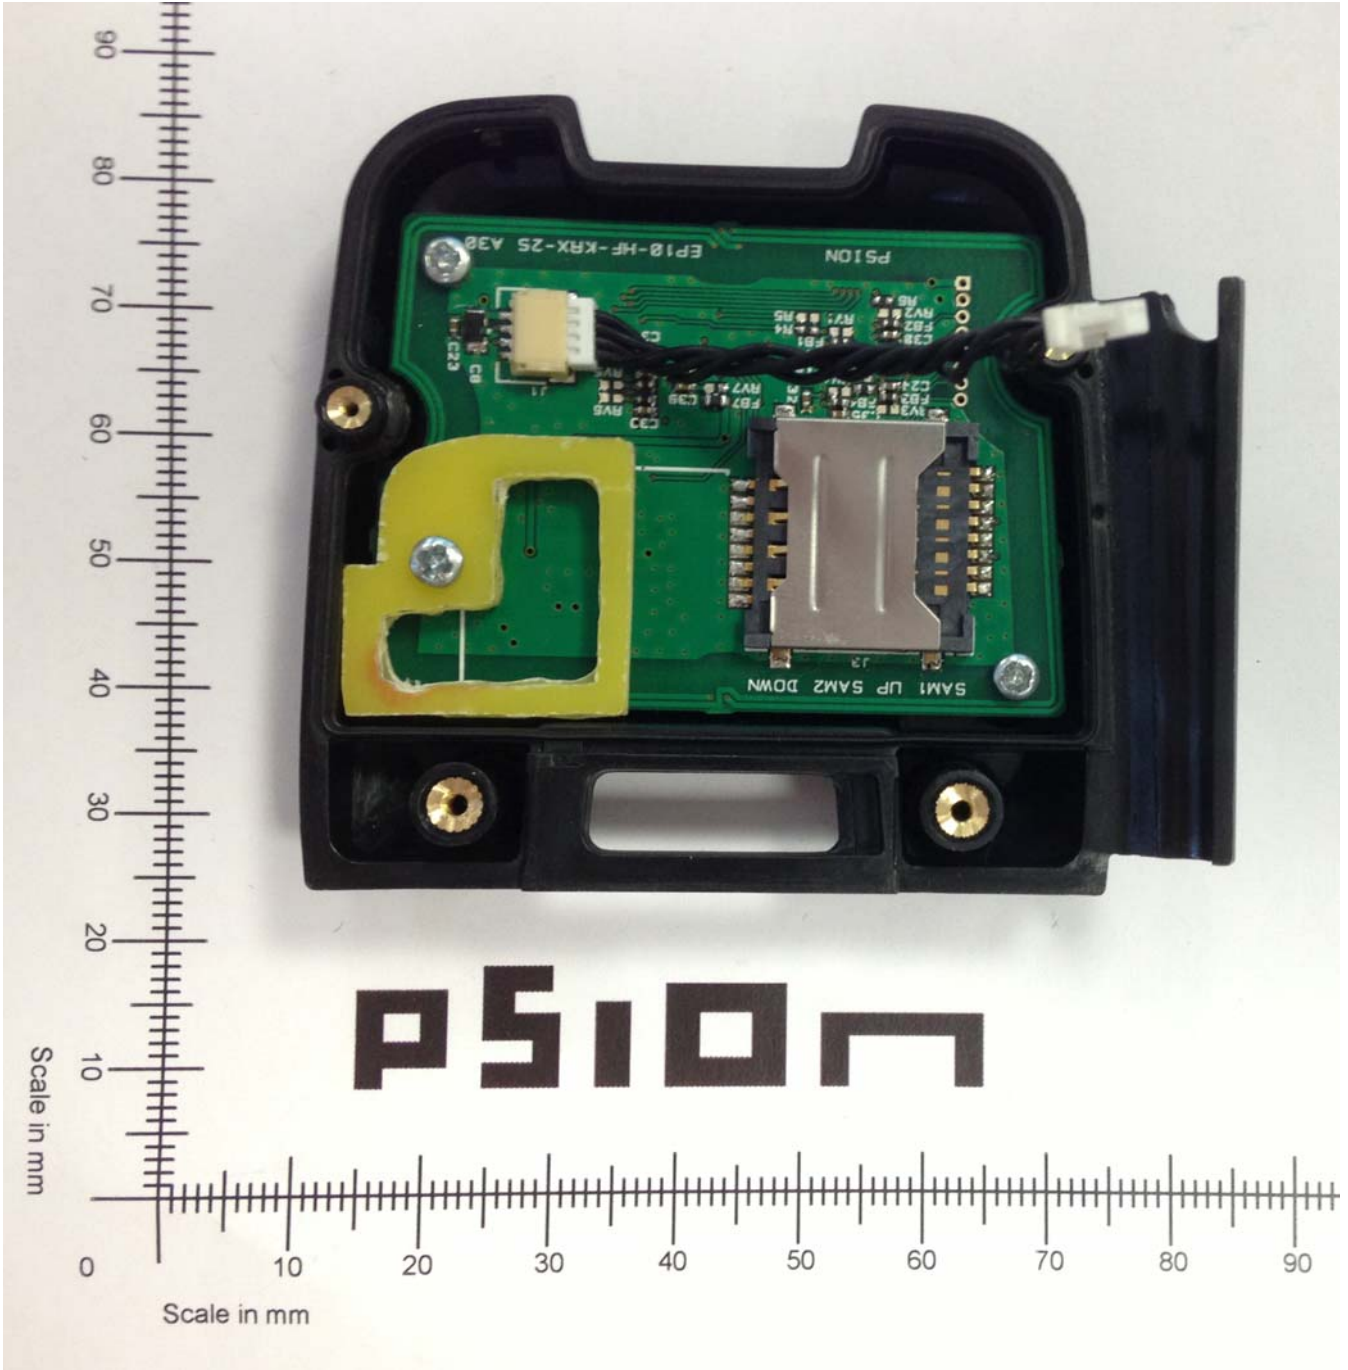

RFID Module EP10 HF-KR1-2S

P510N

Scale in mm

Scale in mm

ASION

Scale in mm

Scale in mm

CAUTION!

This product contains an imager that uses an LED light source.
LED RADIATION: Class 1 LED Product (IEC)
Class 1 LED Product (CDRH)
IEC60825-1:2007 (2nd Edition)

PSION

Scale in mm

Scale in mm