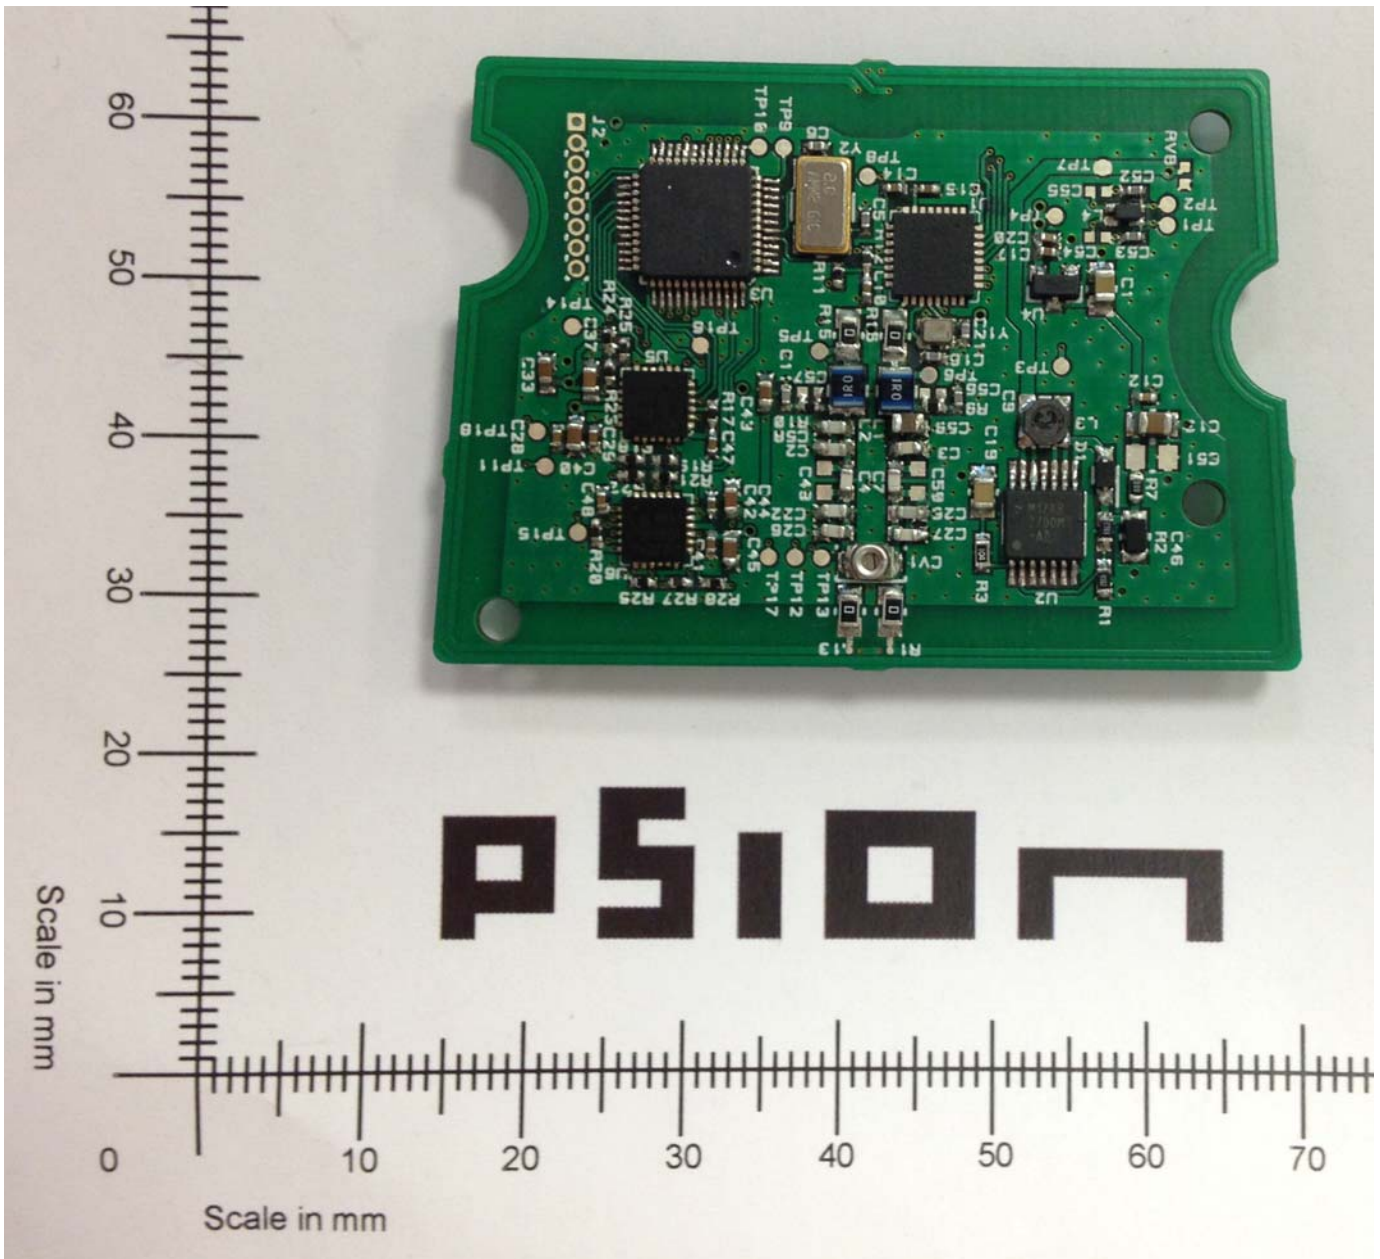

RFID Module EP10 HF-KR1-2S

P510N

Scale in mm

Scale in mm

ASION

Scale in mm

Scale in mm

CAUTION!

This product contains an imager that uses an LED light source.
LED RADIATION: Class 1 LED Product (IEC)
Class 1 LED Product (CDRH)
IEC60825-1:2007 (2nd Edition)

PSION

Scale in mm

Scale in mm