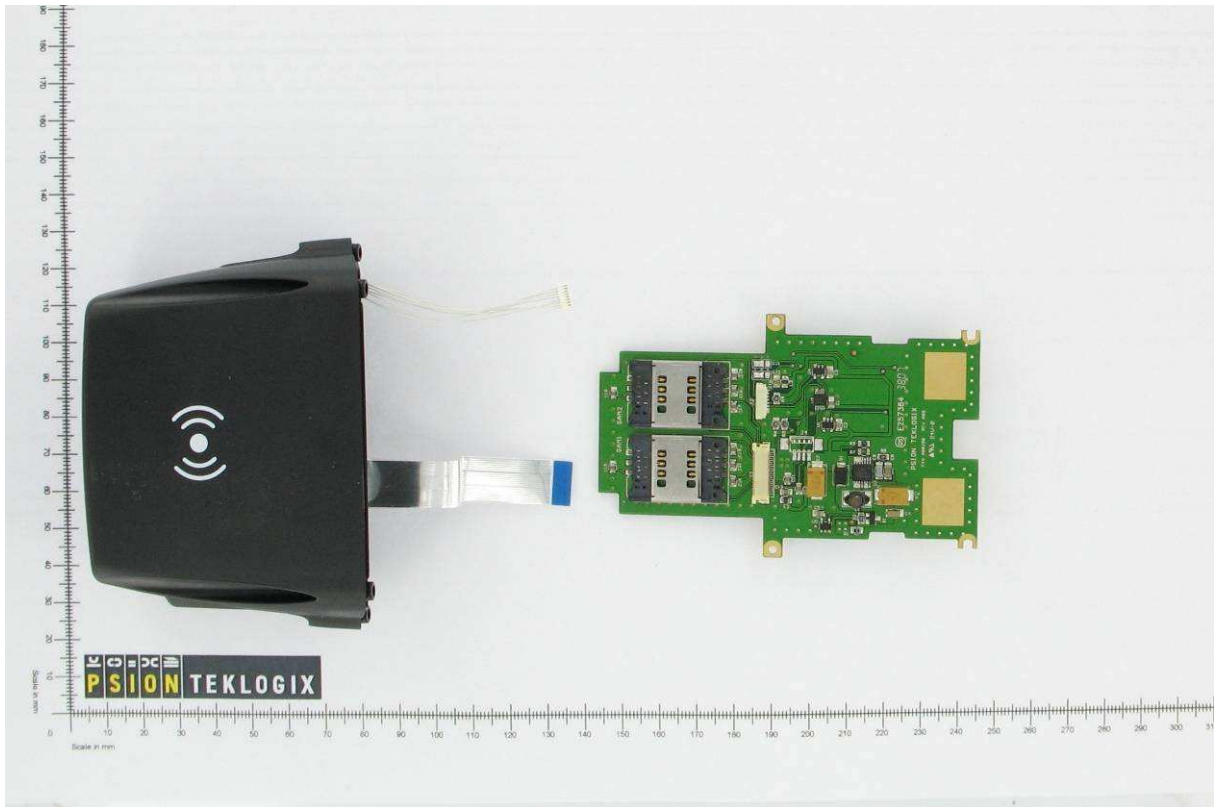

RFID Reader HF-AM2-G2

SAGEM MORPHOCHECK Dual Reader Endcap Assembly

2D Imager HHP5180 Assembly

MRZ OCR Reader Assembly