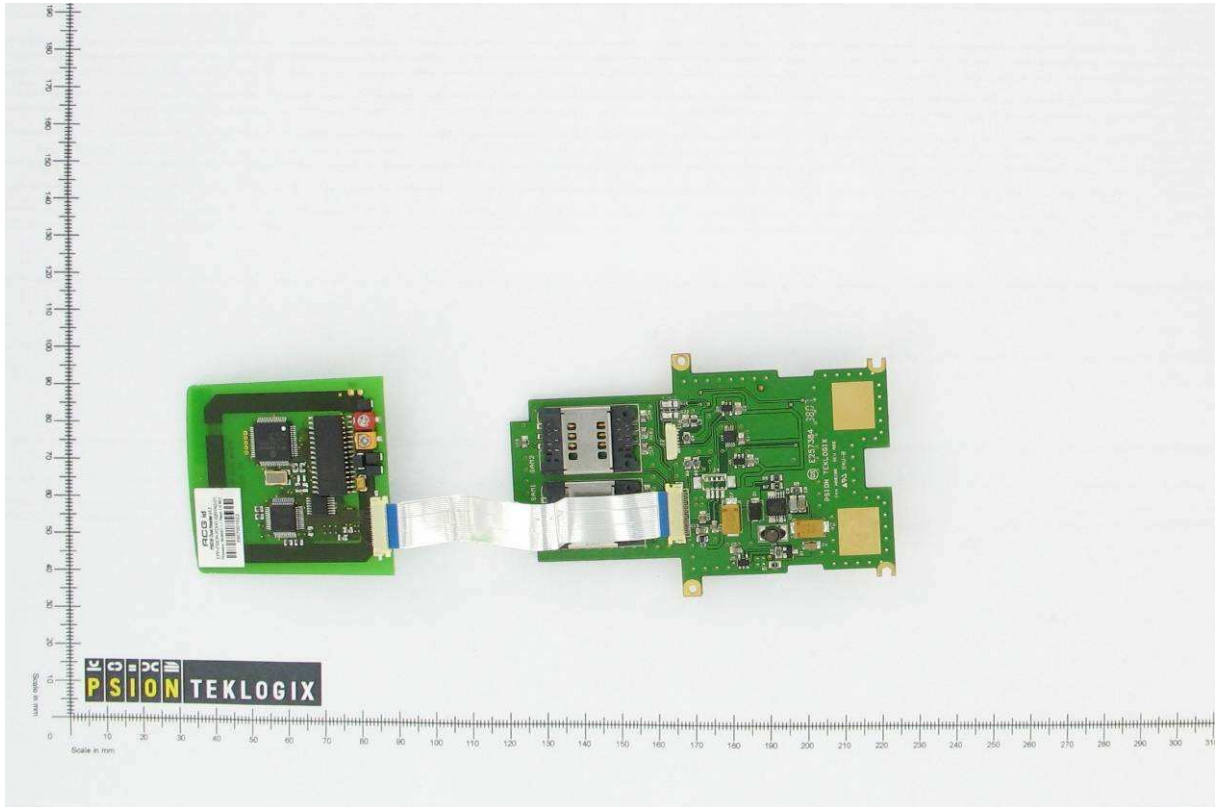

RFID Reader HF-AM2-G2

SAGEM MORPHOCHECK Dual Reader Endcap Assembly

2D Imager HHP5180 Assembly

MRZ OCR Reader Assembly