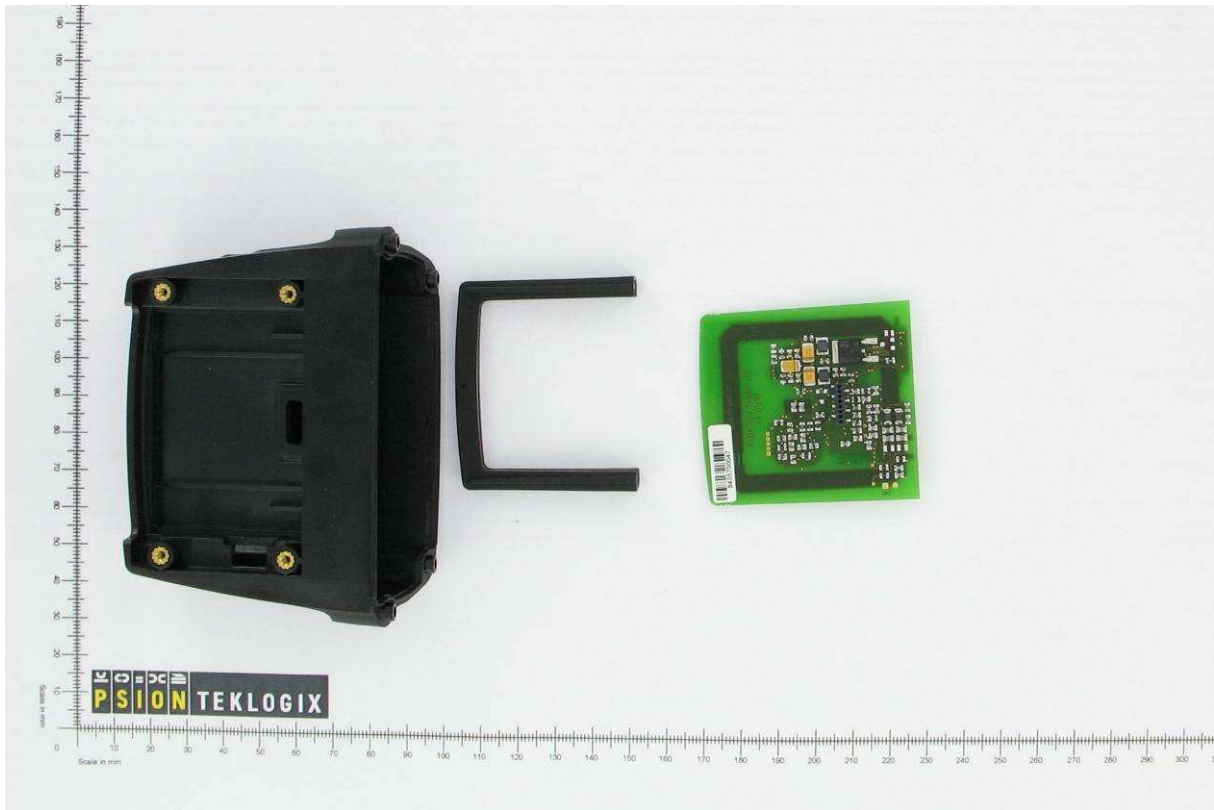

RFID Reader HF-AM2-G2

SAGEM MORPHOCHECK Dual Reader Endcap Assembly

2D Imager HHP5180 Assembly

MRZ OCR Reader Assembly