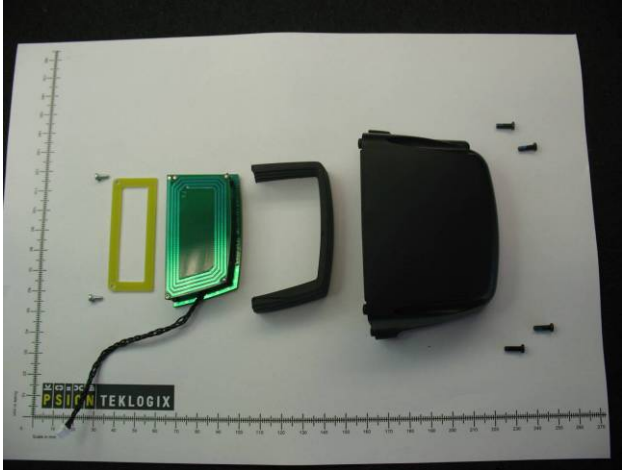

RFID MODULE HF-AM1-G2

WAP S G2 BT + RFID MODULE HF-AM1-G2 + WIFI RA2041 + GPRS RA3030-G2

GPRS RA3030-G2 BlueTooth
On the GPRS
Main Logic Board Antenna RFID Module
(Native in the WAP G2)

WAP C G2 BT + RFID MODULE HF-AM1-G2 + WIFI RA2041 + GPRS RA3030-G2

GPRS RA3030-G2 BlueTooth
 On the
 Main Logic Board
 (Native in the WAP G2)

GPRS Antenna RFID Module