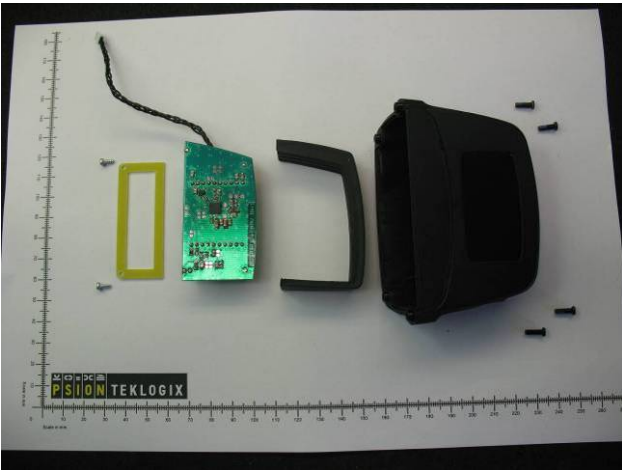

RFID MODULE HF-AM1-G2

WAP S G2 BT + RFID MODULE HF-AM1-G2 + WIFI RA2041 + GPRS RA3030-G2

GPRS RA3030-G2 BlueTooth
On the GPRS
Main Logic Board Antenna RFID Module
(Native in the WAP G2)

WAP C G2 BT + RFID MODULE HF-AM1-G2 + WIFI RA2041 + GPRS RA3030-G2

GPRS RA3030-G2 BlueTooth
 On the
 Main Logic Board
 (Native in the WAP G2)

GPRS Antenna RFID Module