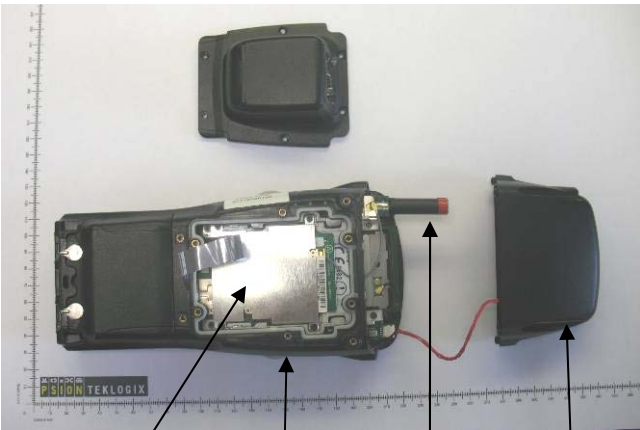

RFID MODULE HF-AM1-G2

WAP S G2 BT + RFID MODULE HF-AM1-G2 + WIFI RA2041 + GPRS RA3030-G2

GPRS RA3030-G2 BlueTooth
On the GPRS
Main Logic Board Antenna RFID Module
(Native in the WAP G2)

WAP C G2 BT + RFID MODULE HF-AM1-G2 + WIFI RA2041 + GPRS RA3030-G2

GPRS RA3030-G2 BlueTooth
 On the
 Main Logic Board
 (Native in the WAP G2)

GPRS Antenna RFID Module